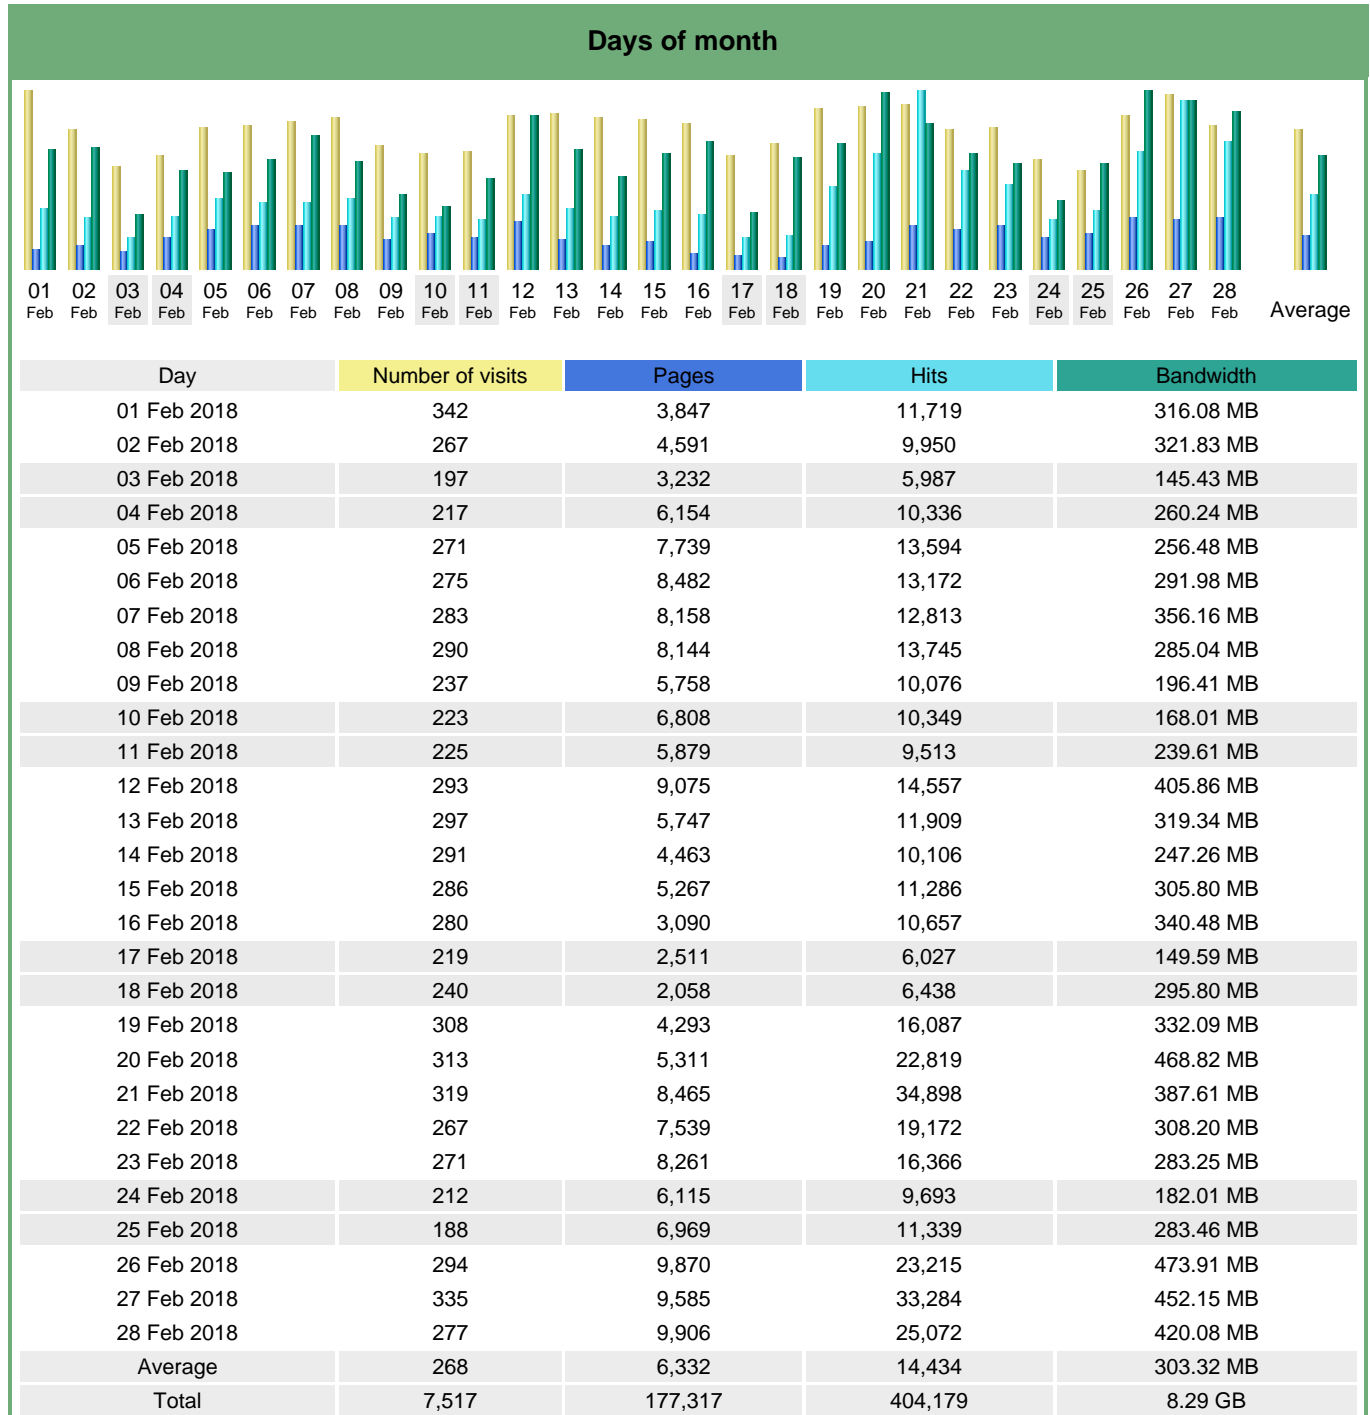

Statistics of visits of the VIVC - February 2018

Days of week

Day	Pages	Hits	Bandwidth
Mon	7,744	16,863	367.09 MB
Tue	7,281	20,296	383.07 MB
Wed	7,748	20,722	352.77 MB
Thu	6,199	13,980	303.78 MB
Fri	5,425	11,762	285.49 MB
Sat	4,666	8,014	161.26 MB
Sun	5,265	9,406	269.78 MB

Hours

Hours	Pages	Hits	Bandwidth	Hours	Pages	Hits	Bandwidth
00	6,025	9,119	158.40 MB	12	9,760	22,025	503.10 MB
01	4,440	7,136	154.37 MB	13	8,689	17,998	388.96 MB
02	3,776	6,923	122.31 MB	14	9,475	22,364	579.49 MB
03	2,628	4,939	88.44 MB	15	10,057	23,257	555.80 MB
04	3,317	5,011	112.70 MB	16	11,265	20,778	511.45 MB
05	2,372	4,522	83.78 MB	17	9,009	17,563	422.38 MB
06	3,452	6,369	97.95 MB	18	8,916	16,962	460.41 MB
07	4,857	8,580	240.97 MB	19	8,531	15,601	482.44 MB
08	6,326	21,150	385.71 MB	20	8,848	16,164	373.82 MB
09	10,123	38,445	665.71 MB	21	8,361	14,525	371.72 MB
10	11,386	38,943	598.44 MB	22	7,068	16,281	321.82 MB
11	11,314	37,740	596.52 MB	23	7,322	11,784	216.31 MB