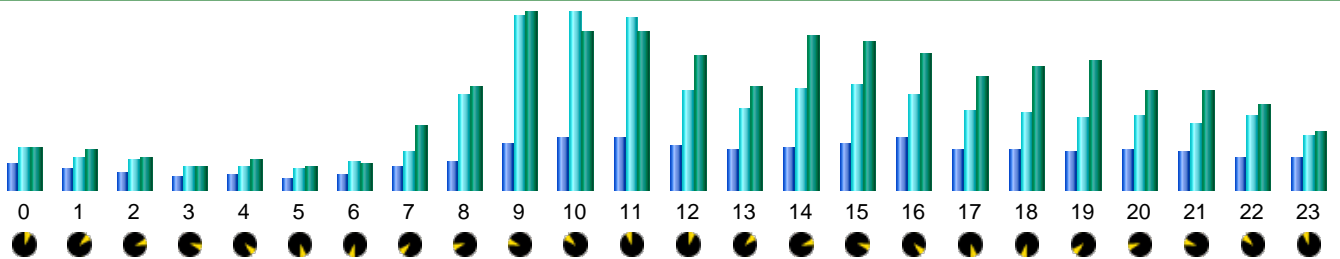

Statistics of visits of the VIVC - February 2018

Days of week

Day	Pages	Hits	Bandwidth
Mon	7,744	16,863	367.09 MB
Tue	7,281	20,296	383.07 MB
Wed	7,748	20,722	352.77 MB
Thu	6,199	13,980	303.78 MB
Fri	5,425	11,762	285.49 MB
Sat	4,666	8,014	161.26 MB
Sun	5,265	9,406	269.78 MB

Hours

Hours	Pages	Hits	Bandwidth	Hours	Pages	Hits	Bandwidth
00	6,025	9,119	158.40 MB	12	9,760	22,025	503.10 MB
01	4,440	7,136	154.37 MB	13	8,689	17,998	388.96 MB
02	3,776	6,923	122.31 MB	14	9,475	22,364	579.49 MB
03	2,628	4,939	88.44 MB	15	10,057	23,257	555.80 MB
04	3,317	5,011	112.70 MB	16	11,265	20,778	511.45 MB
05	2,372	4,522	83.78 MB	17	9,009	17,563	422.38 MB
06	3,452	6,369	97.95 MB	18	8,916	16,962	460.41 MB
07	4,857	8,580	240.97 MB	19	8,531	15,601	482.44 MB
08	6,326	21,150	385.71 MB	20	8,848	16,164	373.82 MB
09	10,123	38,445	665.71 MB	21	8,361	14,525	371.72 MB
10	11,386	38,943	598.44 MB	22	7,068	16,281	321.82 MB
11	11,314	37,740	596.52 MB	23	7,322	11,784	216.31 MB