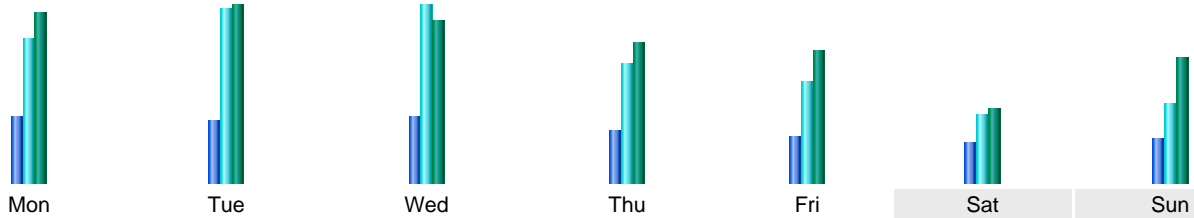

Statistics of visits of the VIVC - February 2018

Days of week

Day	Pages	Hits	Bandwidth
Mon	7,744	16,863	367.09 MB
Tue	7,281	20,296	383.07 MB
Wed	7,748	20,722	352.77 MB
Thu	6,199	13,980	303.78 MB
Fri	5,425	11,762	285.49 MB
Sat	4,666	8,014	161.26 MB
Sun	5,265	9,406	269.78 MB

Hours

Hours	Pages	Hits	Bandwidth	Hours	Pages	Hits	Bandwidth
00	6,025	9,119	158.40 MB	12	9,760	22,025	503.10 MB
01	4,440	7,136	154.37 MB	13	8,689	17,998	388.96 MB
02	3,776	6,923	122.31 MB	14	9,475	22,364	579.49 MB
03	2,628	4,939	88.44 MB	15	10,057	23,257	555.80 MB
04	3,317	5,011	112.70 MB	16	11,265	20,778	511.45 MB
05	2,372	4,522	83.78 MB	17	9,009	17,563	422.38 MB
06	3,452	6,369	97.95 MB	18	8,916	16,962	460.41 MB
07	4,857	8,580	240.97 MB	19	8,531	15,601	482.44 MB
08	6,326	21,150	385.71 MB	20	8,848	16,164	373.82 MB
09	10,123	38,445	665.71 MB	21	8,361	14,525	371.72 MB
10	11,386	38,943	598.44 MB	22	7,068	16,281	321.82 MB
11	11,314	37,740	596.52 MB	23	7,322	11,784	216.31 MB