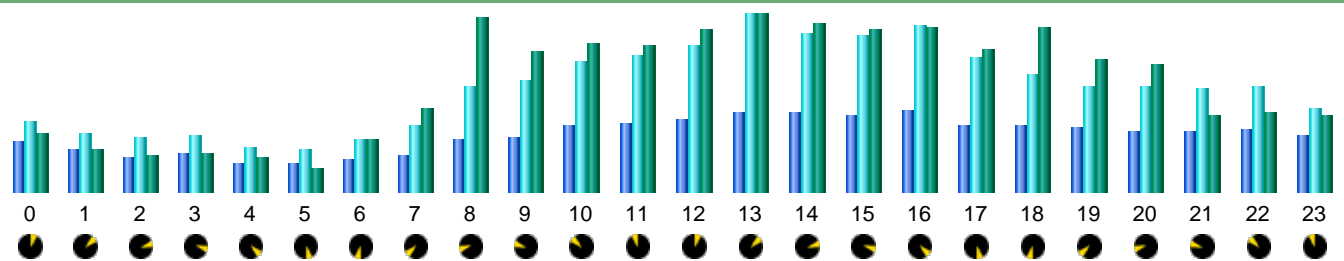

Statistics of visits of the VIVC - January 2018

Days of week

Day	Pages	Hits	Bandwidth
Mon	7,300	12,873	319.30 MB
Tue	7,487	14,312	348.87 MB
Wed	7,879	17,320	355.24 MB
Thu	6,918	12,248	337.02 MB
Fri	7,422	12,986	335.70 MB
Sat	6,694	11,142	368.58 MB
Sun	6,818	10,803	268.89 MB

Hours

Hours	Pages	Hits	Bandwidth	Hours	Pages	Hits	Bandwidth
00	8,349	11,708	231.25 MB	12	11,750	24,370	646.59 MB
01	7,056	9,768	164.16 MB	13	13,239	29,307	702.92 MB
02	5,740	8,971	145.54 MB	14	13,192	26,345	666.89 MB
03	6,433	9,179	148.44 MB	15	12,541	25,802	641.45 MB
04	4,844	7,191	138.56 MB	16	13,591	27,659	649.73 MB
05	4,880	6,911	93.36 MB	17	10,894	22,168	564.09 MB
06	5,251	8,653	205.78 MB	18	10,870	19,335	654.96 MB
07	6,059	10,999	332.76 MB	19	10,456	17,445	528.81 MB
08	8,725	17,285	690.96 MB	20	9,998	17,457	505.37 MB
09	8,902	18,349	555.65 MB	21	10,069	17,247	297.09 MB
10	11,067	21,554	592.31 MB	22	10,360	17,290	315.69 MB
11	11,282	22,491	585.13 MB	23	9,205	13,763	300.38 MB