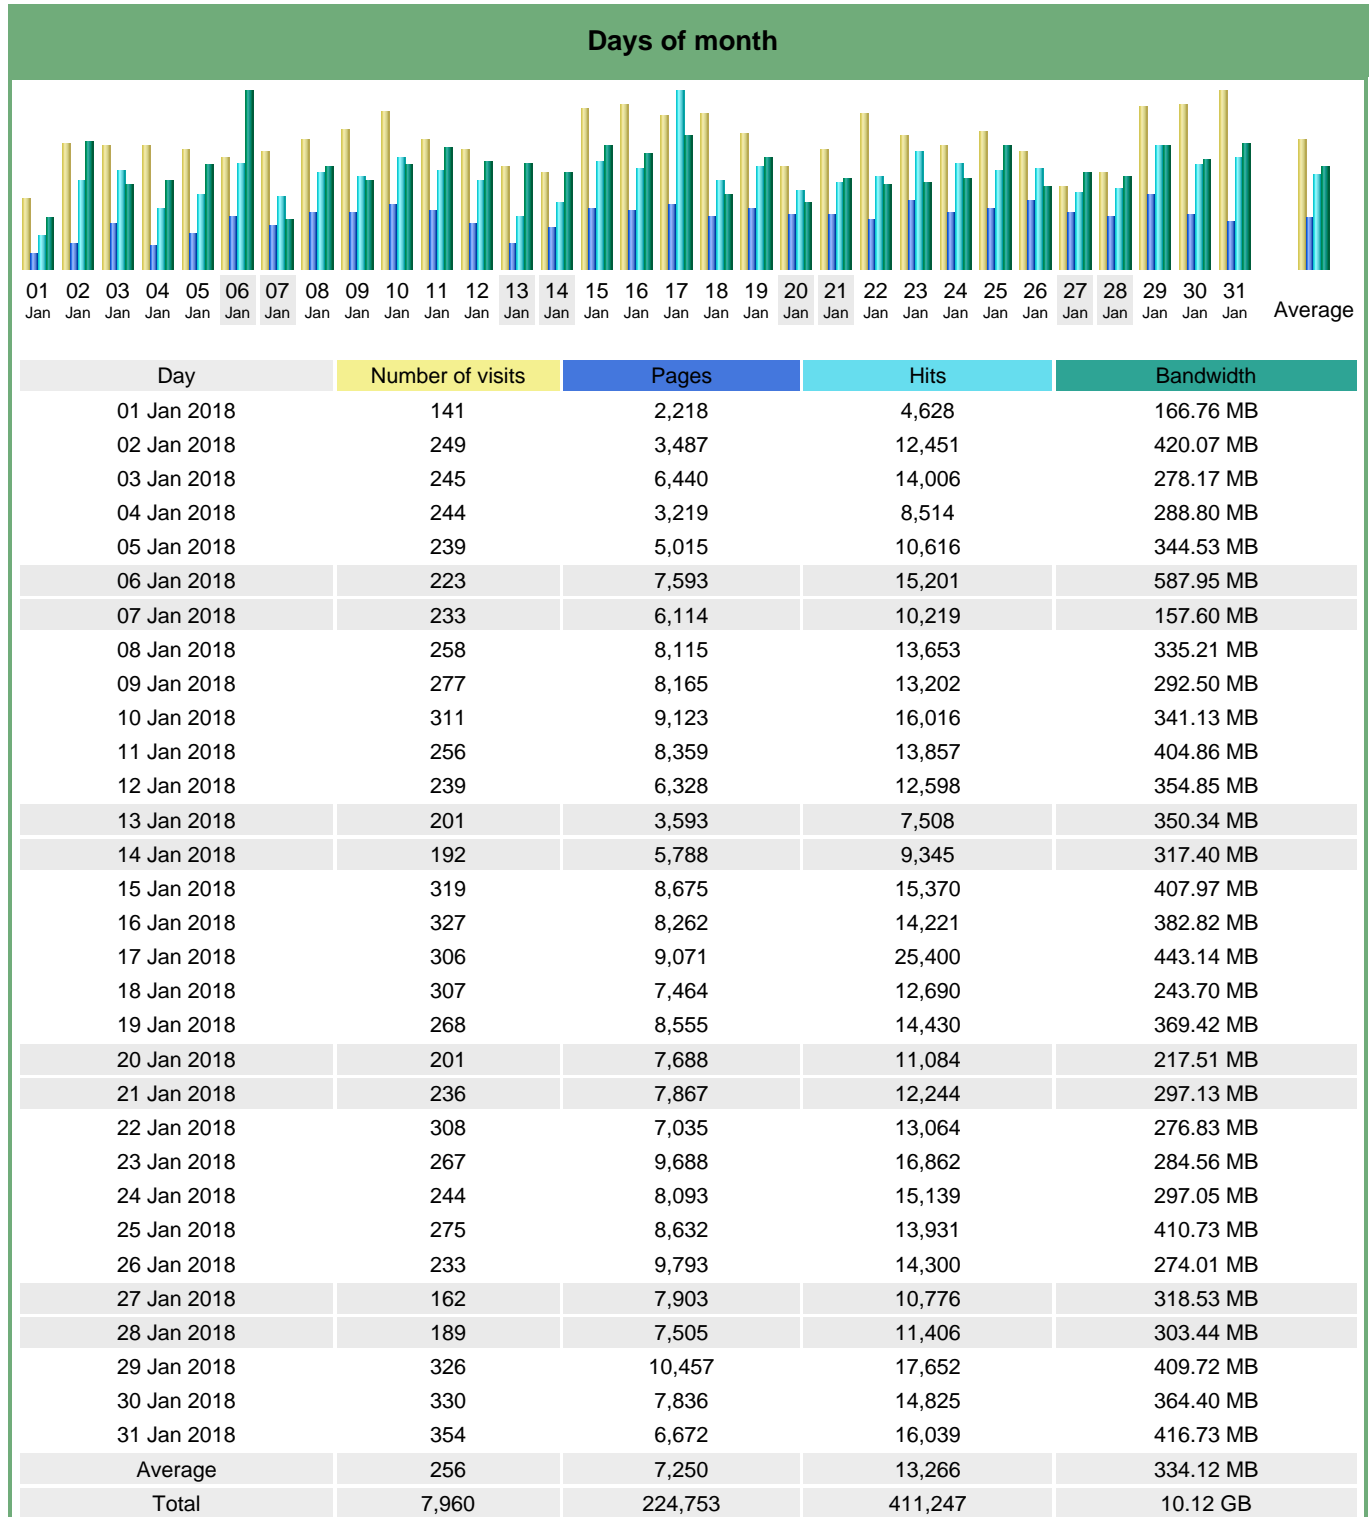

Statistics of visits of the VIVC - January 2018

Days of week

Day	Pages	Hits	Bandwidth
Mon	7,300	12,873	319.30 MB
Tue	7,487	14,312	348.87 MB
Wed	7,879	17,320	355.24 MB
Thu	6,918	12,248	337.02 MB
Fri	7,422	12,986	335.70 MB
Sat	6,694	11,142	368.58 MB
Sun	6,818	10,803	268.89 MB

Hours

Hours	Pages	Hits	Bandwidth	Hours	Pages	Hits	Bandwidth
00	8,349	11,708	231.25 MB	12	11,750	24,370	646.59 MB
01	7,056	9,768	164.16 MB	13	13,239	29,307	702.92 MB
02	5,740	8,971	145.54 MB	14	13,192	26,345	666.89 MB
03	6,433	9,179	148.44 MB	15	12,541	25,802	641.45 MB
04	4,844	7,191	138.56 MB	16	13,591	27,659	649.73 MB
05	4,880	6,911	93.36 MB	17	10,894	22,168	564.09 MB
06	5,251	8,653	205.78 MB	18	10,870	19,335	654.96 MB
07	6,059	10,999	332.76 MB	19	10,456	17,445	528.81 MB
08	8,725	17,285	690.96 MB	20	9,998	17,457	505.37 MB
09	8,902	18,349	555.65 MB	21	10,069	17,247	297.09 MB
10	11,067	21,554	592.31 MB	22	10,360	17,290	315.69 MB
11	11,282	22,491	585.13 MB	23	9,205	13,763	300.38 MB