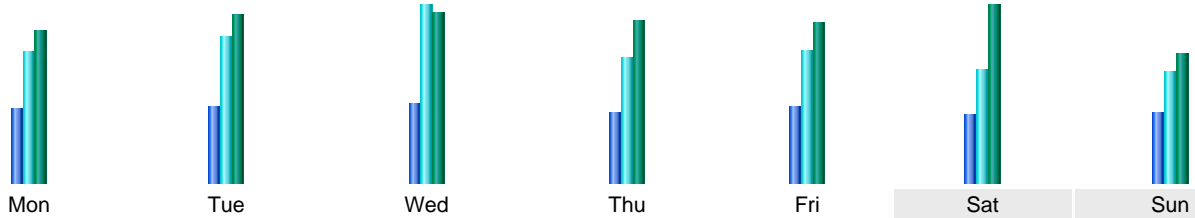

Statistics of visits of the VIVC - January 2018

Days of week

Day	Pages	Hits	Bandwidth
Mon	7,300	12,873	319.30 MB
Tue	7,487	14,312	348.87 MB
Wed	7,879	17,320	355.24 MB
Thu	6,918	12,248	337.02 MB
Fri	7,422	12,986	335.70 MB
Sat	6,694	11,142	368.58 MB
Sun	6,818	10,803	268.89 MB

Hours

Hours	Pages	Hits	Bandwidth	Hours	Pages	Hits	Bandwidth
00	8,349	11,708	231.25 MB	12	11,750	24,370	646.59 MB
01	7,056	9,768	164.16 MB	13	13,239	29,307	702.92 MB
02	5,740	8,971	145.54 MB	14	13,192	26,345	666.89 MB
03	6,433	9,179	148.44 MB	15	12,541	25,802	641.45 MB
04	4,844	7,191	138.56 MB	16	13,591	27,659	649.73 MB
05	4,880	6,911	93.36 MB	17	10,894	22,168	564.09 MB
06	5,251	8,653	205.78 MB	18	10,870	19,335	654.96 MB
07	6,059	10,999	332.76 MB	19	10,456	17,445	528.81 MB
08	8,725	17,285	690.96 MB	20	9,998	17,457	505.37 MB
09	8,902	18,349	555.65 MB	21	10,069	17,247	297.09 MB
10	11,067	21,554	592.31 MB	22	10,360	17,290	315.69 MB
11	11,282	22,491	585.13 MB	23	9,205	13,763	300.38 MB