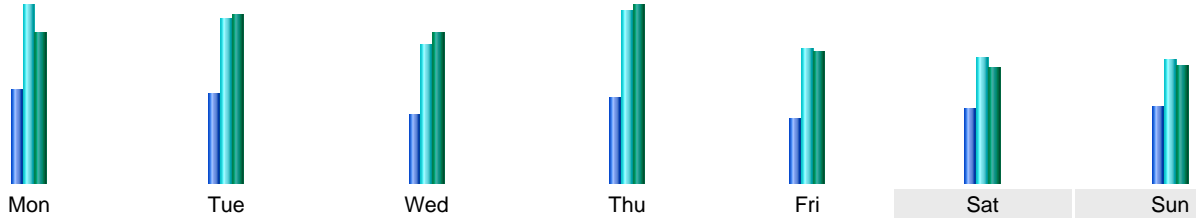

## Statistics of visits of the VIVC - November 2017

## Days of week

Day	Pages	Hits	Bandwidth
Mon	7,849	14,806	301.07 MB
Tue	7,475	13,669	336.56 MB
Wed	5,732	11,618	301.00 MB
Thu	7,228	14,373	355.26 MB
Fri	5,294	11,313	262.90 MB
Sat	6,108	10,459	232.42 MB
Sun	6,283	10,356	235.46 MB

## Hours

Hours	Pages	Hits	Bandwidth	Hours	Pages	Hits	Bandwidth
00	6,303	9,698	187.93 MB	12	11,410	20,416	522.95 MB
01	6,814	9,758	143.73 MB	13	11,244	20,983	578.53 MB
02	6,577	9,643	211.08 MB	14	12,351	22,375	564.80 MB
03	3,819	5,820	111.52 MB	15	11,835	21,616	498.12 MB
04	3,352	5,480	139.98 MB	16	12,107	23,283	458.18 MB
05	3,352	5,064	87.06 MB	17	11,200	20,664	458.21 MB
06	3,824	8,598	162.92 MB	18	8,625	20,297	464.20 MB
07	5,175	9,608	164.47 MB	19	8,234	18,198	470.09 MB
08	6,364	11,861	251.99 MB	20	6,432	14,233	334.74 MB
09	10,950	20,693	576.04 MB	21	6,117	13,013	364.55 MB
10	11,696	28,185	779.26 MB	22	6,909	13,278	306.77 MB
11	10,685	21,759	512.08 MB	23	11,473	17,860	405.71 MB