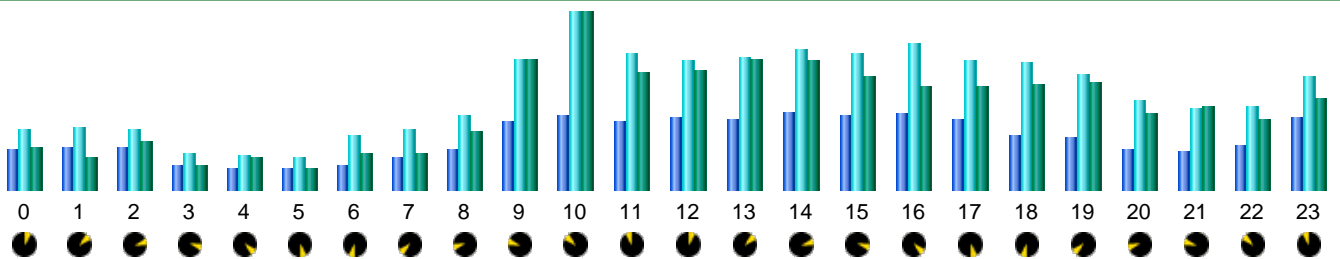

## Statistics of visits of the VIVC - November 2017

## Days of week

Day	Pages	Hits	Bandwidth
Mon	7,849	14,806	301.07 MB
Tue	7,475	13,669	336.56 MB
Wed	5,732	11,618	301.00 MB
Thu	7,228	14,373	355.26 MB
Fri	5,294	11,313	262.90 MB
Sat	6,108	10,459	232.42 MB
Sun	6,283	10,356	235.46 MB

## Hours

Hours	Pages	Hits	Bandwidth	Hours	Pages	Hits	Bandwidth
00	6,303	9,698	187.93 MB	12	11,410	20,416	522.95 MB
01	6,814	9,758	143.73 MB	13	11,244	20,983	578.53 MB
02	6,577	9,643	211.08 MB	14	12,351	22,375	564.80 MB
03	3,819	5,820	111.52 MB	15	11,835	21,616	498.12 MB
04	3,352	5,480	139.98 MB	16	12,107	23,283	458.18 MB
05	3,352	5,064	87.06 MB	17	11,200	20,664	458.21 MB
06	3,824	8,598	162.92 MB	18	8,625	20,297	464.20 MB
07	5,175	9,608	164.47 MB	19	8,234	18,198	470.09 MB
08	6,364	11,861	251.99 MB	20	6,432	14,233	334.74 MB
09	10,950	20,693	576.04 MB	21	6,117	13,013	364.55 MB
10	11,696	28,185	779.26 MB	22	6,909	13,278	306.77 MB
11	10,685	21,759	512.08 MB	23	11,473	17,860	405.71 MB