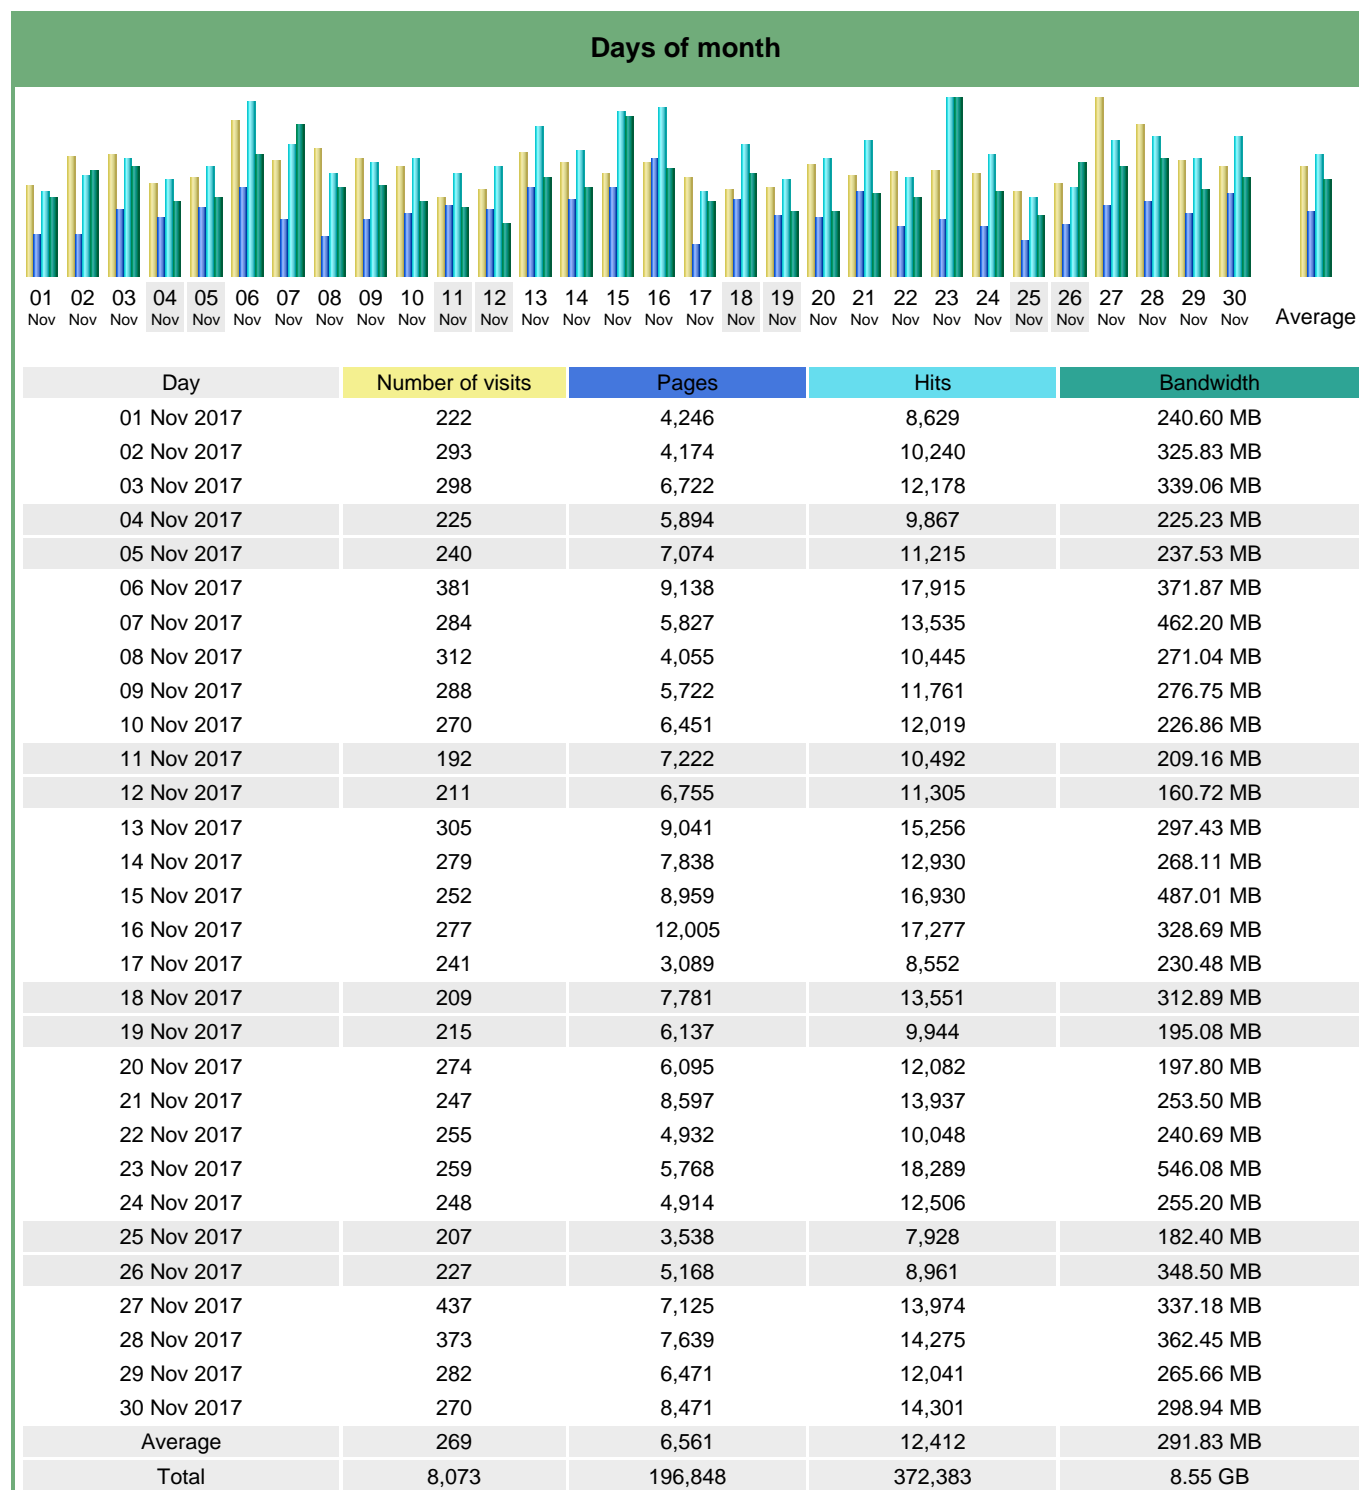

## Statistics of visits of the VIVC - November 2017

## Days of week

Day	Pages	Hits	Bandwidth
Mon	7,849	14,806	301.07 MB
Tue	7,475	13,669	336.56 MB
Wed	5,732	11,618	301.00 MB
Thu	7,228	14,373	355.26 MB
Fri	5,294	11,313	262.90 MB
Sat	6,108	10,459	232.42 MB
Sun	6,283	10,356	235.46 MB

## Hours

Hours	Pages	Hits	Bandwidth	Hours	Pages	Hits	Bandwidth
00	6,303	9,698	187.93 MB	12	11,410	20,416	522.95 MB
01	6,814	9,758	143.73 MB	13	11,244	20,983	578.53 MB
02	6,577	9,643	211.08 MB	14	12,351	22,375	564.80 MB
03	3,819	5,820	111.52 MB	15	11,835	21,616	498.12 MB
04	3,352	5,480	139.98 MB	16	12,107	23,283	458.18 MB
05	3,352	5,064	87.06 MB	17	11,200	20,664	458.21 MB
06	3,824	8,598	162.92 MB	18	8,625	20,297	464.20 MB
07	5,175	9,608	164.47 MB	19	8,234	18,198	470.09 MB
08	6,364	11,861	251.99 MB	20	6,432	14,233	334.74 MB
09	10,950	20,693	576.04 MB	21	6,117	13,013	364.55 MB
10	11,696	28,185	779.26 MB	22	6,909	13,278	306.77 MB
11	10,685	21,759	512.08 MB	23	11,473	17,860	405.71 MB