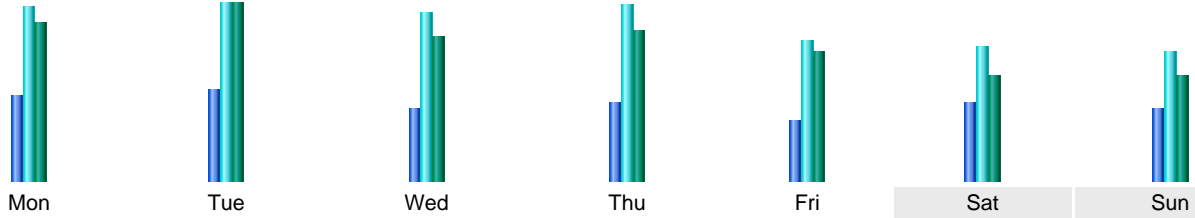

Statistics of visits of the VIVC - April 2017

Days of week

| Day | Pages | Hits | Bandwidth |
|-----|-------|--------|-----------|
| Mon | 5,690 | 11,624 | 246.36 MB |
| Tue | 6,101 | 11,760 | 274.46 MB |
| Wed | 4,736 | 11,147 | 223.58 MB |
| Thu | 5,176 | 11,737 | 233.62 MB |
| Fri | 3,965 | 9,406 | 200.04 MB |
| Sat | 5,135 | 9,015 | 162.64 MB |
| Sun | 4,727 | 8,569 | 164.32 MB |

Hours

| Hours | Pages | Hits | Bandwidth | Hours | Pages | Hits | Bandwidth |
|-------|-------|--------|-----------|-------|--------|--------|-----------|
| 00 | 5,904 | 9,464 | 175.31 MB | 12 | 7,396 | 15,374 | 304.14 MB |
| 01 | 4,264 | 7,308 | 104.36 MB | 13 | 7,681 | 15,004 | 328.56 MB |
| 02 | 4,155 | 7,733 | 132.33 MB | 14 | 7,544 | 16,285 | 328.92 MB |
| 03 | 3,086 | 7,085 | 108.24 MB | 15 | 9,051 | 18,431 | 477.48 MB |
| 04 | 3,966 | 6,676 | 92.26 MB | 16 | 8,666 | 18,074 | 417.79 MB |
| 05 | 2,263 | 4,423 | 84.13 MB | 17 | 8,232 | 17,097 | 372.37 MB |
| 06 | 3,050 | 7,982 | 108.06 MB | 18 | 9,943 | 18,685 | 376.94 MB |
| 07 | 3,413 | 7,524 | 146.48 MB | 19 | 10,374 | 18,160 | 424.01 MB |
| 08 | 4,313 | 11,208 | 219.67 MB | 20 | 6,355 | 13,730 | 274.60 MB |
| 09 | 4,831 | 13,314 | 311.35 MB | 21 | 7,244 | 14,035 | 268.15 MB |
| 10 | 7,761 | 20,740 | 418.42 MB | 22 | 7,612 | 12,812 | 284.12 MB |
| 11 | 8,137 | 17,907 | 366.14 MB | 23 | 6,750 | 11,575 | 223.16 MB |