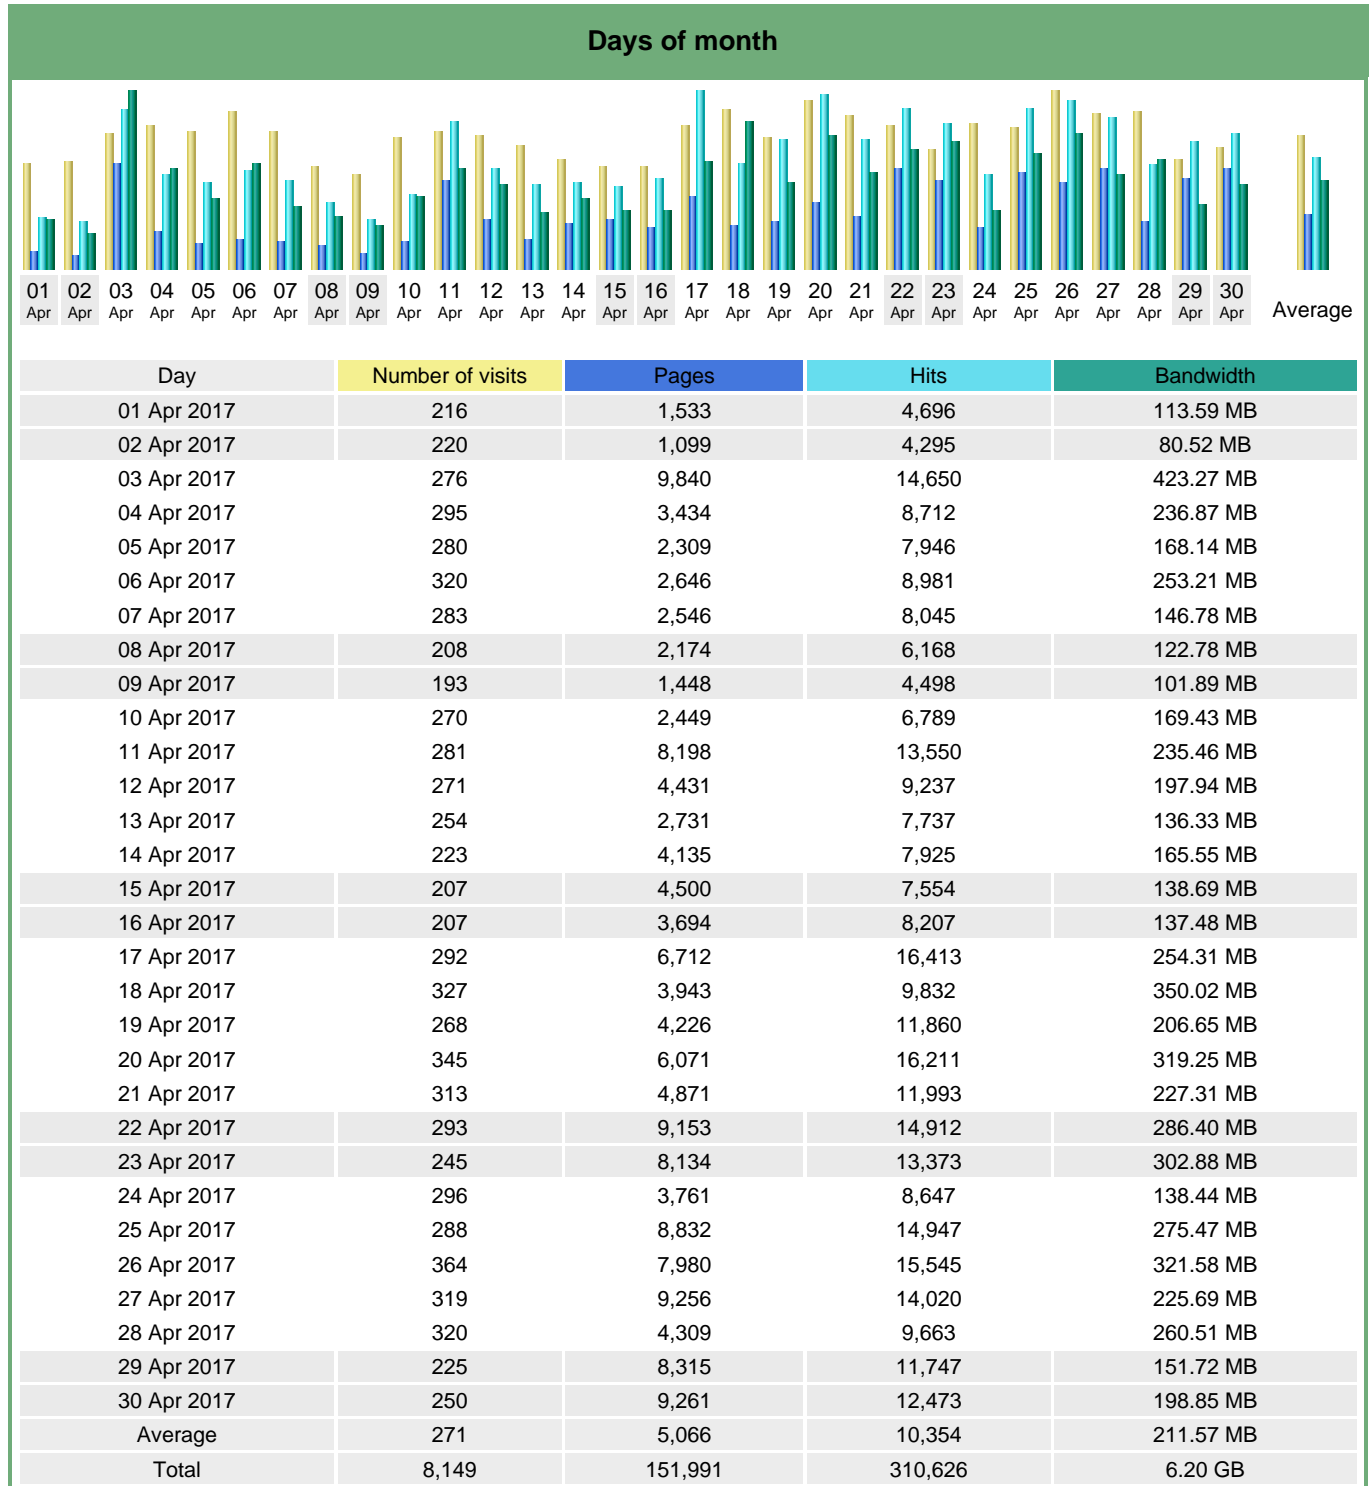

Statistics of visits of the VIVC - April 2017

Days of week

| Day | Pages | Hits | Bandwidth |
|-----|-------|--------|-----------|
| Mon | 5,690 | 11,624 | 246.36 MB |
| Tue | 6,101 | 11,760 | 274.46 MB |
| Wed | 4,736 | 11,147 | 223.58 MB |
| Thu | 5,176 | 11,737 | 233.62 MB |
| Fri | 3,965 | 9,406 | 200.04 MB |
| Sat | 5,135 | 9,015 | 162.64 MB |
| Sun | 4,727 | 8,569 | 164.32 MB |

Hours

| Hours | Pages | Hits | Bandwidth | Hours | Pages | Hits | Bandwidth |
|-------|-------|--------|-----------|-------|--------|--------|-----------|
| 00 | 5,904 | 9,464 | 175.31 MB | 12 | 7,396 | 15,374 | 304.14 MB |
| 01 | 4,264 | 7,308 | 104.36 MB | 13 | 7,681 | 15,004 | 328.56 MB |
| 02 | 4,155 | 7,733 | 132.33 MB | 14 | 7,544 | 16,285 | 328.92 MB |
| 03 | 3,086 | 7,085 | 108.24 MB | 15 | 9,051 | 18,431 | 477.48 MB |
| 04 | 3,966 | 6,676 | 92.26 MB | 16 | 8,666 | 18,074 | 417.79 MB |
| 05 | 2,263 | 4,423 | 84.13 MB | 17 | 8,232 | 17,097 | 372.37 MB |
| 06 | 3,050 | 7,982 | 108.06 MB | 18 | 9,943 | 18,685 | 376.94 MB |
| 07 | 3,413 | 7,524 | 146.48 MB | 19 | 10,374 | 18,160 | 424.01 MB |
| 08 | 4,313 | 11,208 | 219.67 MB | 20 | 6,355 | 13,730 | 274.60 MB |
| 09 | 4,831 | 13,314 | 311.35 MB | 21 | 7,244 | 14,035 | 268.15 MB |
| 10 | 7,761 | 20,740 | 418.42 MB | 22 | 7,612 | 12,812 | 284.12 MB |
| 11 | 8,137 | 17,907 | 366.14 MB | 23 | 6,750 | 11,575 | 223.16 MB |