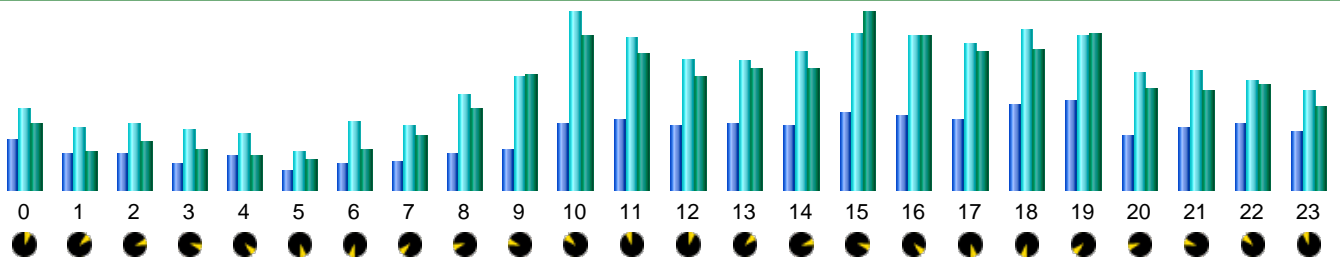

Statistics of visits of the VIVC - April 2017

Days of week

| Day | Pages | Hits | Bandwidth |
|-----|-------|--------|-----------|
| Mon | 5,690 | 11,624 | 246.36 MB |
| Tue | 6,101 | 11,760 | 274.46 MB |
| Wed | 4,736 | 11,147 | 223.58 MB |
| Thu | 5,176 | 11,737 | 233.62 MB |
| Fri | 3,965 | 9,406 | 200.04 MB |
| Sat | 5,135 | 9,015 | 162.64 MB |
| Sun | 4,727 | 8,569 | 164.32 MB |

Hours

| Hours | Pages | Hits | Bandwidth | Hours | Pages | Hits | Bandwidth |
|-------|-------|--------|-----------|-------|--------|--------|-----------|
| 00 | 5,904 | 9,464 | 175.31 MB | 12 | 7,396 | 15,374 | 304.14 MB |
| 01 | 4,264 | 7,308 | 104.36 MB | 13 | 7,681 | 15,004 | 328.56 MB |
| 02 | 4,155 | 7,733 | 132.33 MB | 14 | 7,544 | 16,285 | 328.92 MB |
| 03 | 3,086 | 7,085 | 108.24 MB | 15 | 9,051 | 18,431 | 477.48 MB |
| 04 | 3,966 | 6,676 | 92.26 MB | 16 | 8,666 | 18,074 | 417.79 MB |
| 05 | 2,263 | 4,423 | 84.13 MB | 17 | 8,232 | 17,097 | 372.37 MB |
| 06 | 3,050 | 7,982 | 108.06 MB | 18 | 9,943 | 18,685 | 376.94 MB |
| 07 | 3,413 | 7,524 | 146.48 MB | 19 | 10,374 | 18,160 | 424.01 MB |
| 08 | 4,313 | 11,208 | 219.67 MB | 20 | 6,355 | 13,730 | 274.60 MB |
| 09 | 4,831 | 13,314 | 311.35 MB | 21 | 7,244 | 14,035 | 268.15 MB |
| 10 | 7,761 | 20,740 | 418.42 MB | 22 | 7,612 | 12,812 | 284.12 MB |
| 11 | 8,137 | 17,907 | 366.14 MB | 23 | 6,750 | 11,575 | 223.16 MB |