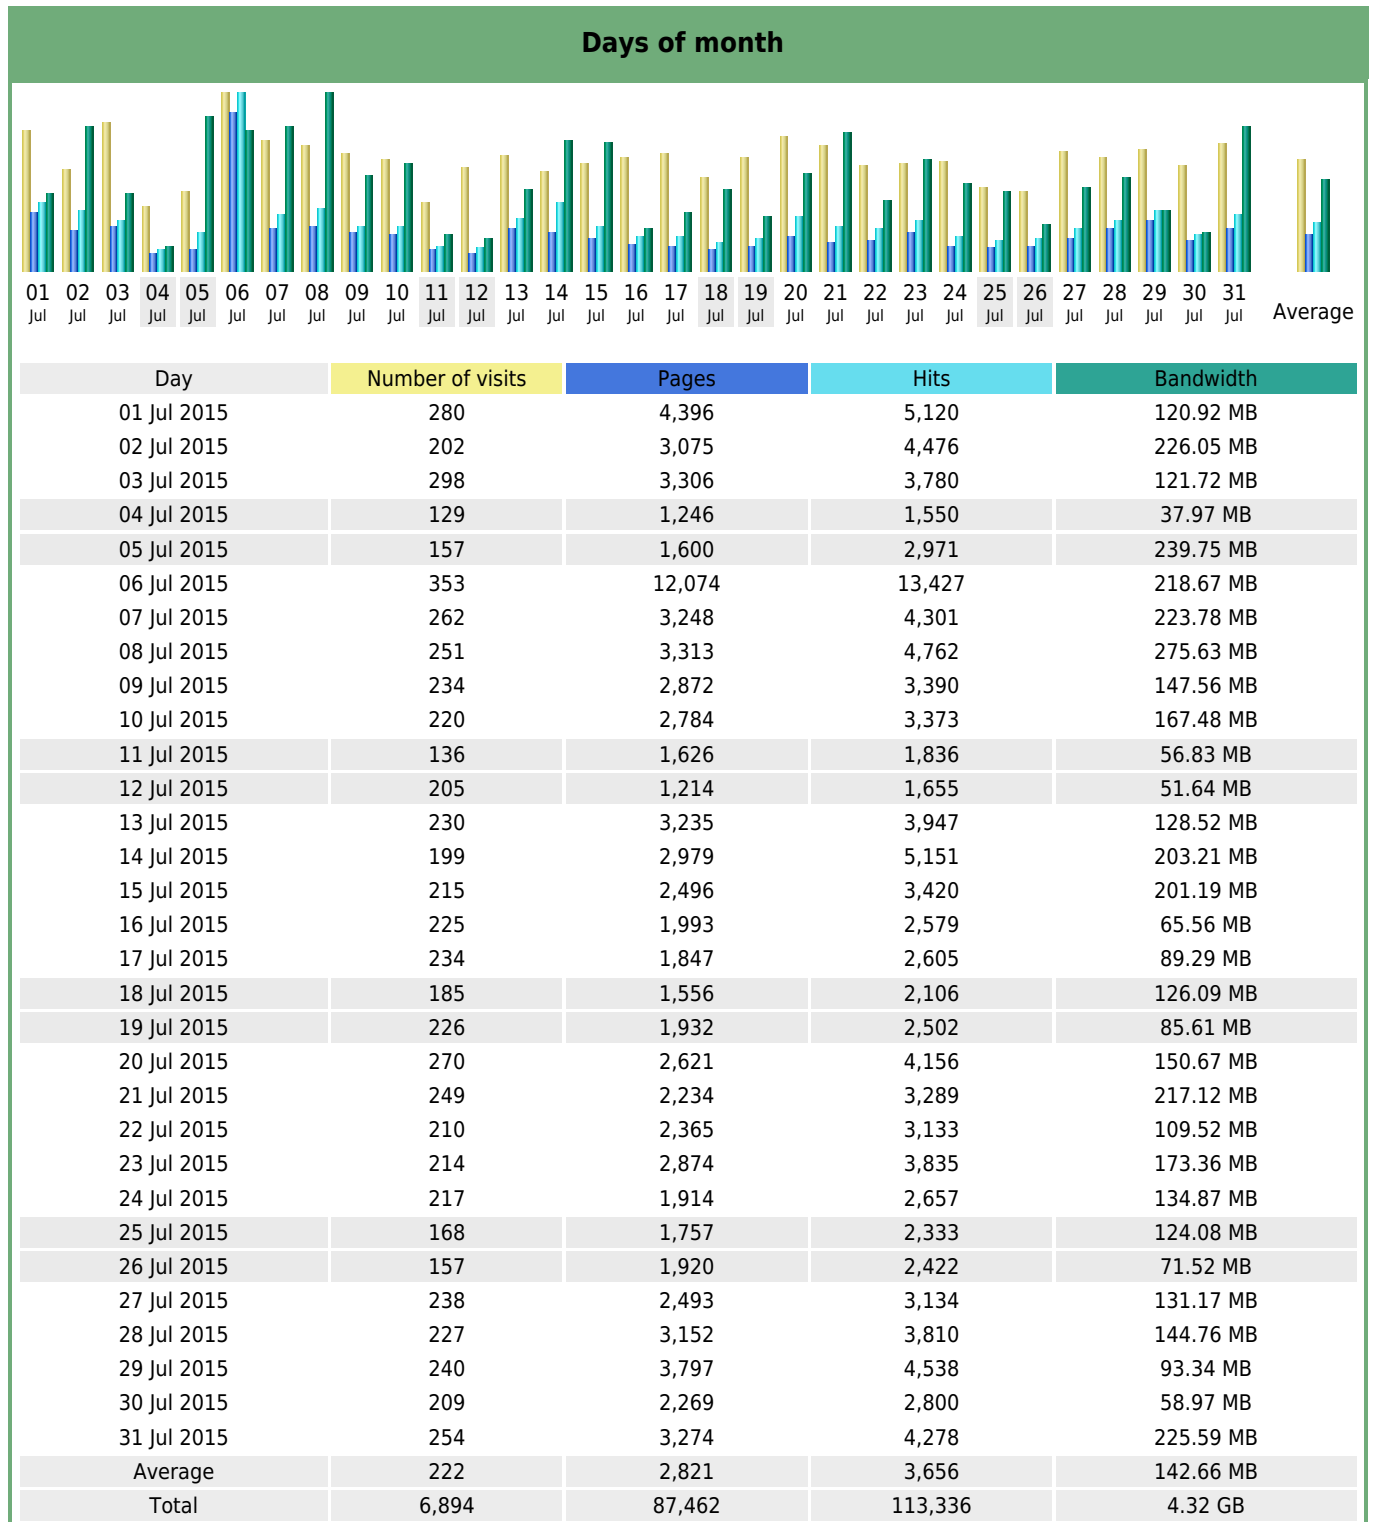

## Statistics of visits of the VIVC - July 2015

## Days of week

Day	Pages	Hits	Bandwidth
Mon	5,105	6,166	157.26 MB
Tue	2,903	4,137	197.22 MB
Wed	3,273	4,194	160.12 MB
Thu	2,616	3,416	134.30 MB
Fri	2,625	3,338	147.79 MB
Sat	1,546	1,956	86.24 MB
Sun	1,666	2,387	112.13 MB

## Hours

Hours	Pages	Hits	Bandwidth	Hours	Pages	Hits	Bandwidth
00	1,059	1,304	29.86 MB	12	4,899	6,028	192.93 MB
01	1,186	1,893	65.76 MB	13	5,280	6,142	147.18 MB
02	853	1,153	67.63 MB	14	5,879	7,558	265.09 MB
03	902	1,134	28.79 MB	15	12,737	13,941	249.25 MB
04	944	1,493	64.19 MB	16	5,483	7,393	311.08 MB
05	1,138	1,521	50.80 MB	17	5,621	6,644	212.16 MB
06	2,237	2,728	59.34 MB	18	3,882	6,915	398.62 MB
07	2,350	3,169	198.02 MB	19	2,636	3,455	163.08 MB
08	3,053	4,172	217.56 MB	20	2,646	3,651	197.57 MB
09	4,312	5,322	163.93 MB	21	2,979	5,862	286.28 MB
10	5,412	6,664	198.51 MB	22	2,838	4,068	351.26 MB
11	7,149	8,451	315.58 MB	23	1,987	2,675	187.95 MB