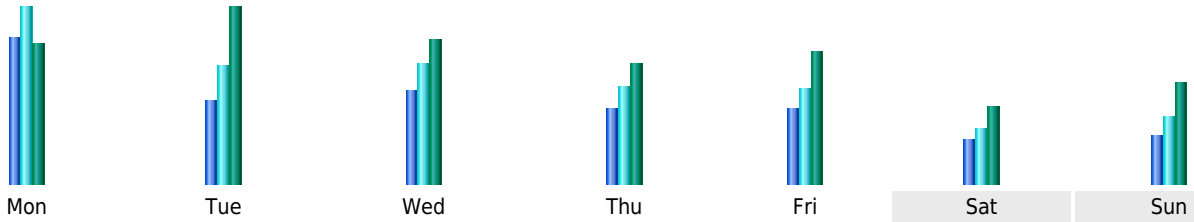

## Statistics of visits of the VIVC - July 2015

## Days of week

Day	Pages	Hits	Bandwidth
Mon	5,105	6,166	157.26 MB
Tue	2,903	4,137	197.22 MB
Wed	3,273	4,194	160.12 MB
Thu	2,616	3,416	134.30 MB
Fri	2,625	3,338	147.79 MB
Sat	1,546	1,956	86.24 MB
Sun	1,666	2,387	112.13 MB

## Hours

Hours	Pages	Hits	Bandwidth	Hours	Pages	Hits	Bandwidth
00	1,059	1,304	29.86 MB	12	4,899	6,028	192.93 MB
01	1,186	1,893	65.76 MB	13	5,280	6,142	147.18 MB
02	853	1,153	67.63 MB	14	5,879	7,558	265.09 MB
03	902	1,134	28.79 MB	15	12,737	13,941	249.25 MB
04	944	1,493	64.19 MB	16	5,483	7,393	311.08 MB
05	1,138	1,521	50.80 MB	17	5,621	6,644	212.16 MB
06	2,237	2,728	59.34 MB	18	3,882	6,915	398.62 MB
07	2,350	3,169	198.02 MB	19	2,636	3,455	163.08 MB
08	3,053	4,172	217.56 MB	20	2,646	3,651	197.57 MB
09	4,312	5,322	163.93 MB	21	2,979	5,862	286.28 MB
10	5,412	6,664	198.51 MB	22	2,838	4,068	351.26 MB
11	7,149	8,451	315.58 MB	23	1,987	2,675	187.95 MB