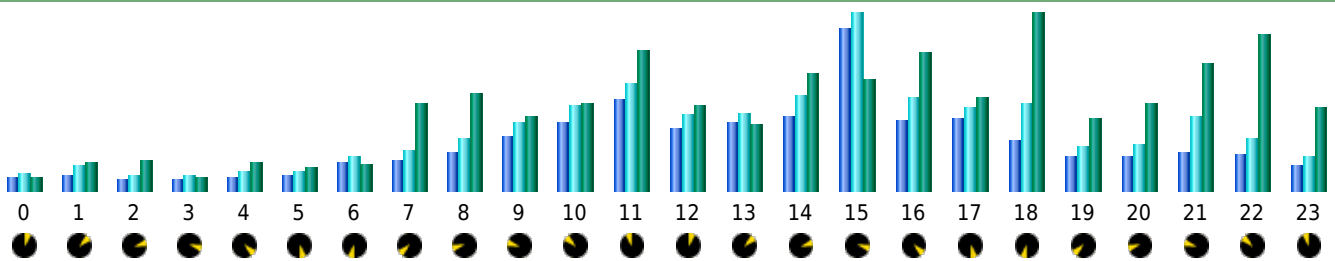

## Statistics of visits of the VIVC - July 2015

## Days of week

Day	Pages	Hits	Bandwidth
Mon	5,105	6,166	157.26 MB
Tue	2,903	4,137	197.22 MB
Wed	3,273	4,194	160.12 MB
Thu	2,616	3,416	134.30 MB
Fri	2,625	3,338	147.79 MB
Sat	1,546	1,956	86.24 MB
Sun	1,666	2,387	112.13 MB

## Hours

Hours	Pages	Hits	Bandwidth	Hours	Pages	Hits	Bandwidth
00	1,059	1,304	29.86 MB	12	4,899	6,028	192.93 MB
01	1,186	1,893	65.76 MB	13	5,280	6,142	147.18 MB
02	853	1,153	67.63 MB	14	5,879	7,558	265.09 MB
03	902	1,134	28.79 MB	15	12,737	13,941	249.25 MB
04	944	1,493	64.19 MB	16	5,483	7,393	311.08 MB
05	1,138	1,521	50.80 MB	17	5,621	6,644	212.16 MB
06	2,237	2,728	59.34 MB	18	3,882	6,915	398.62 MB
07	2,350	3,169	198.02 MB	19	2,636	3,455	163.08 MB
08	3,053	4,172	217.56 MB	20	2,646	3,651	197.57 MB
09	4,312	5,322	163.93 MB	21	2,979	5,862	286.28 MB
10	5,412	6,664	198.51 MB	22	2,838	4,068	351.26 MB
11	7,149	8,451	315.58 MB	23	1,987	2,675	187.95 MB