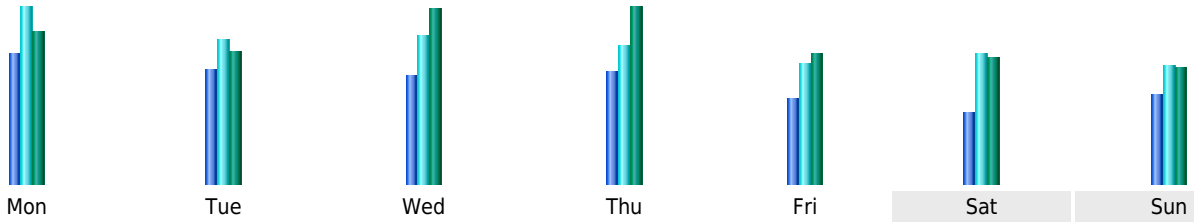

Statistics of visits of the VIVC - December 2014

Days of week

Day	Pages	Hits	Bandwidth
Mon	3,574	4,871	113.22 MB
Tue	3,162	3,955	98.95 MB
Wed	3,026	4,067	130.76 MB
Thu	3,116	3,814	132.07 MB
Fri	2,380	3,307	97.46 MB
Sat	1,982	3,601	94.86 MB
Sun	2,487	3,275	86.58 MB

Hours

Hours	Pages	Hits	Bandwidth	Hours	Pages	Hits	Bandwidth
00	1,660	2,058	50.13 MB	12	5,322	6,634	139.05 MB
01	1,254	1,579	29.91 MB	13	6,124	7,954	178.02 MB
02	1,425	1,745	32.46 MB	14	4,979	6,377	172.83 MB
03	1,388	1,702	33.68 MB	15	4,865	6,093	169.35 MB
04	1,026	1,223	22.42 MB	16	4,162	5,143	166.64 MB
05	1,779	2,150	59.06 MB	17	6,160	7,061	150.15 MB
06	1,452	2,278	89.87 MB	18	4,087	4,979	111.85 MB
07	2,233	2,655	58.23 MB	19	5,387	7,087	229.58 MB
08	3,093	3,834	101.97 MB	20	6,136	8,066	349.07 MB
09	3,522	8,257	149.41 MB	21	5,390	7,069	305.53 MB
10	4,816	8,952	204.51 MB	22	3,556	5,762	215.11 MB
11	5,638	7,319	154.05 MB	23	3,230	4,479	185.59 MB