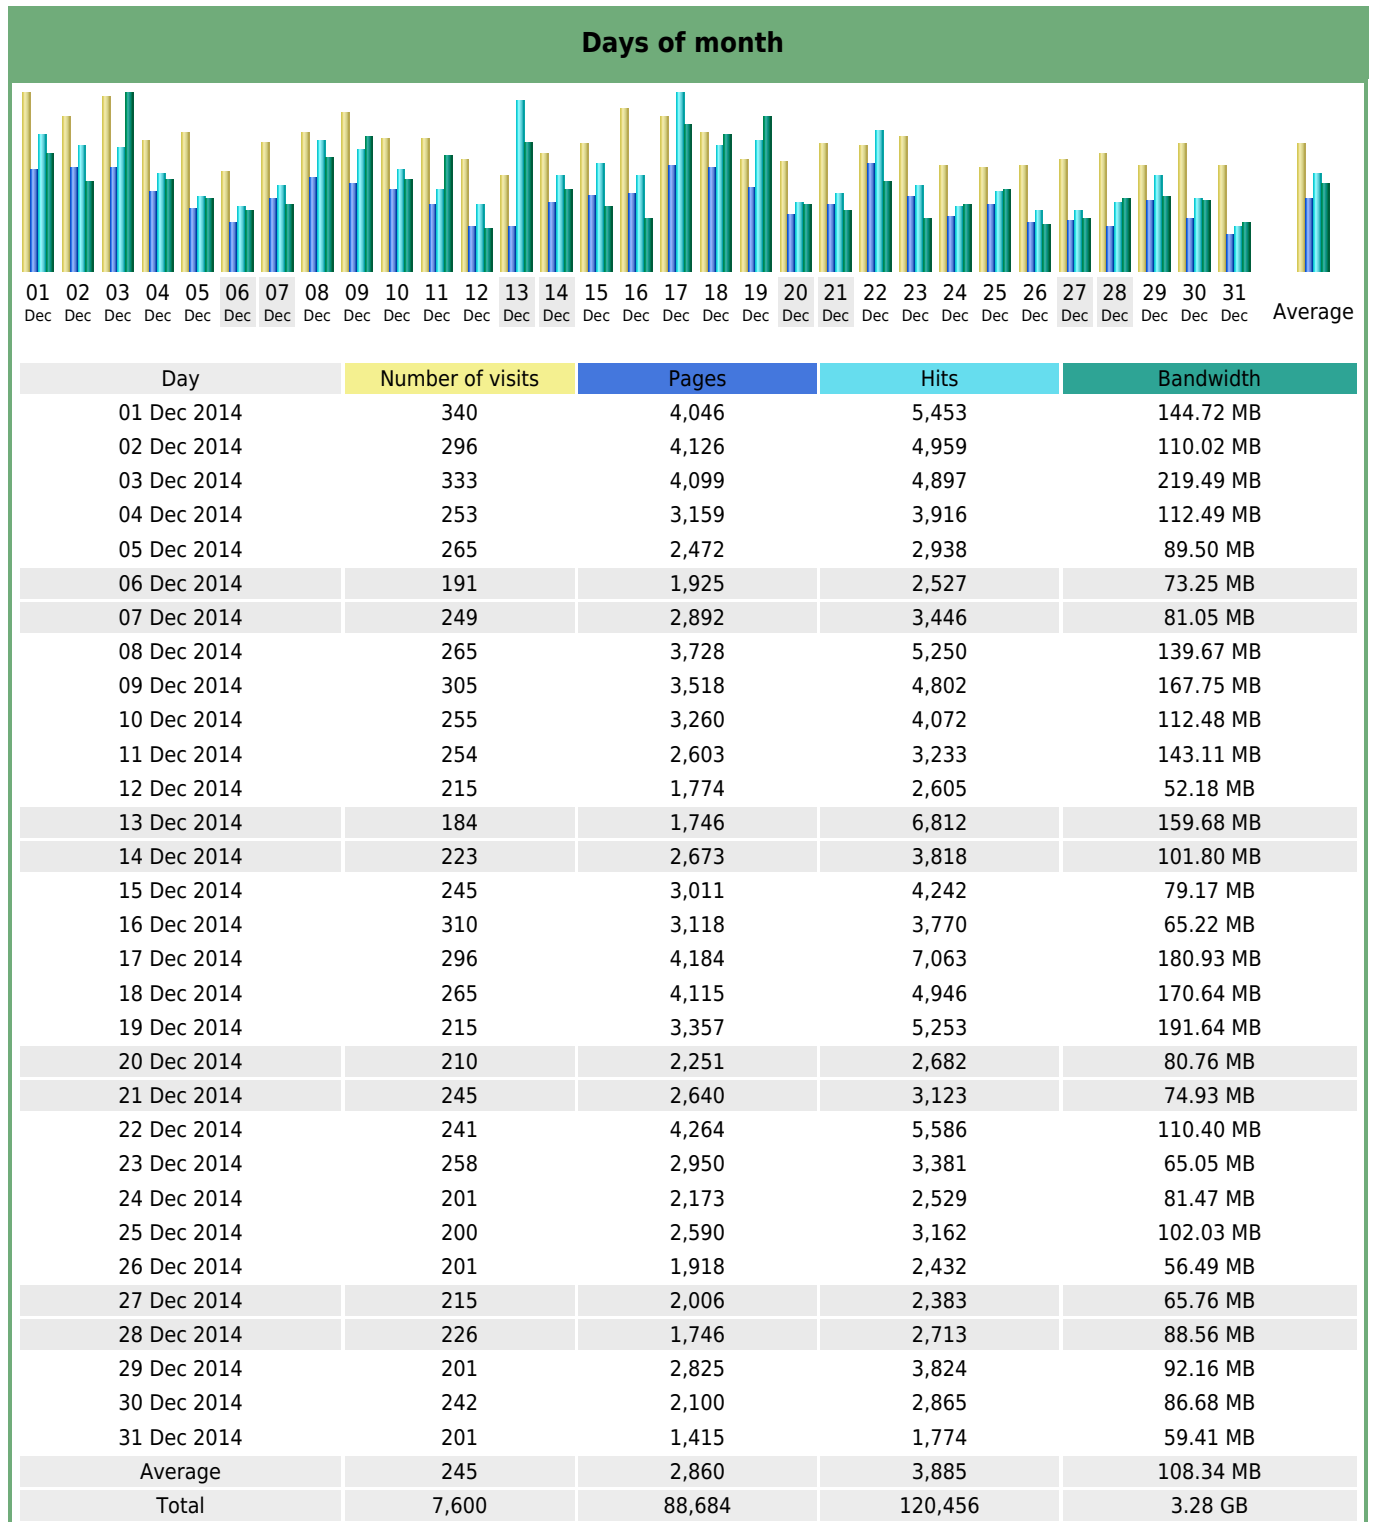

Statistics of visits of the VIVC - December 2014

Days of week

Day	Pages	Hits	Bandwidth
Mon	3,574	4,871	113.22 MB
Tue	3,162	3,955	98.95 MB
Wed	3,026	4,067	130.76 MB
Thu	3,116	3,814	132.07 MB
Fri	2,380	3,307	97.46 MB
Sat	1,982	3,601	94.86 MB
Sun	2,487	3,275	86.58 MB

Hours

Hours	Pages	Hits	Bandwidth	Hours	Pages	Hits	Bandwidth
00	1,660	2,058	50.13 MB	12	5,322	6,634	139.05 MB
01	1,254	1,579	29.91 MB	13	6,124	7,954	178.02 MB
02	1,425	1,745	32.46 MB	14	4,979	6,377	172.83 MB
03	1,388	1,702	33.68 MB	15	4,865	6,093	169.35 MB
04	1,026	1,223	22.42 MB	16	4,162	5,143	166.64 MB
05	1,779	2,150	59.06 MB	17	6,160	7,061	150.15 MB
06	1,452	2,278	89.87 MB	18	4,087	4,979	111.85 MB
07	2,233	2,655	58.23 MB	19	5,387	7,087	229.58 MB
08	3,093	3,834	101.97 MB	20	6,136	8,066	349.07 MB
09	3,522	8,257	149.41 MB	21	5,390	7,069	305.53 MB
10	4,816	8,952	204.51 MB	22	3,556	5,762	215.11 MB
11	5,638	7,319	154.05 MB	23	3,230	4,479	185.59 MB