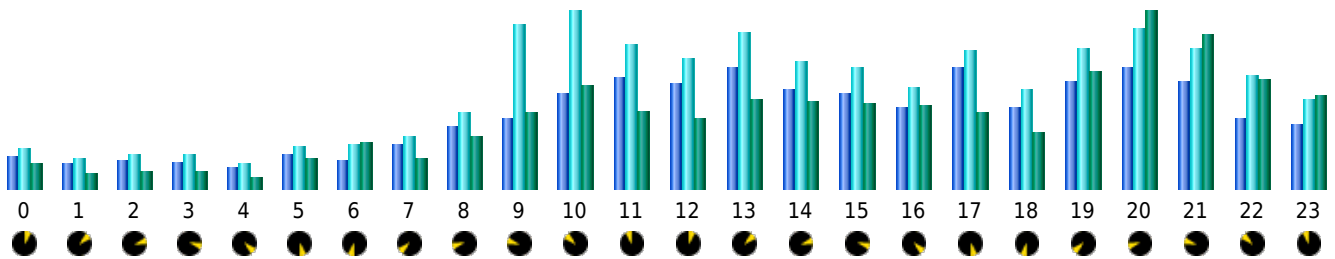

Statistics of visits of the VIVC - December 2014

Days of week

Day	Pages	Hits	Bandwidth
Mon	3,574	4,871	113.22 MB
Tue	3,162	3,955	98.95 MB
Wed	3,026	4,067	130.76 MB
Thu	3,116	3,814	132.07 MB
Fri	2,380	3,307	97.46 MB
Sat	1,982	3,601	94.86 MB
Sun	2,487	3,275	86.58 MB

Hours

Hours	Pages	Hits	Bandwidth	Hours	Pages	Hits	Bandwidth
00	1,660	2,058	50.13 MB	12	5,322	6,634	139.05 MB
01	1,254	1,579	29.91 MB	13	6,124	7,954	178.02 MB
02	1,425	1,745	32.46 MB	14	4,979	6,377	172.83 MB
03	1,388	1,702	33.68 MB	15	4,865	6,093	169.35 MB
04	1,026	1,223	22.42 MB	16	4,162	5,143	166.64 MB
05	1,779	2,150	59.06 MB	17	6,160	7,061	150.15 MB
06	1,452	2,278	89.87 MB	18	4,087	4,979	111.85 MB
07	2,233	2,655	58.23 MB	19	5,387	7,087	229.58 MB
08	3,093	3,834	101.97 MB	20	6,136	8,066	349.07 MB
09	3,522	8,257	149.41 MB	21	5,390	7,069	305.53 MB
10	4,816	8,952	204.51 MB	22	3,556	5,762	215.11 MB
11	5,638	7,319	154.05 MB	23	3,230	4,479	185.59 MB