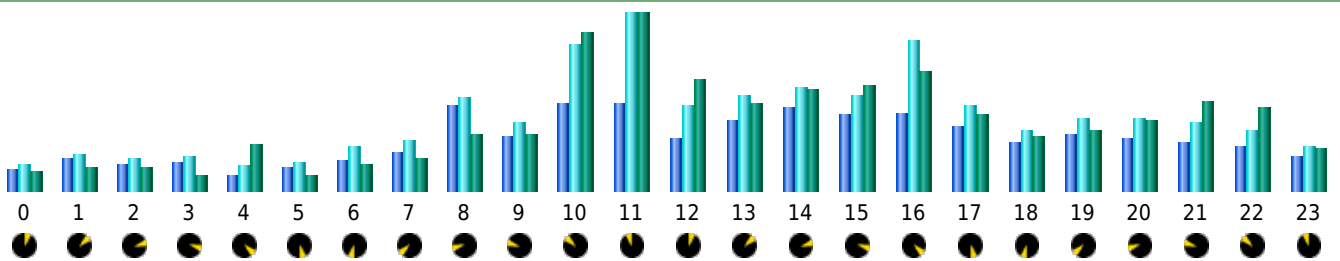

Statistics of visits of the VIVC - August 2014

Days of week

Day	Pages	Hits	Bandwidth
Mon	2,593	3,448	86.28 MB
Tue	2,895	5,404	148.35 MB
Wed	2,573	3,236	83.24 MB
Thu	3,252	4,002	91.30 MB
Fri	2,902	4,465	103.63 MB
Sat	2,020	2,655	64.66 MB
Sun	1,930	2,552	92.43 MB

Hours

Hours	Pages	Hits	Bandwidth	Hours	Pages	Hits	Bandwidth
00	1,363	1,721	33.67 MB	12	3,386	5,511	198.32 MB
01	2,089	2,324	41.69 MB	13	4,435	6,104	155.47 MB
02	1,708	2,066	41.27 MB	14	5,379	6,674	180.91 MB
03	1,890	2,265	26.09 MB	15	4,877	6,128	187.88 MB
04	977	1,521	84.05 MB	16	5,022	9,631	211.95 MB
05	1,502	1,782	25.67 MB	17	4,164	5,526	136.51 MB
06	1,899	2,807	48.16 MB	18	3,138	3,891	95.32 MB
07	2,512	3,226	57.22 MB	19	3,579	4,646	108.31 MB
08	5,513	6,031	100.33 MB	20	3,333	4,599	124.99 MB
09	3,463	4,400	101.34 MB	21	3,069	4,387	161.16 MB
10	5,648	9,391	282.89 MB	22	2,788	3,862	147.97 MB
11	5,601	11,364	315.40 MB	23	2,186	2,874	73.74 MB