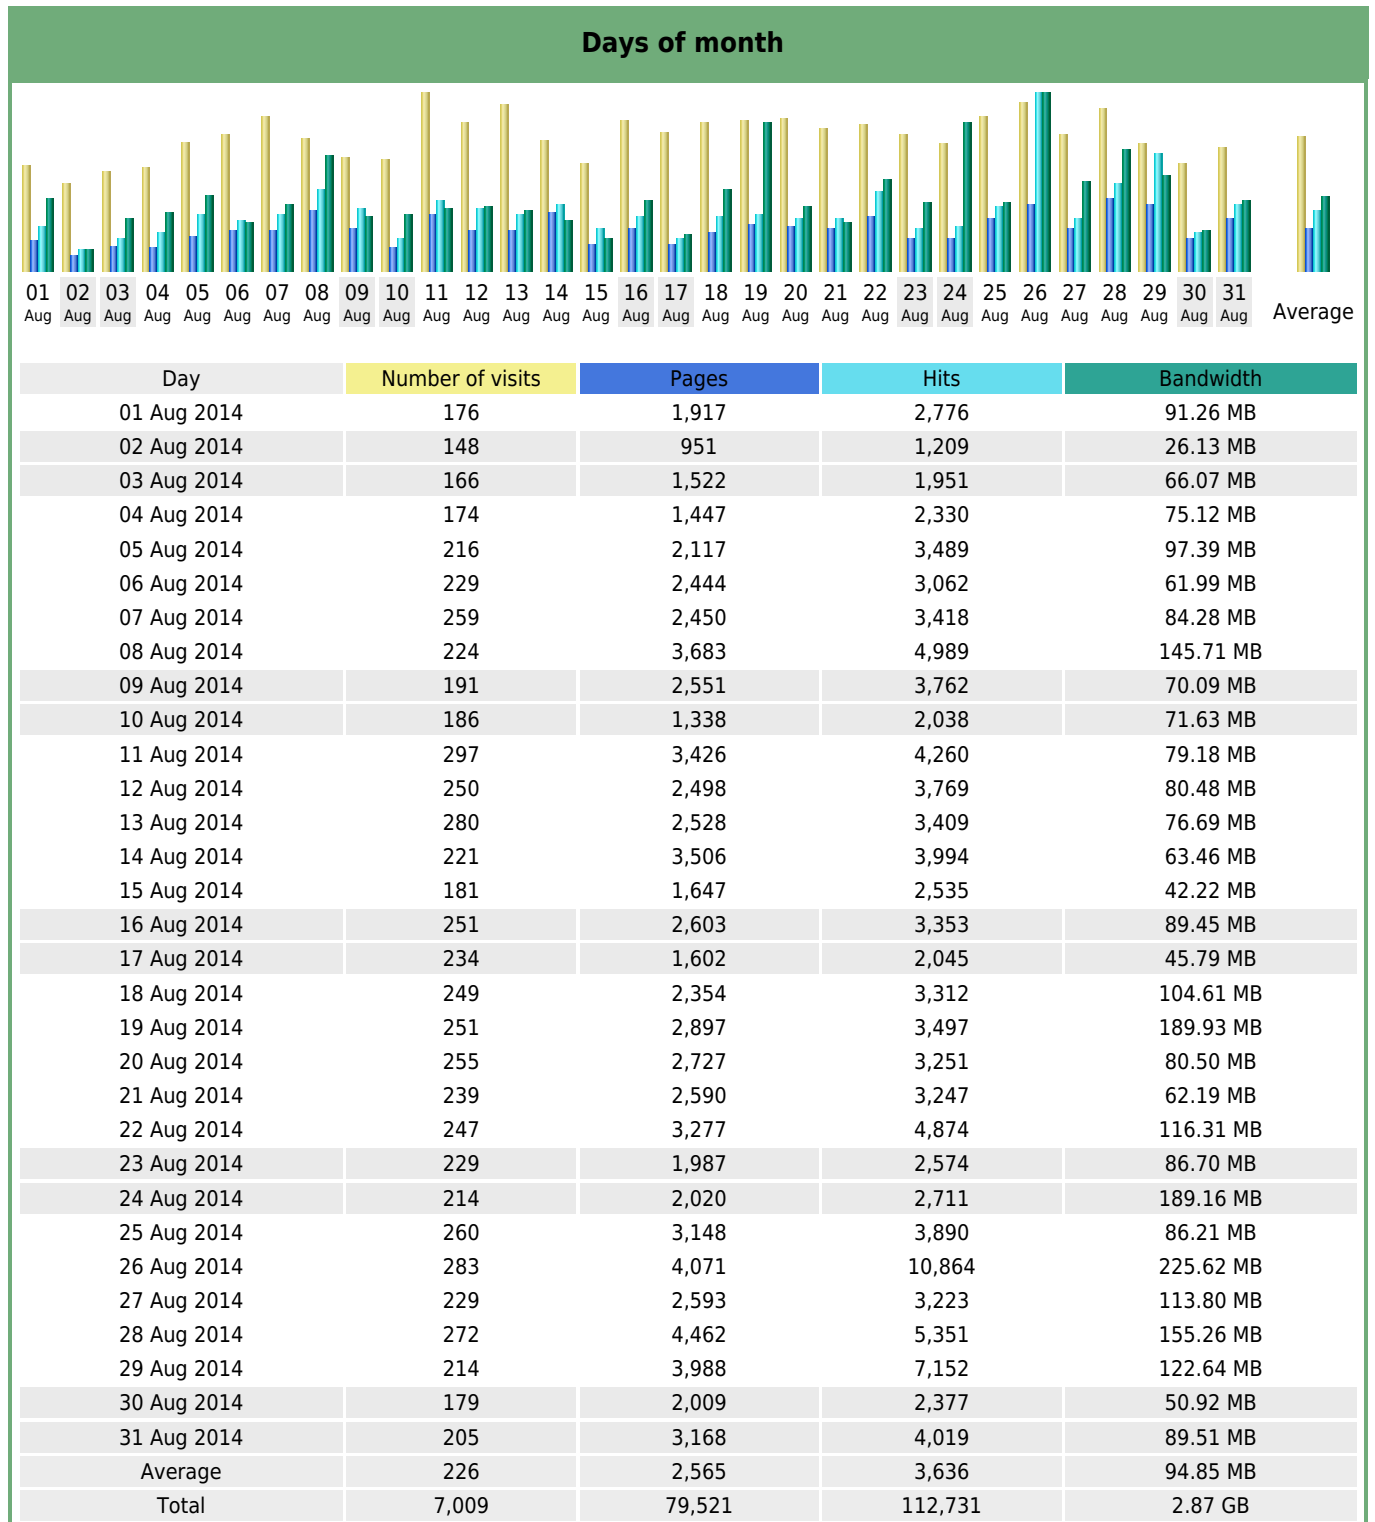

Statistics of visits of the VIVC - August 2014

Days of week

Day	Pages	Hits	Bandwidth
Mon	2,593	3,448	86.28 MB
Tue	2,895	5,404	148.35 MB
Wed	2,573	3,236	83.24 MB
Thu	3,252	4,002	91.30 MB
Fri	2,902	4,465	103.63 MB
Sat	2,020	2,655	64.66 MB
Sun	1,930	2,552	92.43 MB

Hours

Hours	Pages	Hits	Bandwidth	Hours	Pages	Hits	Bandwidth
00	1,363	1,721	33.67 MB	12	3,386	5,511	198.32 MB
01	2,089	2,324	41.69 MB	13	4,435	6,104	155.47 MB
02	1,708	2,066	41.27 MB	14	5,379	6,674	180.91 MB
03	1,890	2,265	26.09 MB	15	4,877	6,128	187.88 MB
04	977	1,521	84.05 MB	16	5,022	9,631	211.95 MB
05	1,502	1,782	25.67 MB	17	4,164	5,526	136.51 MB
06	1,899	2,807	48.16 MB	18	3,138	3,891	95.32 MB
07	2,512	3,226	57.22 MB	19	3,579	4,646	108.31 MB
08	5,513	6,031	100.33 MB	20	3,333	4,599	124.99 MB
09	3,463	4,400	101.34 MB	21	3,069	4,387	161.16 MB
10	5,648	9,391	282.89 MB	22	2,788	3,862	147.97 MB
11	5,601	11,364	315.40 MB	23	2,186	2,874	73.74 MB