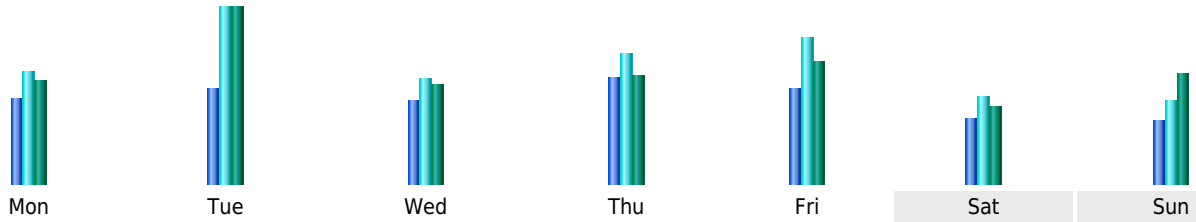

Statistics of visits of the VIVC - August 2014

Days of week

Day	Pages	Hits	Bandwidth
Mon	2,593	3,448	86.28 MB
Tue	2,895	5,404	148.35 MB
Wed	2,573	3,236	83.24 MB
Thu	3,252	4,002	91.30 MB
Fri	2,902	4,465	103.63 MB
Sat	2,020	2,655	64.66 MB
Sun	1,930	2,552	92.43 MB

Hours

Hours	Pages	Hits	Bandwidth	Hours	Pages	Hits	Bandwidth
00	1,363	1,721	33.67 MB	12	3,386	5,511	198.32 MB
01	2,089	2,324	41.69 MB	13	4,435	6,104	155.47 MB
02	1,708	2,066	41.27 MB	14	5,379	6,674	180.91 MB
03	1,890	2,265	26.09 MB	15	4,877	6,128	187.88 MB
04	977	1,521	84.05 MB	16	5,022	9,631	211.95 MB
05	1,502	1,782	25.67 MB	17	4,164	5,526	136.51 MB
06	1,899	2,807	48.16 MB	18	3,138	3,891	95.32 MB
07	2,512	3,226	57.22 MB	19	3,579	4,646	108.31 MB
08	5,513	6,031	100.33 MB	20	3,333	4,599	124.99 MB
09	3,463	4,400	101.34 MB	21	3,069	4,387	161.16 MB
10	5,648	9,391	282.89 MB	22	2,788	3,862	147.97 MB
11	5,601	11,364	315.40 MB	23	2,186	2,874	73.74 MB