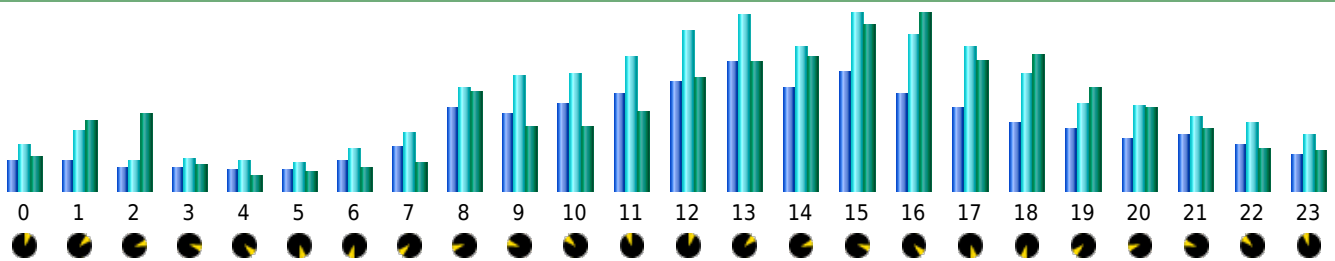

## Statistics of visits of the VIVC - November 2013

## Days of week

| Day | Pages | Hits  | Bandwidth |
|-----|-------|-------|-----------|
| Mon | 2,938 | 4,602 | 168.38 MB |
| Tue | 4,056 | 5,931 | 199.87 MB |
| Wed | 3,320 | 5,041 | 336.61 MB |
| Thu | 3,823 | 5,386 | 182.36 MB |
| Fri | 2,743 | 4,103 | 170.77 MB |
| Sat | 1,750 | 2,455 | 88.84 MB  |
| Sun | 1,661 | 2,180 | 83.48 MB  |

## Hours

| Hours | Pages | Hits  | Bandwidth | Hours | Pages | Hits  | Bandwidth |
|-------|-------|-------|-----------|-------|-------|-------|-----------|
| 00    | 1,757 | 2,635 | 93.07 MB  | 12    | 6,121 | 8,912 | 304.92 MB |
| 01    | 1,707 | 3,359 | 188.20 MB | 13    | 7,195 | 9,826 | 345.93 MB |
| 02    | 1,225 | 1,661 | 209.34 MB | 14    | 5,813 | 8,034 | 362.72 MB |
| 03    | 1,257 | 1,794 | 69.23 MB  | 15    | 6,674 | 9,902 | 451.87 MB |
| 04    | 1,122 | 1,741 | 39.73 MB  | 16    | 5,490 | 8,711 | 478.96 MB |
| 05    | 1,205 | 1,569 | 48.69 MB  | 17    | 4,702 | 8,034 | 354.69 MB |
| 06    | 1,655 | 2,399 | 63.38 MB  | 18    | 3,828 | 6,505 | 367.61 MB |
| 07    | 2,470 | 3,280 | 79.60 MB  | 19    | 3,453 | 4,886 | 281.97 MB |
| 08    | 4,676 | 5,790 | 266.16 MB | 20    | 2,898 | 4,731 | 224.73 MB |
| 09    | 4,373 | 6,463 | 174.25 MB | 21    | 3,140 | 4,118 | 167.87 MB |
| 10    | 4,882 | 6,561 | 170.76 MB | 22    | 2,545 | 3,788 | 114.04 MB |
| 11    | 5,397 | 7,516 | 214.91 MB | 23    | 2,083 | 3,151 | 108.28 MB |