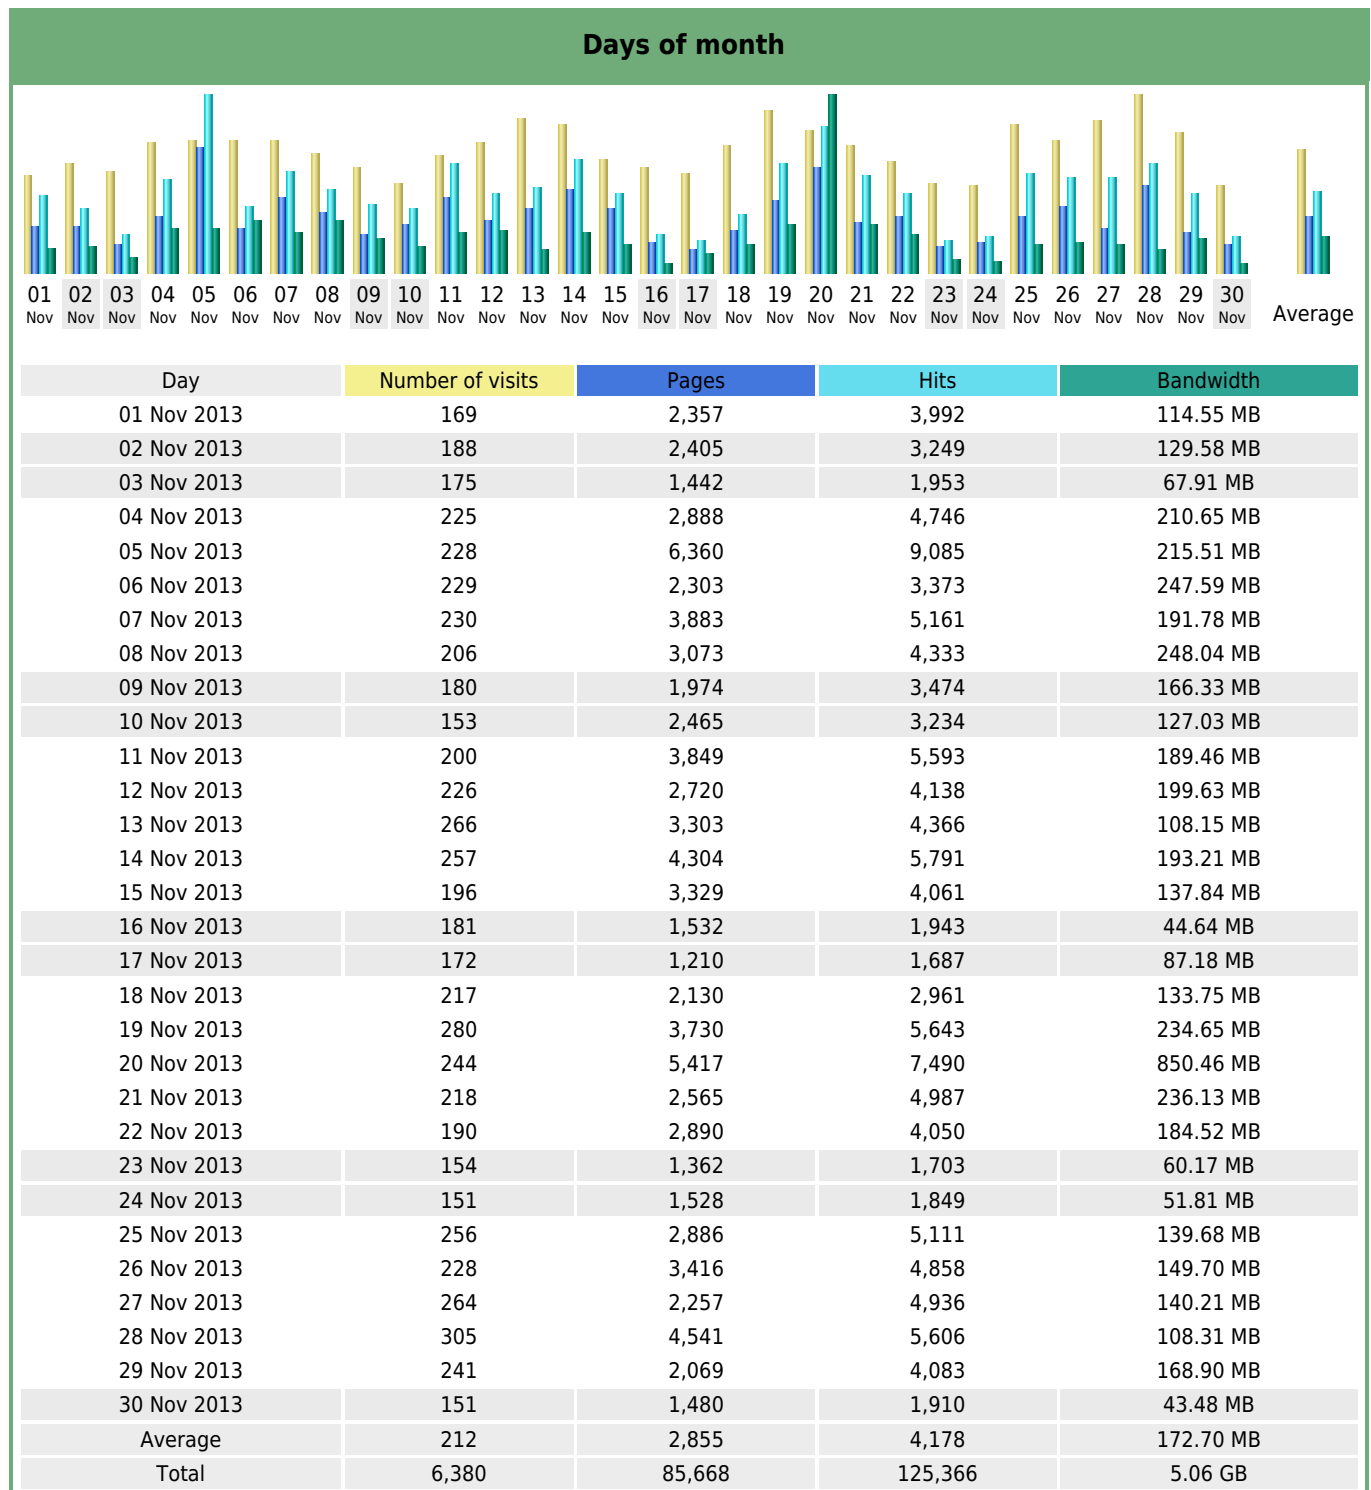

## Statistics of visits of the VIVC - November 2013

## Days of week

| Day | Pages | Hits  | Bandwidth |
|-----|-------|-------|-----------|
| Mon | 2,938 | 4,602 | 168.38 MB |
| Tue | 4,056 | 5,931 | 199.87 MB |
| Wed | 3,320 | 5,041 | 336.61 MB |
| Thu | 3,823 | 5,386 | 182.36 MB |
| Fri | 2,743 | 4,103 | 170.77 MB |
| Sat | 1,750 | 2,455 | 88.84 MB  |
| Sun | 1,661 | 2,180 | 83.48 MB  |

## Hours

| Hours | Pages | Hits  | Bandwidth | Hours | Pages | Hits  | Bandwidth |
|-------|-------|-------|-----------|-------|-------|-------|-----------|
| 00    | 1,757 | 2,635 | 93.07 MB  | 12    | 6,121 | 8,912 | 304.92 MB |
| 01    | 1,707 | 3,359 | 188.20 MB | 13    | 7,195 | 9,826 | 345.93 MB |
| 02    | 1,225 | 1,661 | 209.34 MB | 14    | 5,813 | 8,034 | 362.72 MB |
| 03    | 1,257 | 1,794 | 69.23 MB  | 15    | 6,674 | 9,902 | 451.87 MB |
| 04    | 1,122 | 1,741 | 39.73 MB  | 16    | 5,490 | 8,711 | 478.96 MB |
| 05    | 1,205 | 1,569 | 48.69 MB  | 17    | 4,702 | 8,034 | 354.69 MB |
| 06    | 1,655 | 2,399 | 63.38 MB  | 18    | 3,828 | 6,505 | 367.61 MB |
| 07    | 2,470 | 3,280 | 79.60 MB  | 19    | 3,453 | 4,886 | 281.97 MB |
| 08    | 4,676 | 5,790 | 266.16 MB | 20    | 2,898 | 4,731 | 224.73 MB |
| 09    | 4,373 | 6,463 | 174.25 MB | 21    | 3,140 | 4,118 | 167.87 MB |
| 10    | 4,882 | 6,561 | 170.76 MB | 22    | 2,545 | 3,788 | 114.04 MB |
| 11    | 5,397 | 7,516 | 214.91 MB | 23    | 2,083 | 3,151 | 108.28 MB |