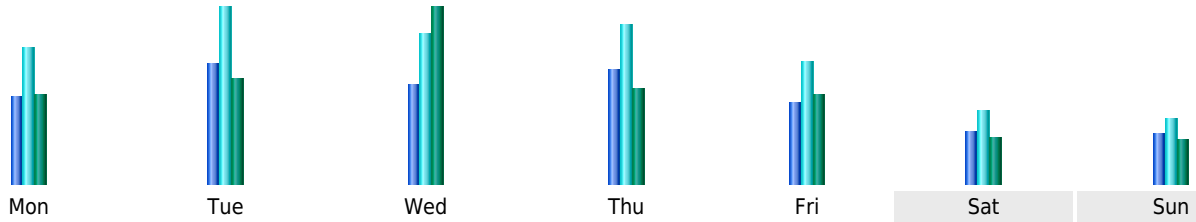

## Statistics of visits of the VIVC - November 2013

## Days of week

| Day | Pages | Hits  | Bandwidth |
|-----|-------|-------|-----------|
| Mon | 2,938 | 4,602 | 168.38 MB |
| Tue | 4,056 | 5,931 | 199.87 MB |
| Wed | 3,320 | 5,041 | 336.61 MB |
| Thu | 3,823 | 5,386 | 182.36 MB |
| Fri | 2,743 | 4,103 | 170.77 MB |
| Sat | 1,750 | 2,455 | 88.84 MB  |
| Sun | 1,661 | 2,180 | 83.48 MB  |