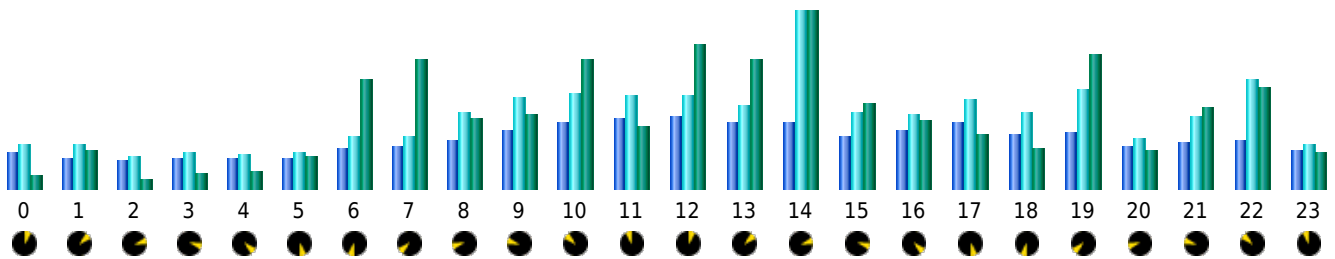

## Statistics of visits of the VIVC - October 2012

## Days of week

Day	Pages	Hits	Bandwidth
Mon	2,774	4,091	192.70 MB
Tue	2,947	4,638	288.50 MB
Wed	2,639	3,596	126.39 MB
Thu	2,940	5,604	168.96 MB
Fri	5,551	9,408	361.22 MB
Sat	6,907	7,742	186.98 MB
Sun	1,883	2,743	111.64 MB

## Hours

Hours	Pages	Hits	Bandwidth	Hours	Pages	Hits	Bandwidth
00	3,508	4,110	48.38 MB	12	6,731	8,757	516.23 MB
01	2,916	4,255	137.44 MB	13	6,151	7,858	459.01 MB
02	2,650	3,006	33.35 MB	14	6,270	16,717	629.60 MB
03	2,971	3,381	50.75 MB	15	4,874	7,228	301.80 MB
04	2,905	3,264	57.43 MB	16	5,563	6,902	243.42 MB
05	2,792	3,490	114.04 MB	17	6,174	8,513	191.88 MB
06	3,788	4,914	385.08 MB	18	5,063	7,150	140.24 MB
07	4,063	4,925	458.99 MB	19	5,319	9,392	481.24 MB
08	4,512	7,129	246.75 MB	20	4,003	4,820	136.66 MB
09	5,475	8,565	264.72 MB	21	4,368	6,847	287.07 MB
10	6,258	9,024	456.04 MB	22	4,482	10,335	359.74 MB
11	6,509	8,880	221.95 MB	23	3,593	4,168	131.32 MB