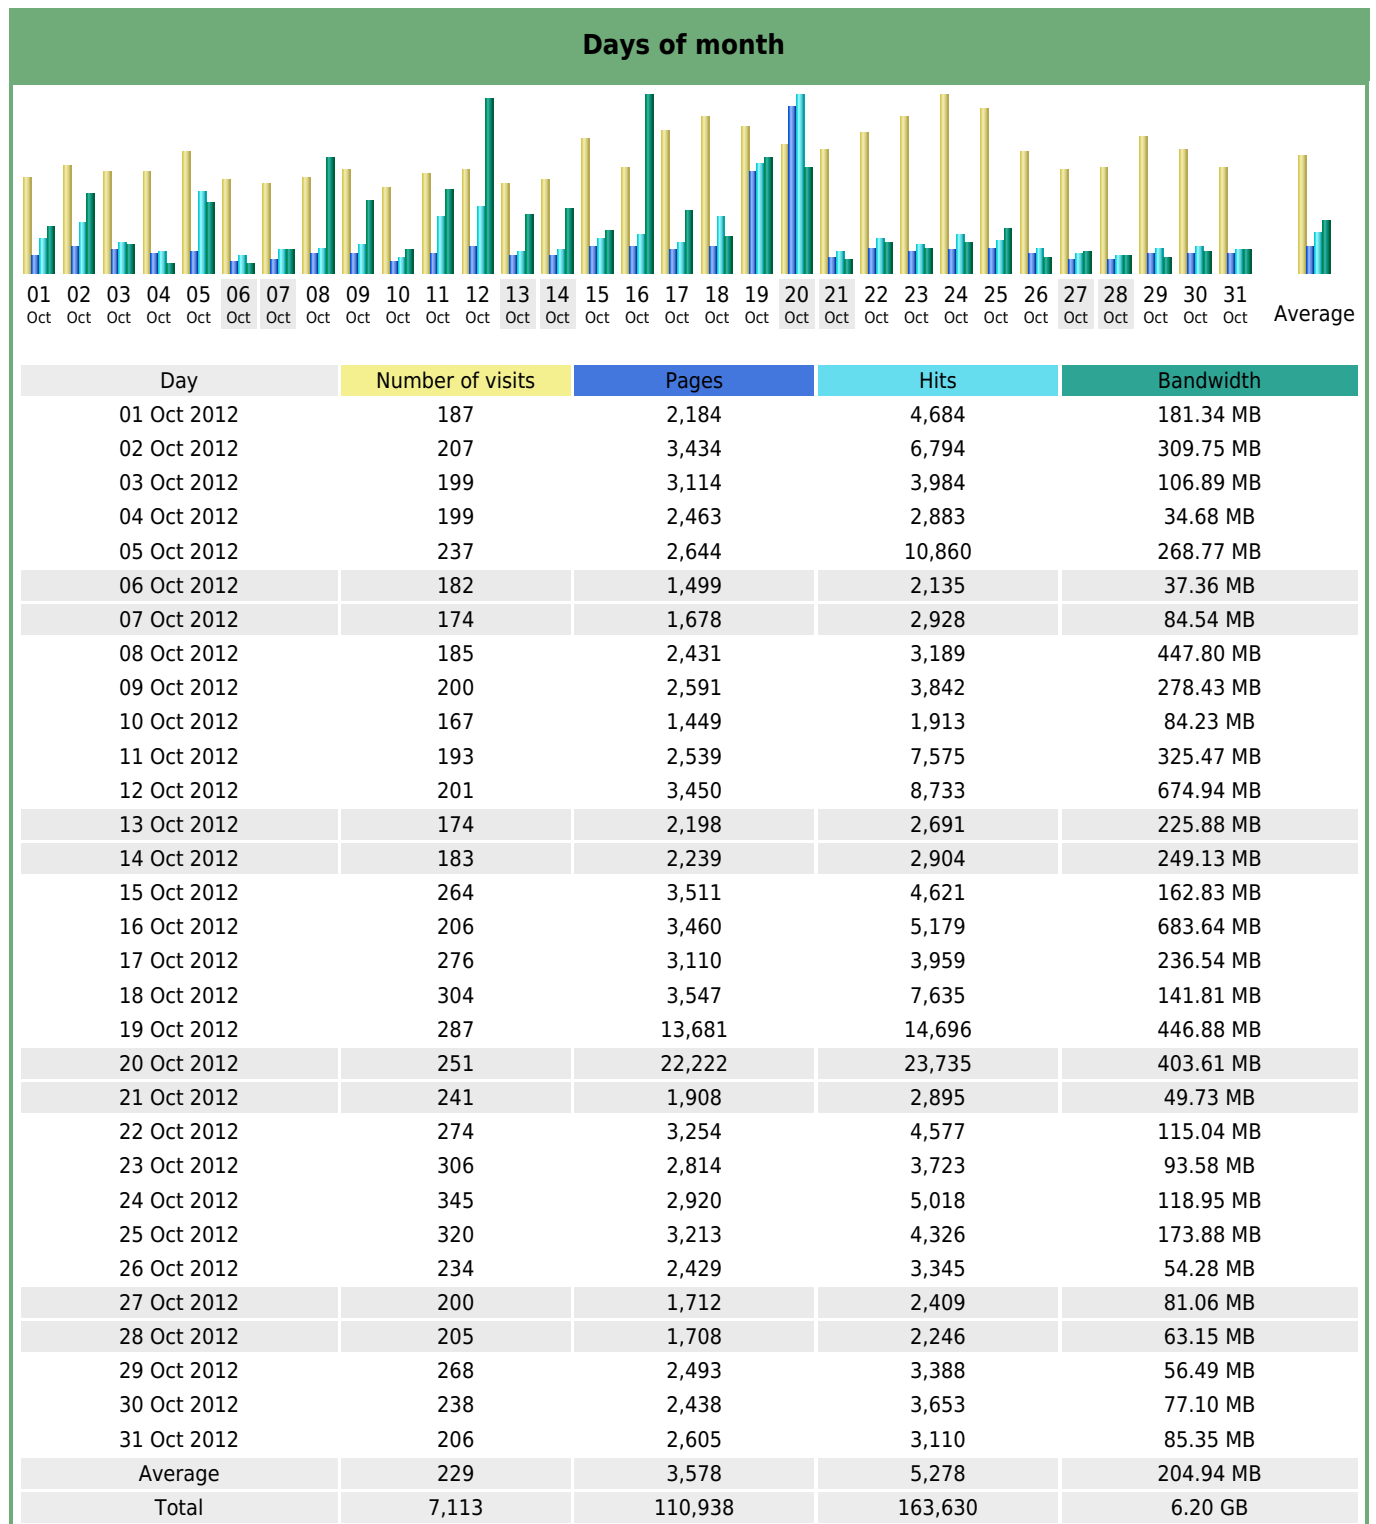

## Statistics of visits of the VIVC - October 2012

## Days of week

Day	Pages	Hits	Bandwidth
Mon	2,774	4,091	192.70 MB
Tue	2,947	4,638	288.50 MB
Wed	2,639	3,596	126.39 MB
Thu	2,940	5,604	168.96 MB
Fri	5,551	9,408	361.22 MB
Sat	6,907	7,742	186.98 MB
Sun	1,883	2,743	111.64 MB

## Hours

Hours	Pages	Hits	Bandwidth	Hours	Pages	Hits	Bandwidth
00	3,508	4,110	48.38 MB	12	6,731	8,757	516.23 MB
01	2,916	4,255	137.44 MB	13	6,151	7,858	459.01 MB
02	2,650	3,006	33.35 MB	14	6,270	16,717	629.60 MB
03	2,971	3,381	50.75 MB	15	4,874	7,228	301.80 MB
04	2,905	3,264	57.43 MB	16	5,563	6,902	243.42 MB
05	2,792	3,490	114.04 MB	17	6,174	8,513	191.88 MB
06	3,788	4,914	385.08 MB	18	5,063	7,150	140.24 MB
07	4,063	4,925	458.99 MB	19	5,319	9,392	481.24 MB
08	4,512	7,129	246.75 MB	20	4,003	4,820	136.66 MB
09	5,475	8,565	264.72 MB	21	4,368	6,847	287.07 MB
10	6,258	9,024	456.04 MB	22	4,482	10,335	359.74 MB
11	6,509	8,880	221.95 MB	23	3,593	4,168	131.32 MB