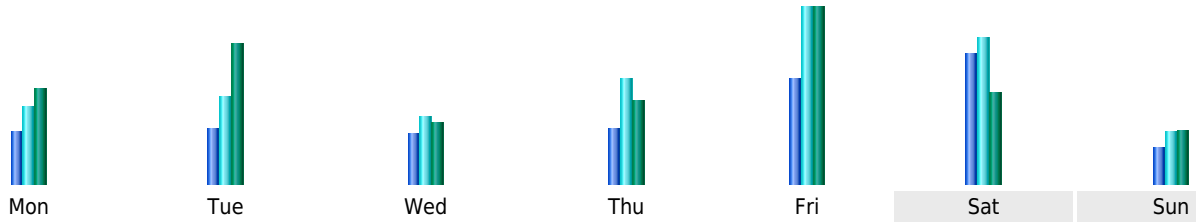

## Statistics of visits of the VIVC - October 2012

## Days of week

Day	Pages	Hits	Bandwidth
Mon	2,774	4,091	192.70 MB
Tue	2,947	4,638	288.50 MB
Wed	2,639	3,596	126.39 MB
Thu	2,940	5,604	168.96 MB
Fri	5,551	9,408	361.22 MB
Sat	6,907	7,742	186.98 MB
Sun	1,883	2,743	111.64 MB

## Hours

Hours	Pages	Hits	Bandwidth	Hours	Pages	Hits	Bandwidth
00	3,508	4,110	48.38 MB	12	6,731	8,757	516.23 MB
01	2,916	4,255	137.44 MB	13	6,151	7,858	459.01 MB
02	2,650	3,006	33.35 MB	14	6,270	16,717	629.60 MB
03	2,971	3,381	50.75 MB	15	4,874	7,228	301.80 MB
04	2,905	3,264	57.43 MB	16	5,563	6,902	243.42 MB
05	2,792	3,490	114.04 MB	17	6,174	8,513	191.88 MB
06	3,788	4,914	385.08 MB	18	5,063	7,150	140.24 MB
07	4,063	4,925	458.99 MB	19	5,319	9,392	481.24 MB
08	4,512	7,129	246.75 MB	20	4,003	4,820	136.66 MB
09	5,475	8,565	264.72 MB	21	4,368	6,847	287.07 MB
10	6,258	9,024	456.04 MB	22	4,482	10,335	359.74 MB
11	6,509	8,880	221.95 MB	23	3,593	4,168	131.32 MB