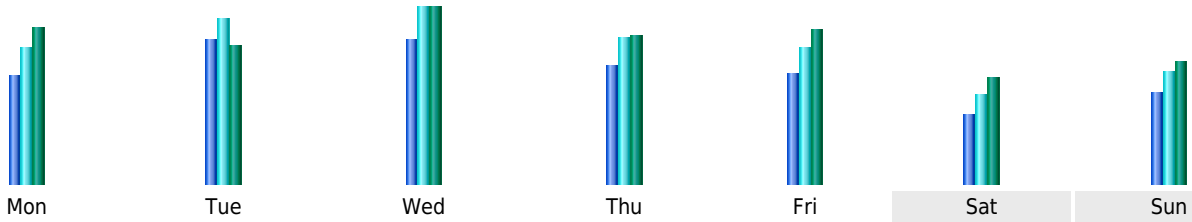

Statistics of visits of the VIVC - January 2011

Days of week

Day	Pages	Hits	Bandwidth
Mon	2,449	3,035	37.43 MB
Tue	3,209	3,708	33.07 MB
Wed	3,236	3,945	42.13 MB
Thu	2,666	3,265	35.57 MB
Fri	2,473	3,061	36.71 MB
Sat	1,561	1,989	25.64 MB
Sun	2,022	2,526	29.28 MB

Hours

Hours	Pages	Hits	Bandwidth	Hours	Pages	Hits	Bandwidth
00	2,870	3,469	36.03 MB	12	3,844	4,734	52.63 MB
01	2,469	2,936	22.60 MB	13	6,532	7,457	64.31 MB
02	2,193	2,511	25.83 MB	14	4,062	5,240	57.57 MB
03	1,280	1,470	12.02 MB	15	3,889	5,072	56.34 MB
04	1,699	2,058	18.16 MB	16	4,910	6,316	68.70 MB
05	1,829	2,197	23.69 MB	17	4,025	5,072	57.14 MB
06	1,679	1,802	18.18 MB	18	3,847	4,802	53.27 MB
07	1,546	1,890	22.38 MB	19	4,215	5,187	61.88 MB
08	2,191	2,641	35.00 MB	20	3,971	4,714	63.60 MB
09	2,751	3,495	56.45 MB	21	3,973	4,726	63.91 MB
10	3,015	3,797	52.14 MB	22	2,818	3,452	36.41 MB
11	3,720	4,803	57.89 MB	23	3,181	3,834	35.55 MB