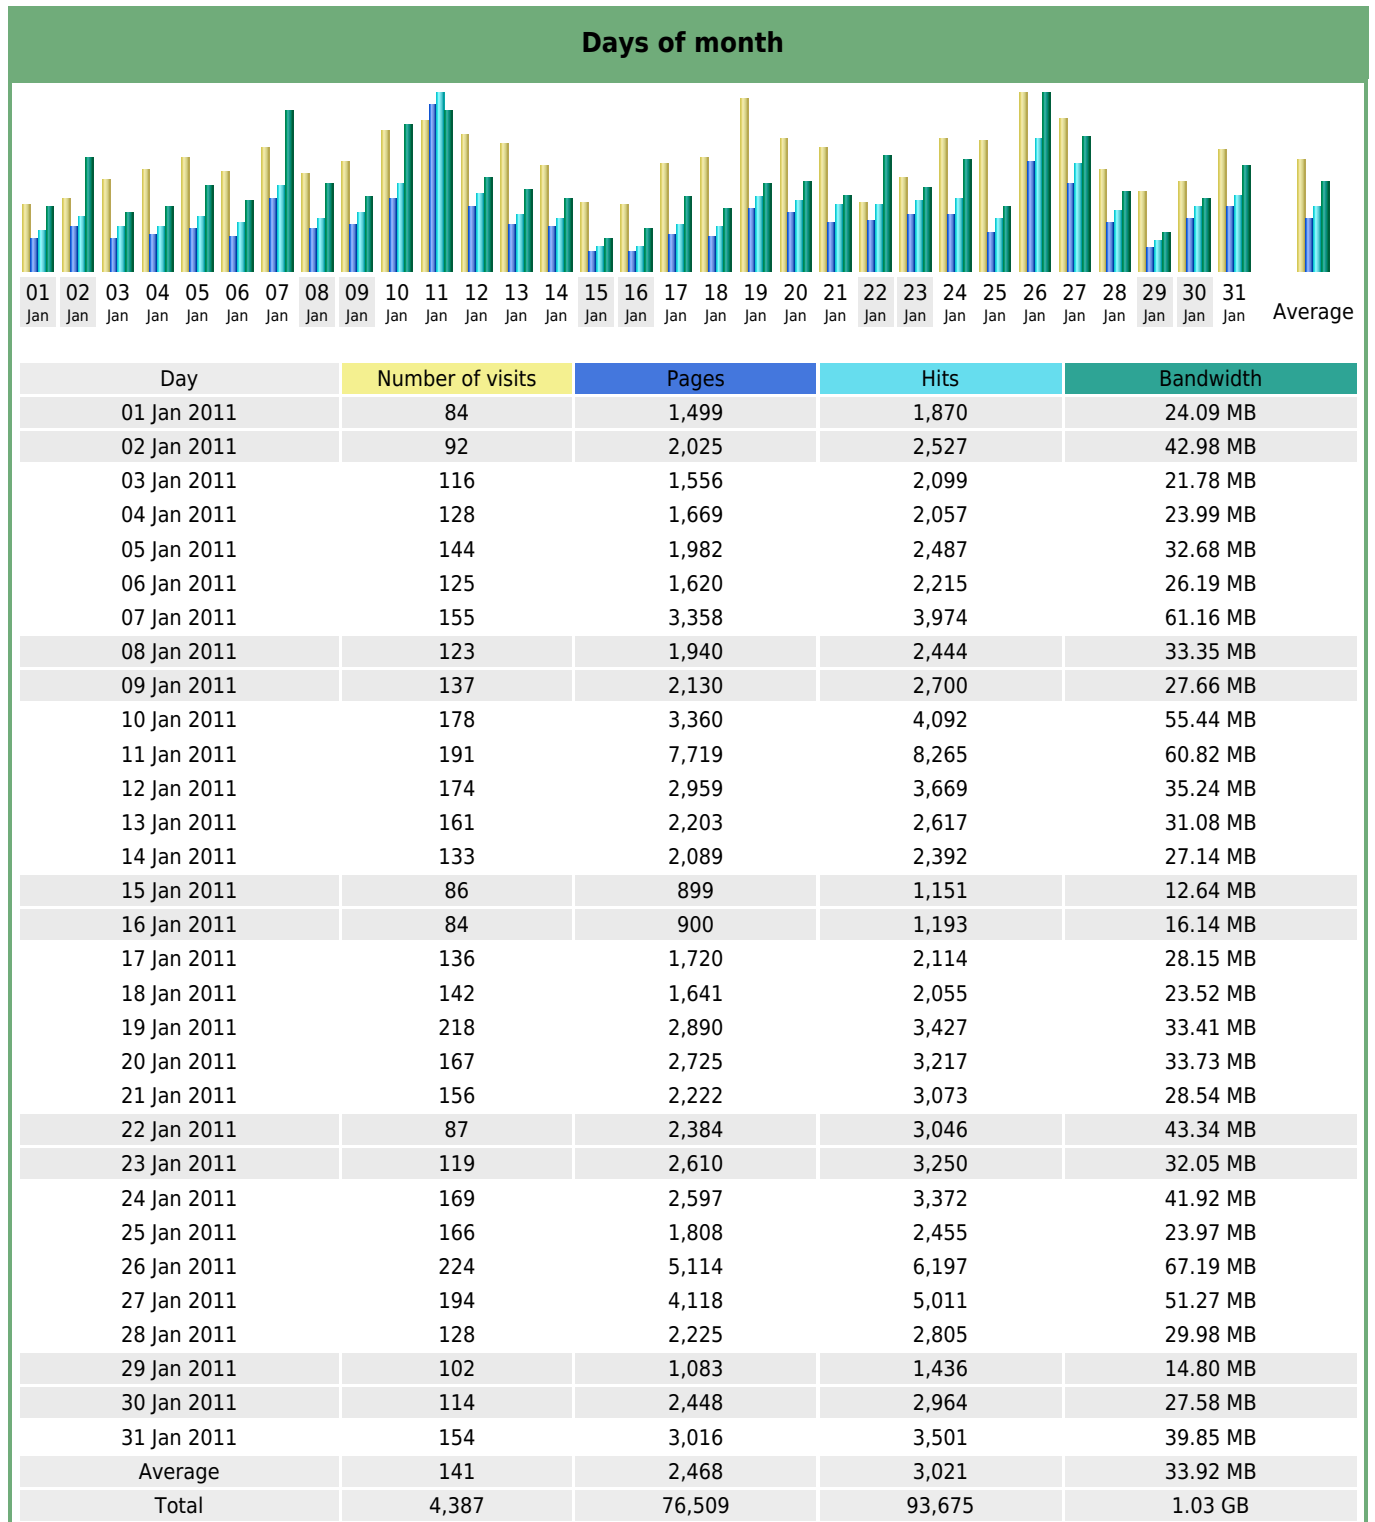

Statistics of visits of the VIVC - January 2011

Days of week

Day	Pages	Hits	Bandwidth
Mon	2,449	3,035	37.43 MB
Tue	3,209	3,708	33.07 MB
Wed	3,236	3,945	42.13 MB
Thu	2,666	3,265	35.57 MB
Fri	2,473	3,061	36.71 MB
Sat	1,561	1,989	25.64 MB
Sun	2,022	2,526	29.28 MB

Hours

Hours	Pages	Hits	Bandwidth	Hours	Pages	Hits	Bandwidth
00	2,870	3,469	36.03 MB	12	3,844	4,734	52.63 MB
01	2,469	2,936	22.60 MB	13	6,532	7,457	64.31 MB
02	2,193	2,511	25.83 MB	14	4,062	5,240	57.57 MB
03	1,280	1,470	12.02 MB	15	3,889	5,072	56.34 MB
04	1,699	2,058	18.16 MB	16	4,910	6,316	68.70 MB
05	1,829	2,197	23.69 MB	17	4,025	5,072	57.14 MB
06	1,679	1,802	18.18 MB	18	3,847	4,802	53.27 MB
07	1,546	1,890	22.38 MB	19	4,215	5,187	61.88 MB
08	2,191	2,641	35.00 MB	20	3,971	4,714	63.60 MB
09	2,751	3,495	56.45 MB	21	3,973	4,726	63.91 MB
10	3,015	3,797	52.14 MB	22	2,818	3,452	36.41 MB
11	3,720	4,803	57.89 MB	23	3,181	3,834	35.55 MB