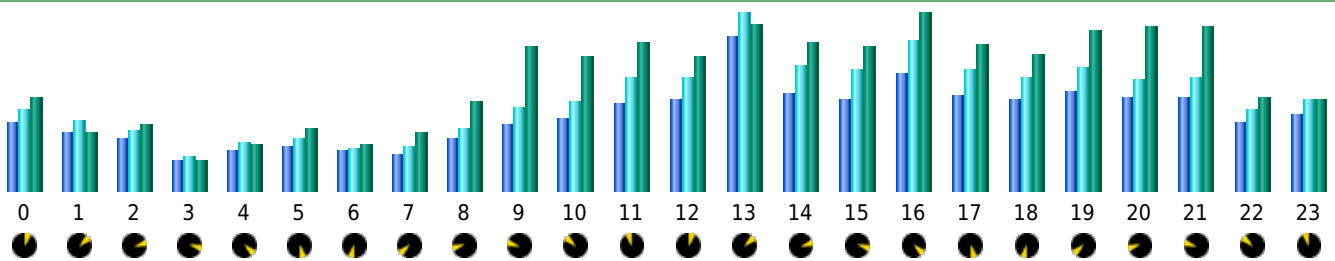

Statistics of visits of the VIVC - January 2011

Days of week

Day	Pages	Hits	Bandwidth
Mon	2,449	3,035	37.43 MB
Tue	3,209	3,708	33.07 MB
Wed	3,236	3,945	42.13 MB
Thu	2,666	3,265	35.57 MB
Fri	2,473	3,061	36.71 MB
Sat	1,561	1,989	25.64 MB
Sun	2,022	2,526	29.28 MB

Hours

Hours	Pages	Hits	Bandwidth	Hours	Pages	Hits	Bandwidth
00	2,870	3,469	36.03 MB	12	3,844	4,734	52.63 MB
01	2,469	2,936	22.60 MB	13	6,532	7,457	64.31 MB
02	2,193	2,511	25.83 MB	14	4,062	5,240	57.57 MB
03	1,280	1,470	12.02 MB	15	3,889	5,072	56.34 MB
04	1,699	2,058	18.16 MB	16	4,910	6,316	68.70 MB
05	1,829	2,197	23.69 MB	17	4,025	5,072	57.14 MB
06	1,679	1,802	18.18 MB	18	3,847	4,802	53.27 MB
07	1,546	1,890	22.38 MB	19	4,215	5,187	61.88 MB
08	2,191	2,641	35.00 MB	20	3,971	4,714	63.60 MB
09	2,751	3,495	56.45 MB	21	3,973	4,726	63.91 MB
10	3,015	3,797	52.14 MB	22	2,818	3,452	36.41 MB
11	3,720	4,803	57.89 MB	23	3,181	3,834	35.55 MB