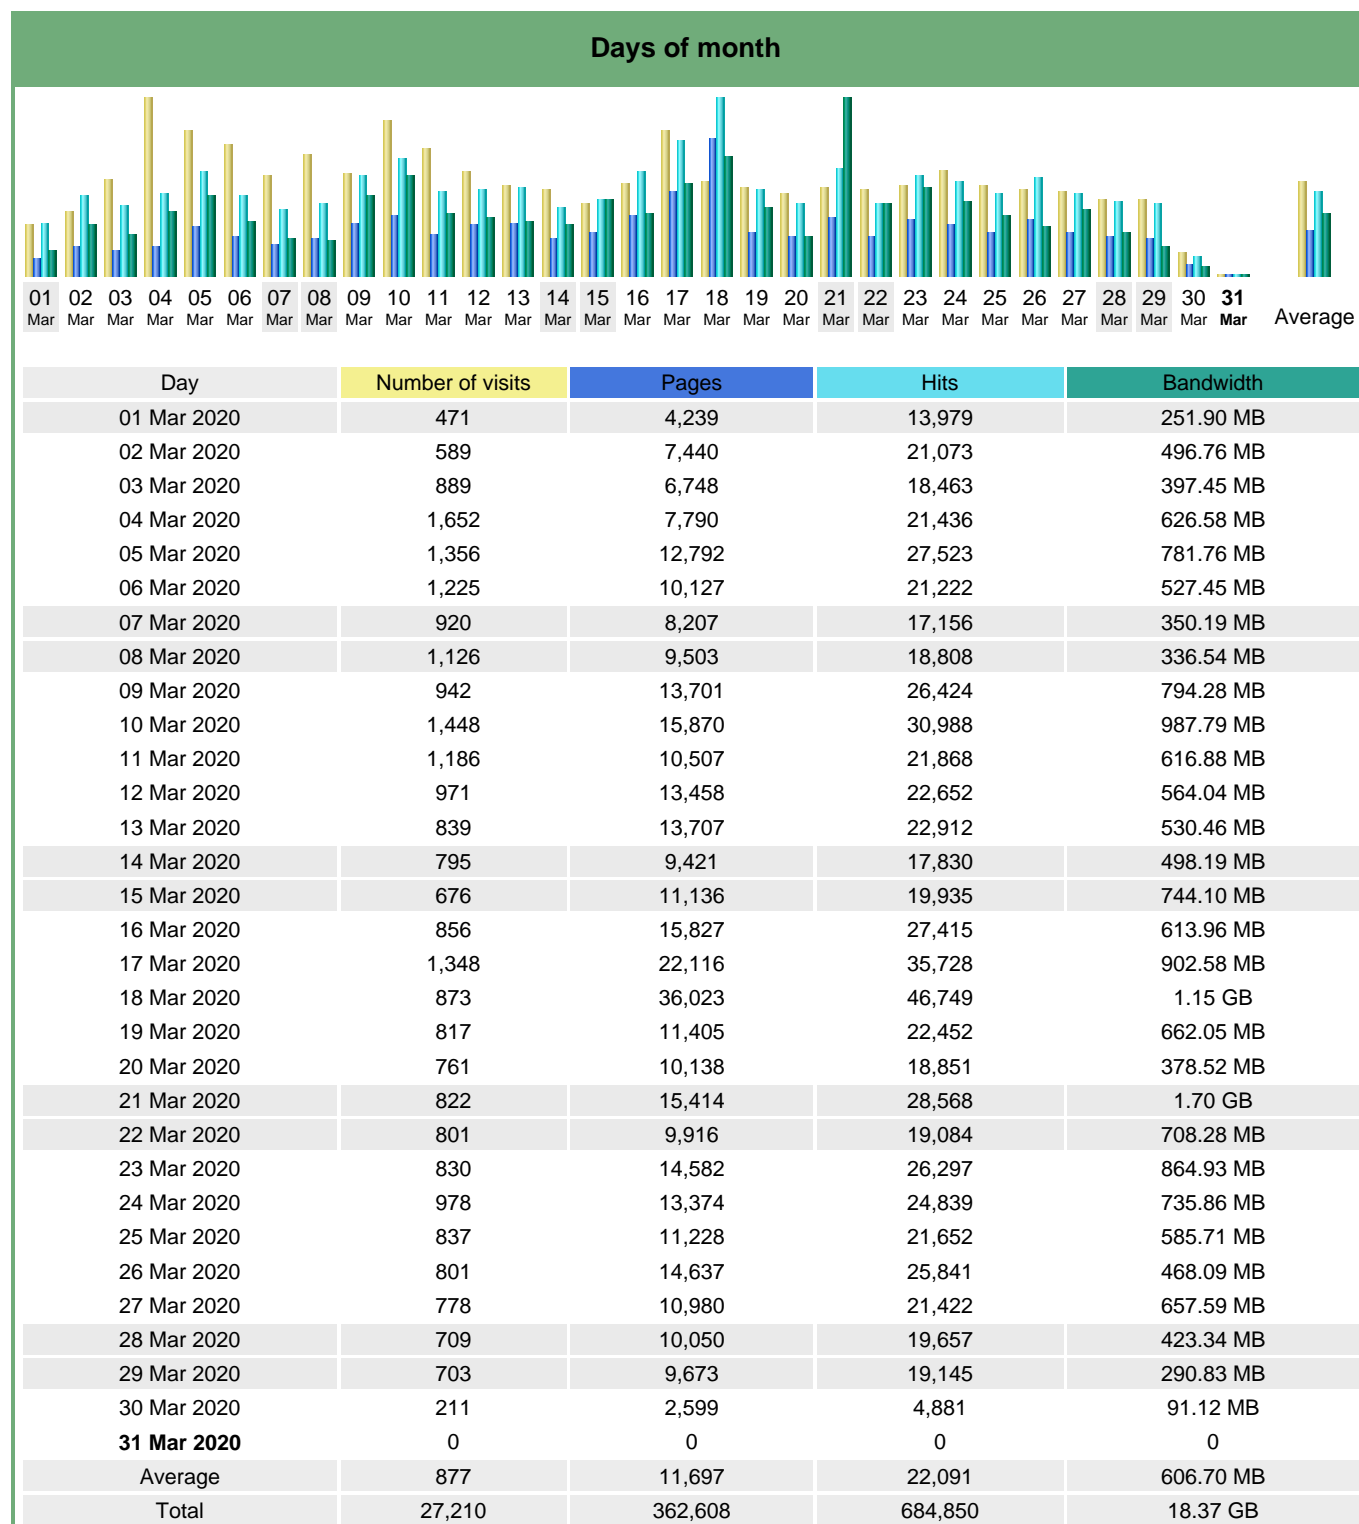

Statistics of visits of the VIVC - March 2020

Days of week

Day	Pages	Hits	Bandwidth
Mon	10,829	21,218	572.21 MB
Tue	11,621	22,003	604.74 MB
Wed	16,387	27,926	751.10 MB
Thu	13,073	24,617	618.99 MB
Fri	11,238	21,101	523.51 MB
Sat	10,773	20,802	754.23 MB
Sun	8,893	18,190	466.33 MB

Hours

Hours	Pages	Hits	Bandwidth	Hours	Pages	Hits	Bandwidth
00	22,121	31,007	462.96 MB	12	15,674	34,311	882.64 MB
01	15,266	22,226	292.60 MB	13	16,669	33,948	1.57 GB
02	13,898	20,278	269.09 MB	14	19,548	39,906	2.49 GB
03	17,450	26,234	397.21 MB	15	17,810	37,417	1.37 GB
04	9,915	15,957	212.87 MB	16	17,004	36,018	1.08 GB
05	10,046	17,565	246.91 MB	17	15,164	32,059	628.57 MB
06	11,127	19,391	405.69 MB	18	16,071	33,714	701.03 MB
07	12,037	22,587	557.49 MB	19	17,830	34,046	710.20 MB
08	10,550	21,923	528.70 MB	20	15,322	30,109	794.80 MB
09	13,294	30,052	822.35 MB	21	15,171	29,482	922.12 MB
10	13,934	30,707	1.28 GB	22	14,263	25,111	665.38 MB
11	14,266	32,612	879.46 MB	23	18,178	28,190	460.80 MB