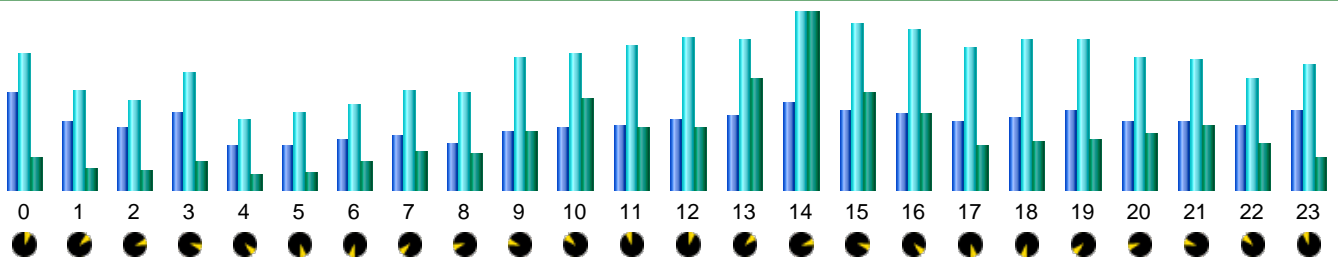

Statistics of visits of the VIVC - March 2020

Days of week

Day	Pages	Hits	Bandwidth
Mon	10,829	21,218	572.21 MB
Tue	11,621	22,003	604.74 MB
Wed	16,387	27,926	751.10 MB
Thu	13,073	24,617	618.99 MB
Fri	11,238	21,101	523.51 MB
Sat	10,773	20,802	754.23 MB
Sun	8,893	18,190	466.33 MB

Hours

Hours	Pages	Hits	Bandwidth	Hours	Pages	Hits	Bandwidth
00	22,121	31,007	462.96 MB	12	15,674	34,311	882.64 MB
01	15,266	22,226	292.60 MB	13	16,669	33,948	1.57 GB
02	13,898	20,278	269.09 MB	14	19,548	39,906	2.49 GB
03	17,450	26,234	397.21 MB	15	17,810	37,417	1.37 GB
04	9,915	15,957	212.87 MB	16	17,004	36,018	1.08 GB
05	10,046	17,565	246.91 MB	17	15,164	32,059	628.57 MB
06	11,127	19,391	405.69 MB	18	16,071	33,714	701.03 MB
07	12,037	22,587	557.49 MB	19	17,830	34,046	710.20 MB
08	10,550	21,923	528.70 MB	20	15,322	30,109	794.80 MB
09	13,294	30,052	822.35 MB	21	15,171	29,482	922.12 MB
10	13,934	30,707	1.28 GB	22	14,263	25,111	665.38 MB
11	14,266	32,612	879.46 MB	23	18,178	28,190	460.80 MB