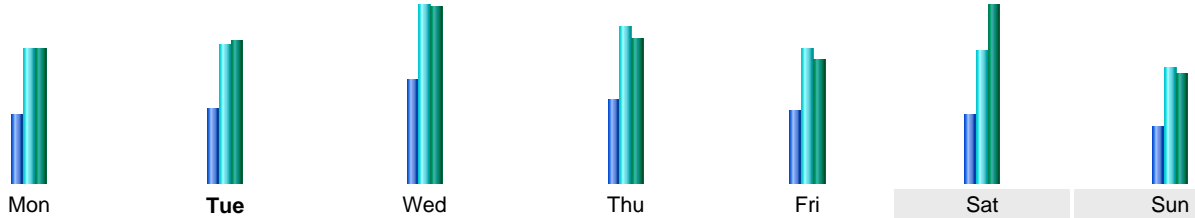

Statistics of visits of the VIVC - March 2020

Days of week

Day	Pages	Hits	Bandwidth
Mon	10,829	21,218	572.21 MB
Tue	11,621	22,003	604.74 MB
Wed	16,387	27,926	751.10 MB
Thu	13,073	24,617	618.99 MB
Fri	11,238	21,101	523.51 MB
Sat	10,773	20,802	754.23 MB
Sun	8,893	18,190	466.33 MB

Hours

Hours	Pages	Hits	Bandwidth	Hours	Pages	Hits	Bandwidth
00	22,121	31,007	462.96 MB	12	15,674	34,311	882.64 MB
01	15,266	22,226	292.60 MB	13	16,669	33,948	1.57 GB
02	13,898	20,278	269.09 MB	14	19,548	39,906	2.49 GB
03	17,450	26,234	397.21 MB	15	17,810	37,417	1.37 GB
04	9,915	15,957	212.87 MB	16	17,004	36,018	1.08 GB
05	10,046	17,565	246.91 MB	17	15,164	32,059	628.57 MB
06	11,127	19,391	405.69 MB	18	16,071	33,714	701.03 MB
07	12,037	22,587	557.49 MB	19	17,830	34,046	710.20 MB
08	10,550	21,923	528.70 MB	20	15,322	30,109	794.80 MB
09	13,294	30,052	822.35 MB	21	15,171	29,482	922.12 MB
10	13,934	30,707	1.28 GB	22	14,263	25,111	665.38 MB
11	14,266	32,612	879.46 MB	23	18,178	28,190	460.80 MB