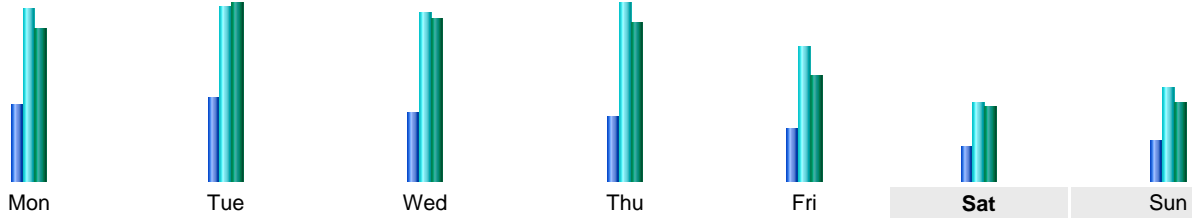

Statistics of visits of the VIVC - May 2019

Days of week

Day	Pages	Hits	Bandwidth
Mon	7,181	16,313	357.81 MB
Tue	7,866	16,482	414.19 MB
Wed	6,460	15,908	380.01 MB
Thu	6,022	16,726	372.34 MB
Fri	4,917	12,668	243.96 MB
Sat	3,182	7,354	174.03 MB
Sun	3,843	8,803	181.54 MB

Hours

Hours	Pages	Hits	Bandwidth	Hours	Pages	Hits	Bandwidth
00	7,172	11,711	305.90 MB	12	9,474	18,431	452.84 MB
01	4,454	7,472	149.75 MB	13	7,301	18,737	470.87 MB
02	2,397	5,403	80.27 MB	14	7,318	22,024	509.30 MB
03	2,095	5,247	112.34 MB	15	7,225	26,305	497.75 MB
04	1,514	5,057	164.95 MB	16	7,633	17,142	369.36 MB
05	2,575	6,069	149.69 MB	17	6,480	16,313	349.99 MB
06	1,766	5,699	117.58 MB	18	6,169	17,119	326.83 MB
07	2,119	6,247	140.72 MB	19	7,156	15,227	284.38 MB
08	3,582	14,212	334.94 MB	20	7,664	16,535	459.98 MB
09	5,393	18,752	381.40 MB	21	8,913	16,127	421.75 MB
10	7,028	17,851	431.03 MB	22	7,746	14,830	269.07 MB
11	8,740	20,831	521.02 MB	23	7,085	12,083	240.29 MB