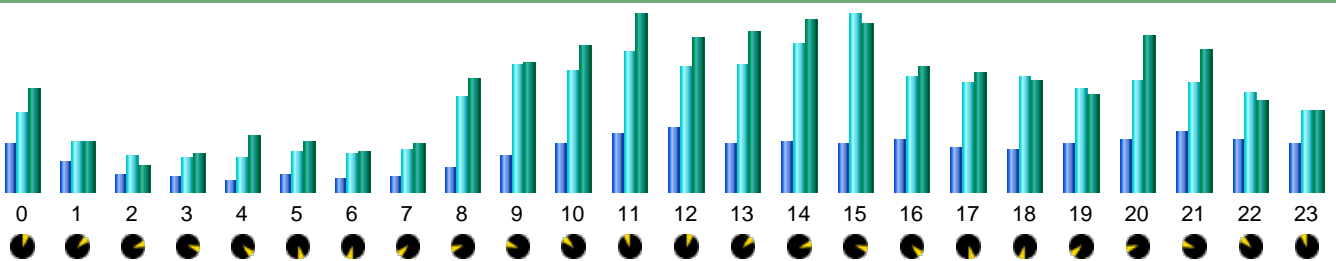

Statistics of visits of the VIVC - May 2019

Days of week

Day	Pages	Hits	Bandwidth
Mon	7,181	16,313	357.81 MB
Tue	7,866	16,482	414.19 MB
Wed	6,460	15,908	380.01 MB
Thu	6,022	16,726	372.34 MB
Fri	4,917	12,668	243.96 MB
Sat	3,182	7,354	174.03 MB
Sun	3,843	8,803	181.54 MB

Hours

Hours	Pages	Hits	Bandwidth	Hours	Pages	Hits	Bandwidth
00	7,172	11,711	305.90 MB	12	9,474	18,431	452.84 MB
01	4,454	7,472	149.75 MB	13	7,301	18,737	470.87 MB
02	2,397	5,403	80.27 MB	14	7,318	22,024	509.30 MB
03	2,095	5,247	112.34 MB	15	7,225	26,305	497.75 MB
04	1,514	5,057	164.95 MB	16	7,633	17,142	369.36 MB
05	2,575	6,069	149.69 MB	17	6,480	16,313	349.99 MB
06	1,766	5,699	117.58 MB	18	6,169	17,119	326.83 MB
07	2,119	6,247	140.72 MB	19	7,156	15,227	284.38 MB
08	3,582	14,212	334.94 MB	20	7,664	16,535	459.98 MB
09	5,393	18,752	381.40 MB	21	8,913	16,127	421.75 MB
10	7,028	17,851	431.03 MB	22	7,746	14,830	269.07 MB
11	8,740	20,831	521.02 MB	23	7,085	12,083	240.29 MB