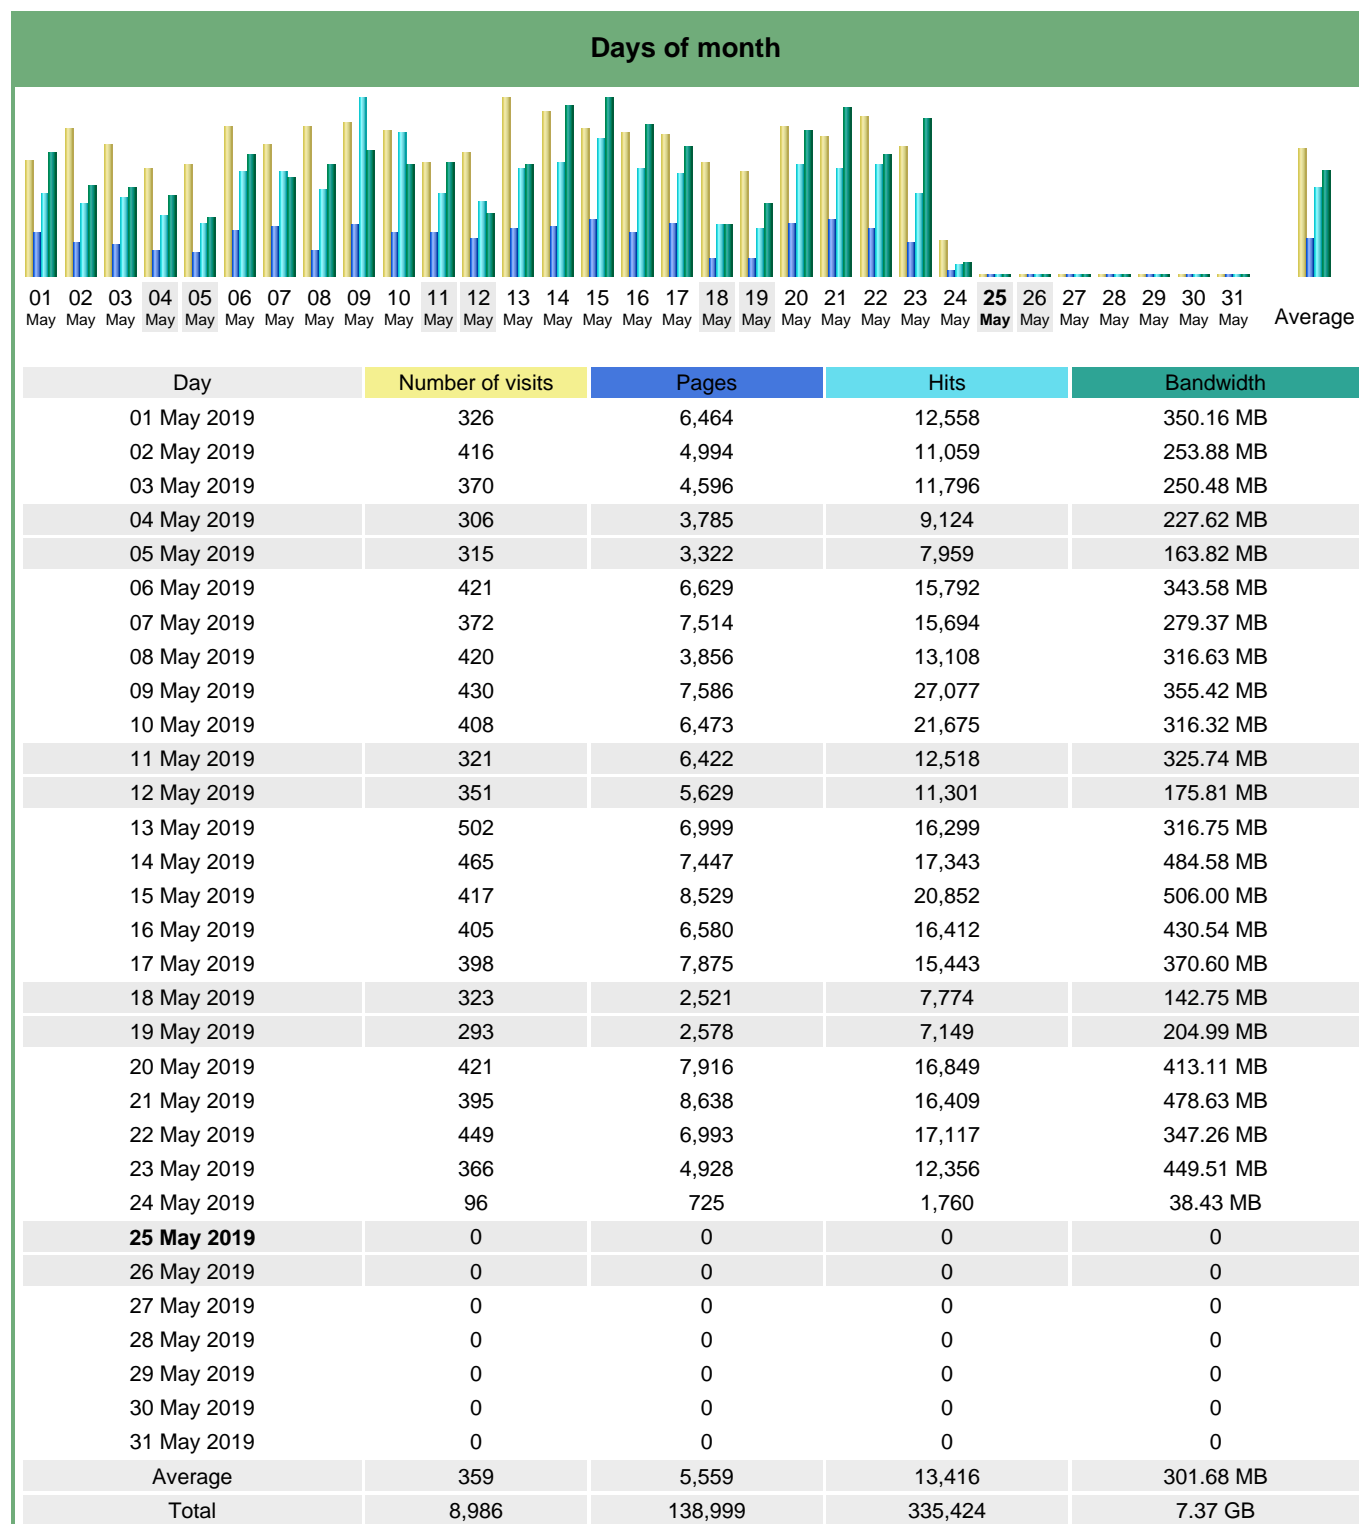

Statistics of visits of the VIVC - May 2019

Days of week

Day	Pages	Hits	Bandwidth
Mon	7,181	16,313	357.81 MB
Tue	7,866	16,482	414.19 MB
Wed	6,460	15,908	380.01 MB
Thu	6,022	16,726	372.34 MB
Fri	4,917	12,668	243.96 MB
Sat	3,182	7,354	174.03 MB
Sun	3,843	8,803	181.54 MB

Hours

Hours	Pages	Hits	Bandwidth	Hours	Pages	Hits	Bandwidth
00	7,172	11,711	305.90 MB	12	9,474	18,431	452.84 MB
01	4,454	7,472	149.75 MB	13	7,301	18,737	470.87 MB
02	2,397	5,403	80.27 MB	14	7,318	22,024	509.30 MB
03	2,095	5,247	112.34 MB	15	7,225	26,305	497.75 MB
04	1,514	5,057	164.95 MB	16	7,633	17,142	369.36 MB
05	2,575	6,069	149.69 MB	17	6,480	16,313	349.99 MB
06	1,766	5,699	117.58 MB	18	6,169	17,119	326.83 MB
07	2,119	6,247	140.72 MB	19	7,156	15,227	284.38 MB
08	3,582	14,212	334.94 MB	20	7,664	16,535	459.98 MB
09	5,393	18,752	381.40 MB	21	8,913	16,127	421.75 MB
10	7,028	17,851	431.03 MB	22	7,746	14,830	269.07 MB
11	8,740	20,831	521.02 MB	23	7,085	12,083	240.29 MB