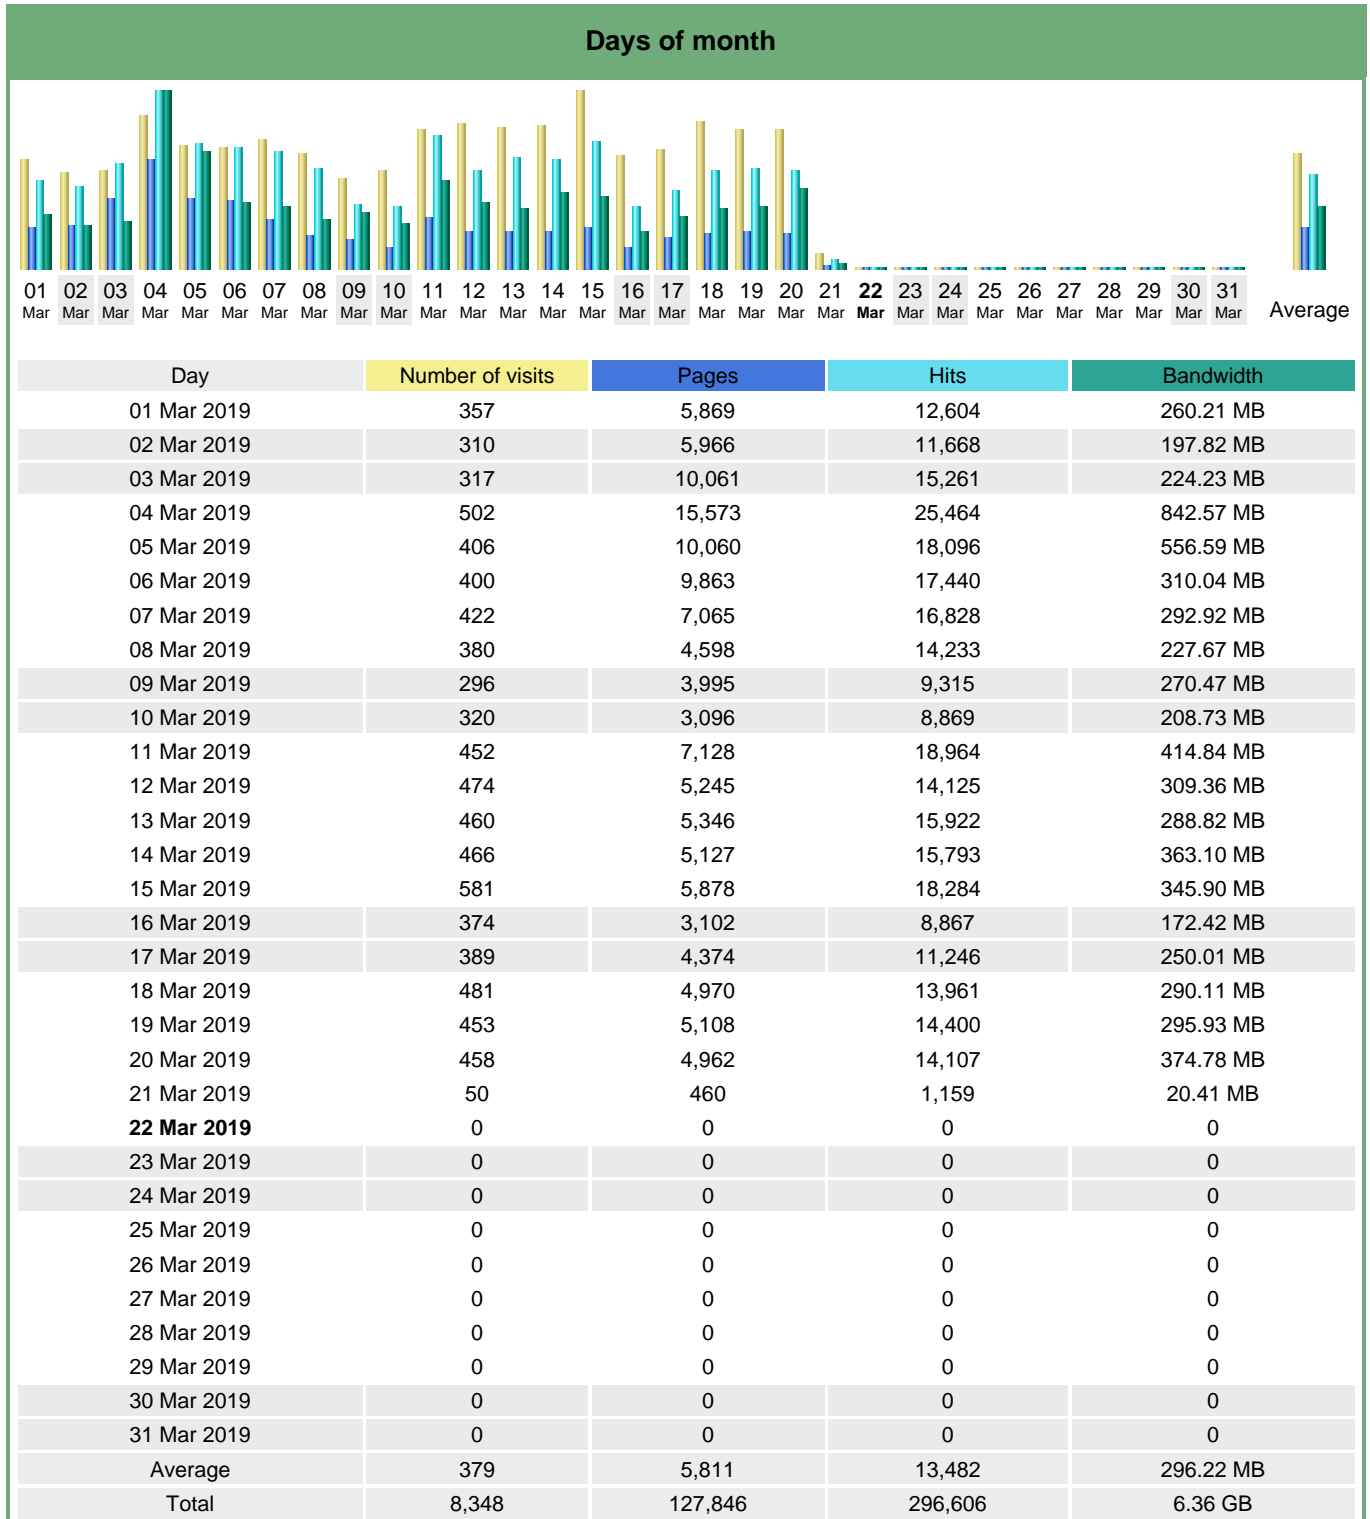

## Statistics of visits of the VIVC - March 2019

## Days of week

Day	Pages	Hits	Bandwidth
Mon	9,223	19,463	515.84 MB
Tue	6,804	15,540	387.29 MB
Wed	6,723	15,823	324.55 MB
Thu	4,217	11,260	225.48 MB
Fri	4,086	11,280	208.44 MB
Sat	4,354	9,950	213.57 MB
Sun	5,843	11,792	227.66 MB

## Hours

Hours	Pages	Hits	Bandwidth	Hours	Pages	Hits	Bandwidth
00	6,767	10,544	356.91 MB	12	7,357	16,816	279.58 MB
01	3,813	6,815	132.08 MB	13	7,969	17,991	347.71 MB
02	3,290	6,112	115.46 MB	14	7,201	18,396	350.37 MB
03	2,930	5,964	157.43 MB	15	6,461	17,231	339.17 MB
04	2,781	5,265	118.60 MB	16	5,932	15,678	299.59 MB
05	1,749	4,464	79.43 MB	17	5,842	15,738	235.84 MB
06	1,972	4,872	67.01 MB	18	4,976	13,732	290.14 MB
07	2,500	6,873	151.46 MB	19	4,526	13,724	270.84 MB
08	4,512	12,584	251.33 MB	20	6,015	14,567	269.63 MB
09	5,532	14,850	326.10 MB	21	6,348	13,724	335.98 MB
10	5,992	16,079	454.53 MB	22	9,002	14,958	516.10 MB
11	6,076	16,581	328.50 MB	23	8,303	13,048	443.15 MB