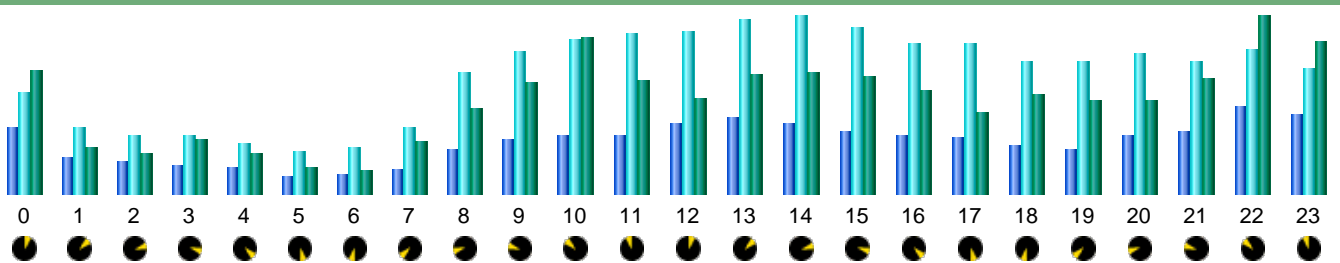

## Statistics of visits of the VIVC - March 2019

## Days of week

Day	Pages	Hits	Bandwidth
Mon	9,223	19,463	515.84 MB
Tue	6,804	15,540	387.29 MB
Wed	6,723	15,823	324.55 MB
Thu	4,217	11,260	225.48 MB
Fri	4,086	11,280	208.44 MB
Sat	4,354	9,950	213.57 MB
Sun	5,843	11,792	227.66 MB

## Hours

Hours	Pages	Hits	Bandwidth	Hours	Pages	Hits	Bandwidth
00	6,767	10,544	356.91 MB	12	7,357	16,816	279.58 MB
01	3,813	6,815	132.08 MB	13	7,969	17,991	347.71 MB
02	3,290	6,112	115.46 MB	14	7,201	18,396	350.37 MB
03	2,930	5,964	157.43 MB	15	6,461	17,231	339.17 MB
04	2,781	5,265	118.60 MB	16	5,932	15,678	299.59 MB
05	1,749	4,464	79.43 MB	17	5,842	15,738	235.84 MB
06	1,972	4,872	67.01 MB	18	4,976	13,732	290.14 MB
07	2,500	6,873	151.46 MB	19	4,526	13,724	270.84 MB
08	4,512	12,584	251.33 MB	20	6,015	14,567	269.63 MB
09	5,532	14,850	326.10 MB	21	6,348	13,724	335.98 MB
10	5,992	16,079	454.53 MB	22	9,002	14,958	516.10 MB
11	6,076	16,581	328.50 MB	23	8,303	13,048	443.15 MB