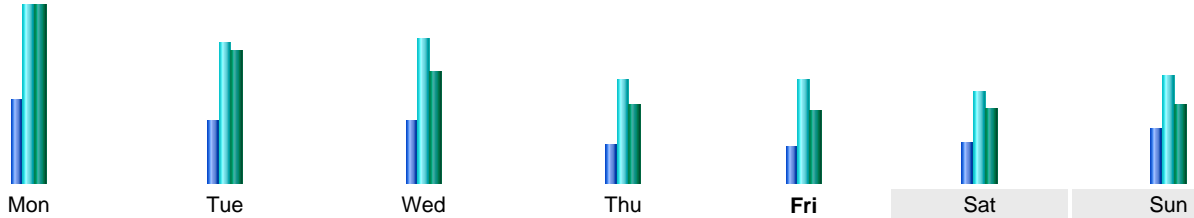

## Statistics of visits of the VIVC - March 2019

## Days of week

Day	Pages	Hits	Bandwidth
Mon	9,223	19,463	515.84 MB
Tue	6,804	15,540	387.29 MB
Wed	6,723	15,823	324.55 MB
Thu	4,217	11,260	225.48 MB
Fri	4,086	11,280	208.44 MB
Sat	4,354	9,950	213.57 MB
Sun	5,843	11,792	227.66 MB

## Hours

Hours	Pages	Hits	Bandwidth	Hours	Pages	Hits	Bandwidth
00	6,767	10,544	356.91 MB	12	7,357	16,816	279.58 MB
01	3,813	6,815	132.08 MB	13	7,969	17,991	347.71 MB
02	3,290	6,112	115.46 MB	14	7,201	18,396	350.37 MB
03	2,930	5,964	157.43 MB	15	6,461	17,231	339.17 MB
04	2,781	5,265	118.60 MB	16	5,932	15,678	299.59 MB
05	1,749	4,464	79.43 MB	17	5,842	15,738	235.84 MB
06	1,972	4,872	67.01 MB	18	4,976	13,732	290.14 MB
07	2,500	6,873	151.46 MB	19	4,526	13,724	270.84 MB
08	4,512	12,584	251.33 MB	20	6,015	14,567	269.63 MB
09	5,532	14,850	326.10 MB	21	6,348	13,724	335.98 MB
10	5,992	16,079	454.53 MB	22	9,002	14,958	516.10 MB
11	6,076	16,581	328.50 MB	23	8,303	13,048	443.15 MB