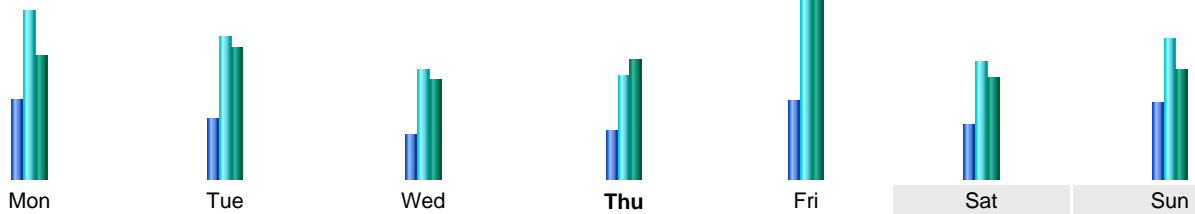

Statistics of visits of the VIVC - February 2019

Days of week

Day	Pages	Hits	Bandwidth
Mon	7,274	15,296	245.24 MB
Tue	5,517	12,937	263.60 MB
Wed	3,953	10,001	197.04 MB
Thu	4,306	9,453	236.74 MB
Fri	7,027	16,143	354.53 MB
Sat	5,014	10,671	200.94 MB
Sun	6,883	12,801	220.27 MB

Hours

Hours	Pages	Hits	Bandwidth	Hours	Pages	Hits	Bandwidth
00	4,481	7,858	162.36 MB	12	7,093	15,419	322.85 MB
01	3,358	4,995	110.47 MB	13	7,231	15,953	349.22 MB
02	2,778	5,390	118.73 MB	14	6,888	14,999	312.93 MB
03	3,831	6,485	108.14 MB	15	6,808	15,347	347.83 MB
04	3,028	5,203	78.04 MB	16	6,293	14,758	264.80 MB
05	3,923	6,177	85.40 MB	17	5,721	16,689	375.13 MB
06	2,676	6,139	77.53 MB	18	6,094	12,752	253.74 MB
07	2,736	6,579	101.08 MB	19	4,819	11,617	315.55 MB
08	4,055	9,632	214.55 MB	20	4,097	11,227	197.07 MB
09	5,546	13,118	241.37 MB	21	4,595	10,716	238.98 MB
10	5,680	15,209	259.15 MB	22	6,283	10,916	184.73 MB
11	7,173	16,596	311.23 MB	23	4,742	8,138	124.21 MB