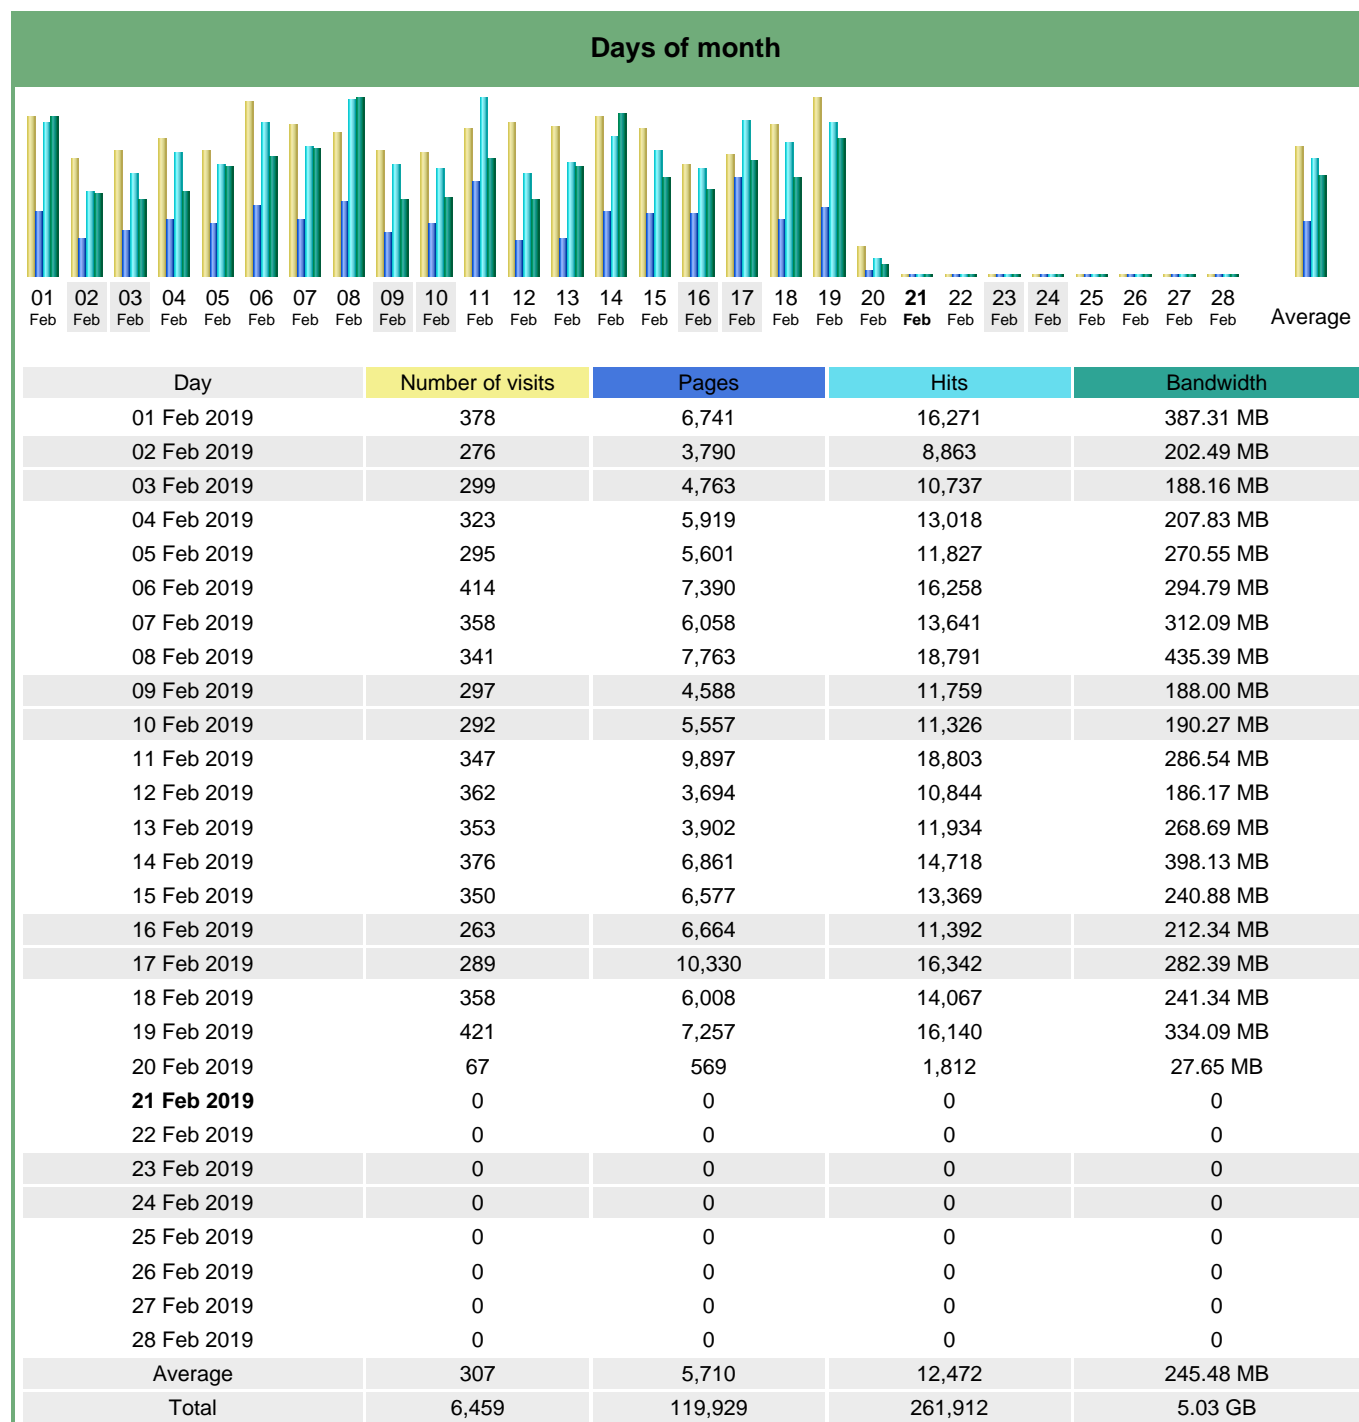

Statistics of visits of the VIVC - February 2019

Days of week

Day	Pages	Hits	Bandwidth
Mon	7,274	15,296	245.24 MB
Tue	5,517	12,937	263.60 MB
Wed	3,953	10,001	197.04 MB
Thu	4,306	9,453	236.74 MB
Fri	7,027	16,143	354.53 MB
Sat	5,014	10,671	200.94 MB
Sun	6,883	12,801	220.27 MB

Hours

Hours	Pages	Hits	Bandwidth	Hours	Pages	Hits	Bandwidth
00	4,481	7,858	162.36 MB	12	7,093	15,419	322.85 MB
01	3,358	4,995	110.47 MB	13	7,231	15,953	349.22 MB
02	2,778	5,390	118.73 MB	14	6,888	14,999	312.93 MB
03	3,831	6,485	108.14 MB	15	6,808	15,347	347.83 MB
04	3,028	5,203	78.04 MB	16	6,293	14,758	264.80 MB
05	3,923	6,177	85.40 MB	17	5,721	16,689	375.13 MB
06	2,676	6,139	77.53 MB	18	6,094	12,752	253.74 MB
07	2,736	6,579	101.08 MB	19	4,819	11,617	315.55 MB
08	4,055	9,632	214.55 MB	20	4,097	11,227	197.07 MB
09	5,546	13,118	241.37 MB	21	4,595	10,716	238.98 MB
10	5,680	15,209	259.15 MB	22	6,283	10,916	184.73 MB
11	7,173	16,596	311.23 MB	23	4,742	8,138	124.21 MB