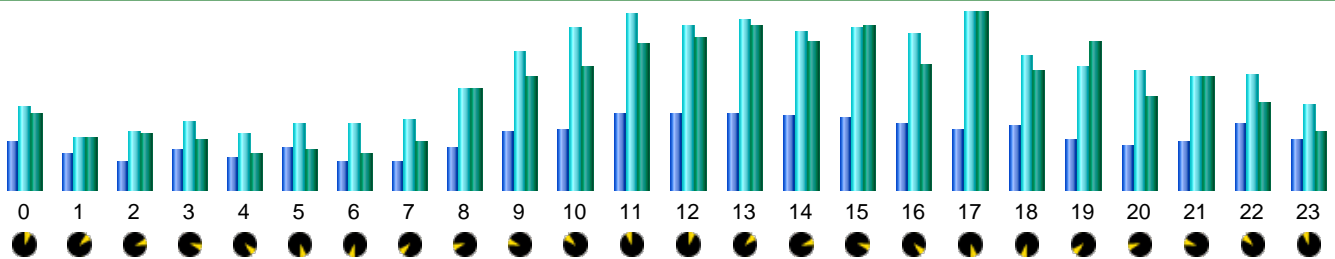

Statistics of visits of the VIVC - February 2019

Days of week

Day	Pages	Hits	Bandwidth
Mon	7,274	15,296	245.24 MB
Tue	5,517	12,937	263.60 MB
Wed	3,953	10,001	197.04 MB
Thu	4,306	9,453	236.74 MB
Fri	7,027	16,143	354.53 MB
Sat	5,014	10,671	200.94 MB
Sun	6,883	12,801	220.27 MB

Hours

Hours	Pages	Hits	Bandwidth	Hours	Pages	Hits	Bandwidth
00	4,481	7,858	162.36 MB	12	7,093	15,419	322.85 MB
01	3,358	4,995	110.47 MB	13	7,231	15,953	349.22 MB
02	2,778	5,390	118.73 MB	14	6,888	14,999	312.93 MB
03	3,831	6,485	108.14 MB	15	6,808	15,347	347.83 MB
04	3,028	5,203	78.04 MB	16	6,293	14,758	264.80 MB
05	3,923	6,177	85.40 MB	17	5,721	16,689	375.13 MB
06	2,676	6,139	77.53 MB	18	6,094	12,752	253.74 MB
07	2,736	6,579	101.08 MB	19	4,819	11,617	315.55 MB
08	4,055	9,632	214.55 MB	20	4,097	11,227	197.07 MB
09	5,546	13,118	241.37 MB	21	4,595	10,716	238.98 MB
10	5,680	15,209	259.15 MB	22	6,283	10,916	184.73 MB
11	7,173	16,596	311.23 MB	23	4,742	8,138	124.21 MB