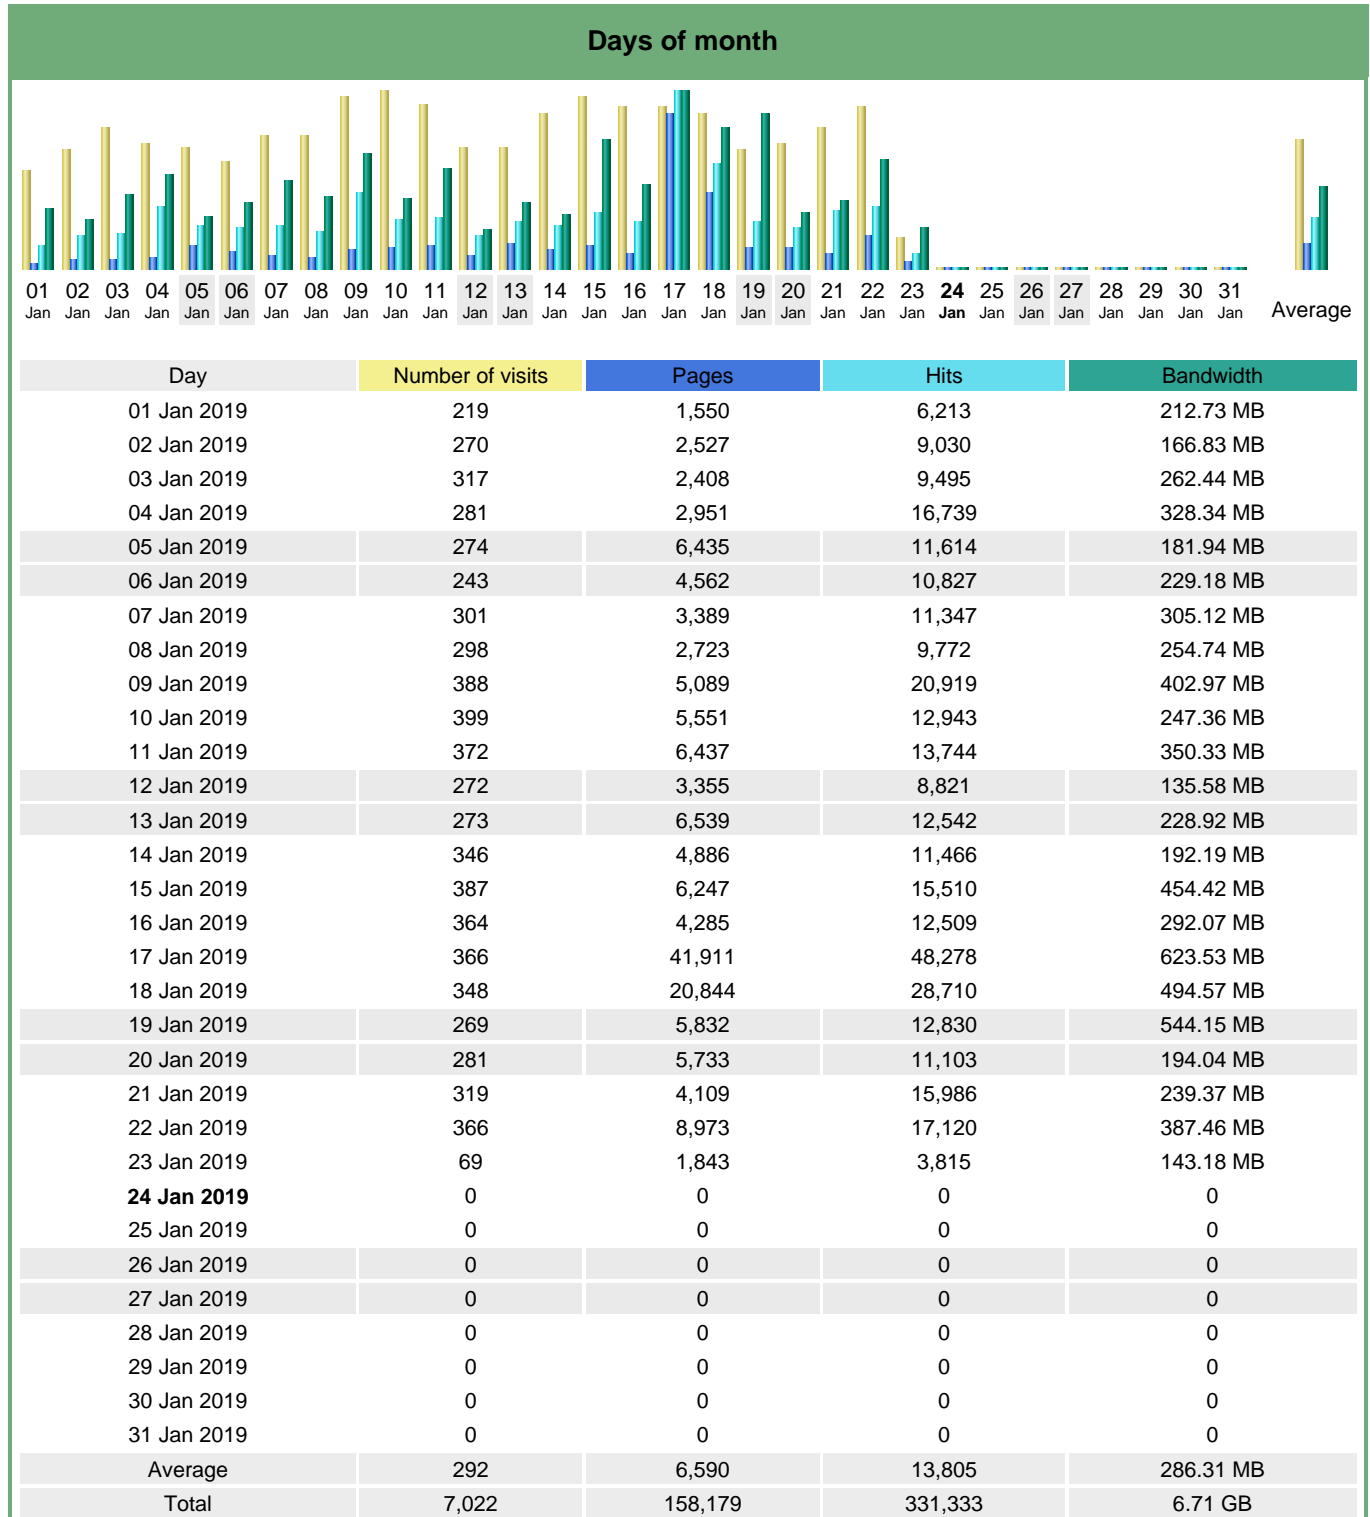

Statistics of visits of the VIVC - January 2019

Days of week

Day	Pages	Hits	Bandwidth
Mon	4,128	12,933	245.56 MB
Tue	4,873	12,153	327.34 MB
Wed	3,436	11,568	251.26 MB
Thu	12,467	17,679	283.34 MB
Fri	10,077	19,731	391.08 MB
Sat	5,207	11,088	287.22 MB
Sun	5,611	11,490	217.38 MB

Hours

Hours	Pages	Hits	Bandwidth	Hours	Pages	Hits	Bandwidth
00	3,945	8,787	142.01 MB	12	5,782	14,614	368.70 MB
01	2,777	6,976	125.63 MB	13	6,981	17,904	338.73 MB
02	12,981	15,666	230.77 MB	14	9,094	22,381	408.98 MB
03	5,663	9,923	233.47 MB	15	13,418	22,544	455.05 MB
04	1,453	6,404	304.44 MB	16	12,342	20,922	436.74 MB
05	996	4,081	75.54 MB	17	16,267	24,184	375.47 MB
06	1,538	7,013	157.17 MB	18	18,173	26,303	428.92 MB
07	2,270	7,472	145.84 MB	19	6,407	15,475	329.40 MB
08	2,866	9,548	192.52 MB	20	5,542	13,138	257.04 MB
09	4,410	11,942	417.26 MB	21	4,981	11,537	243.38 MB
10	5,063	14,380	336.14 MB	22	4,806	10,494	244.47 MB
11	5,778	20,030	438.53 MB	23	4,646	9,615	185.29 MB