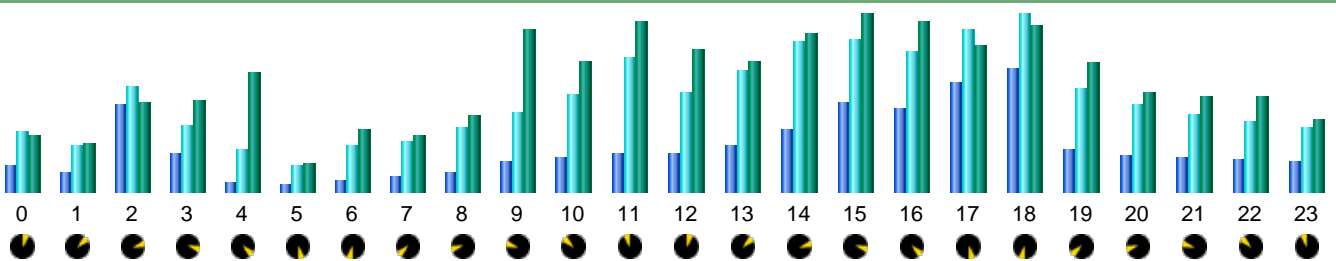

Statistics of visits of the VIVC - January 2019

Days of week

Day	Pages	Hits	Bandwidth
Mon	4,128	12,933	245.56 MB
Tue	4,873	12,153	327.34 MB
Wed	3,436	11,568	251.26 MB
Thu	12,467	17,679	283.34 MB
Fri	10,077	19,731	391.08 MB
Sat	5,207	11,088	287.22 MB
Sun	5,611	11,490	217.38 MB

Hours

Hours	Pages	Hits	Bandwidth	Hours	Pages	Hits	Bandwidth
00	3,945	8,787	142.01 MB	12	5,782	14,614	368.70 MB
01	2,777	6,976	125.63 MB	13	6,981	17,904	338.73 MB
02	12,981	15,666	230.77 MB	14	9,094	22,381	408.98 MB
03	5,663	9,923	233.47 MB	15	13,418	22,544	455.05 MB
04	1,453	6,404	304.44 MB	16	12,342	20,922	436.74 MB
05	996	4,081	75.54 MB	17	16,267	24,184	375.47 MB
06	1,538	7,013	157.17 MB	18	18,173	26,303	428.92 MB
07	2,270	7,472	145.84 MB	19	6,407	15,475	329.40 MB
08	2,866	9,548	192.52 MB	20	5,542	13,138	257.04 MB
09	4,410	11,942	417.26 MB	21	4,981	11,537	243.38 MB
10	5,063	14,380	336.14 MB	22	4,806	10,494	244.47 MB
11	5,778	20,030	438.53 MB	23	4,646	9,615	185.29 MB