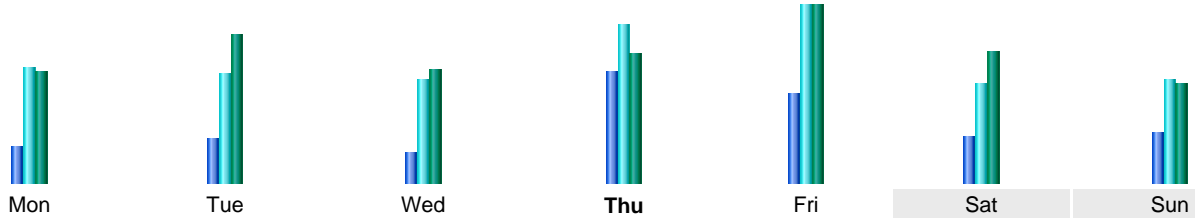

Statistics of visits of the VIVC - January 2019

Days of week

Day	Pages	Hits	Bandwidth
Mon	4,128	12,933	245.56 MB
Tue	4,873	12,153	327.34 MB
Wed	3,436	11,568	251.26 MB
Thu	12,467	17,679	283.34 MB
Fri	10,077	19,731	391.08 MB
Sat	5,207	11,088	287.22 MB
Sun	5,611	11,490	217.38 MB

Hours

Hours	Pages	Hits	Bandwidth	Hours	Pages	Hits	Bandwidth
00	3,945	8,787	142.01 MB	12	5,782	14,614	368.70 MB
01	2,777	6,976	125.63 MB	13	6,981	17,904	338.73 MB
02	12,981	15,666	230.77 MB	14	9,094	22,381	408.98 MB
03	5,663	9,923	233.47 MB	15	13,418	22,544	455.05 MB
04	1,453	6,404	304.44 MB	16	12,342	20,922	436.74 MB
05	996	4,081	75.54 MB	17	16,267	24,184	375.47 MB
06	1,538	7,013	157.17 MB	18	18,173	26,303	428.92 MB
07	2,270	7,472	145.84 MB	19	6,407	15,475	329.40 MB
08	2,866	9,548	192.52 MB	20	5,542	13,138	257.04 MB
09	4,410	11,942	417.26 MB	21	4,981	11,537	243.38 MB
10	5,063	14,380	336.14 MB	22	4,806	10,494	244.47 MB
11	5,778	20,030	438.53 MB	23	4,646	9,615	185.29 MB