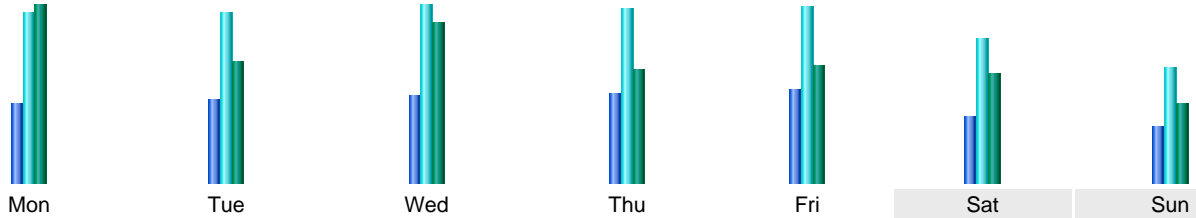

## Statistics of visits of the VIVC - May 2018

## Days of week

Day	Pages	Hits	Bandwidth
Mon	5,942	12,769	482.77 MB
Tue	6,305	12,719	329.16 MB
Wed	6,633	13,305	439.11 MB
Thu	6,685	13,030	305.84 MB
Fri	6,968	13,266	320.89 MB
Sat	4,976	10,882	298.91 MB
Sun	4,226	8,714	216.63 MB

## Hours

Hours	Pages	Hits	Bandwidth	Hours	Pages	Hits	Bandwidth
00	8,382	13,464	489.92 MB	12	12,457	22,984	664.90 MB
01	7,534	12,255	821.87 MB	13	12,637	22,495	607.24 MB
02	6,620	10,258	344.23 MB	14	10,865	22,494	646.57 MB
03	4,089	7,500	167.63 MB	15	8,967	20,197	500.90 MB
04	4,603	8,184	176.70 MB	16	10,829	20,537	457.60 MB
05	2,488	4,780	106.90 MB	17	11,399	20,757	575.83 MB
06	3,236	7,228	204.50 MB	18	7,653	15,208	443.39 MB
07	3,082	8,972	328.18 MB	19	8,821	18,205	487.09 MB
08	5,110	12,965	393.41 MB	20	10,854	19,890	461.73 MB
09	6,160	15,229	382.99 MB	21	7,129	21,643	584.96 MB
10	7,344	19,937	510.81 MB	22	8,659	18,275	463.58 MB
11	9,724	20,634	426.21 MB	23	7,931	13,718	400.20 MB