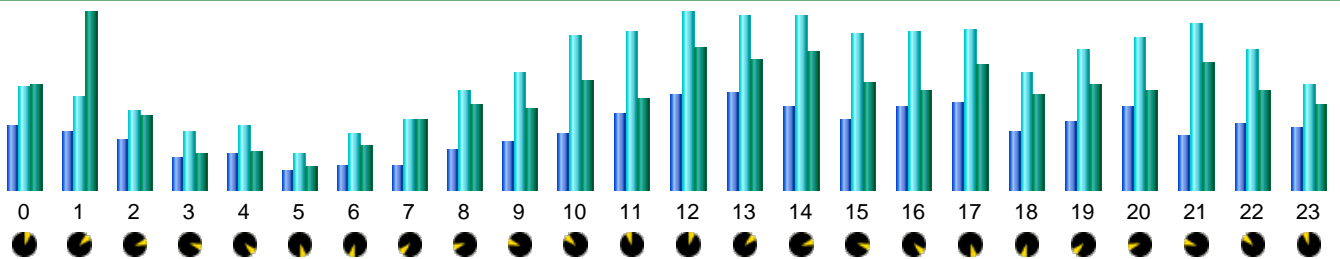

## Statistics of visits of the VIVC - May 2018

## Days of week

Day	Pages	Hits	Bandwidth
Mon	5,942	12,769	482.77 MB
Tue	6,305	12,719	329.16 MB
Wed	6,633	13,305	439.11 MB
Thu	6,685	13,030	305.84 MB
Fri	6,968	13,266	320.89 MB
Sat	4,976	10,882	298.91 MB
Sun	4,226	8,714	216.63 MB

## Hours

Hours	Pages	Hits	Bandwidth	Hours	Pages	Hits	Bandwidth
00	8,382	13,464	489.92 MB	12	12,457	22,984	664.90 MB
01	7,534	12,255	821.87 MB	13	12,637	22,495	607.24 MB
02	6,620	10,258	344.23 MB	14	10,865	22,494	646.57 MB
03	4,089	7,500	167.63 MB	15	8,967	20,197	500.90 MB
04	4,603	8,184	176.70 MB	16	10,829	20,537	457.60 MB
05	2,488	4,780	106.90 MB	17	11,399	20,757	575.83 MB
06	3,236	7,228	204.50 MB	18	7,653	15,208	443.39 MB
07	3,082	8,972	328.18 MB	19	8,821	18,205	487.09 MB
08	5,110	12,965	393.41 MB	20	10,854	19,890	461.73 MB
09	6,160	15,229	382.99 MB	21	7,129	21,643	584.96 MB
10	7,344	19,937	510.81 MB	22	8,659	18,275	463.58 MB
11	9,724	20,634	426.21 MB	23	7,931	13,718	400.20 MB