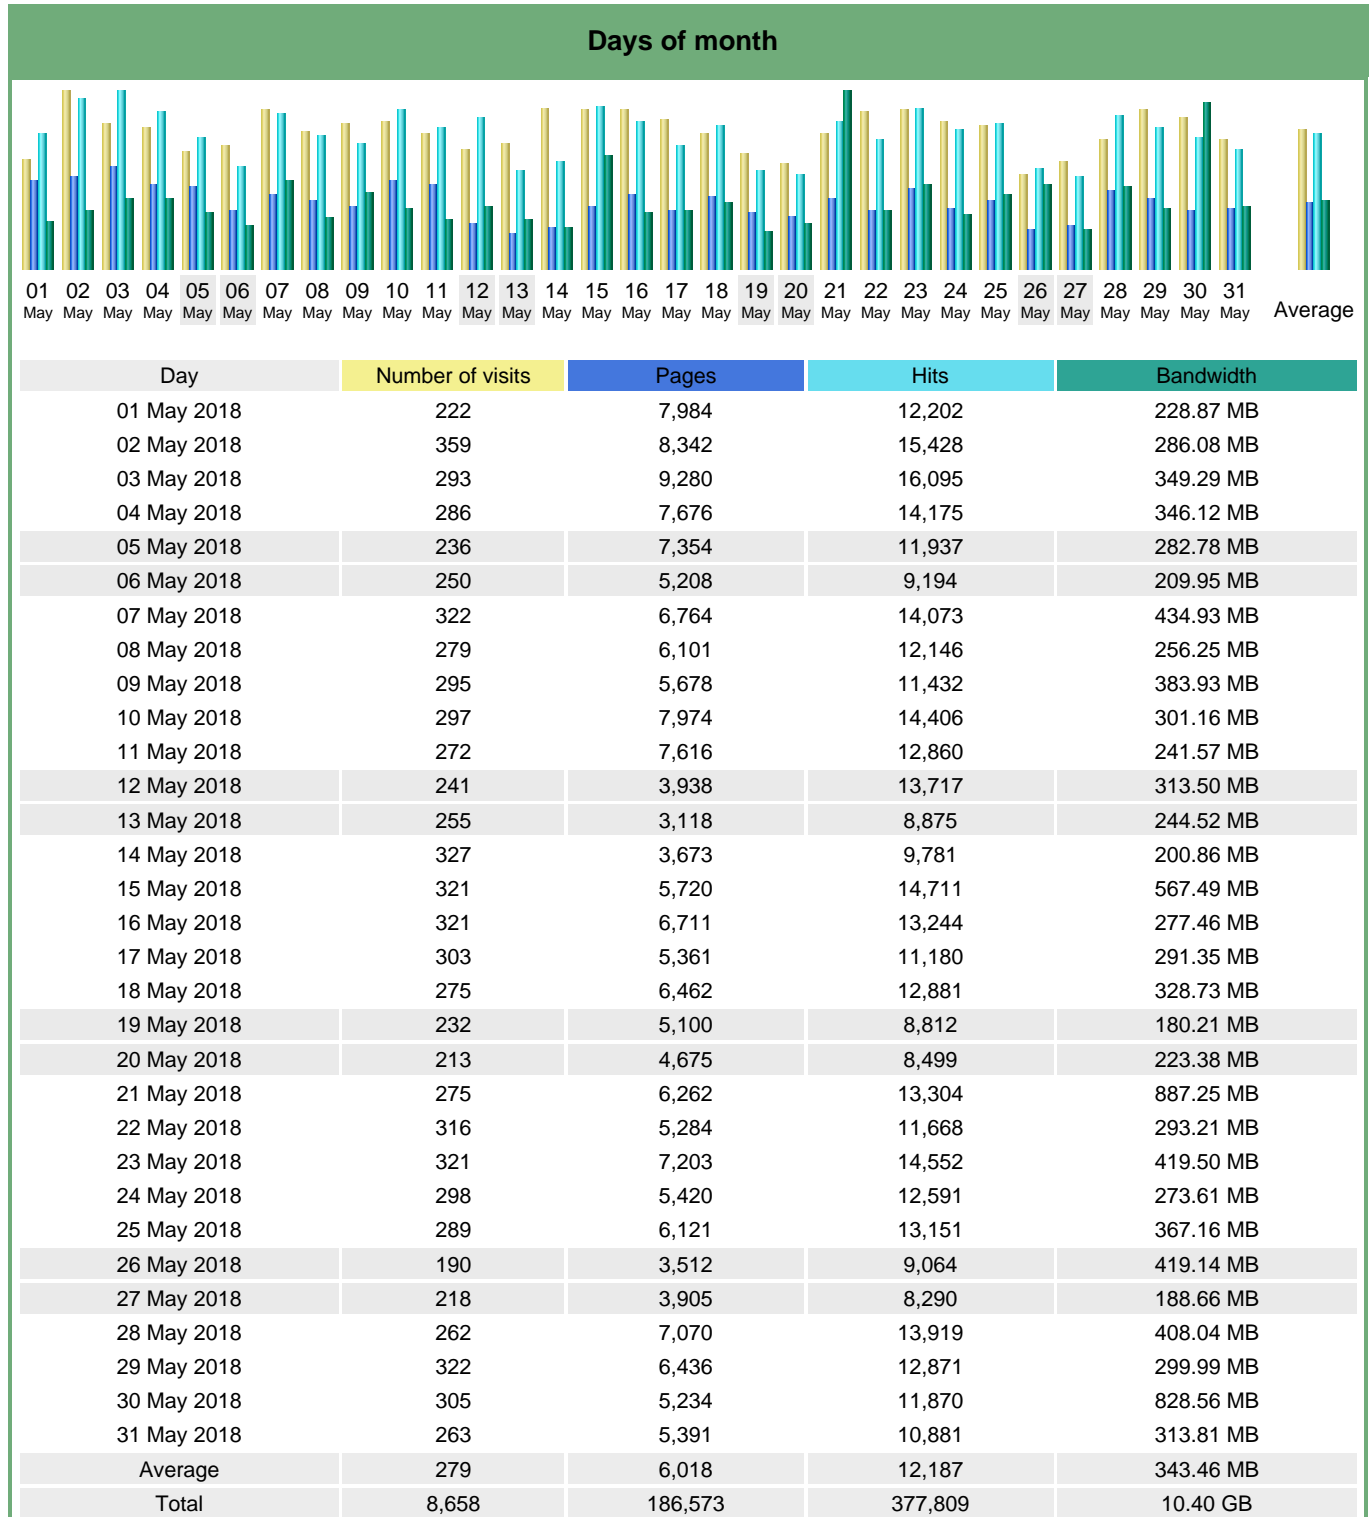

## Statistics of visits of the VIVC - May 2018

## Days of week

Day	Pages	Hits	Bandwidth
Mon	5,942	12,769	482.77 MB
Tue	6,305	12,719	329.16 MB
Wed	6,633	13,305	439.11 MB
Thu	6,685	13,030	305.84 MB
Fri	6,968	13,266	320.89 MB
Sat	4,976	10,882	298.91 MB
Sun	4,226	8,714	216.63 MB

## Hours

Hours	Pages	Hits	Bandwidth	Hours	Pages	Hits	Bandwidth
00	8,382	13,464	489.92 MB	12	12,457	22,984	664.90 MB
01	7,534	12,255	821.87 MB	13	12,637	22,495	607.24 MB
02	6,620	10,258	344.23 MB	14	10,865	22,494	646.57 MB
03	4,089	7,500	167.63 MB	15	8,967	20,197	500.90 MB
04	4,603	8,184	176.70 MB	16	10,829	20,537	457.60 MB
05	2,488	4,780	106.90 MB	17	11,399	20,757	575.83 MB
06	3,236	7,228	204.50 MB	18	7,653	15,208	443.39 MB
07	3,082	8,972	328.18 MB	19	8,821	18,205	487.09 MB
08	5,110	12,965	393.41 MB	20	10,854	19,890	461.73 MB
09	6,160	15,229	382.99 MB	21	7,129	21,643	584.96 MB
10	7,344	19,937	510.81 MB	22	8,659	18,275	463.58 MB
11	9,724	20,634	426.21 MB	23	7,931	13,718	400.20 MB