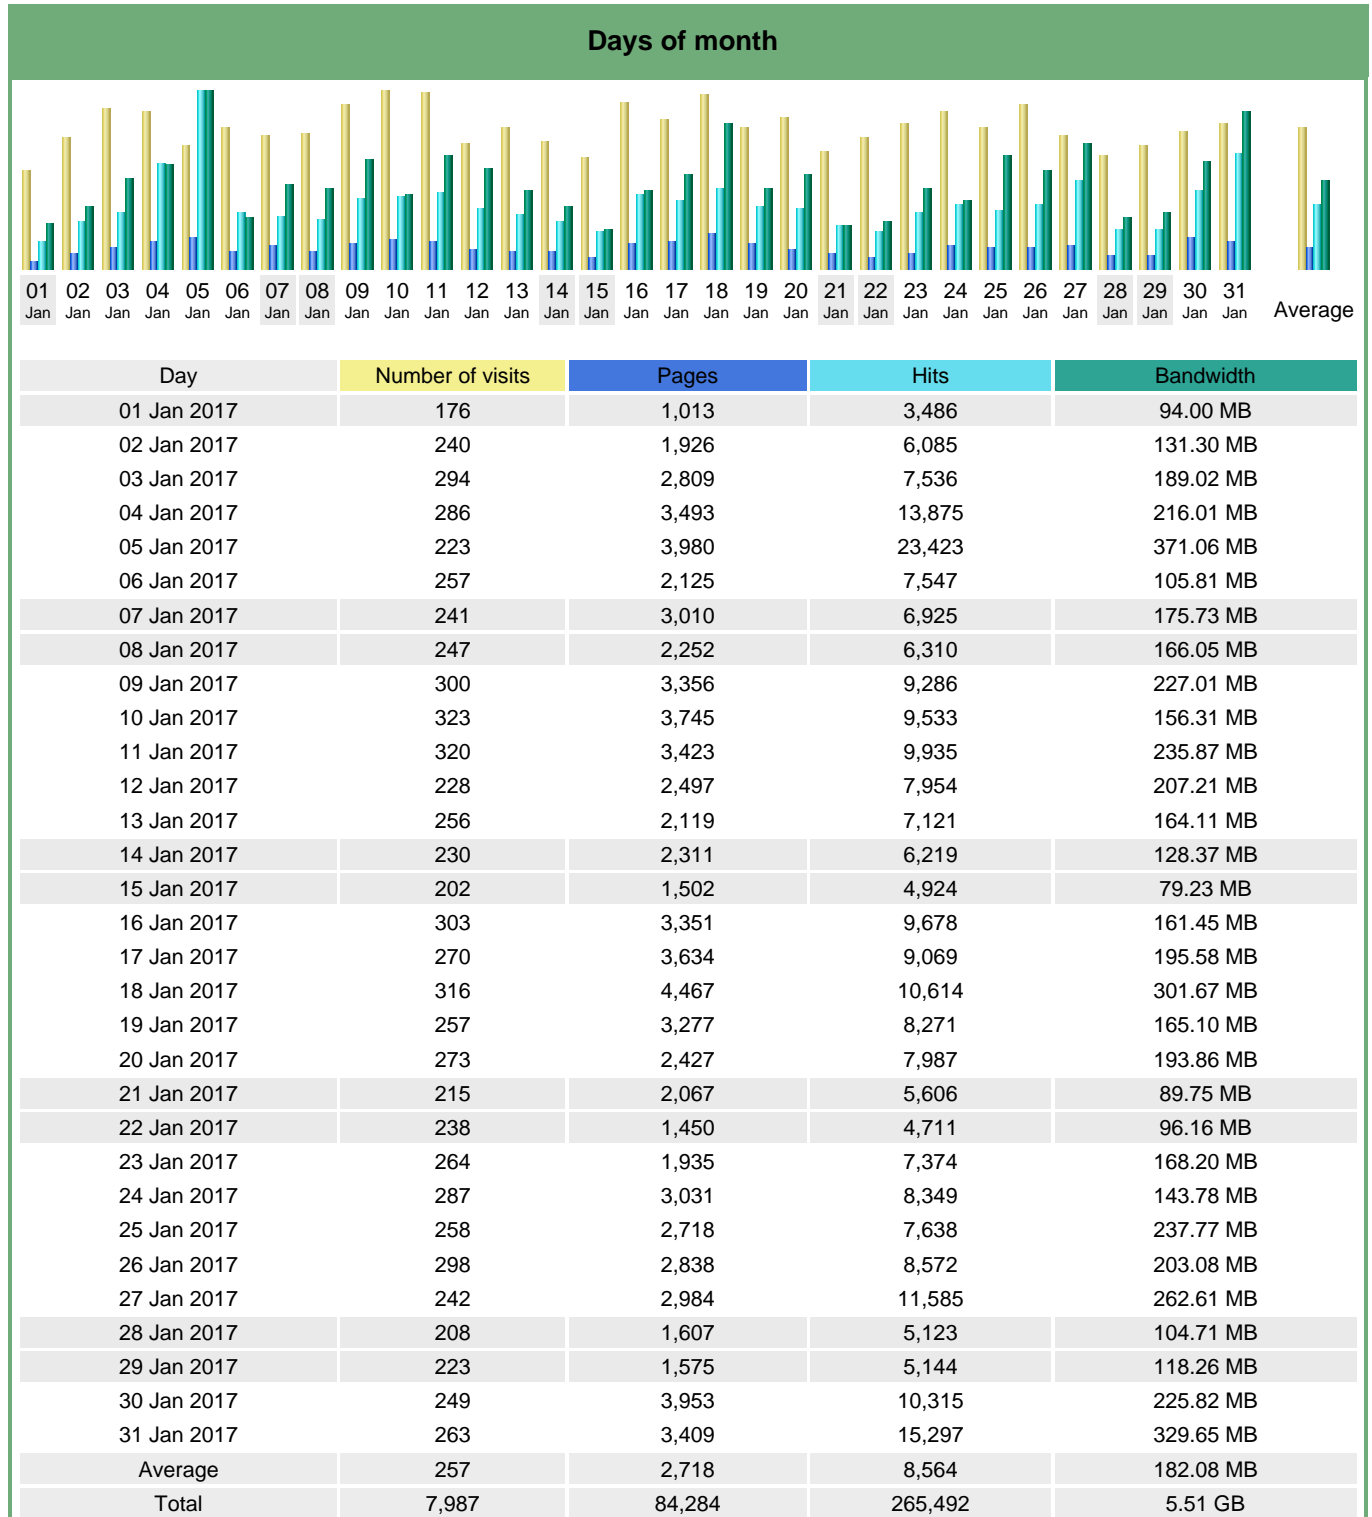

## Statistics of visits of the VIVC - January 2017

## Days of week

Day	Pages	Hits	Bandwidth
Mon	2,904	8,547	182.76 MB
Tue	3,325	9,956	202.87 MB
Wed	3,525	10,515	247.83 MB
Thu	3,148	12,055	236.61 MB
Fri	2,413	8,560	181.60 MB
Sat	2,248	5,968	124.64 MB
Sun	1,558	4,915	110.74 MB

## Hours

Hours	Pages	Hits	Bandwidth	Hours	Pages	Hits	Bandwidth
00	1,866	5,278	100.74 MB	12	5,590	16,018	366.33 MB
01	1,589	4,296	87.08 MB	13	5,532	22,995	363.20 MB
02	1,391	4,038	66.56 MB	14	5,699	20,016	363.21 MB
03	2,009	4,216	92.59 MB	15	4,860	14,865	365.65 MB
04	1,663	4,691	103.23 MB	16	5,439	14,948	357.37 MB
05	984	2,763	49.46 MB	17	4,882	13,577	274.91 MB
06	1,182	3,477	73.85 MB	18	4,715	15,987	285.11 MB
07	2,910	8,316	113.75 MB	19	4,217	11,083	285.51 MB
08	3,234	12,978	258.35 MB	20	3,436	10,913	275.50 MB
09	4,046	17,565	307.36 MB	21	2,989	10,123	208.78 MB
10	4,570	15,056	359.56 MB	22	2,804	8,454	220.70 MB
11	5,649	15,712	447.49 MB	23	3,028	8,127	218.25 MB