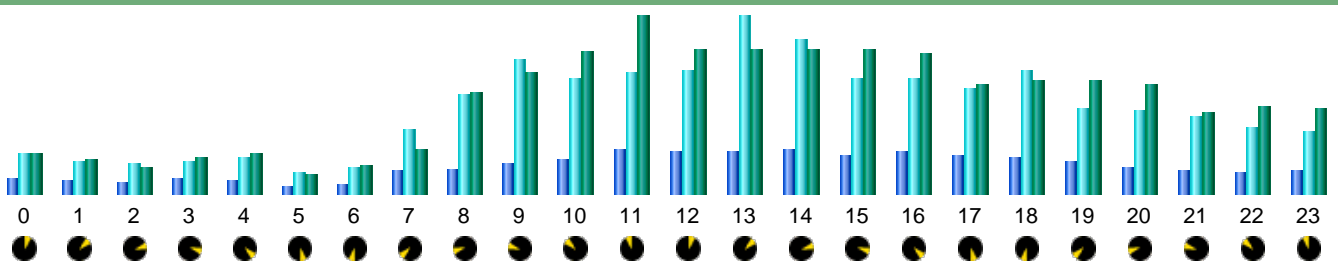

## Statistics of visits of the VIVC - January 2017

## Days of week

Day	Pages	Hits	Bandwidth
Mon	2,904	8,547	182.76 MB
Tue	3,325	9,956	202.87 MB
Wed	3,525	10,515	247.83 MB
Thu	3,148	12,055	236.61 MB
Fri	2,413	8,560	181.60 MB
Sat	2,248	5,968	124.64 MB
Sun	1,558	4,915	110.74 MB

## Hours

Hours	Pages	Hits	Bandwidth	Hours	Pages	Hits	Bandwidth
00	1,866	5,278	100.74 MB	12	5,590	16,018	366.33 MB
01	1,589	4,296	87.08 MB	13	5,532	22,995	363.20 MB
02	1,391	4,038	66.56 MB	14	5,699	20,016	363.21 MB
03	2,009	4,216	92.59 MB	15	4,860	14,865	365.65 MB
04	1,663	4,691	103.23 MB	16	5,439	14,948	357.37 MB
05	984	2,763	49.46 MB	17	4,882	13,577	274.91 MB
06	1,182	3,477	73.85 MB	18	4,715	15,987	285.11 MB
07	2,910	8,316	113.75 MB	19	4,217	11,083	285.51 MB
08	3,234	12,978	258.35 MB	20	3,436	10,913	275.50 MB
09	4,046	17,565	307.36 MB	21	2,989	10,123	208.78 MB
10	4,570	15,056	359.56 MB	22	2,804	8,454	220.70 MB
11	5,649	15,712	447.49 MB	23	3,028	8,127	218.25 MB