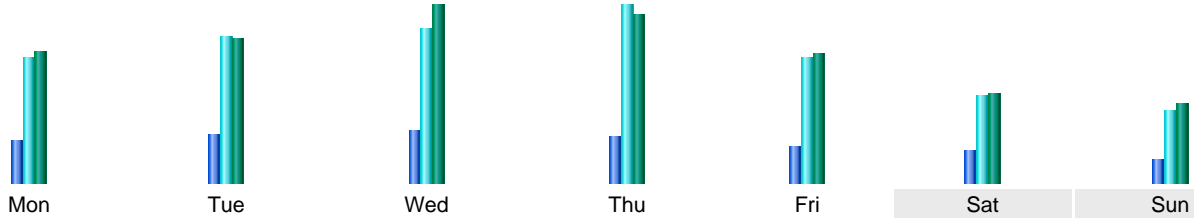

## Statistics of visits of the VIVC - January 2017

## Days of week

Day	Pages	Hits	Bandwidth
Mon	2,904	8,547	182.76 MB
Tue	3,325	9,956	202.87 MB
Wed	3,525	10,515	247.83 MB
Thu	3,148	12,055	236.61 MB
Fri	2,413	8,560	181.60 MB
Sat	2,248	5,968	124.64 MB
Sun	1,558	4,915	110.74 MB

## Hours

Hours	Pages	Hits	Bandwidth	Hours	Pages	Hits	Bandwidth
00	1,866	5,278	100.74 MB	12	5,590	16,018	366.33 MB
01	1,589	4,296	87.08 MB	13	5,532	22,995	363.20 MB
02	1,391	4,038	66.56 MB	14	5,699	20,016	363.21 MB
03	2,009	4,216	92.59 MB	15	4,860	14,865	365.65 MB
04	1,663	4,691	103.23 MB	16	5,439	14,948	357.37 MB
05	984	2,763	49.46 MB	17	4,882	13,577	274.91 MB
06	1,182	3,477	73.85 MB	18	4,715	15,987	285.11 MB
07	2,910	8,316	113.75 MB	19	4,217	11,083	285.51 MB
08	3,234	12,978	258.35 MB	20	3,436	10,913	275.50 MB
09	4,046	17,565	307.36 MB	21	2,989	10,123	208.78 MB
10	4,570	15,056	359.56 MB	22	2,804	8,454	220.70 MB
11	5,649	15,712	447.49 MB	23	3,028	8,127	218.25 MB