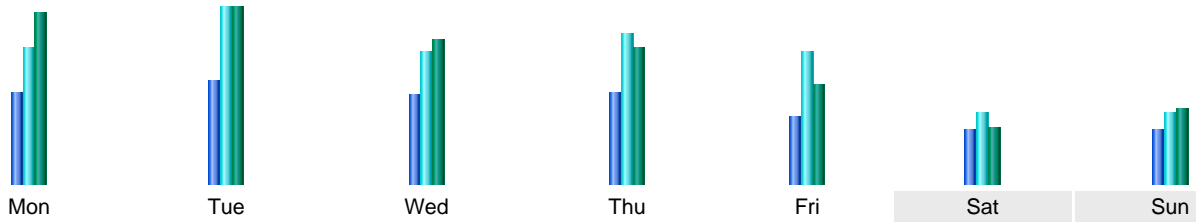

Statistics of visits of the VIVC - July 2016

Days of week

Day	Pages	Hits	Bandwidth
Mon	3,304	4,929	245.70 MB
Tue	3,668	6,347	252.86 MB
Wed	3,176	4,778	205.70 MB
Thu	3,286	5,389	195.94 MB
Fri	2,450	4,780	141.82 MB
Sat	1,907	2,580	81.15 MB
Sun	1,940	2,539	109.27 MB

Hours

Hours	Pages	Hits	Bandwidth	Hours	Pages	Hits	Bandwidth
00	1,655	2,067	55.07 MB	12	3,969	10,770	241.05 MB
01	1,199	1,446	42.23 MB	13	5,659	14,907	494.26 MB
02	1,594	2,208	79.85 MB	14	5,745	9,692	486.54 MB
03	1,972	2,370	76.79 MB	15	6,106	7,690	183.63 MB
04	1,446	1,956	126.83 MB	16	4,714	7,267	305.12 MB
05	1,268	1,546	120.48 MB	17	4,120	6,783	212.22 MB
06	2,853	3,496	99.56 MB	18	4,287	5,393	177.66 MB
07	2,998	4,544	116.53 MB	19	2,924	3,625	180.19 MB
08	3,270	4,556	158.76 MB	20	3,821	5,011	253.16 MB
09	4,420	5,521	180.96 MB	21	5,053	6,856	376.70 MB
10	5,255	7,396	325.67 MB	22	3,282	4,748	326.15 MB
11	5,436	12,362	427.98 MB	23	2,186	3,067	214.72 MB