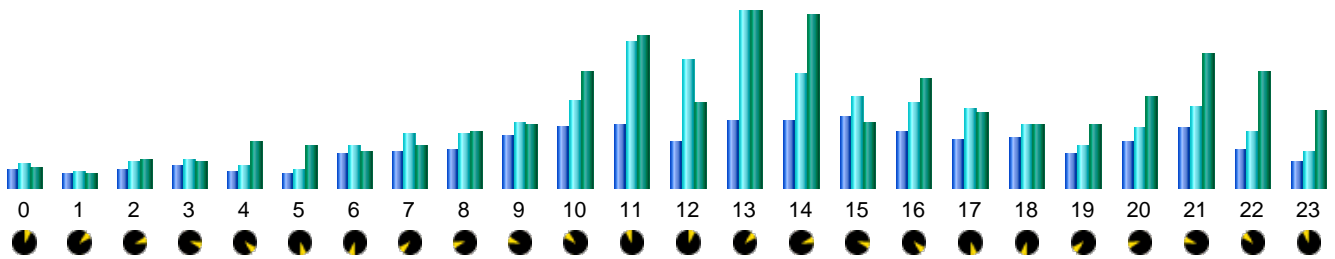

Statistics of visits of the VIVC - July 2016

Days of week

Day	Pages	Hits	Bandwidth
Mon	3,304	4,929	245.70 MB
Tue	3,668	6,347	252.86 MB
Wed	3,176	4,778	205.70 MB
Thu	3,286	5,389	195.94 MB
Fri	2,450	4,780	141.82 MB
Sat	1,907	2,580	81.15 MB
Sun	1,940	2,539	109.27 MB

Hours

Hours	Pages	Hits	Bandwidth	Hours	Pages	Hits	Bandwidth
00	1,655	2,067	55.07 MB	12	3,969	10,770	241.05 MB
01	1,199	1,446	42.23 MB	13	5,659	14,907	494.26 MB
02	1,594	2,208	79.85 MB	14	5,745	9,692	486.54 MB
03	1,972	2,370	76.79 MB	15	6,106	7,690	183.63 MB
04	1,446	1,956	126.83 MB	16	4,714	7,267	305.12 MB
05	1,268	1,546	120.48 MB	17	4,120	6,783	212.22 MB
06	2,853	3,496	99.56 MB	18	4,287	5,393	177.66 MB
07	2,998	4,544	116.53 MB	19	2,924	3,625	180.19 MB
08	3,270	4,556	158.76 MB	20	3,821	5,011	253.16 MB
09	4,420	5,521	180.96 MB	21	5,053	6,856	376.70 MB
10	5,255	7,396	325.67 MB	22	3,282	4,748	326.15 MB
11	5,436	12,362	427.98 MB	23	2,186	3,067	214.72 MB