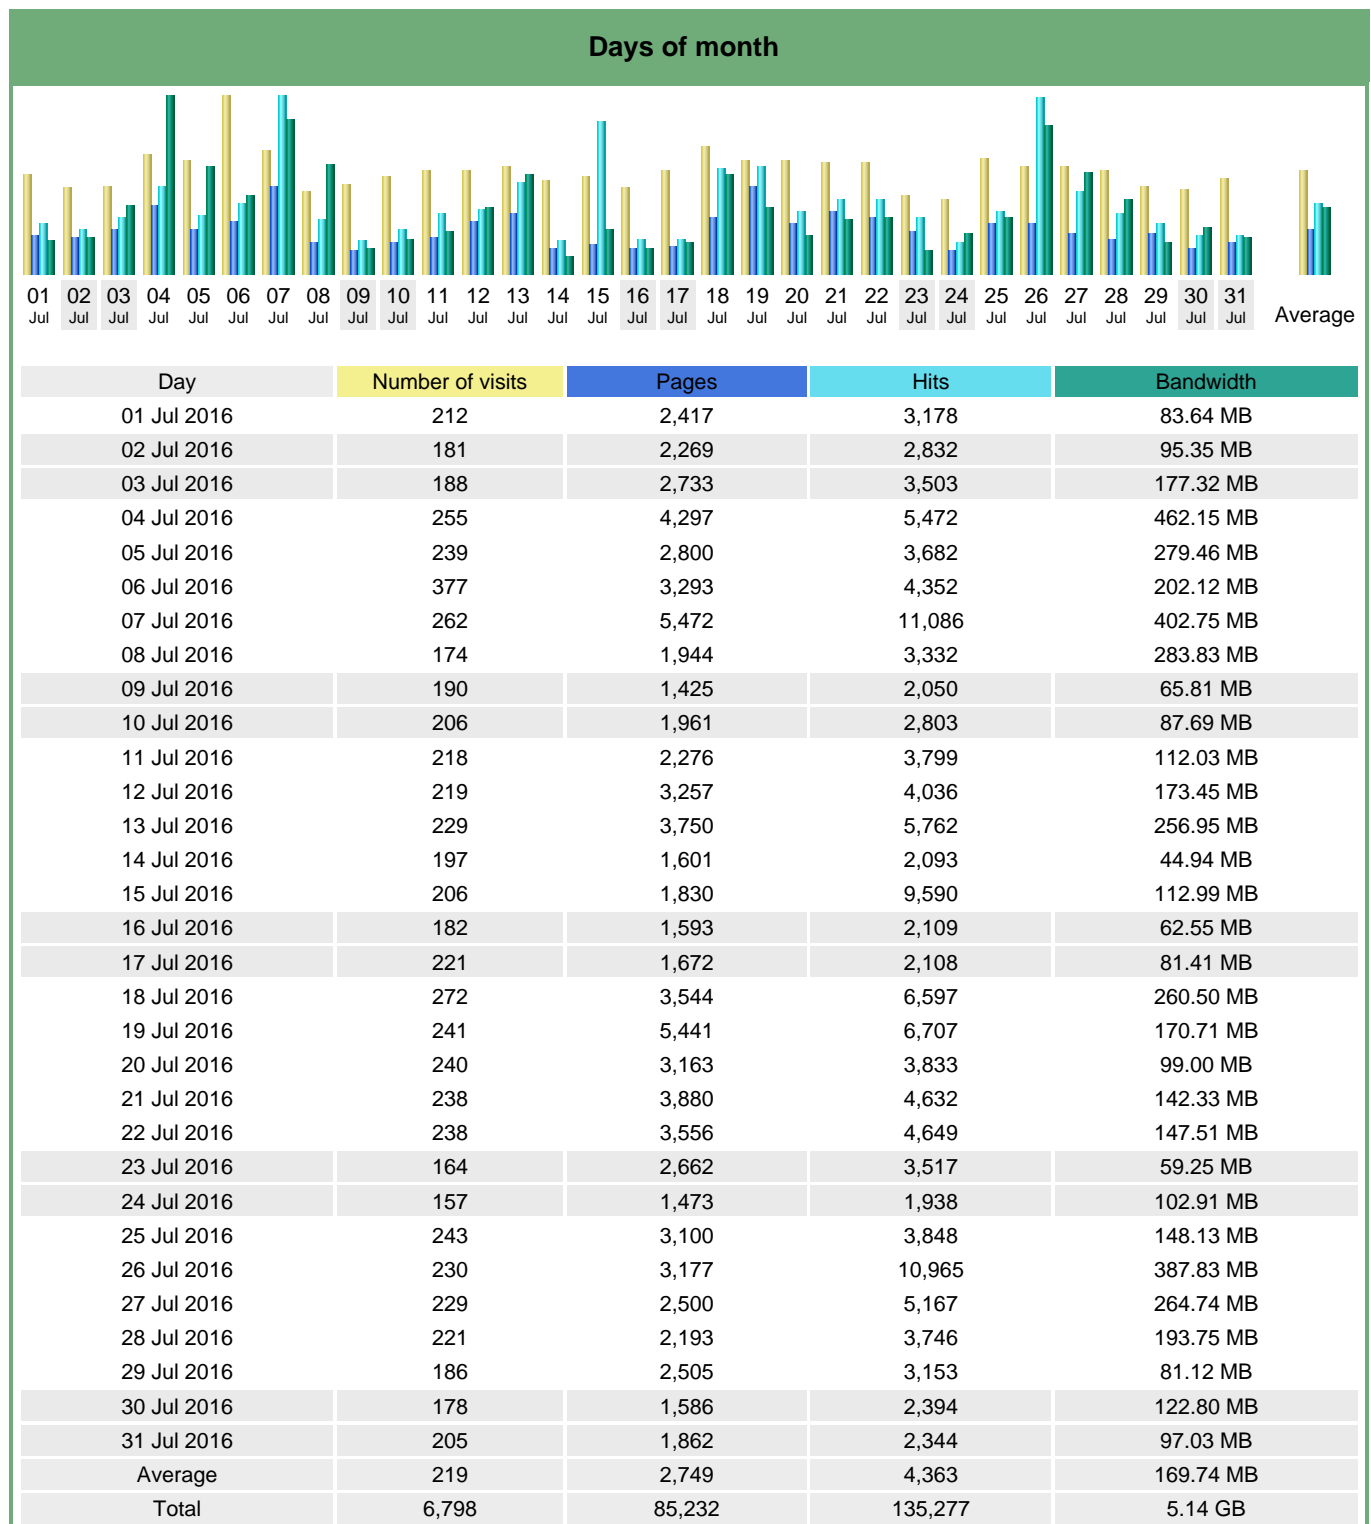

Statistics of visits of the VIVC - July 2016

Days of week

Day	Pages	Hits	Bandwidth
Mon	3,304	4,929	245.70 MB
Tue	3,668	6,347	252.86 MB
Wed	3,176	4,778	205.70 MB
Thu	3,286	5,389	195.94 MB
Fri	2,450	4,780	141.82 MB
Sat	1,907	2,580	81.15 MB
Sun	1,940	2,539	109.27 MB

Hours

Hours	Pages	Hits	Bandwidth	Hours	Pages	Hits	Bandwidth
00	1,655	2,067	55.07 MB	12	3,969	10,770	241.05 MB
01	1,199	1,446	42.23 MB	13	5,659	14,907	494.26 MB
02	1,594	2,208	79.85 MB	14	5,745	9,692	486.54 MB
03	1,972	2,370	76.79 MB	15	6,106	7,690	183.63 MB
04	1,446	1,956	126.83 MB	16	4,714	7,267	305.12 MB
05	1,268	1,546	120.48 MB	17	4,120	6,783	212.22 MB
06	2,853	3,496	99.56 MB	18	4,287	5,393	177.66 MB
07	2,998	4,544	116.53 MB	19	2,924	3,625	180.19 MB
08	3,270	4,556	158.76 MB	20	3,821	5,011	253.16 MB
09	4,420	5,521	180.96 MB	21	5,053	6,856	376.70 MB
10	5,255	7,396	325.67 MB	22	3,282	4,748	326.15 MB
11	5,436	12,362	427.98 MB	23	2,186	3,067	214.72 MB