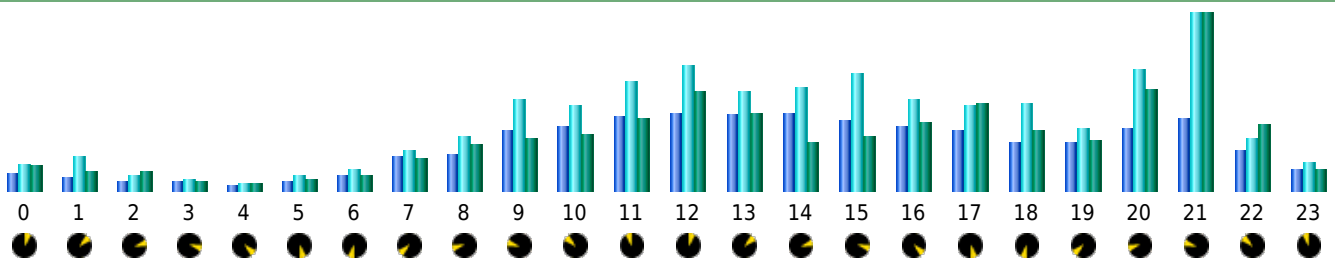

Statistics of visits of the VIVC - February 2016

Days of week

Day	Pages	Hits	Bandwidth
Mon	4,097	5,630	261.14 MB
Tue	3,424	7,506	347.50 MB
Wed	3,966	6,317	371.46 MB
Thu	3,723	5,251	251.03 MB
Fri	3,697	6,029	292.40 MB
Sat	2,568	3,729	209.23 MB
Sun	2,951	3,847	246.35 MB

Hours

Hours	Pages	Hits	Bandwidth	Hours	Pages	Hits	Bandwidth
00	1,545	2,505	160.38 MB	12	7,376	11,896	644.84 MB
01	1,188	3,288	122.85 MB	13	7,275	9,512	502.78 MB
02	937	1,412	116.78 MB	14	7,483	9,929	306.63 MB
03	902	1,128	57.10 MB	15	6,689	11,211	347.92 MB
04	520	615	44.21 MB	16	6,162	8,713	436.26 MB
05	857	1,348	64.45 MB	17	5,774	8,253	568.93 MB
06	1,457	1,973	94.50 MB	18	4,544	8,430	381.36 MB
07	3,235	3,874	214.00 MB	19	4,546	5,872	320.71 MB
08	3,551	5,246	293.13 MB	20	5,951	11,533	649.62 MB
09	5,671	8,692	331.55 MB	21	6,923	16,957	1.12 GB
10	6,143	8,189	358.35 MB	22	3,931	5,042	419.85 MB
11	7,115	10,524	467.79 MB	23	2,037	2,734	131.11 MB