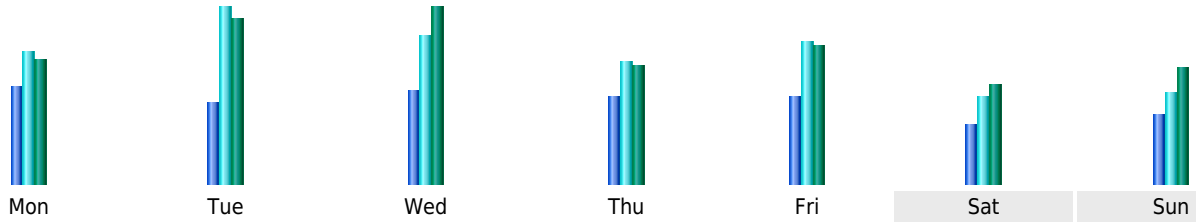

Statistics of visits of the VIVC - February 2016

Days of week

Day	Pages	Hits	Bandwidth
Mon	4,097	5,630	261.14 MB
Tue	3,424	7,506	347.50 MB
Wed	3,966	6,317	371.46 MB
Thu	3,723	5,251	251.03 MB
Fri	3,697	6,029	292.40 MB
Sat	2,568	3,729	209.23 MB
Sun	2,951	3,847	246.35 MB

Hours

Hours	Pages	Hits	Bandwidth	Hours	Pages	Hits	Bandwidth
00	1,545	2,505	160.38 MB	12	7,376	11,896	644.84 MB
01	1,188	3,288	122.85 MB	13	7,275	9,512	502.78 MB
02	937	1,412	116.78 MB	14	7,483	9,929	306.63 MB
03	902	1,128	57.10 MB	15	6,689	11,211	347.92 MB
04	520	615	44.21 MB	16	6,162	8,713	436.26 MB
05	857	1,348	64.45 MB	17	5,774	8,253	568.93 MB
06	1,457	1,973	94.50 MB	18	4,544	8,430	381.36 MB
07	3,235	3,874	214.00 MB	19	4,546	5,872	320.71 MB
08	3,551	5,246	293.13 MB	20	5,951	11,533	649.62 MB
09	5,671	8,692	331.55 MB	21	6,923	16,957	1.12 GB
10	6,143	8,189	358.35 MB	22	3,931	5,042	419.85 MB
11	7,115	10,524	467.79 MB	23	2,037	2,734	131.11 MB