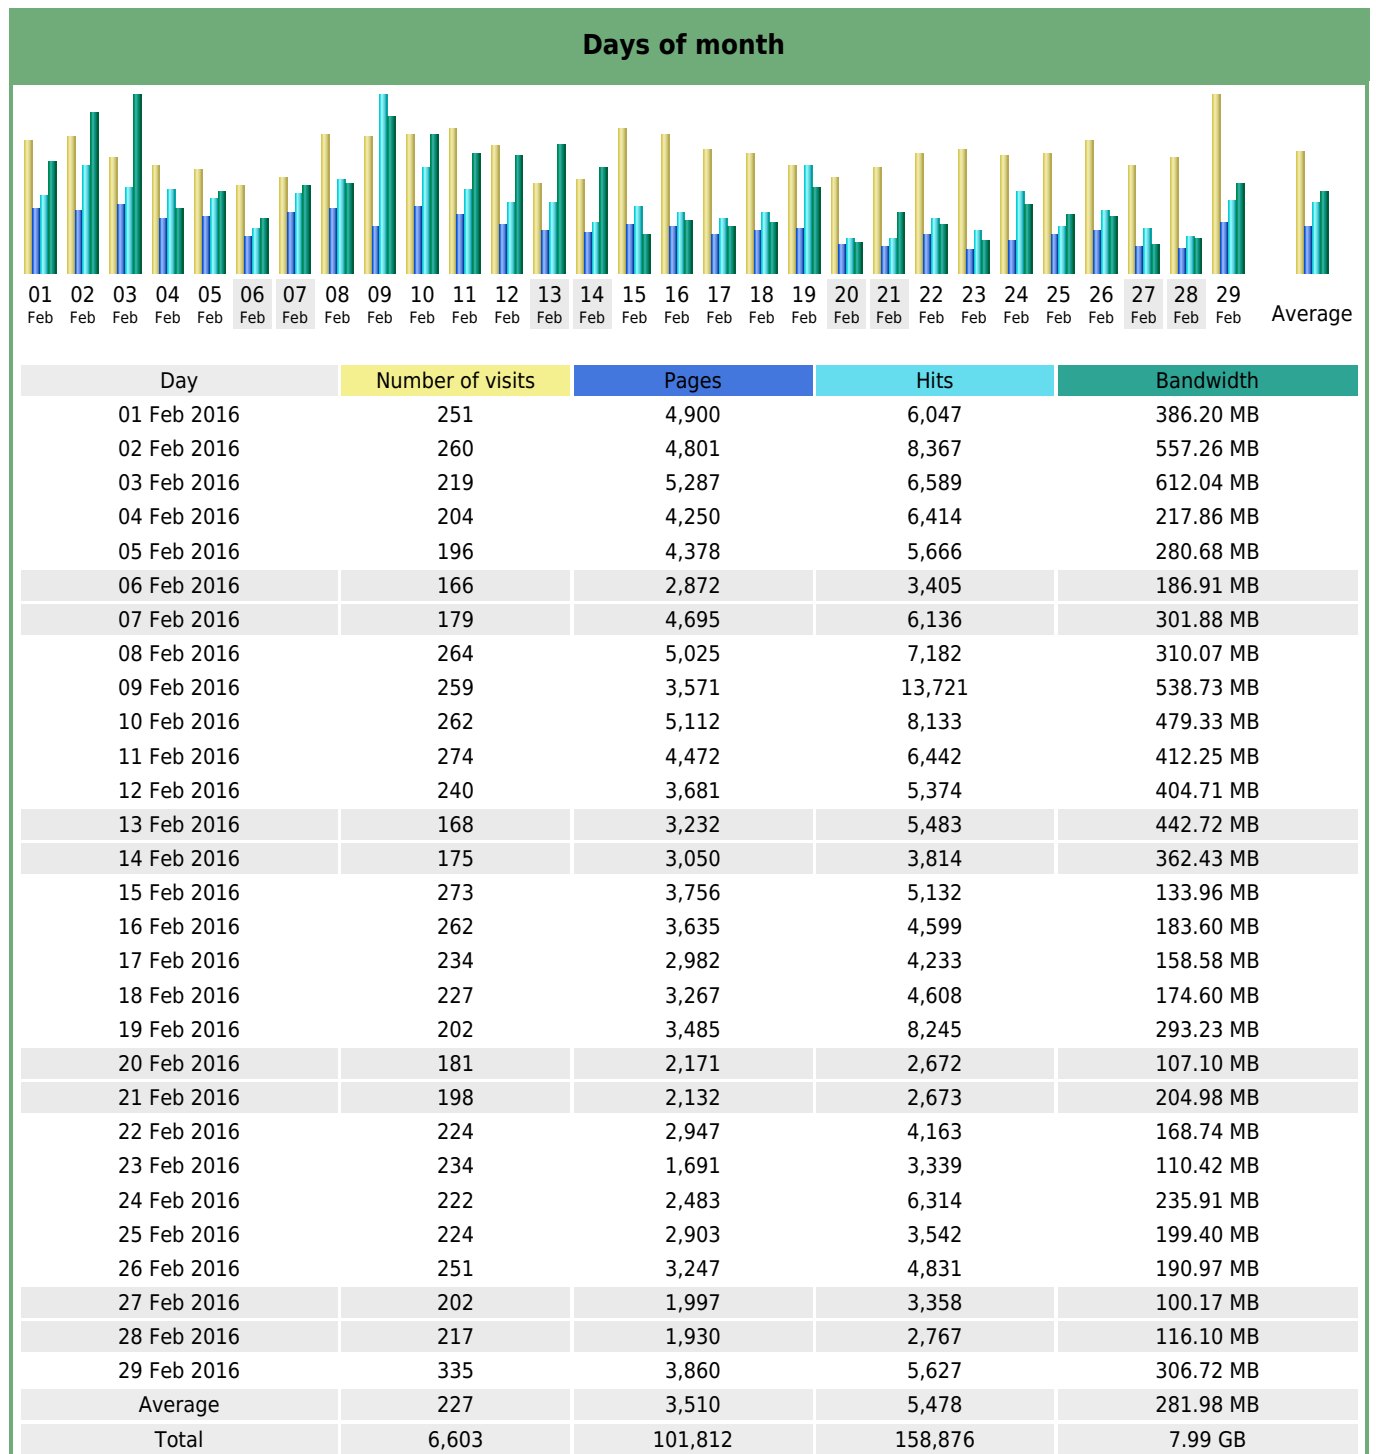

Statistics of visits of the VIVC - February 2016

Days of week

Day	Pages	Hits	Bandwidth
Mon	4,097	5,630	261.14 MB
Tue	3,424	7,506	347.50 MB
Wed	3,966	6,317	371.46 MB
Thu	3,723	5,251	251.03 MB
Fri	3,697	6,029	292.40 MB
Sat	2,568	3,729	209.23 MB
Sun	2,951	3,847	246.35 MB

Hours

Hours	Pages	Hits	Bandwidth	Hours	Pages	Hits	Bandwidth
00	1,545	2,505	160.38 MB	12	7,376	11,896	644.84 MB
01	1,188	3,288	122.85 MB	13	7,275	9,512	502.78 MB
02	937	1,412	116.78 MB	14	7,483	9,929	306.63 MB
03	902	1,128	57.10 MB	15	6,689	11,211	347.92 MB
04	520	615	44.21 MB	16	6,162	8,713	436.26 MB
05	857	1,348	64.45 MB	17	5,774	8,253	568.93 MB
06	1,457	1,973	94.50 MB	18	4,544	8,430	381.36 MB
07	3,235	3,874	214.00 MB	19	4,546	5,872	320.71 MB
08	3,551	5,246	293.13 MB	20	5,951	11,533	649.62 MB
09	5,671	8,692	331.55 MB	21	6,923	16,957	1.12 GB
10	6,143	8,189	358.35 MB	22	3,931	5,042	419.85 MB
11	7,115	10,524	467.79 MB	23	2,037	2,734	131.11 MB