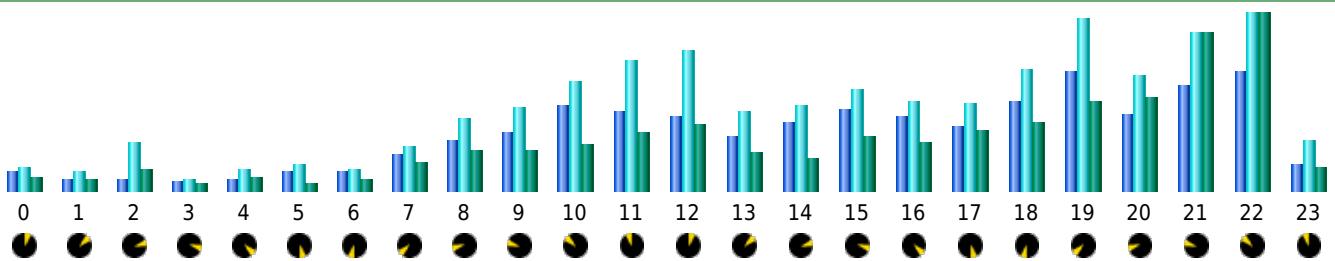

## Statistics of visits of the VIVC - January 2016

## Days of week

Day	Pages	Hits	Bandwidth
Mon	4,675	7,086	338.62 MB
Tue	3,239	4,848	283.88 MB
Wed	3,149	4,596	207.74 MB
Thu	2,835	3,731	178.76 MB
Fri	2,446	4,206	153.94 MB
Sat	2,385	3,160	128.63 MB
Sun	2,657	3,716	161.13 MB

## Hours

Hours	Pages	Hits	Bandwidth	Hours	Pages	Hits	Bandwidth
00	1,272	1,602	62.14 MB	12	5,126	9,672	344.98 MB
01	756	1,292	52.20 MB	13	3,706	5,460	203.21 MB
02	718	3,322	109.25 MB	14	4,606	5,827	170.53 MB
03	566	798	30.71 MB	15	5,568	6,909	283.54 MB
04	805	1,423	61.65 MB	16	5,093	6,171	251.39 MB
05	1,344	1,779	39.42 MB	17	4,369	5,970	313.39 MB
06	1,237	1,473	53.40 MB	18	6,158	8,260	354.95 MB
07	2,537	3,002	151.20 MB	19	8,147	11,880	463.02 MB
08	3,383	4,895	213.90 MB	20	5,234	7,928	482.03 MB
09	3,939	5,713	209.20 MB	21	7,250	10,933	823.34 MB
10	5,841	7,437	242.77 MB	22	8,120	12,165	919.90 MB
11	5,453	9,041	301.18 MB	23	1,814	3,512	117.16 MB