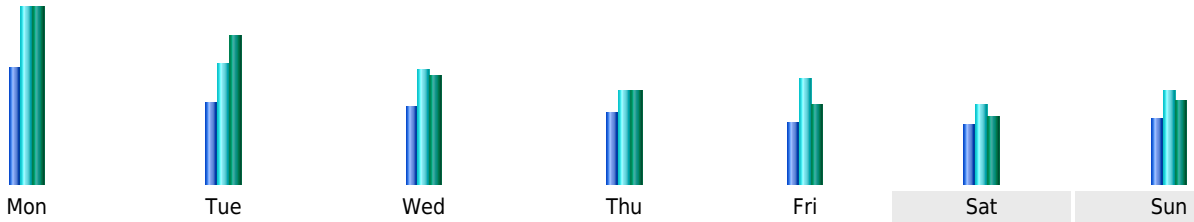

## Statistics of visits of the VIVC - January 2016

## Days of week

Day	Pages	Hits	Bandwidth
Mon	4,675	7,086	338.62 MB
Tue	3,239	4,848	283.88 MB
Wed	3,149	4,596	207.74 MB
Thu	2,835	3,731	178.76 MB
Fri	2,446	4,206	153.94 MB
Sat	2,385	3,160	128.63 MB
Sun	2,657	3,716	161.13 MB

## Hours

Hours	Pages	Hits	Bandwidth	Hours	Pages	Hits	Bandwidth
00	1,272	1,602	62.14 MB	12	5,126	9,672	344.98 MB
01	756	1,292	52.20 MB	13	3,706	5,460	203.21 MB
02	718	3,322	109.25 MB	14	4,606	5,827	170.53 MB
03	566	798	30.71 MB	15	5,568	6,909	283.54 MB
04	805	1,423	61.65 MB	16	5,093	6,171	251.39 MB
05	1,344	1,779	39.42 MB	17	4,369	5,970	313.39 MB
06	1,237	1,473	53.40 MB	18	6,158	8,260	354.95 MB
07	2,537	3,002	151.20 MB	19	8,147	11,880	463.02 MB
08	3,383	4,895	213.90 MB	20	5,234	7,928	482.03 MB
09	3,939	5,713	209.20 MB	21	7,250	10,933	823.34 MB
10	5,841	7,437	242.77 MB	22	8,120	12,165	919.90 MB
11	5,453	9,041	301.18 MB	23	1,814	3,512	117.16 MB