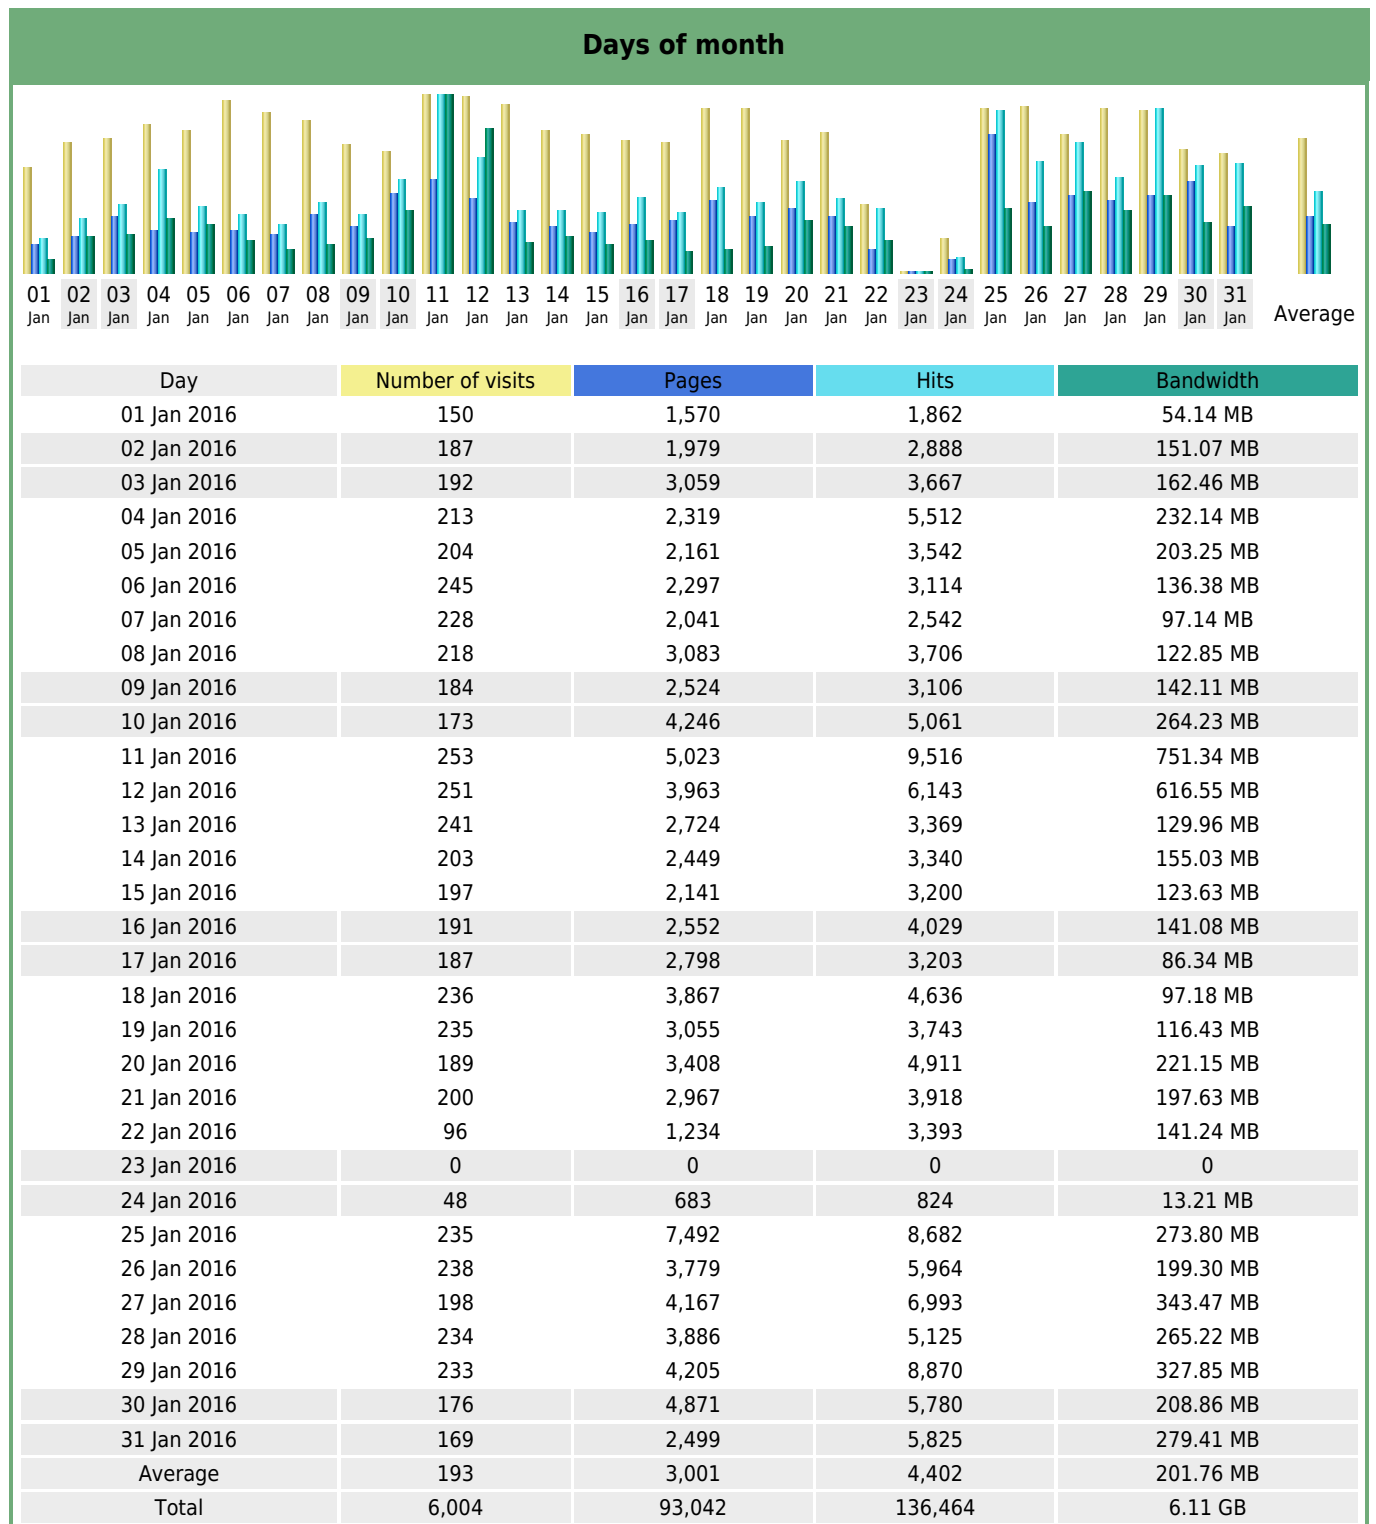

## Statistics of visits of the VIVC - January 2016

## Days of week

Day	Pages	Hits	Bandwidth
Mon	4,675	7,086	338.62 MB
Tue	3,239	4,848	283.88 MB
Wed	3,149	4,596	207.74 MB
Thu	2,835	3,731	178.76 MB
Fri	2,446	4,206	153.94 MB
Sat	2,385	3,160	128.63 MB
Sun	2,657	3,716	161.13 MB

## Hours

Hours	Pages	Hits	Bandwidth	Hours	Pages	Hits	Bandwidth
00	1,272	1,602	62.14 MB	12	5,126	9,672	344.98 MB
01	756	1,292	52.20 MB	13	3,706	5,460	203.21 MB
02	718	3,322	109.25 MB	14	4,606	5,827	170.53 MB
03	566	798	30.71 MB	15	5,568	6,909	283.54 MB
04	805	1,423	61.65 MB	16	5,093	6,171	251.39 MB
05	1,344	1,779	39.42 MB	17	4,369	5,970	313.39 MB
06	1,237	1,473	53.40 MB	18	6,158	8,260	354.95 MB
07	2,537	3,002	151.20 MB	19	8,147	11,880	463.02 MB
08	3,383	4,895	213.90 MB	20	5,234	7,928	482.03 MB
09	3,939	5,713	209.20 MB	21	7,250	10,933	823.34 MB
10	5,841	7,437	242.77 MB	22	8,120	12,165	919.90 MB
11	5,453	9,041	301.18 MB	23	1,814	3,512	117.16 MB