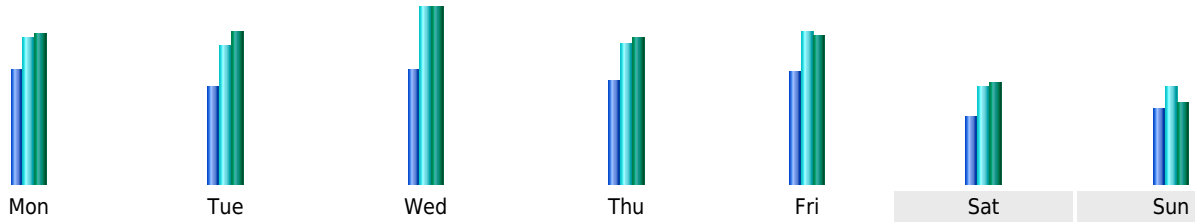

Statistics of visits of the VIVC - October 2015

Days of week

Day	Pages	Hits	Bandwidth
Mon	3,259	4,125	173.63 MB
Tue	2,746	3,919	175.61 MB
Wed	3,220	4,991	204.97 MB
Thu	2,885	3,955	168.77 MB
Fri	3,178	4,309	172.04 MB
Sat	1,933	2,742	116.16 MB
Sun	2,114	2,764	94.95 MB

Hours

Hours	Pages	Hits	Bandwidth	Hours	Pages	Hits	Bandwidth
00	2,252	3,054	168.94 MB	12	5,423	7,174	279.58 MB
01	2,001	2,799	196.26 MB	13	4,845	6,046	233.39 MB
02	1,349	1,700	82.67 MB	14	5,866	8,397	327.12 MB
03	1,138	1,500	137.76 MB	15	4,600	6,053	170.40 MB
04	1,192	1,705	138.31 MB	16	4,639	6,265	240.03 MB
05	790	998	83.15 MB	17	4,420	6,306	268.76 MB
06	1,645	2,010	152.98 MB	18	3,584	7,252	288.84 MB
07	2,809	3,393	189.16 MB	19	4,515	5,569	174.10 MB
08	3,035	4,005	213.11 MB	20	4,636	6,175	277.59 MB
09	3,890	5,072	157.23 MB	21	4,363	5,451	259.23 MB
10	4,609	5,790	171.27 MB	22	4,784	6,122	199.99 MB
11	6,437	12,186	375.78 MB	23	2,529	3,219	95.89 MB