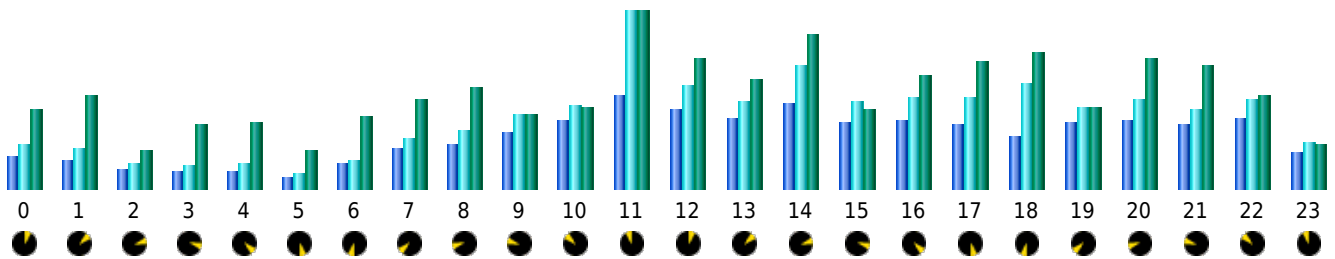

Statistics of visits of the VIVC - October 2015

Days of week

Day	Pages	Hits	Bandwidth
Mon	3,259	4,125	173.63 MB
Tue	2,746	3,919	175.61 MB
Wed	3,220	4,991	204.97 MB
Thu	2,885	3,955	168.77 MB
Fri	3,178	4,309	172.04 MB
Sat	1,933	2,742	116.16 MB
Sun	2,114	2,764	94.95 MB

Hours

Hours	Pages	Hits	Bandwidth	Hours	Pages	Hits	Bandwidth
00	2,252	3,054	168.94 MB	12	5,423	7,174	279.58 MB
01	2,001	2,799	196.26 MB	13	4,845	6,046	233.39 MB
02	1,349	1,700	82.67 MB	14	5,866	8,397	327.12 MB
03	1,138	1,500	137.76 MB	15	4,600	6,053	170.40 MB
04	1,192	1,705	138.31 MB	16	4,639	6,265	240.03 MB
05	790	998	83.15 MB	17	4,420	6,306	268.76 MB
06	1,645	2,010	152.98 MB	18	3,584	7,252	288.84 MB
07	2,809	3,393	189.16 MB	19	4,515	5,569	174.10 MB
08	3,035	4,005	213.11 MB	20	4,636	6,175	277.59 MB
09	3,890	5,072	157.23 MB	21	4,363	5,451	259.23 MB
10	4,609	5,790	171.27 MB	22	4,784	6,122	199.99 MB
11	6,437	12,186	375.78 MB	23	2,529	3,219	95.89 MB