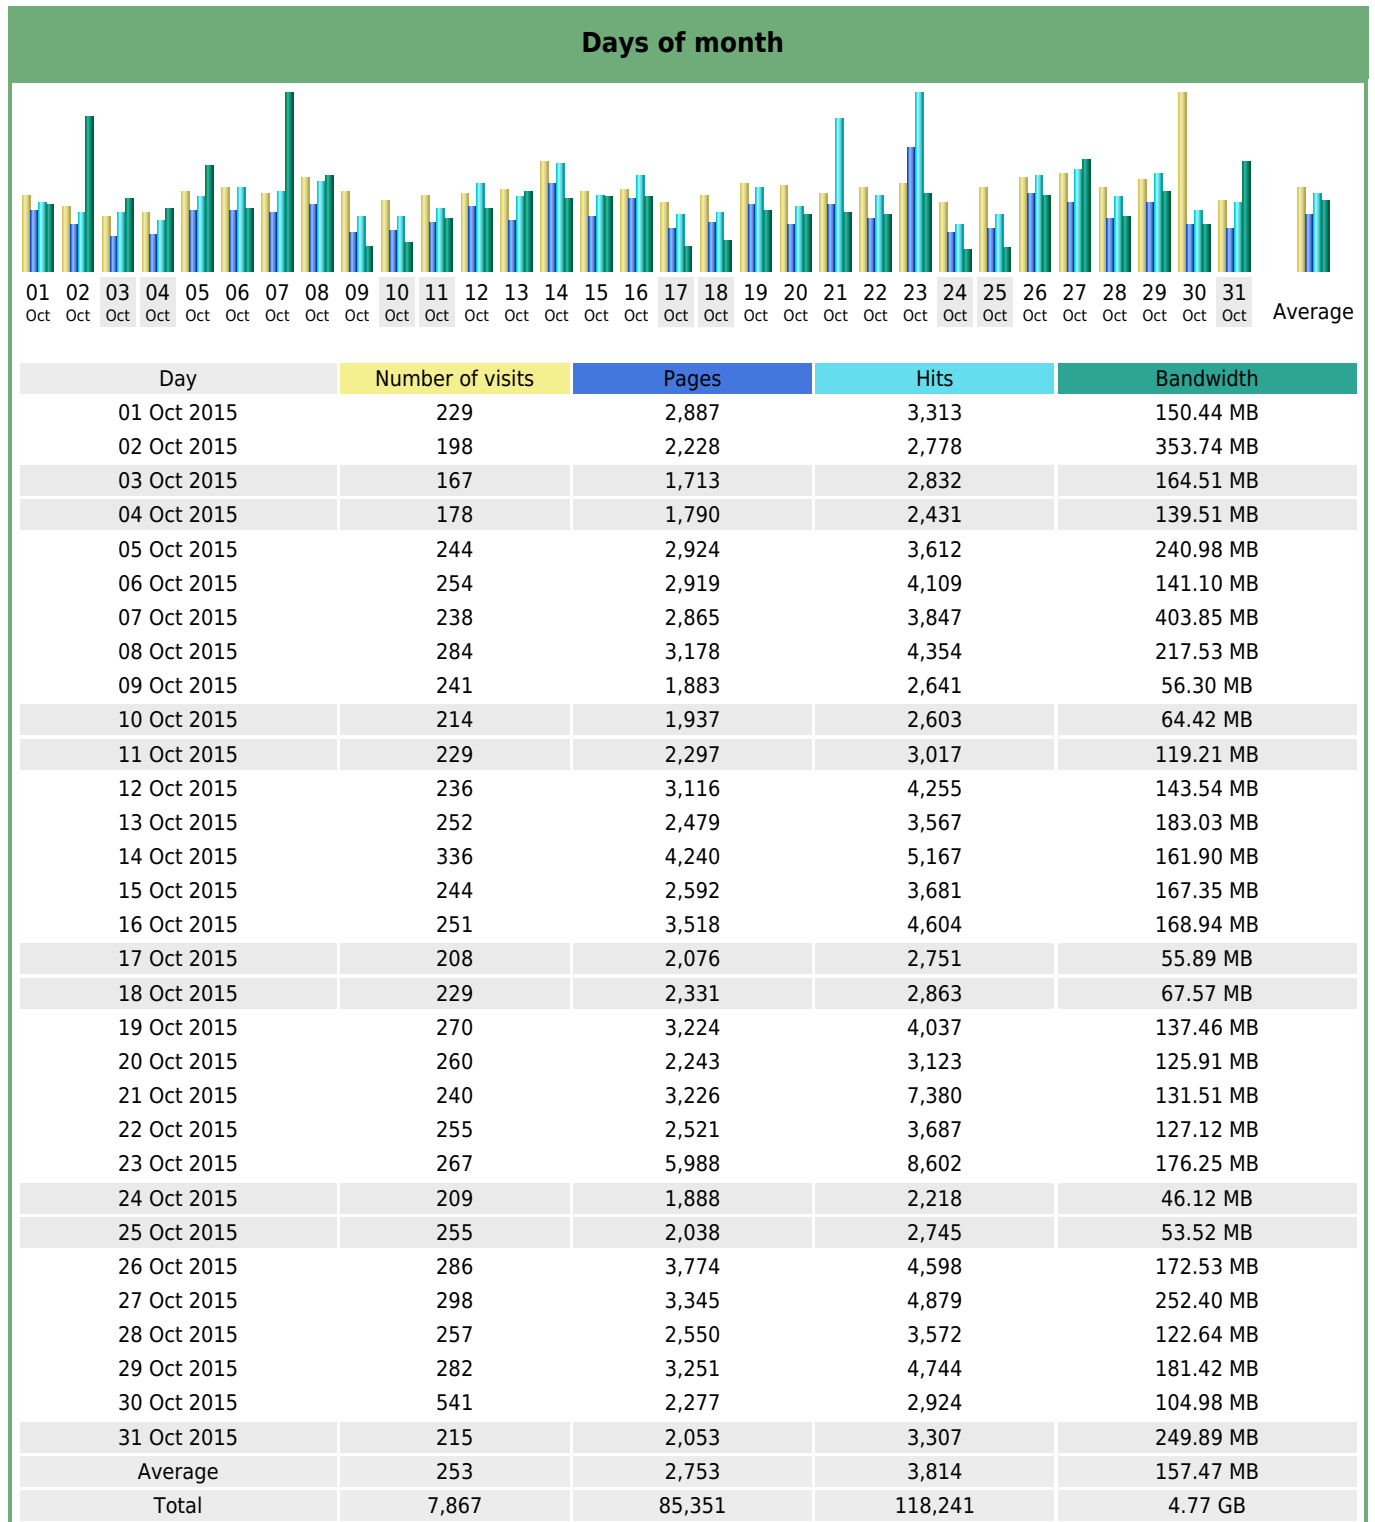

Statistics of visits of the VIVC - October 2015

Days of week

Day	Pages	Hits	Bandwidth
Mon	3,259	4,125	173.63 MB
Tue	2,746	3,919	175.61 MB
Wed	3,220	4,991	204.97 MB
Thu	2,885	3,955	168.77 MB
Fri	3,178	4,309	172.04 MB
Sat	1,933	2,742	116.16 MB
Sun	2,114	2,764	94.95 MB

Hours

Hours	Pages	Hits	Bandwidth	Hours	Pages	Hits	Bandwidth
00	2,252	3,054	168.94 MB	12	5,423	7,174	279.58 MB
01	2,001	2,799	196.26 MB	13	4,845	6,046	233.39 MB
02	1,349	1,700	82.67 MB	14	5,866	8,397	327.12 MB
03	1,138	1,500	137.76 MB	15	4,600	6,053	170.40 MB
04	1,192	1,705	138.31 MB	16	4,639	6,265	240.03 MB
05	790	998	83.15 MB	17	4,420	6,306	268.76 MB
06	1,645	2,010	152.98 MB	18	3,584	7,252	288.84 MB
07	2,809	3,393	189.16 MB	19	4,515	5,569	174.10 MB
08	3,035	4,005	213.11 MB	20	4,636	6,175	277.59 MB
09	3,890	5,072	157.23 MB	21	4,363	5,451	259.23 MB
10	4,609	5,790	171.27 MB	22	4,784	6,122	199.99 MB
11	6,437	12,186	375.78 MB	23	2,529	3,219	95.89 MB