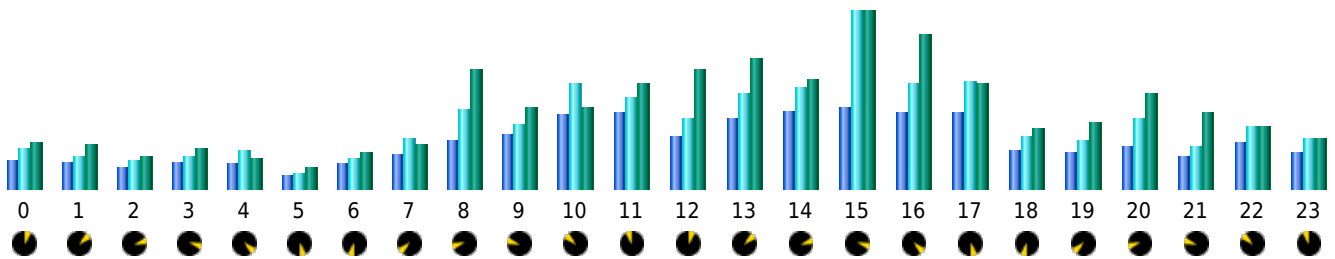

## Statistics of visits of the VIVC - June 2014

## Days of week

Day	Pages	Hits	Bandwidth
Mon	2,994	4,697	123.81 MB
Tue	2,838	4,242	147.35 MB
Wed	3,267	4,215	104.97 MB
Thu	3,500	4,891	104.84 MB
Fri	2,883	3,849	115.92 MB
Sat	2,072	3,163	92.46 MB
Sun	2,488	3,485	117.24 MB

## Hours

Hours	Pages	Hits	Bandwidth	Hours	Pages	Hits	Bandwidth
00	2,171	3,072	85.80 MB	12	4,054	5,401	219.90 MB
01	2,045	2,569	79.72 MB	13	5,354	7,357	239.56 MB
02	1,662	2,190	58.92 MB	14	5,935	7,731	200.08 MB
03	2,027	2,547	73.83 MB	15	6,358	13,641	325.11 MB
04	1,885	2,927	55.24 MB	16	5,885	8,176	284.56 MB
05	983	1,154	36.26 MB	17	5,878	8,274	192.65 MB
06	1,836	2,422	68.33 MB	18	2,888	3,950	110.27 MB
07	2,643	3,805	81.93 MB	19	2,743	3,653	121.92 MB
08	3,683	6,083	220.28 MB	20	3,266	5,416	175.26 MB
09	4,125	4,950	149.40 MB	21	2,508	3,261	139.22 MB
10	5,688	8,073	149.84 MB	22	3,501	4,796	114.90 MB
11	5,766	7,104	193.51 MB	23	2,780	3,810	90.89 MB