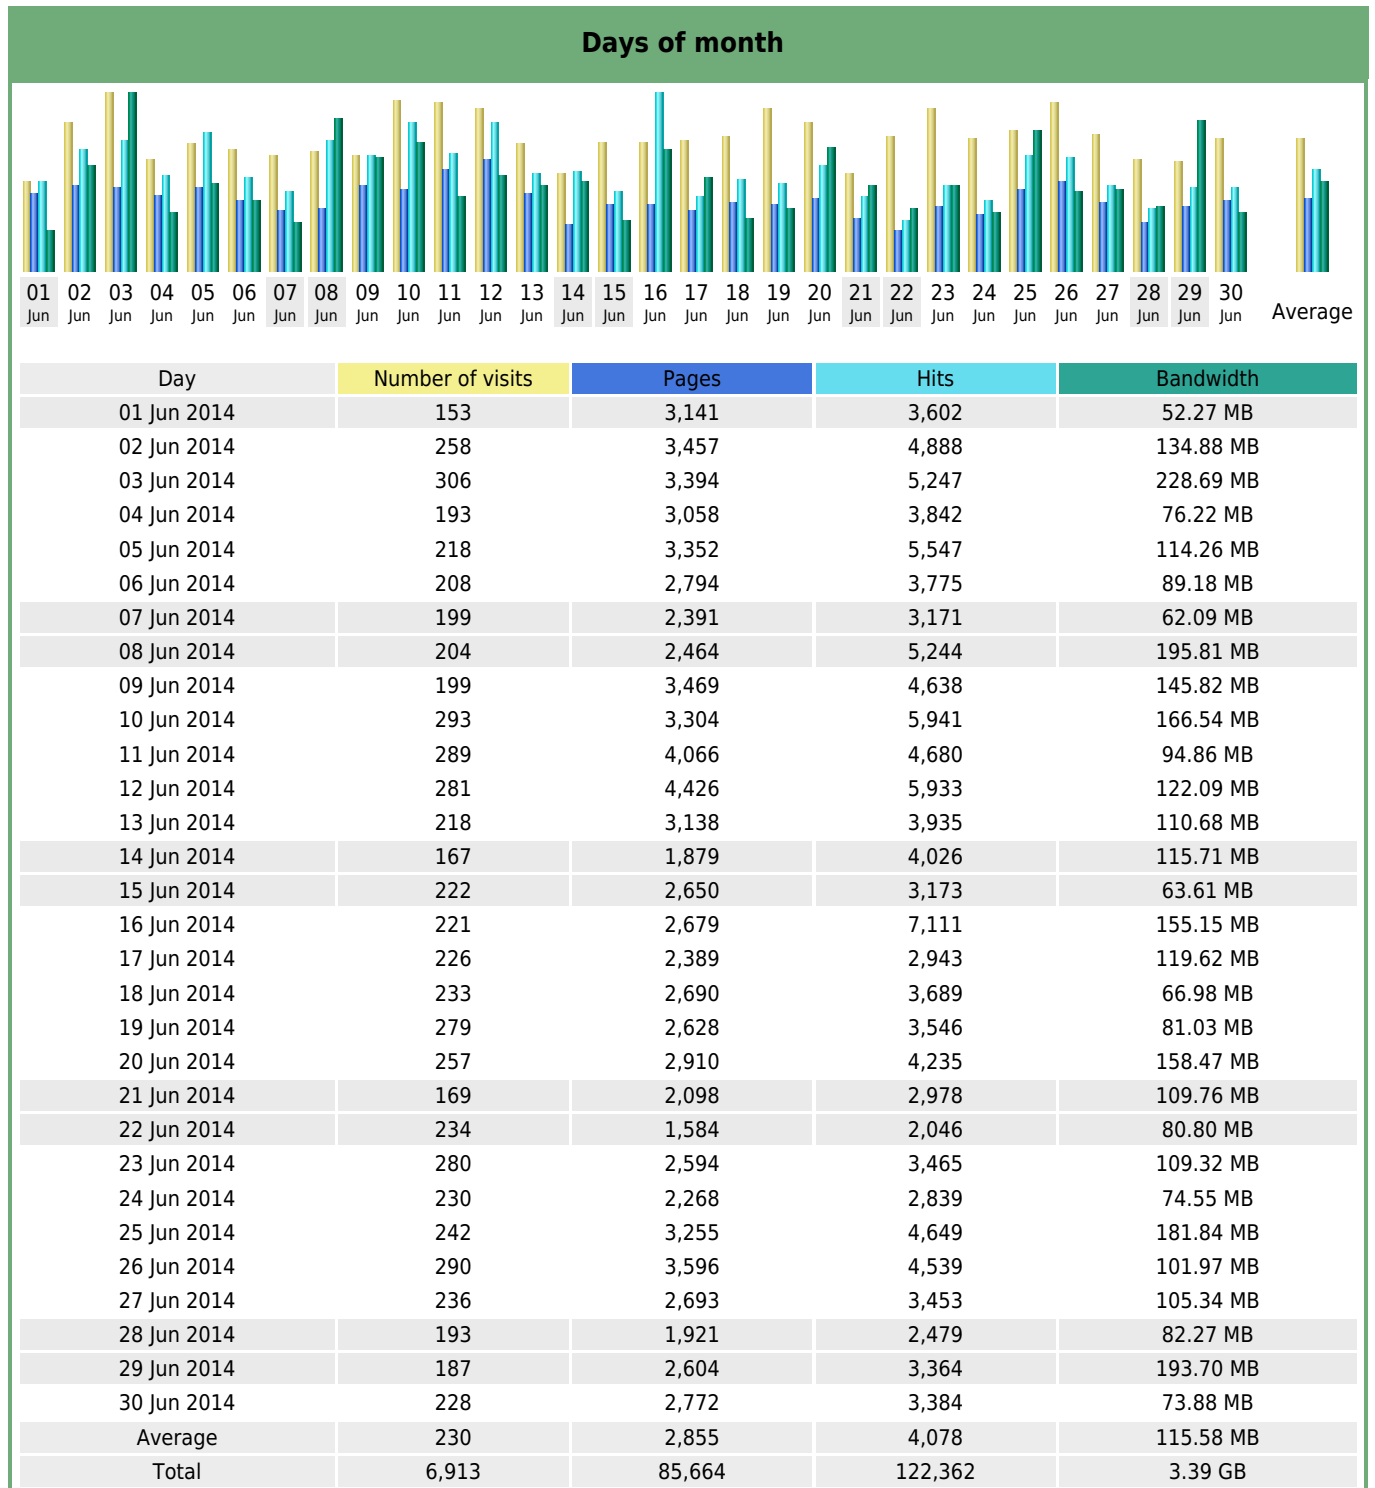

## Statistics of visits of the VIVC - June 2014

## Days of week

Day	Pages	Hits	Bandwidth
Mon	2,994	4,697	123.81 MB
Tue	2,838	4,242	147.35 MB
Wed	3,267	4,215	104.97 MB
Thu	3,500	4,891	104.84 MB
Fri	2,883	3,849	115.92 MB
Sat	2,072	3,163	92.46 MB
Sun	2,488	3,485	117.24 MB

## Hours

Hours	Pages	Hits	Bandwidth	Hours	Pages	Hits	Bandwidth
00	2,171	3,072	85.80 MB	12	4,054	5,401	219.90 MB
01	2,045	2,569	79.72 MB	13	5,354	7,357	239.56 MB
02	1,662	2,190	58.92 MB	14	5,935	7,731	200.08 MB
03	2,027	2,547	73.83 MB	15	6,358	13,641	325.11 MB
04	1,885	2,927	55.24 MB	16	5,885	8,176	284.56 MB
05	983	1,154	36.26 MB	17	5,878	8,274	192.65 MB
06	1,836	2,422	68.33 MB	18	2,888	3,950	110.27 MB
07	2,643	3,805	81.93 MB	19	2,743	3,653	121.92 MB
08	3,683	6,083	220.28 MB	20	3,266	5,416	175.26 MB
09	4,125	4,950	149.40 MB	21	2,508	3,261	139.22 MB
10	5,688	8,073	149.84 MB	22	3,501	4,796	114.90 MB
11	5,766	7,104	193.51 MB	23	2,780	3,810	90.89 MB