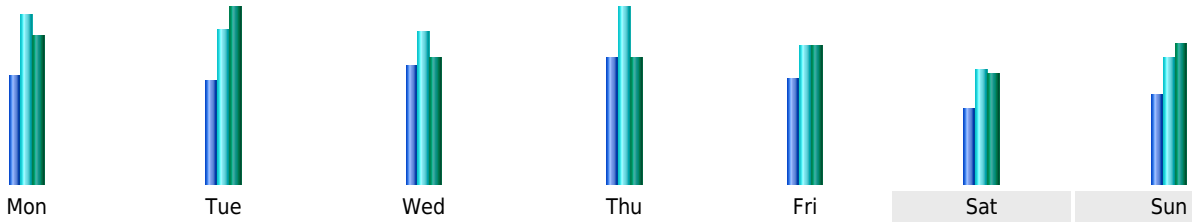

## Statistics of visits of the VIVC - June 2014

## Days of week

Day	Pages	Hits	Bandwidth
Mon	2,994	4,697	123.81 MB
Tue	2,838	4,242	147.35 MB
Wed	3,267	4,215	104.97 MB
Thu	3,500	4,891	104.84 MB
Fri	2,883	3,849	115.92 MB
Sat	2,072	3,163	92.46 MB
Sun	2,488	3,485	117.24 MB

## Hours

Hours	Pages	Hits	Bandwidth	Hours	Pages	Hits	Bandwidth
00	2,171	3,072	85.80 MB	12	4,054	5,401	219.90 MB
01	2,045	2,569	79.72 MB	13	5,354	7,357	239.56 MB
02	1,662	2,190	58.92 MB	14	5,935	7,731	200.08 MB
03	2,027	2,547	73.83 MB	15	6,358	13,641	325.11 MB
04	1,885	2,927	55.24 MB	16	5,885	8,176	284.56 MB
05	983	1,154	36.26 MB	17	5,878	8,274	192.65 MB
06	1,836	2,422	68.33 MB	18	2,888	3,950	110.27 MB
07	2,643	3,805	81.93 MB	19	2,743	3,653	121.92 MB
08	3,683	6,083	220.28 MB	20	3,266	5,416	175.26 MB
09	4,125	4,950	149.40 MB	21	2,508	3,261	139.22 MB
10	5,688	8,073	149.84 MB	22	3,501	4,796	114.90 MB
11	5,766	7,104	193.51 MB	23	2,780	3,810	90.89 MB