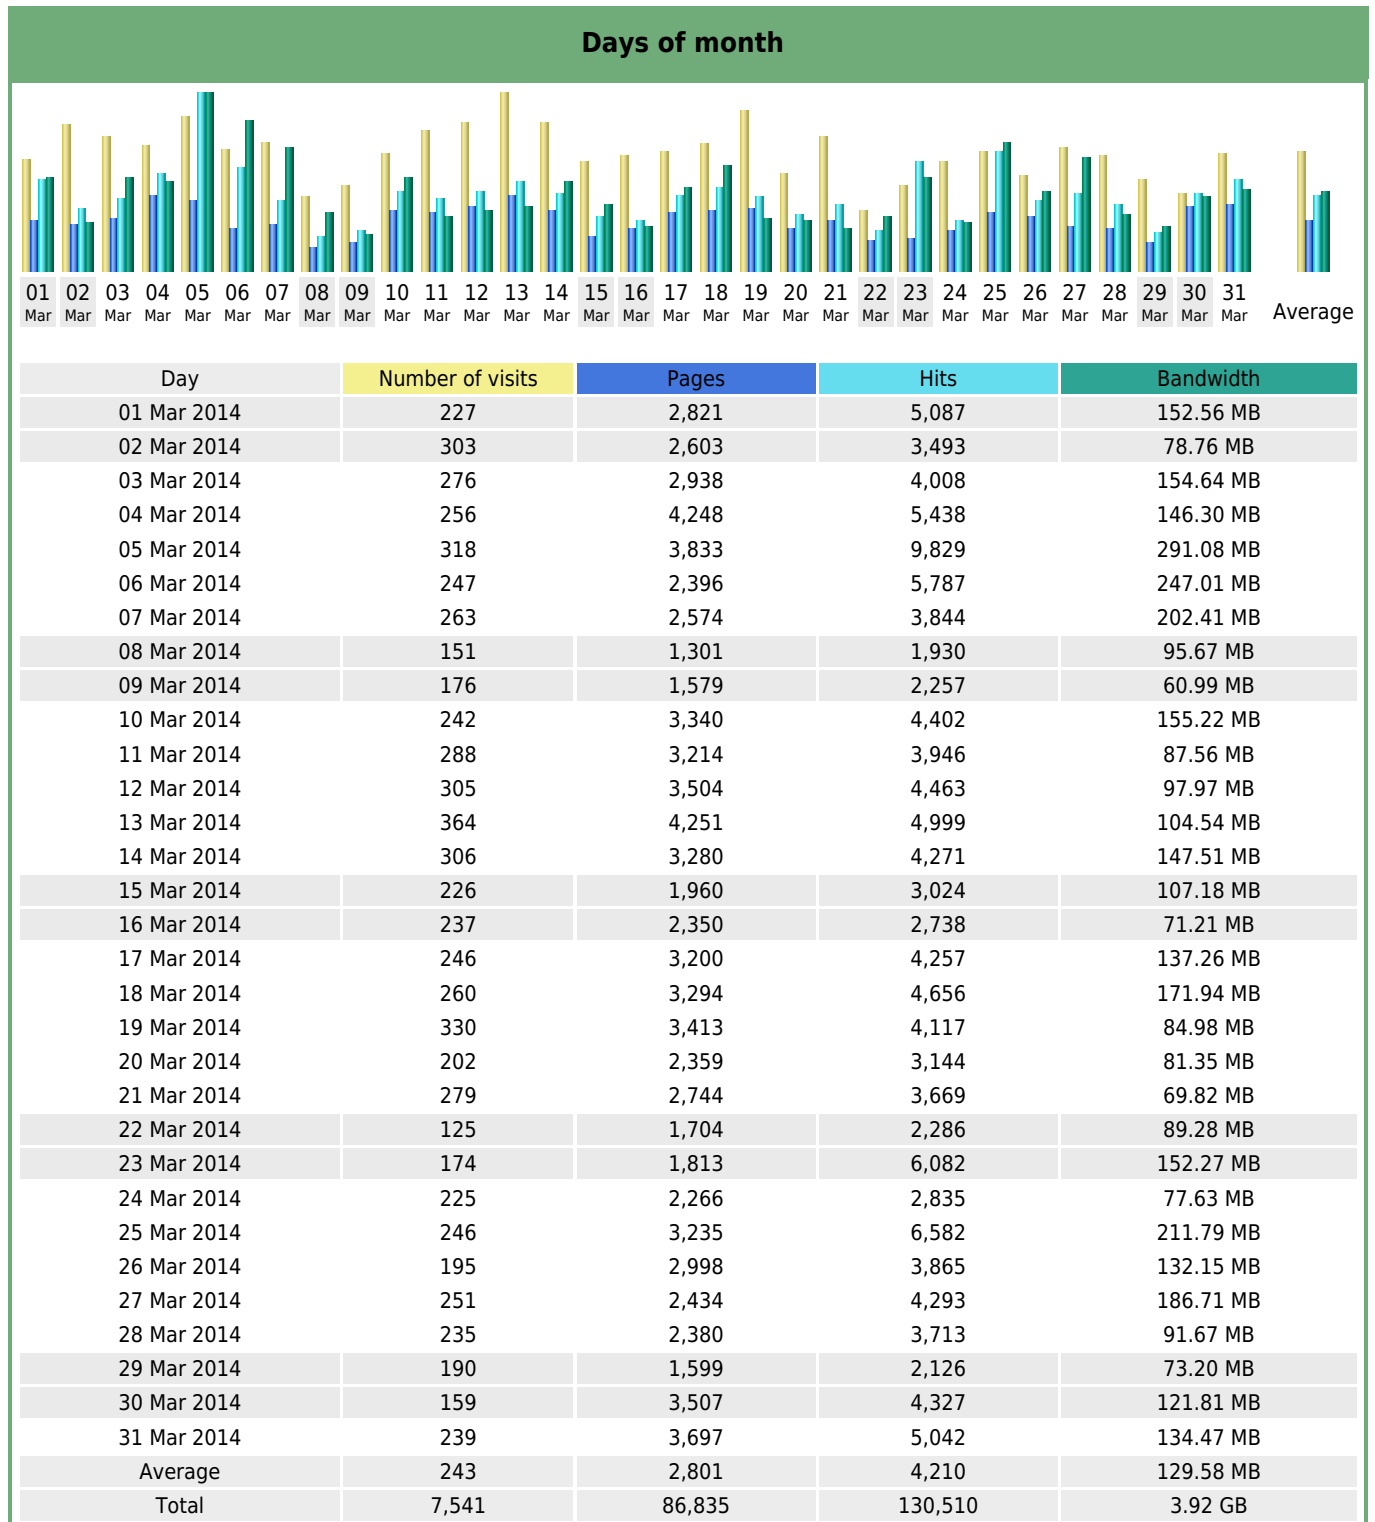

Statistics of visits of the VIVC - March 2014

Days of week

Day	Pages	Hits	Bandwidth
Mon	3,088	4,108	131.84 MB
Tue	3,497	5,155	154.40 MB
Wed	3,437	5,568	151.55 MB
Thu	2,860	4,555	154.90 MB
Fri	2,744	3,874	127.85 MB
Sat	1,877	2,890	103.58 MB
Sun	2,370	3,779	97.01 MB

Hours

Hours	Pages	Hits	Bandwidth	Hours	Pages	Hits	Bandwidth
00	2,141	2,658	65.96 MB	12	5,244	12,033	275.31 MB
01	1,632	2,034	67.25 MB	13	4,635	6,229	174.34 MB
02	825	1,269	25.16 MB	14	5,370	7,266	263.42 MB
03	1,278	2,142	44.60 MB	15	5,225	6,655	261.27 MB
04	1,119	1,398	21.93 MB	16	5,948	7,442	245.18 MB
05	1,107	1,366	23.75 MB	17	5,518	6,724	202.41 MB
06	2,102	3,562	58.88 MB	18	4,762	6,195	248.31 MB
07	2,499	4,093	140.34 MB	19	3,674	5,021	255.93 MB
08	4,202	7,357	201.78 MB	20	3,256	6,879	195.29 MB
09	4,780	9,124	255.90 MB	21	3,537	6,887	193.61 MB
10	6,008	8,262	261.32 MB	22	3,653	4,986	197.20 MB
11	5,395	7,080	199.94 MB	23	2,925	3,848	137.84 MB