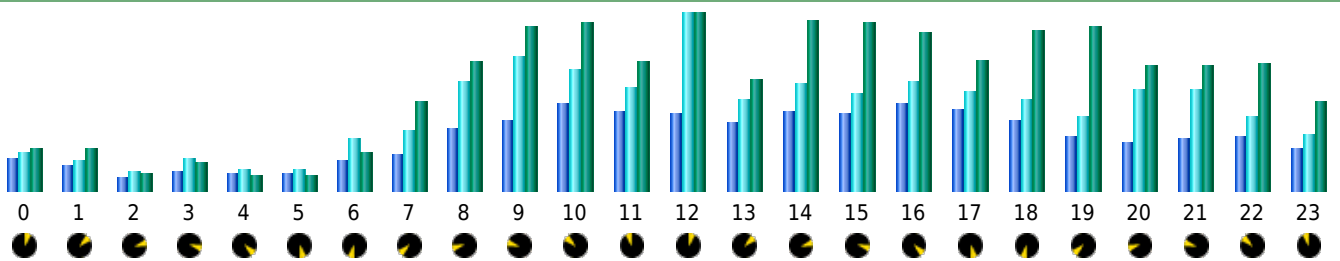

Statistics of visits of the VIVC - March 2014

Days of week

Day	Pages	Hits	Bandwidth
Mon	3,088	4,108	131.84 MB
Tue	3,497	5,155	154.40 MB
Wed	3,437	5,568	151.55 MB
Thu	2,860	4,555	154.90 MB
Fri	2,744	3,874	127.85 MB
Sat	1,877	2,890	103.58 MB
Sun	2,370	3,779	97.01 MB

Hours

Hours	Pages	Hits	Bandwidth	Hours	Pages	Hits	Bandwidth
00	2,141	2,658	65.96 MB	12	5,244	12,033	275.31 MB
01	1,632	2,034	67.25 MB	13	4,635	6,229	174.34 MB
02	825	1,269	25.16 MB	14	5,370	7,266	263.42 MB
03	1,278	2,142	44.60 MB	15	5,225	6,655	261.27 MB
04	1,119	1,398	21.93 MB	16	5,948	7,442	245.18 MB
05	1,107	1,366	23.75 MB	17	5,518	6,724	202.41 MB
06	2,102	3,562	58.88 MB	18	4,762	6,195	248.31 MB
07	2,499	4,093	140.34 MB	19	3,674	5,021	255.93 MB
08	4,202	7,357	201.78 MB	20	3,256	6,879	195.29 MB
09	4,780	9,124	255.90 MB	21	3,537	6,887	193.61 MB
10	6,008	8,262	261.32 MB	22	3,653	4,986	197.20 MB
11	5,395	7,080	199.94 MB	23	2,925	3,848	137.84 MB