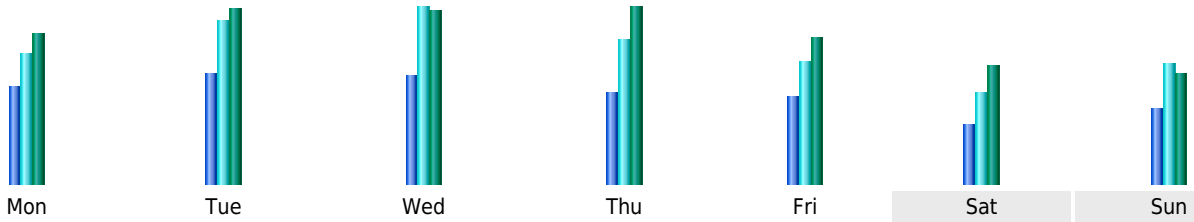

Statistics of visits of the VIVC - March 2014

Days of week

Day	Pages	Hits	Bandwidth
Mon	3,088	4,108	131.84 MB
Tue	3,497	5,155	154.40 MB
Wed	3,437	5,568	151.55 MB
Thu	2,860	4,555	154.90 MB
Fri	2,744	3,874	127.85 MB
Sat	1,877	2,890	103.58 MB
Sun	2,370	3,779	97.01 MB

Hours

Hours	Pages	Hits	Bandwidth	Hours	Pages	Hits	Bandwidth
00	2,141	2,658	65.96 MB	12	5,244	12,033	275.31 MB
01	1,632	2,034	67.25 MB	13	4,635	6,229	174.34 MB
02	825	1,269	25.16 MB	14	5,370	7,266	263.42 MB
03	1,278	2,142	44.60 MB	15	5,225	6,655	261.27 MB
04	1,119	1,398	21.93 MB	16	5,948	7,442	245.18 MB
05	1,107	1,366	23.75 MB	17	5,518	6,724	202.41 MB
06	2,102	3,562	58.88 MB	18	4,762	6,195	248.31 MB
07	2,499	4,093	140.34 MB	19	3,674	5,021	255.93 MB
08	4,202	7,357	201.78 MB	20	3,256	6,879	195.29 MB
09	4,780	9,124	255.90 MB	21	3,537	6,887	193.61 MB
10	6,008	8,262	261.32 MB	22	3,653	4,986	197.20 MB
11	5,395	7,080	199.94 MB	23	2,925	3,848	137.84 MB