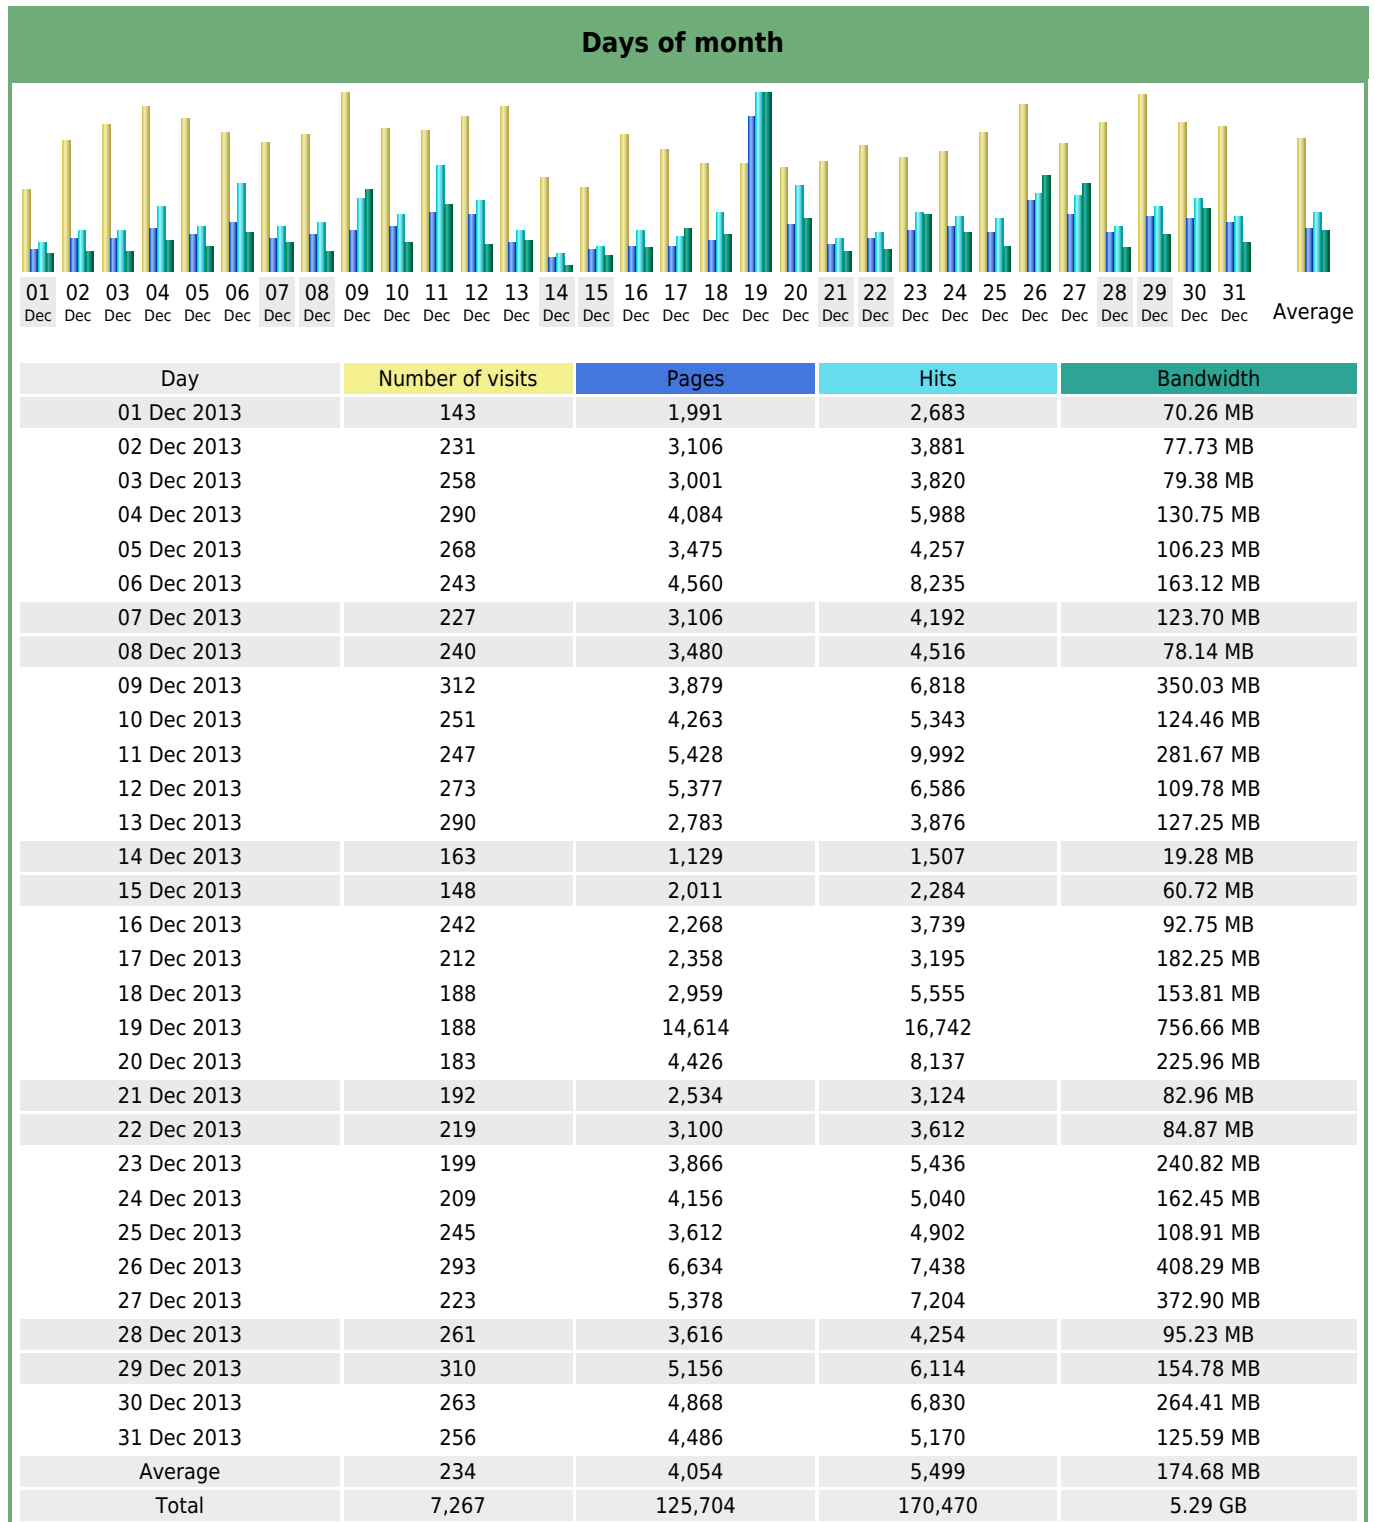

## Statistics of visits of the VIVC - December 2013

## Days of week

Mon

Tue

Wed

Thu

Fri

Sat

Sun

Day	Pages	Hits	Bandwidth
Mon	3,597	5,340	205.15 MB
Tue	3,652	4,513	134.83 MB
Wed	4,020	6,609	168.79 MB
Thu	7,525	8,755	345.24 MB
Fri	4,286	6,863	222.31 MB
Sat	2,596	3,269	80.29 MB
Sun	3,147	3,841	89.75 MB

## Hours

Hours	Pages	Hits	Bandwidth	Hours	Pages	Hits	Bandwidth
00	2,618	3,209	84.74 MB	12	6,996	9,078	432.67 MB
01	1,837	2,343	89.48 MB	13	6,867	12,115	467.74 MB
02	2,737	3,209	191.97 MB	14	8,046	13,688	412.86 MB
03	2,754	3,180	128.43 MB	15	6,994	9,494	285.93 MB
04	2,470	2,962	156.06 MB	16	7,221	9,157	250.46 MB
05	2,654	3,134	124.46 MB	17	7,374	9,716	349.36 MB
06	2,910	4,153	234.58 MB	18	6,622	10,438	276.70 MB
07	2,163	3,237	45.16 MB	19	7,037	8,697	338.53 MB
08	3,359	4,153	115.99 MB	20	6,066	7,817	218.53 MB
09	4,090	6,817	130.15 MB	21	6,213	7,385	155.50 MB
10	4,705	6,748	134.59 MB	22	5,644	7,218	287.19 MB
11	13,667	17,126	380.08 MB	23	4,660	5,396	123.99 MB