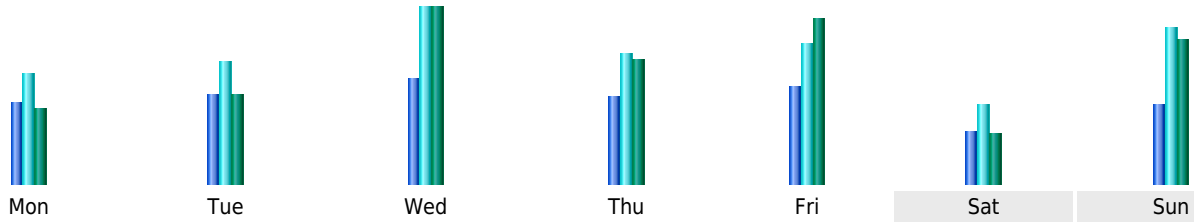

Statistics of visits of the VIVC - April 2013

Days of week

Day	Pages	Hits	Bandwidth
Mon	2,876	3,913	93.38 MB
Tue	3,135	4,314	110.57 MB
Wed	3,704	6,192	218.91 MB
Thu	3,062	4,605	154.19 MB
Fri	3,419	4,900	206.70 MB
Sat	1,824	2,767	62.09 MB
Sun	2,777	5,480	178.95 MB

Hours

Hours	Pages	Hits	Bandwidth	Hours	Pages	Hits	Bandwidth
00	1,704	2,179	89.92 MB	12	6,244	10,164	372.84 MB
01	1,573	1,930	44.83 MB	13	5,430	8,230	295.72 MB
02	989	1,317	27.55 MB	14	4,613	5,790	146.67 MB
03	1,357	1,972	37.30 MB	15	5,946	8,004	161.32 MB
04	1,063	1,904	48.40 MB	16	6,789	8,766	174.25 MB
05	1,124	1,956	44.11 MB	17	5,482	6,860	194.96 MB
06	2,862	5,435	158.23 MB	18	4,135	5,560	185.99 MB
07	3,721	5,933	121.03 MB	19	3,924	5,956	242.03 MB
08	4,585	6,752	133.22 MB	20	3,665	4,785	144.52 MB
09	5,245	7,451	287.71 MB	21	2,944	4,521	150.57 MB
10	4,605	6,646	239.27 MB	22	2,598	3,801	123.45 MB
11	6,220	8,797	501.87 MB	23	2,394	12,211	377.29 MB