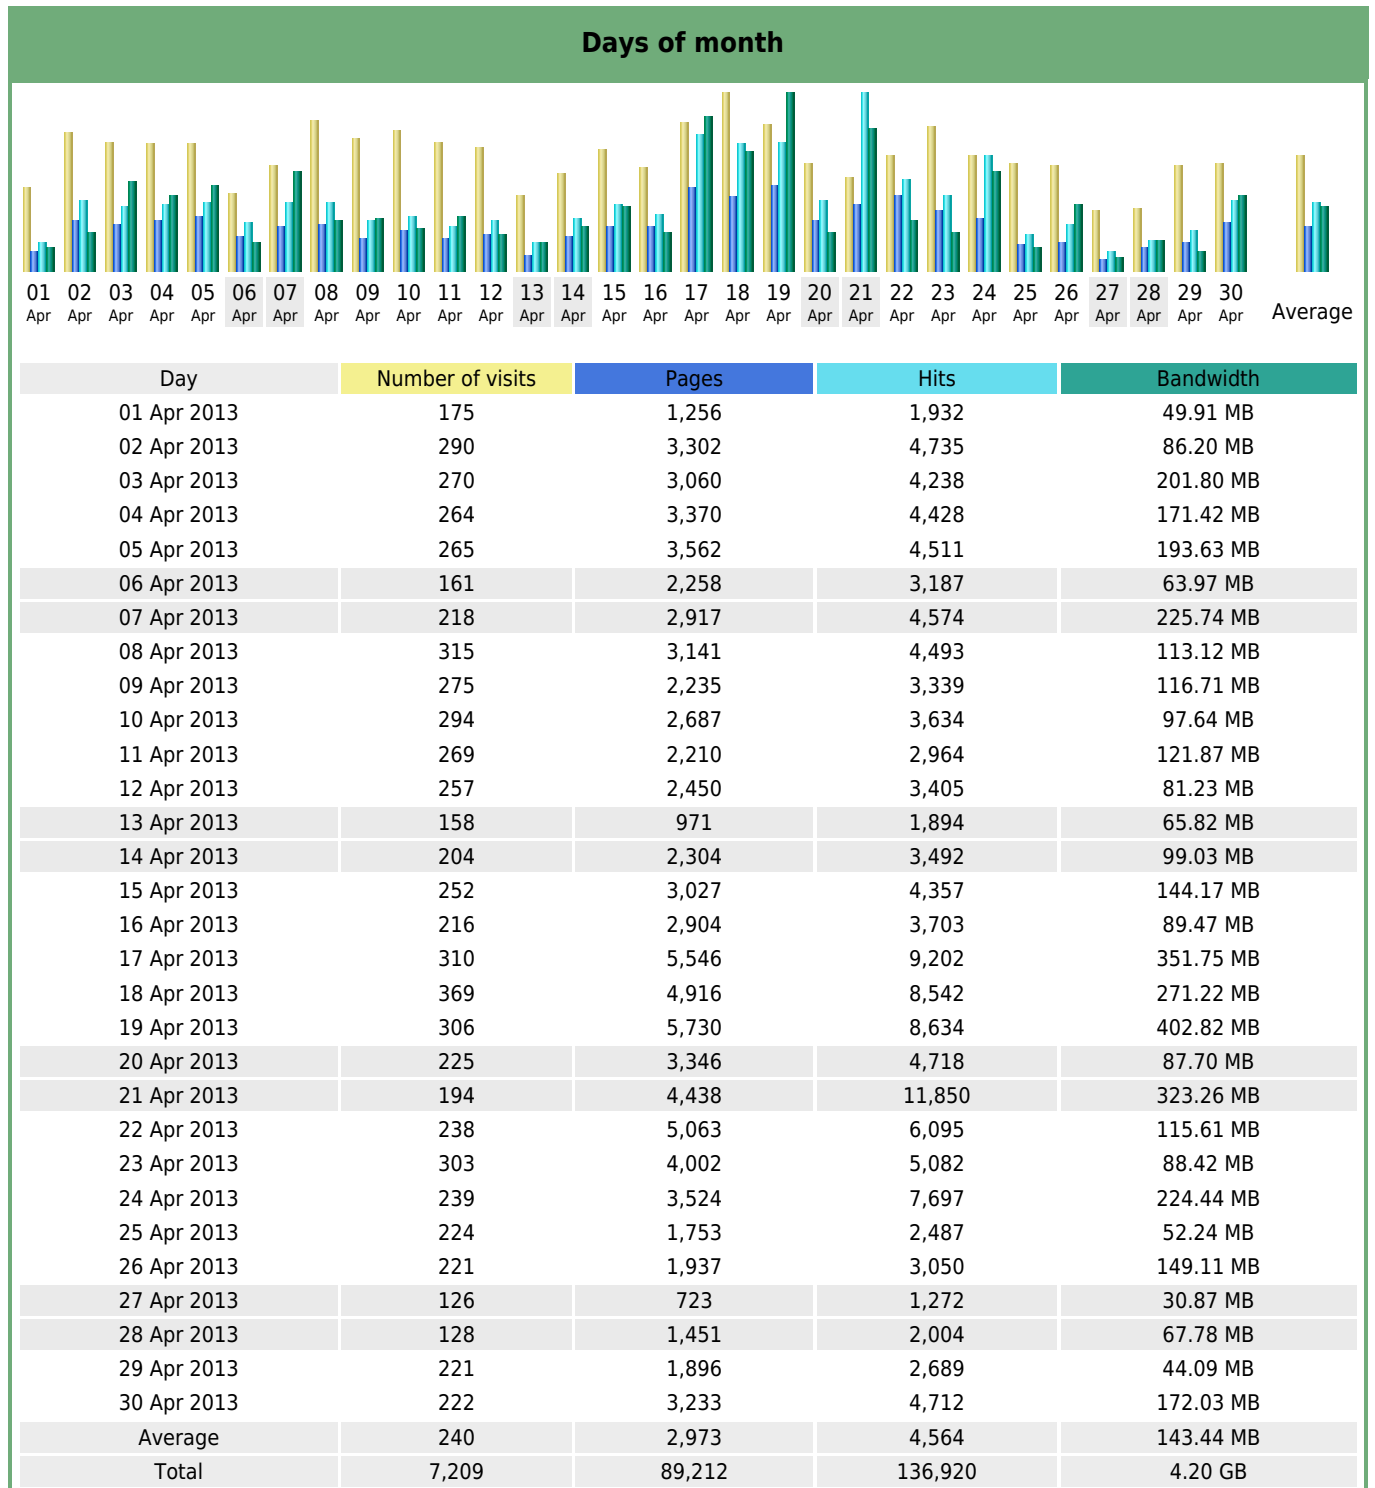

Statistics of visits of the VIVC - April 2013

Days of week

Day	Pages	Hits	Bandwidth
Mon	2,876	3,913	93.38 MB
Tue	3,135	4,314	110.57 MB
Wed	3,704	6,192	218.91 MB
Thu	3,062	4,605	154.19 MB
Fri	3,419	4,900	206.70 MB
Sat	1,824	2,767	62.09 MB
Sun	2,777	5,480	178.95 MB

Hours

Hours	Pages	Hits	Bandwidth	Hours	Pages	Hits	Bandwidth
00	1,704	2,179	89.92 MB	12	6,244	10,164	372.84 MB
01	1,573	1,930	44.83 MB	13	5,430	8,230	295.72 MB
02	989	1,317	27.55 MB	14	4,613	5,790	146.67 MB
03	1,357	1,972	37.30 MB	15	5,946	8,004	161.32 MB
04	1,063	1,904	48.40 MB	16	6,789	8,766	174.25 MB
05	1,124	1,956	44.11 MB	17	5,482	6,860	194.96 MB
06	2,862	5,435	158.23 MB	18	4,135	5,560	185.99 MB
07	3,721	5,933	121.03 MB	19	3,924	5,956	242.03 MB
08	4,585	6,752	133.22 MB	20	3,665	4,785	144.52 MB
09	5,245	7,451	287.71 MB	21	2,944	4,521	150.57 MB
10	4,605	6,646	239.27 MB	22	2,598	3,801	123.45 MB
11	6,220	8,797	501.87 MB	23	2,394	12,211	377.29 MB