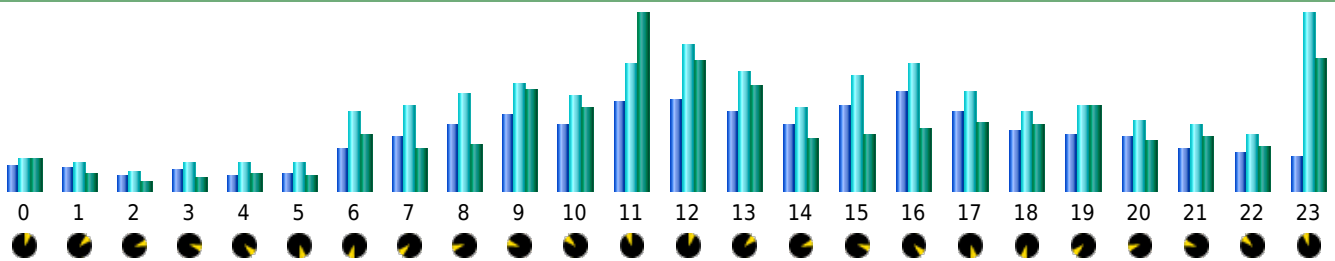

Statistics of visits of the VIVC - April 2013

Days of week

Day	Pages	Hits	Bandwidth
Mon	2,876	3,913	93.38 MB
Tue	3,135	4,314	110.57 MB
Wed	3,704	6,192	218.91 MB
Thu	3,062	4,605	154.19 MB
Fri	3,419	4,900	206.70 MB
Sat	1,824	2,767	62.09 MB
Sun	2,777	5,480	178.95 MB

Hours

Hours	Pages	Hits	Bandwidth	Hours	Pages	Hits	Bandwidth
00	1,704	2,179	89.92 MB	12	6,244	10,164	372.84 MB
01	1,573	1,930	44.83 MB	13	5,430	8,230	295.72 MB
02	989	1,317	27.55 MB	14	4,613	5,790	146.67 MB
03	1,357	1,972	37.30 MB	15	5,946	8,004	161.32 MB
04	1,063	1,904	48.40 MB	16	6,789	8,766	174.25 MB
05	1,124	1,956	44.11 MB	17	5,482	6,860	194.96 MB
06	2,862	5,435	158.23 MB	18	4,135	5,560	185.99 MB
07	3,721	5,933	121.03 MB	19	3,924	5,956	242.03 MB
08	4,585	6,752	133.22 MB	20	3,665	4,785	144.52 MB
09	5,245	7,451	287.71 MB	21	2,944	4,521	150.57 MB
10	4,605	6,646	239.27 MB	22	2,598	3,801	123.45 MB
11	6,220	8,797	501.87 MB	23	2,394	12,211	377.29 MB