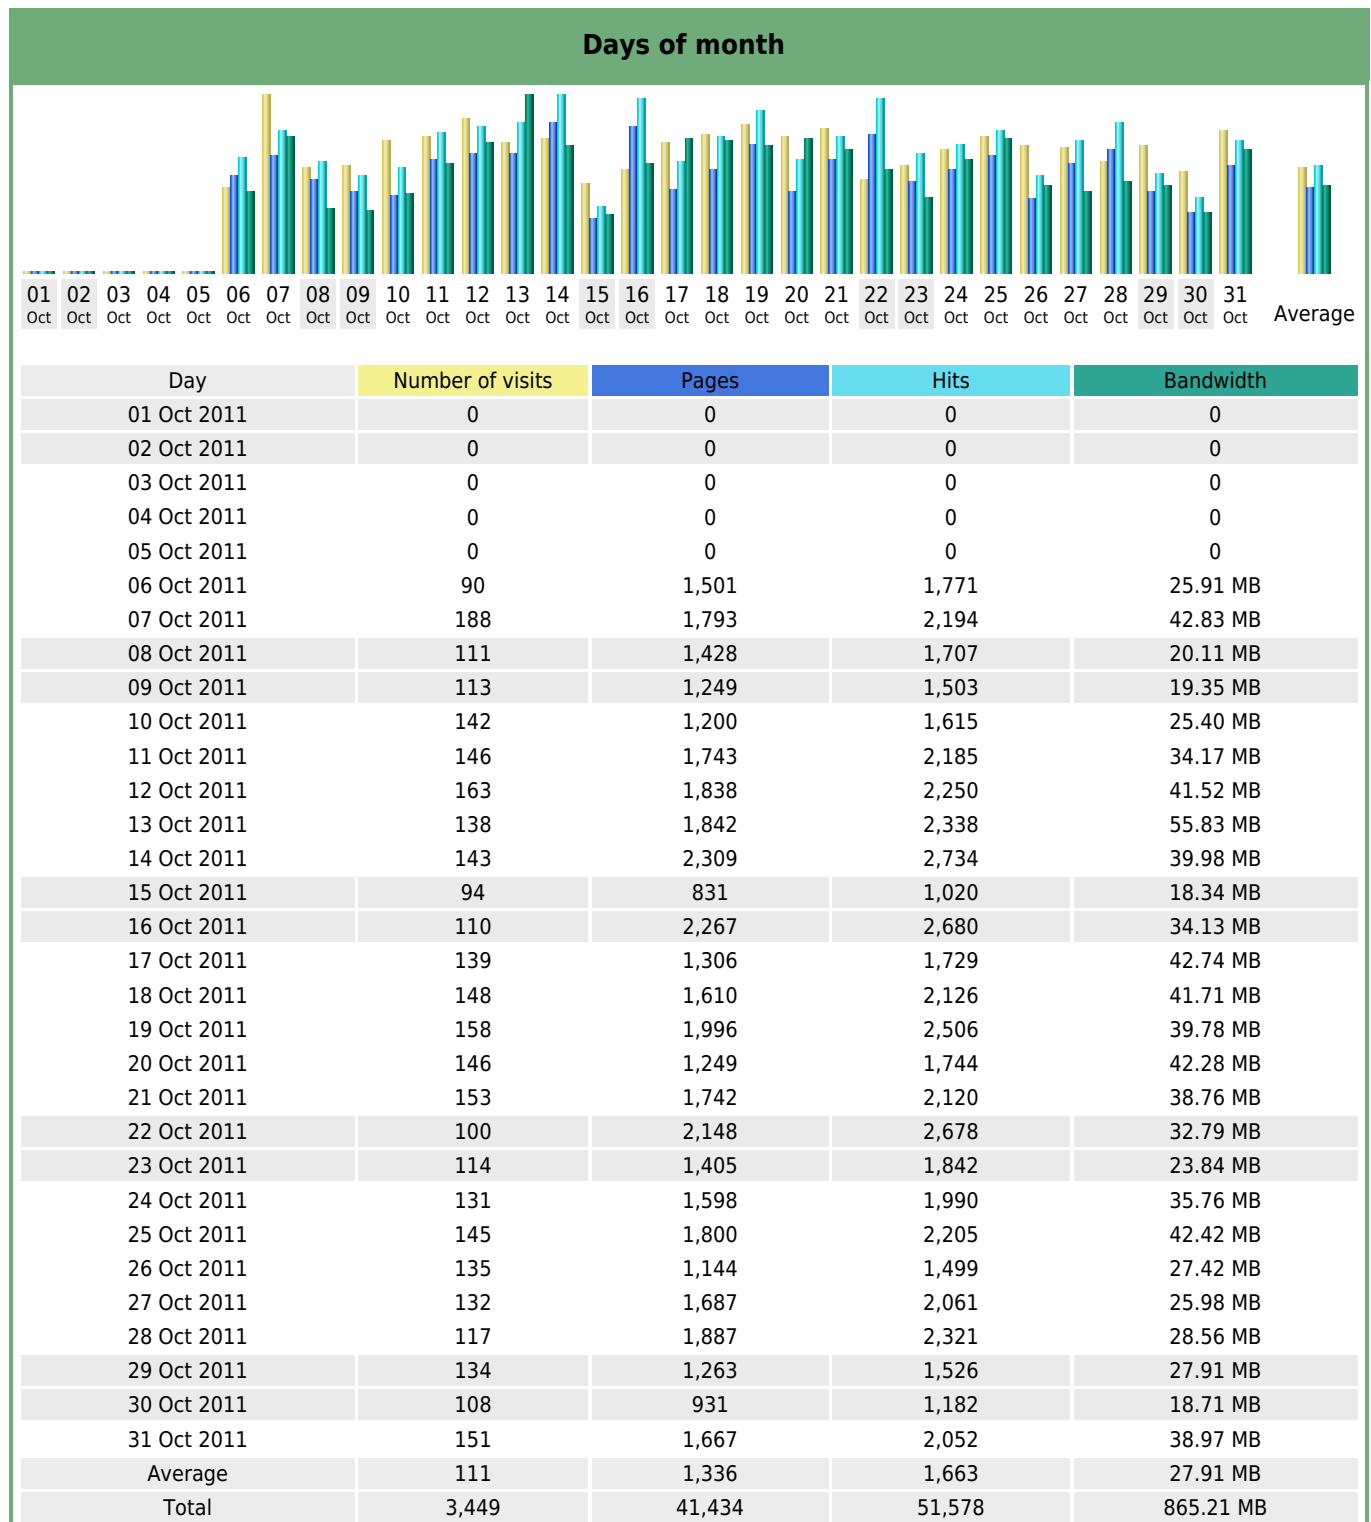

## Statistics of visits of the VIVC - October 2011

## Days of week

Day	Pages	Hits	Bandwidth
Mon	1,154	1,477	28.57 MB
Tue	1,288	1,629	29.58 MB
Wed	1,244	1,563	27.18 MB
Thu	1,569	1,978	37.50 MB
Fri	1,932	2,342	37.53 MB
Sat	1,134	1,386	19.83 MB
Sun	1,170	1,441	19.21 MB

## Hours

Hours	Pages	Hits	Bandwidth	Hours	Pages	Hits	Bandwidth
00	768	937	17.89 MB	12	2,324	2,952	53.73 MB
01	613	813	39.64 MB	13	2,785	3,378	53.63 MB
02	391	530	10.02 MB	14	2,877	3,529	49.39 MB
03	404	540	8.16 MB	15	1,869	2,298	50.18 MB
04	501	682	14.08 MB	16	2,587	3,246	61.43 MB
05	288	395	7.40 MB	17	1,759	2,193	30.52 MB
06	845	1,137	13.99 MB	18	2,801	3,366	54.74 MB
07	923	1,224	16.28 MB	19	2,730	3,266	57.98 MB
08	1,444	1,873	26.45 MB	20	2,157	2,699	47.02 MB
09	2,262	2,866	43.52 MB	21	2,079	2,661	41.21 MB
10	2,284	2,925	53.00 MB	22	2,593	2,926	29.85 MB
11	2,936	3,587	58.48 MB	23	1,214	1,555	26.63 MB