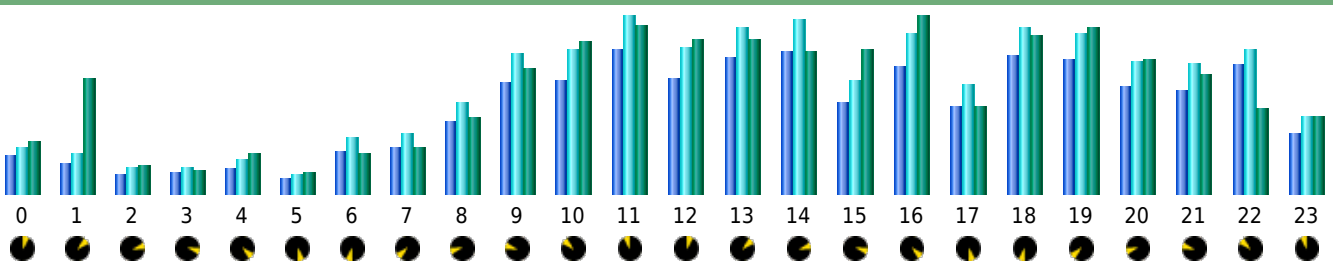

## Statistics of visits of the VIVC - October 2011

## Days of week

Day	Pages	Hits	Bandwidth
Mon	1,154	1,477	28.57 MB
Tue	1,288	1,629	29.58 MB
Wed	1,244	1,563	27.18 MB
Thu	1,569	1,978	37.50 MB
Fri	1,932	2,342	37.53 MB
Sat	1,134	1,386	19.83 MB
Sun	1,170	1,441	19.21 MB

## Hours

Hours	Pages	Hits	Bandwidth	Hours	Pages	Hits	Bandwidth
00	768	937	17.89 MB	12	2,324	2,952	53.73 MB
01	613	813	39.64 MB	13	2,785	3,378	53.63 MB
02	391	530	10.02 MB	14	2,877	3,529	49.39 MB
03	404	540	8.16 MB	15	1,869	2,298	50.18 MB
04	501	682	14.08 MB	16	2,587	3,246	61.43 MB
05	288	395	7.40 MB	17	1,759	2,193	30.52 MB
06	845	1,137	13.99 MB	18	2,801	3,366	54.74 MB
07	923	1,224	16.28 MB	19	2,730	3,266	57.98 MB
08	1,444	1,873	26.45 MB	20	2,157	2,699	47.02 MB
09	2,262	2,866	43.52 MB	21	2,079	2,661	41.21 MB
10	2,284	2,925	53.00 MB	22	2,593	2,926	29.85 MB
11	2,936	3,587	58.48 MB	23	1,214	1,555	26.63 MB