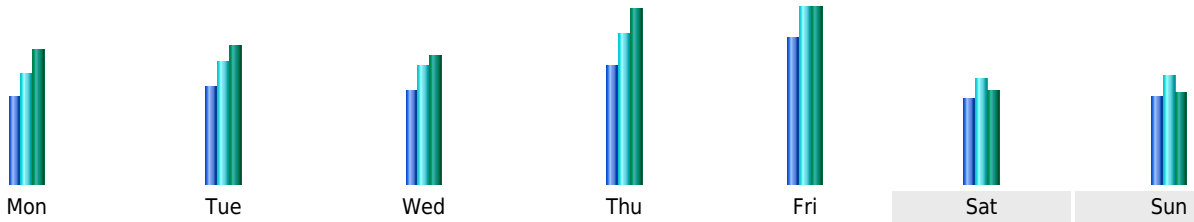

## Statistics of visits of the VIVC - October 2011

## Days of week

Day	Pages	Hits	Bandwidth
Mon	1,154	1,477	28.57 MB
Tue	1,288	1,629	29.58 MB
Wed	1,244	1,563	27.18 MB
Thu	1,569	1,978	37.50 MB
Fri	1,932	2,342	37.53 MB
Sat	1,134	1,386	19.83 MB
Sun	1,170	1,441	19.21 MB

## Hours

Hours	Pages	Hits	Bandwidth	Hours	Pages	Hits	Bandwidth
00	768	937	17.89 MB	12	2,324	2,952	53.73 MB
01	613	813	39.64 MB	13	2,785	3,378	53.63 MB
02	391	530	10.02 MB	14	2,877	3,529	49.39 MB
03	404	540	8.16 MB	15	1,869	2,298	50.18 MB
04	501	682	14.08 MB	16	2,587	3,246	61.43 MB
05	288	395	7.40 MB	17	1,759	2,193	30.52 MB
06	845	1,137	13.99 MB	18	2,801	3,366	54.74 MB
07	923	1,224	16.28 MB	19	2,730	3,266	57.98 MB
08	1,444	1,873	26.45 MB	20	2,157	2,699	47.02 MB
09	2,262	2,866	43.52 MB	21	2,079	2,661	41.21 MB
10	2,284	2,925	53.00 MB	22	2,593	2,926	29.85 MB
11	2,936	3,587	58.48 MB	23	1,214	1,555	26.63 MB