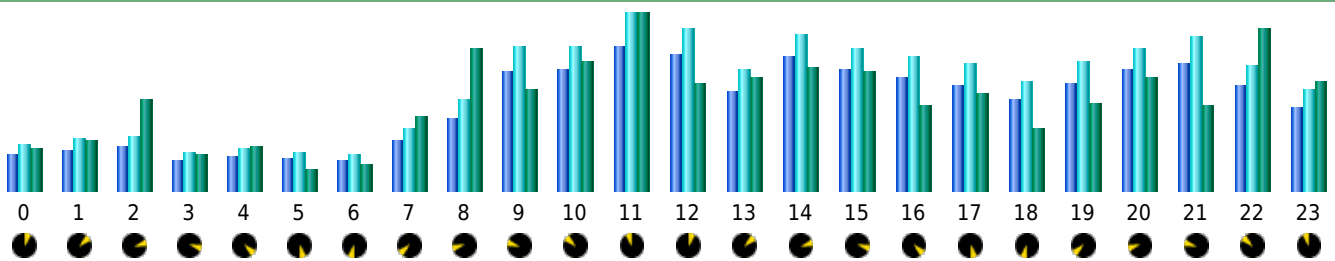

Statistics of visits of the VIVC - June 2011

Days of week

Day	Pages	Hits	Bandwidth
Mon	1,525	1,854	45.02 MB
Tue	1,550	1,906	35.76 MB
Wed	1,867	2,222	31.79 MB
Thu	1,564	1,912	56.61 MB
Fri	1,796	2,095	43.11 MB
Sat	1,185	1,430	25.27 MB
Sun	1,487	1,763	24.22 MB

Hours

Hours	Pages	Hits	Bandwidth	Hours	Pages	Hits	Bandwidth
00	827	1,032	21.45 MB	12	3,092	3,636	55.31 MB
01	925	1,178	26.12 MB	13	2,236	2,697	58.11 MB
02	1,004	1,219	47.41 MB	14	3,044	3,507	63.93 MB
03	695	877	19.23 MB	15	2,737	3,201	61.11 MB
04	776	962	23.13 MB	16	2,556	3,022	44.04 MB
05	737	878	10.23 MB	17	2,354	2,839	50.00 MB
06	688	832	13.94 MB	18	2,039	2,442	32.26 MB
07	1,149	1,394	37.72 MB	19	2,398	2,880	44.92 MB
08	1,621	2,063	73.37 MB	20	2,713	3,198	58.37 MB
09	2,690	3,257	52.03 MB	21	2,859	3,454	43.91 MB
10	2,733	3,255	66.88 MB	22	2,347	2,811	84.09 MB
11	3,261	3,978	91.39 MB	23	1,859	2,259	56.59 MB