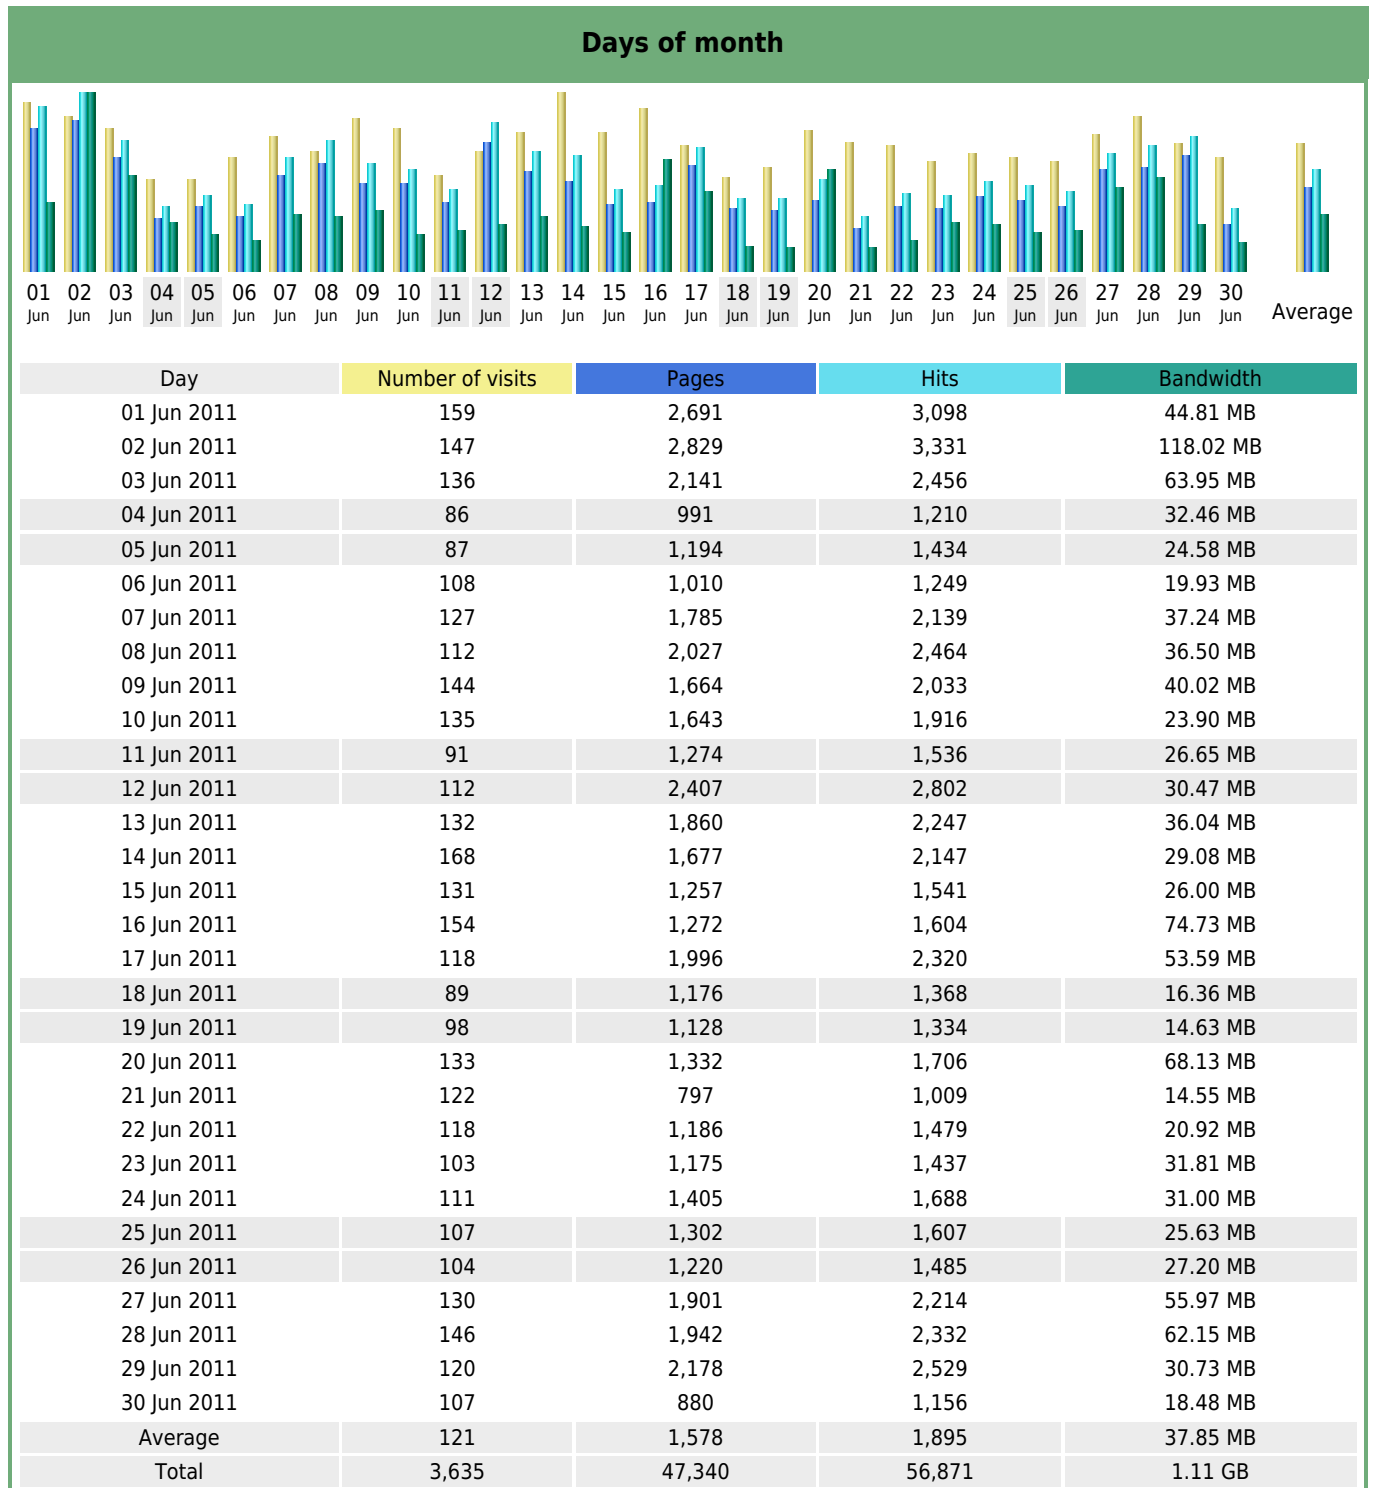

Statistics of visits of the VIVC - June 2011

Days of week

Day	Pages	Hits	Bandwidth
Mon	1,525	1,854	45.02 MB
Tue	1,550	1,906	35.76 MB
Wed	1,867	2,222	31.79 MB
Thu	1,564	1,912	56.61 MB
Fri	1,796	2,095	43.11 MB
Sat	1,185	1,430	25.27 MB
Sun	1,487	1,763	24.22 MB

Hours

Hours	Pages	Hits	Bandwidth	Hours	Pages	Hits	Bandwidth
00	827	1,032	21.45 MB	12	3,092	3,636	55.31 MB
01	925	1,178	26.12 MB	13	2,236	2,697	58.11 MB
02	1,004	1,219	47.41 MB	14	3,044	3,507	63.93 MB
03	695	877	19.23 MB	15	2,737	3,201	61.11 MB
04	776	962	23.13 MB	16	2,556	3,022	44.04 MB
05	737	878	10.23 MB	17	2,354	2,839	50.00 MB
06	688	832	13.94 MB	18	2,039	2,442	32.26 MB
07	1,149	1,394	37.72 MB	19	2,398	2,880	44.92 MB
08	1,621	2,063	73.37 MB	20	2,713	3,198	58.37 MB
09	2,690	3,257	52.03 MB	21	2,859	3,454	43.91 MB
10	2,733	3,255	66.88 MB	22	2,347	2,811	84.09 MB
11	3,261	3,978	91.39 MB	23	1,859	2,259	56.59 MB