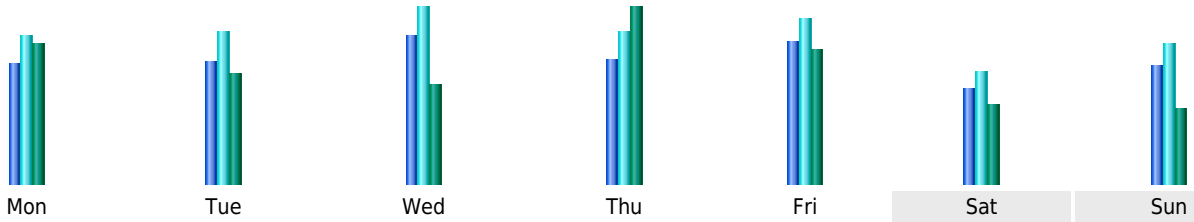

Statistics of visits of the VIVC - June 2011

Days of week

Day	Pages	Hits	Bandwidth
Mon	1,525	1,854	45.02 MB
Tue	1,550	1,906	35.76 MB
Wed	1,867	2,222	31.79 MB
Thu	1,564	1,912	56.61 MB
Fri	1,796	2,095	43.11 MB
Sat	1,185	1,430	25.27 MB
Sun	1,487	1,763	24.22 MB

Hours

Hours	Pages	Hits	Bandwidth	Hours	Pages	Hits	Bandwidth
00	827	1,032	21.45 MB	12	3,092	3,636	55.31 MB
01	925	1,178	26.12 MB	13	2,236	2,697	58.11 MB
02	1,004	1,219	47.41 MB	14	3,044	3,507	63.93 MB
03	695	877	19.23 MB	15	2,737	3,201	61.11 MB
04	776	962	23.13 MB	16	2,556	3,022	44.04 MB
05	737	878	10.23 MB	17	2,354	2,839	50.00 MB
06	688	832	13.94 MB	18	2,039	2,442	32.26 MB
07	1,149	1,394	37.72 MB	19	2,398	2,880	44.92 MB
08	1,621	2,063	73.37 MB	20	2,713	3,198	58.37 MB
09	2,690	3,257	52.03 MB	21	2,859	3,454	43.91 MB
10	2,733	3,255	66.88 MB	22	2,347	2,811	84.09 MB
11	3,261	3,978	91.39 MB	23	1,859	2,259	56.59 MB