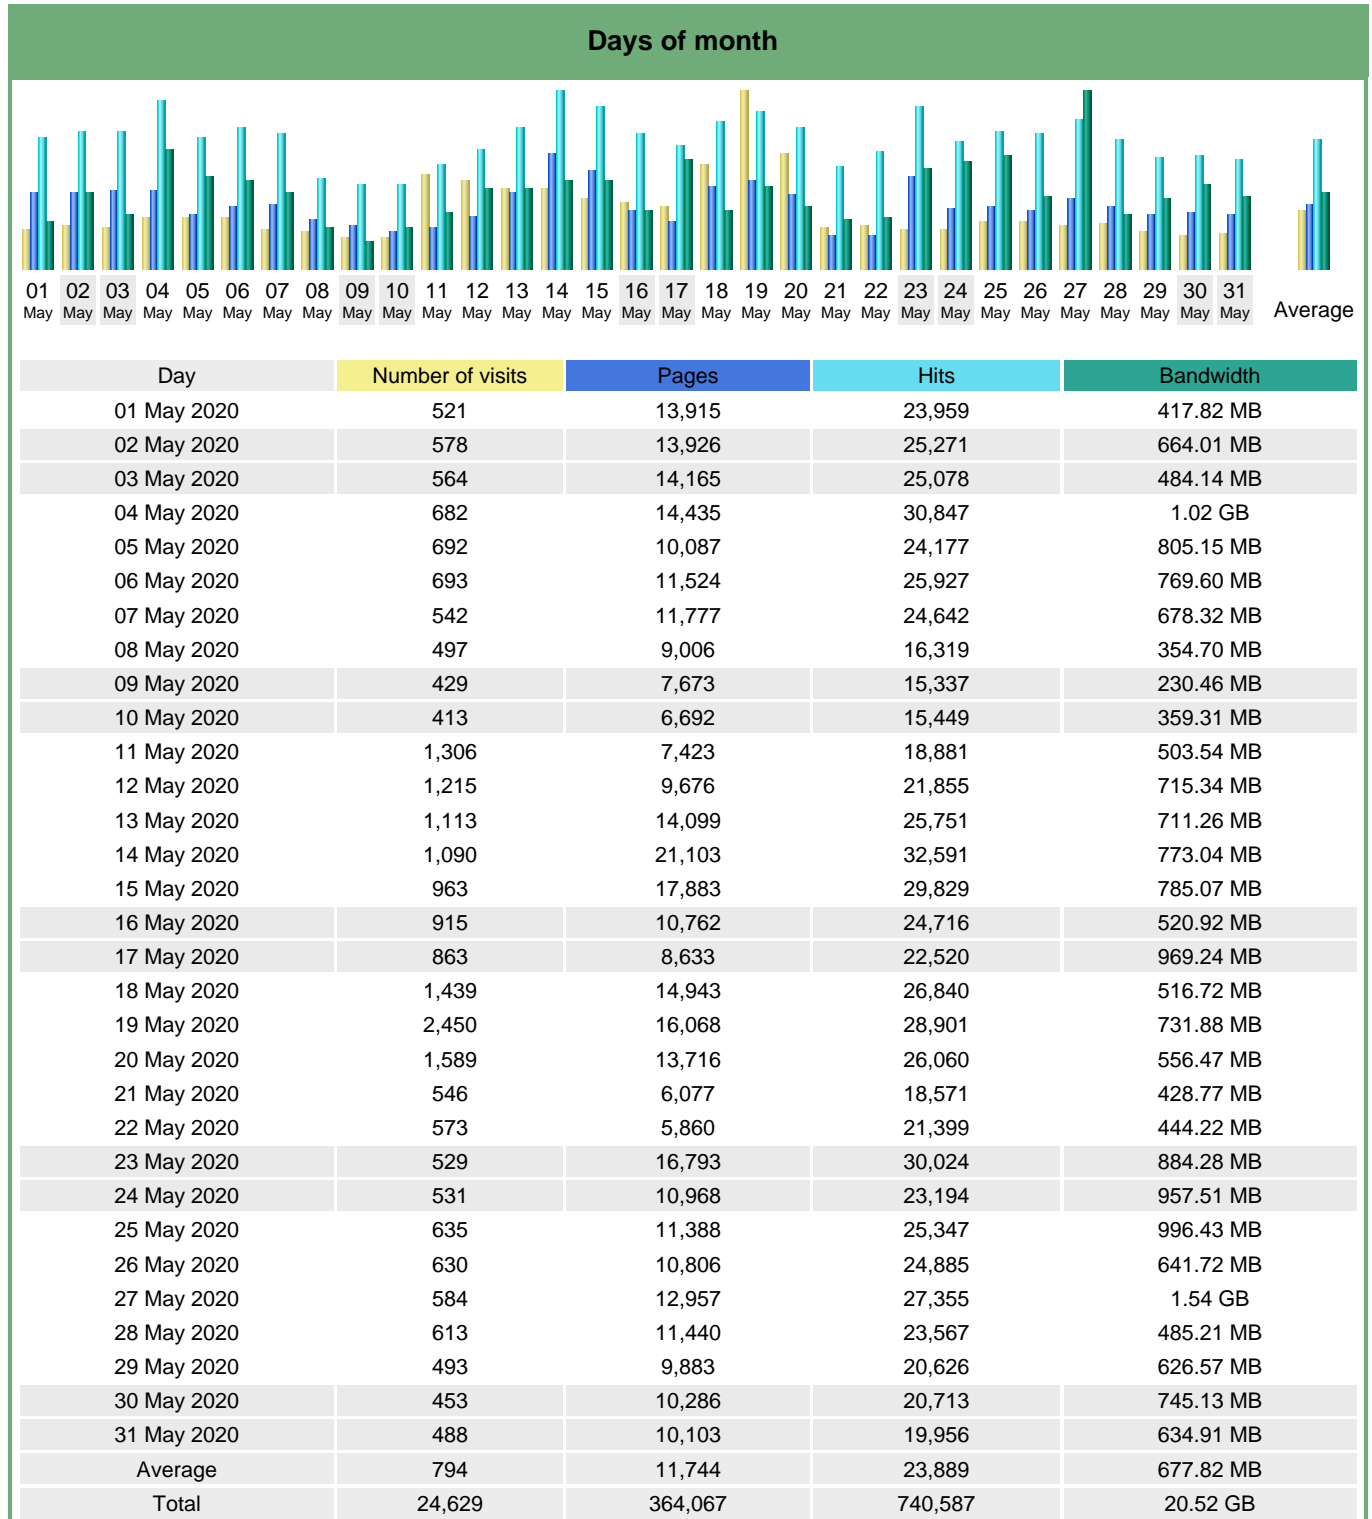

## Statistics of visits of the VIVC - May 2020

## Days of week

Day	Pages	Hits	Bandwidth
Mon	12,047	25,478	766.26 MB
Tue	11,659	24,954	723.52 MB
Wed	13,074	26,273	902.41 MB
Thu	12,599	24,842	591.34 MB
Fri	11,309	22,426	525.68 MB
Sat	11,888	23,212	608.96 MB
Sun	10,112	21,239	681.02 MB

## Hours

Hours	Pages	Hits	Bandwidth	Hours	Pages	Hits	Bandwidth
00	13,384	22,725	453.98 MB	12	15,873	33,075	977.37 MB
01	13,539	23,811	358.15 MB	13	14,589	33,758	1.16 GB
02	13,310	22,127	412.56 MB	14	16,931	38,111	1.49 GB
03	12,501	19,373	349.84 MB	15	21,551	47,465	1.85 GB
04	11,490	18,178	301.84 MB	16	18,425	43,130	1.74 GB
05	12,419	19,842	395.78 MB	17	21,861	42,453	1.03 GB
06	11,648	20,413	460.91 MB	18	17,159	39,301	957.61 MB
07	11,351	20,166	313.76 MB	19	17,138	37,810	925.33 MB
08	10,859	23,600	553.29 MB	20	16,645	35,975	900.24 MB
09	13,982	30,542	755.89 MB	21	17,291	38,004	1.14 GB
10	14,791	32,620	1.16 GB	22	16,618	35,132	1.01 GB
11	16,190	34,617	1.06 GB	23	14,522	28,359	971.99 MB