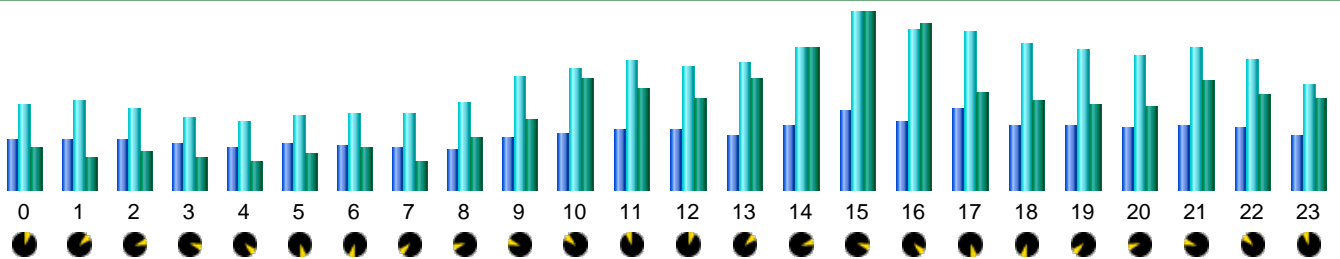

## Statistics of visits of the VIVC - May 2020

## Days of week

Day	Pages	Hits	Bandwidth
Mon	12,047	25,478	766.26 MB
Tue	11,659	24,954	723.52 MB
Wed	13,074	26,273	902.41 MB
Thu	12,599	24,842	591.34 MB
Fri	11,309	22,426	525.68 MB
Sat	11,888	23,212	608.96 MB
Sun	10,112	21,239	681.02 MB

## Hours

Hours	Pages	Hits	Bandwidth	Hours	Pages	Hits	Bandwidth
00	13,384	22,725	453.98 MB	12	15,873	33,075	977.37 MB
01	13,539	23,811	358.15 MB	13	14,589	33,758	1.16 GB
02	13,310	22,127	412.56 MB	14	16,931	38,111	1.49 GB
03	12,501	19,373	349.84 MB	15	21,551	47,465	1.85 GB
04	11,490	18,178	301.84 MB	16	18,425	43,130	1.74 GB
05	12,419	19,842	395.78 MB	17	21,861	42,453	1.03 GB
06	11,648	20,413	460.91 MB	18	17,159	39,301	957.61 MB
07	11,351	20,166	313.76 MB	19	17,138	37,810	925.33 MB
08	10,859	23,600	553.29 MB	20	16,645	35,975	900.24 MB
09	13,982	30,542	755.89 MB	21	17,291	38,004	1.14 GB
10	14,791	32,620	1.16 GB	22	16,618	35,132	1.01 GB
11	16,190	34,617	1.06 GB	23	14,522	28,359	971.99 MB