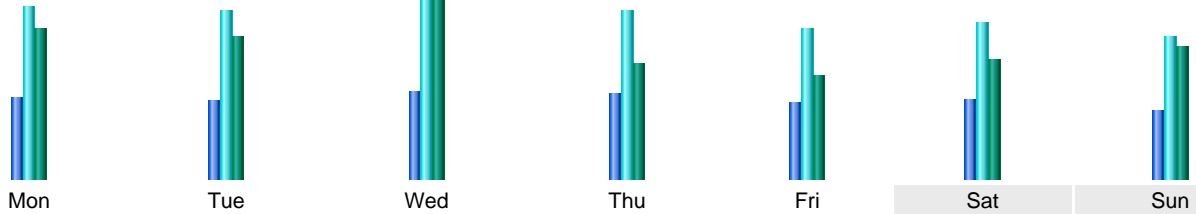

## Statistics of visits of the VIVC - May 2020

## Days of week

Day	Pages	Hits	Bandwidth
Mon	12,047	25,478	766.26 MB
Tue	11,659	24,954	723.52 MB
Wed	13,074	26,273	902.41 MB
Thu	12,599	24,842	591.34 MB
Fri	11,309	22,426	525.68 MB
Sat	11,888	23,212	608.96 MB
Sun	10,112	21,239	681.02 MB

## Hours

Hours	Pages	Hits	Bandwidth	Hours	Pages	Hits	Bandwidth
00	13,384	22,725	453.98 MB	12	15,873	33,075	977.37 MB
01	13,539	23,811	358.15 MB	13	14,589	33,758	1.16 GB
02	13,310	22,127	412.56 MB	14	16,931	38,111	1.49 GB
03	12,501	19,373	349.84 MB	15	21,551	47,465	1.85 GB
04	11,490	18,178	301.84 MB	16	18,425	43,130	1.74 GB
05	12,419	19,842	395.78 MB	17	21,861	42,453	1.03 GB
06	11,648	20,413	460.91 MB	18	17,159	39,301	957.61 MB
07	11,351	20,166	313.76 MB	19	17,138	37,810	925.33 MB
08	10,859	23,600	553.29 MB	20	16,645	35,975	900.24 MB
09	13,982	30,542	755.89 MB	21	17,291	38,004	1.14 GB
10	14,791	32,620	1.16 GB	22	16,618	35,132	1.01 GB
11	16,190	34,617	1.06 GB	23	14,522	28,359	971.99 MB