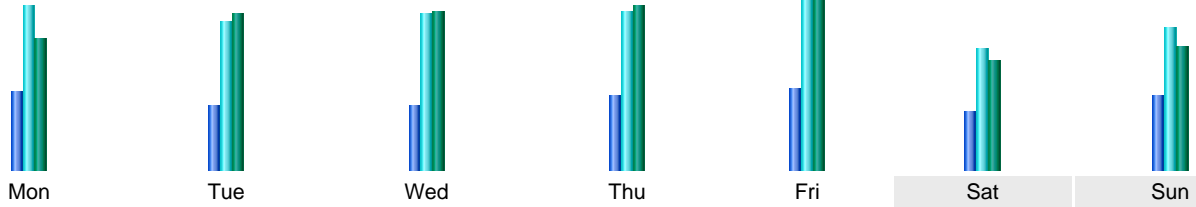

Statistics of visits of the VIVC - February 2019

Days of week

Day	Pages	Hits	Bandwidth
Mon	7,004	14,906	248.95 MB
Tue	5,840	13,472	299.98 MB
Wed	5,695	14,113	303.97 MB
Thu	6,585	14,331	314.12 MB
Fri	7,398	16,000	338.94 MB
Sat	5,330	10,950	208.15 MB
Sun	6,686	12,968	233.56 MB

Hours

Hours	Pages	Hits	Bandwidth	Hours	Pages	Hits	Bandwidth
00	6,062	10,383	197.57 MB	12	10,449	22,290	472.08 MB
01	4,561	6,893	139.87 MB	13	11,029	24,182	518.96 MB
02	3,815	7,603	189.80 MB	14	10,884	23,456	459.23 MB
03	4,934	8,332	141.84 MB	15	10,639	23,332	508.67 MB
04	4,010	6,971	111.35 MB	16	9,970	21,505	390.81 MB
05	5,162	8,032	111.08 MB	17	8,479	22,570	488.28 MB
06	4,082	9,320	129.47 MB	18	8,917	19,026	380.73 MB
07	4,030	9,628	183.32 MB	19	7,242	18,507	451.58 MB
08	6,669	15,428	334.15 MB	20	6,831	16,871	326.66 MB
09	8,252	21,355	461.51 MB	21	7,358	16,748	368.33 MB
10	8,835	22,191	416.79 MB	22	8,389	16,329	314.52 MB
11	11,054	24,389	482.58 MB	23	6,506	11,628	211.51 MB