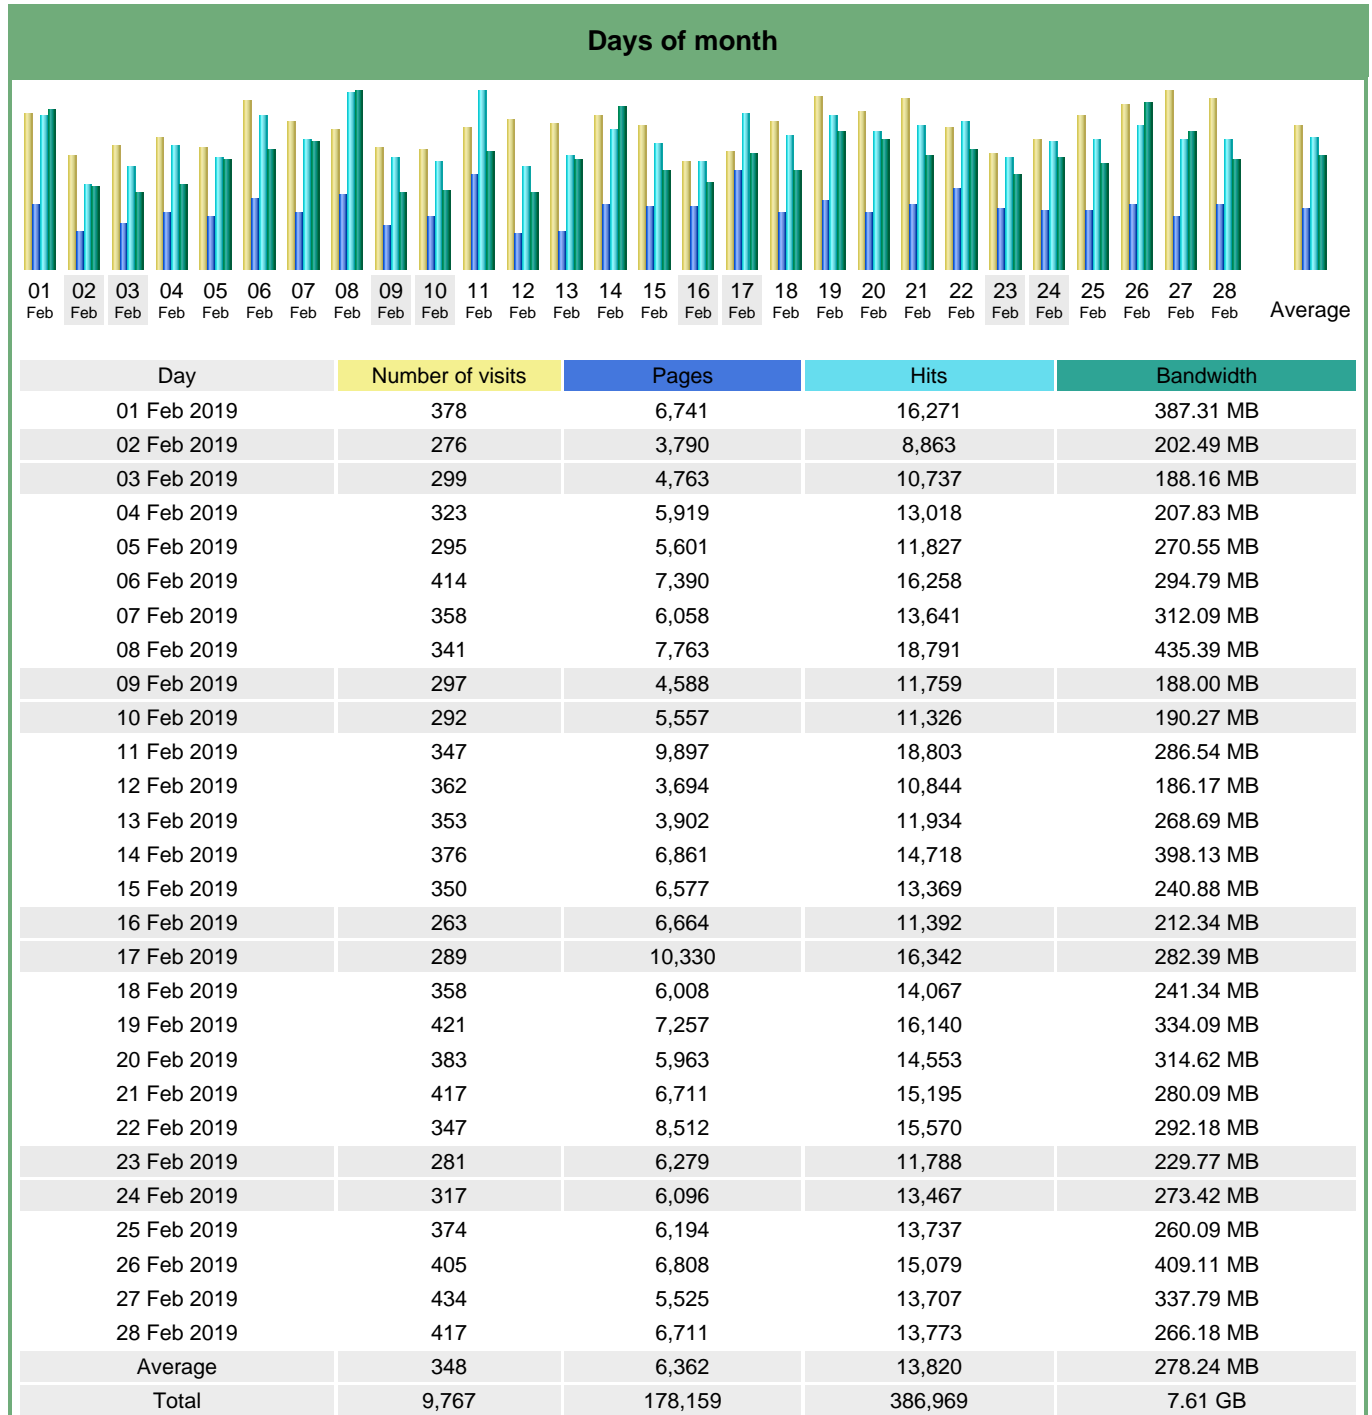

Statistics of visits of the VIVC - February 2019

Days of week

Day	Pages	Hits	Bandwidth
Mon	7,004	14,906	248.95 MB
Tue	5,840	13,472	299.98 MB
Wed	5,695	14,113	303.97 MB
Thu	6,585	14,331	314.12 MB
Fri	7,398	16,000	338.94 MB
Sat	5,330	10,950	208.15 MB
Sun	6,686	12,968	233.56 MB

Hours

Hours	Pages	Hits	Bandwidth	Hours	Pages	Hits	Bandwidth
00	6,062	10,383	197.57 MB	12	10,449	22,290	472.08 MB
01	4,561	6,893	139.87 MB	13	11,029	24,182	518.96 MB
02	3,815	7,603	189.80 MB	14	10,884	23,456	459.23 MB
03	4,934	8,332	141.84 MB	15	10,639	23,332	508.67 MB
04	4,010	6,971	111.35 MB	16	9,970	21,505	390.81 MB
05	5,162	8,032	111.08 MB	17	8,479	22,570	488.28 MB
06	4,082	9,320	129.47 MB	18	8,917	19,026	380.73 MB
07	4,030	9,628	183.32 MB	19	7,242	18,507	451.58 MB
08	6,669	15,428	334.15 MB	20	6,831	16,871	326.66 MB
09	8,252	21,355	461.51 MB	21	7,358	16,748	368.33 MB
10	8,835	22,191	416.79 MB	22	8,389	16,329	314.52 MB
11	11,054	24,389	482.58 MB	23	6,506	11,628	211.51 MB