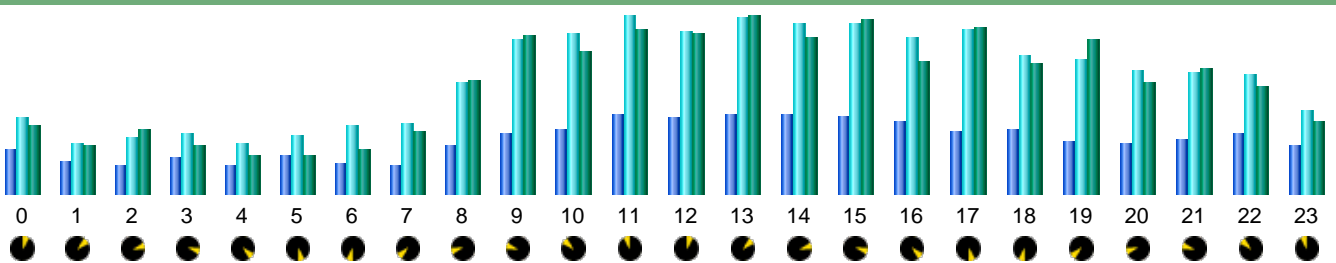

Statistics of visits of the VIVC - February 2019

Days of week

Day	Pages	Hits	Bandwidth
Mon	7,004	14,906	248.95 MB
Tue	5,840	13,472	299.98 MB
Wed	5,695	14,113	303.97 MB
Thu	6,585	14,331	314.12 MB
Fri	7,398	16,000	338.94 MB
Sat	5,330	10,950	208.15 MB
Sun	6,686	12,968	233.56 MB

Hours

Hours	Pages	Hits	Bandwidth	Hours	Pages	Hits	Bandwidth
00	6,062	10,383	197.57 MB	12	10,449	22,290	472.08 MB
01	4,561	6,893	139.87 MB	13	11,029	24,182	518.96 MB
02	3,815	7,603	189.80 MB	14	10,884	23,456	459.23 MB
03	4,934	8,332	141.84 MB	15	10,639	23,332	508.67 MB
04	4,010	6,971	111.35 MB	16	9,970	21,505	390.81 MB
05	5,162	8,032	111.08 MB	17	8,479	22,570	488.28 MB
06	4,082	9,320	129.47 MB	18	8,917	19,026	380.73 MB
07	4,030	9,628	183.32 MB	19	7,242	18,507	451.58 MB
08	6,669	15,428	334.15 MB	20	6,831	16,871	326.66 MB
09	8,252	21,355	461.51 MB	21	7,358	16,748	368.33 MB
10	8,835	22,191	416.79 MB	22	8,389	16,329	314.52 MB
11	11,054	24,389	482.58 MB	23	6,506	11,628	211.51 MB