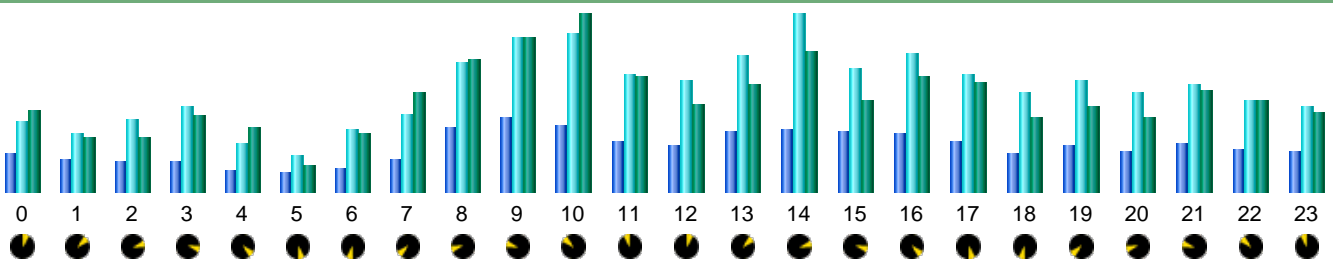

## Statistics of visits of the VIVC - December 2018

## Days of week

Day	Pages	Hits	Bandwidth
Mon	4,753	13,125	312.51 MB
Tue	6,361	14,102	344.47 MB
Wed	6,647	14,582	357.37 MB
Thu	6,308	12,634	297.09 MB
Fri	6,014	12,574	331.78 MB
Sat	3,784	9,326	248.16 MB
Sun	3,732	8,959	177.53 MB

## Hours

Hours	Pages	Hits	Bandwidth	Hours	Pages	Hits	Bandwidth
00	5,688	10,465	327.04 MB	12	7,049	16,874	350.26 MB
01	4,863	8,696	219.65 MB	13	9,153	20,635	432.05 MB
02	4,685	10,840	218.95 MB	14	9,433	26,791	561.90 MB
03	4,586	12,887	300.74 MB	15	9,218	18,738	368.42 MB
04	3,066	7,402	257.68 MB	16	8,906	21,117	462.66 MB
05	2,701	5,527	103.62 MB	17	7,550	17,567	436.18 MB
06	3,391	9,308	228.92 MB	18	5,845	15,162	295.99 MB
07	5,029	11,672	396.04 MB	19	6,863	16,714	340.52 MB
08	9,758	19,605	535.67 MB	20	6,052	14,885	295.53 MB
09	11,289	23,425	618.88 MB	21	7,355	16,234	402.84 MB
10	9,945	23,838	709.34 MB	22	6,462	13,759	369.15 MB
11	7,645	17,639	459.88 MB	23	6,142	12,853	321.97 MB