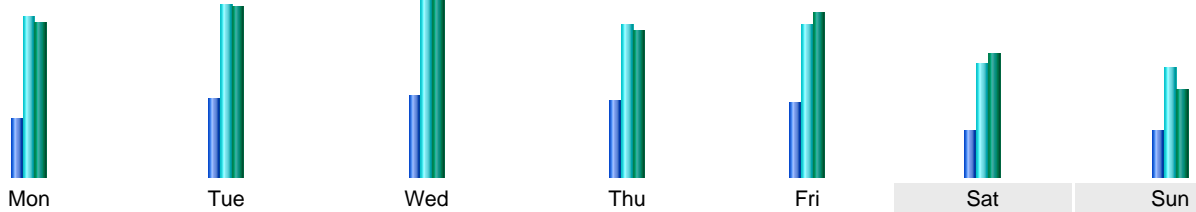

## Statistics of visits of the VIVC - December 2018

## Days of week

Day	Pages	Hits	Bandwidth
Mon	4,753	13,125	312.51 MB
Tue	6,361	14,102	344.47 MB
Wed	6,647	14,582	357.37 MB
Thu	6,308	12,634	297.09 MB
Fri	6,014	12,574	331.78 MB
Sat	3,784	9,326	248.16 MB
Sun	3,732	8,959	177.53 MB

## Hours

Hours	Pages	Hits	Bandwidth	Hours	Pages	Hits	Bandwidth
00	5,688	10,465	327.04 MB	12	7,049	16,874	350.26 MB
01	4,863	8,696	219.65 MB	13	9,153	20,635	432.05 MB
02	4,685	10,840	218.95 MB	14	9,433	26,791	561.90 MB
03	4,586	12,887	300.74 MB	15	9,218	18,738	368.42 MB
04	3,066	7,402	257.68 MB	16	8,906	21,117	462.66 MB
05	2,701	5,527	103.62 MB	17	7,550	17,567	436.18 MB
06	3,391	9,308	228.92 MB	18	5,845	15,162	295.99 MB
07	5,029	11,672	396.04 MB	19	6,863	16,714	340.52 MB
08	9,758	19,605	535.67 MB	20	6,052	14,885	295.53 MB
09	11,289	23,425	618.88 MB	21	7,355	16,234	402.84 MB
10	9,945	23,838	709.34 MB	22	6,462	13,759	369.15 MB
11	7,645	17,639	459.88 MB	23	6,142	12,853	321.97 MB