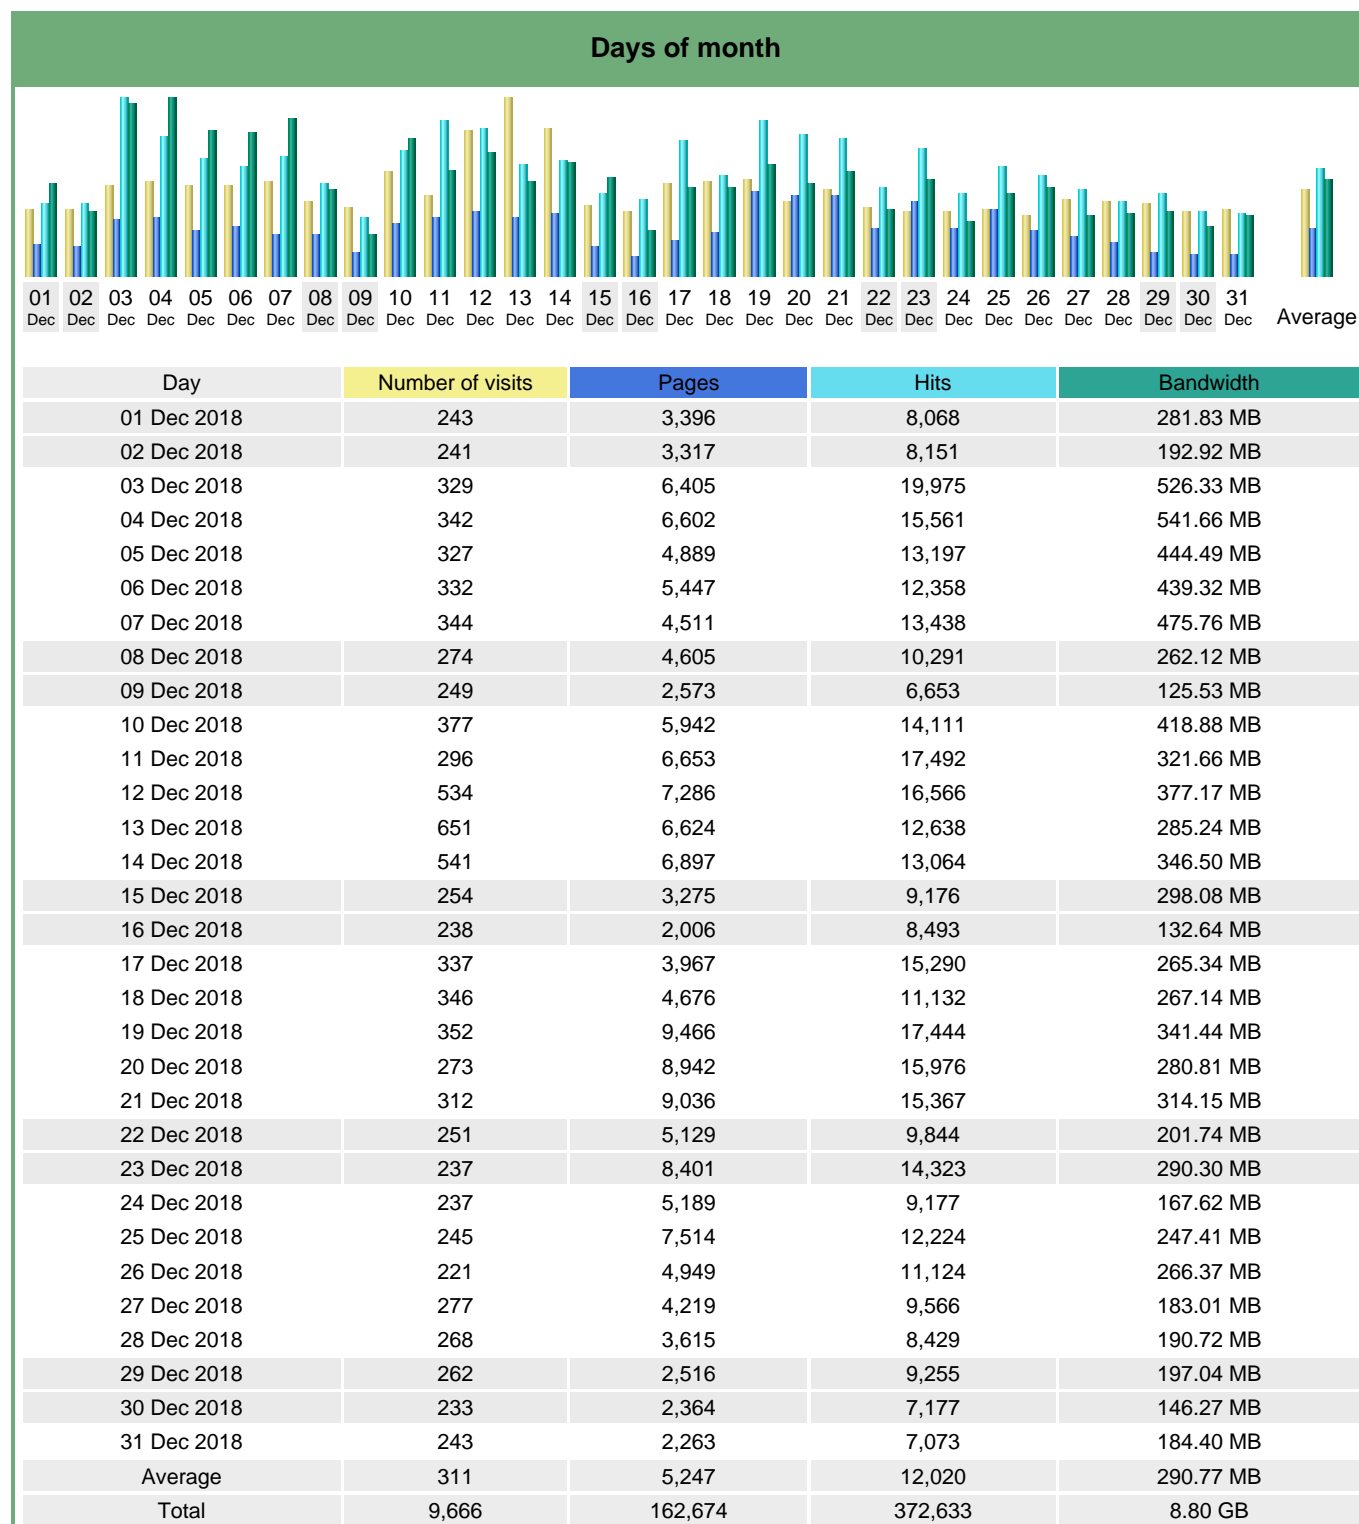

## Statistics of visits of the VIVC - December 2018

## Days of week

Day	Pages	Hits	Bandwidth
Mon	4,753	13,125	312.51 MB
Tue	6,361	14,102	344.47 MB
Wed	6,647	14,582	357.37 MB
Thu	6,308	12,634	297.09 MB
Fri	6,014	12,574	331.78 MB
Sat	3,784	9,326	248.16 MB
Sun	3,732	8,959	177.53 MB

## Hours

Hours	Pages	Hits	Bandwidth	Hours	Pages	Hits	Bandwidth
00	5,688	10,465	327.04 MB	12	7,049	16,874	350.26 MB
01	4,863	8,696	219.65 MB	13	9,153	20,635	432.05 MB
02	4,685	10,840	218.95 MB	14	9,433	26,791	561.90 MB
03	4,586	12,887	300.74 MB	15	9,218	18,738	368.42 MB
04	3,066	7,402	257.68 MB	16	8,906	21,117	462.66 MB
05	2,701	5,527	103.62 MB	17	7,550	17,567	436.18 MB
06	3,391	9,308	228.92 MB	18	5,845	15,162	295.99 MB
07	5,029	11,672	396.04 MB	19	6,863	16,714	340.52 MB
08	9,758	19,605	535.67 MB	20	6,052	14,885	295.53 MB
09	11,289	23,425	618.88 MB	21	7,355	16,234	402.84 MB
10	9,945	23,838	709.34 MB	22	6,462	13,759	369.15 MB
11	7,645	17,639	459.88 MB	23	6,142	12,853	321.97 MB