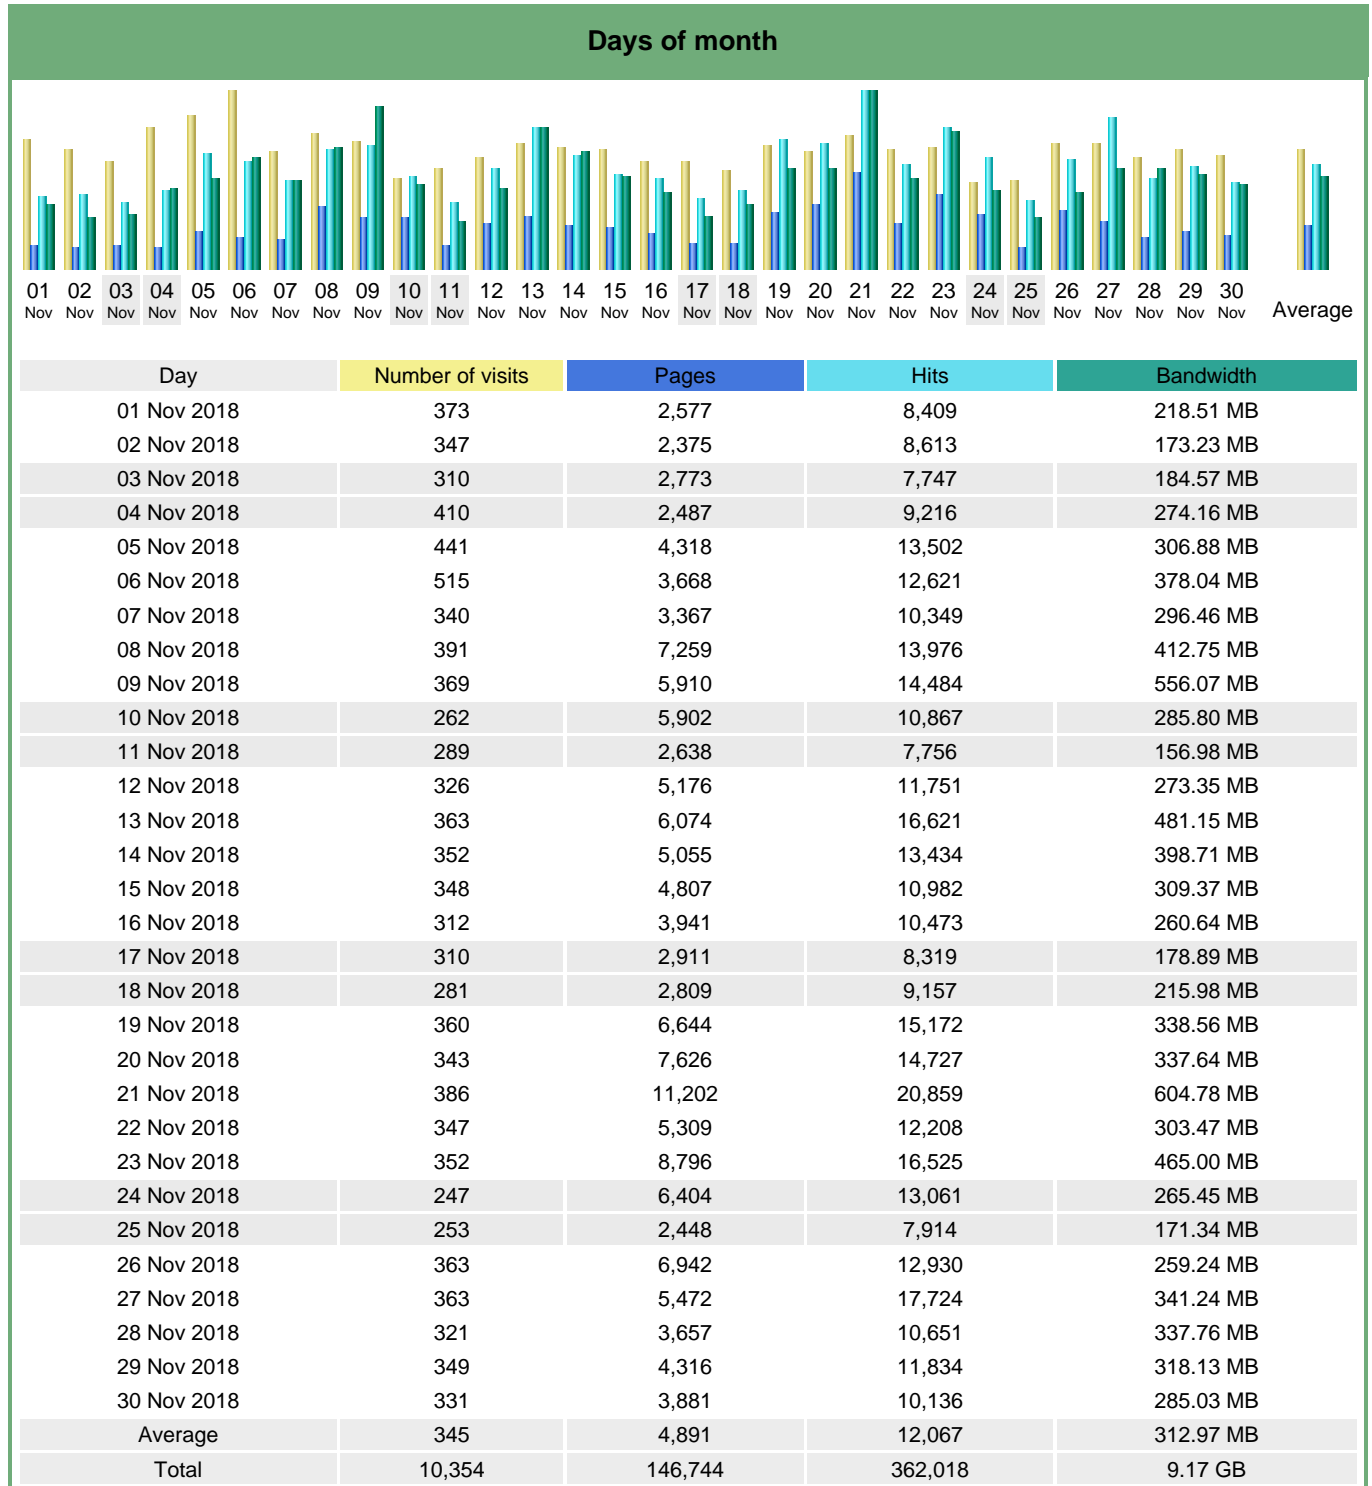

Statistics of visits of the VIVC - November 2018

Days of week

Day	Pages	Hits	Bandwidth
Mon	5,770	13,338	294.51 MB
Tue	5,710	15,423	384.52 MB
Wed	5,820	13,823	409.43 MB
Thu	4,853	11,481	312.45 MB
Fri	4,980	12,046	347.99 MB
Sat	4,497	9,998	228.68 MB
Sun	2,595	8,510	204.61 MB

Hours

Hours	Pages	Hits	Bandwidth	Hours	Pages	Hits	Bandwidth
00	3,639	7,800	170.54 MB	12	7,381	19,401	519.00 MB
01	3,593	7,599	170.80 MB	13	8,406	19,763	508.68 MB
02	1,721	5,518	118.33 MB	14	8,649	25,142	618.58 MB
03	2,598	8,192	184.47 MB	15	7,006	17,827	528.10 MB
04	2,166	5,624	133.50 MB	16	7,182	22,115	470.57 MB
05	1,723	5,245	124.96 MB	17	5,630	16,395	436.00 MB
06	2,582	6,908	123.74 MB	18	5,524	17,005	403.15 MB
07	5,421	11,989	275.38 MB	19	5,396	15,647	421.58 MB
08	12,090	23,811	663.31 MB	20	6,626	17,652	453.76 MB
09	14,581	26,715	796.98 MB	21	5,145	14,191	384.78 MB
10	12,284	24,379	739.24 MB	22	5,400	13,026	362.98 MB
11	7,956	21,174	597.54 MB	23	4,045	8,900	183.19 MB