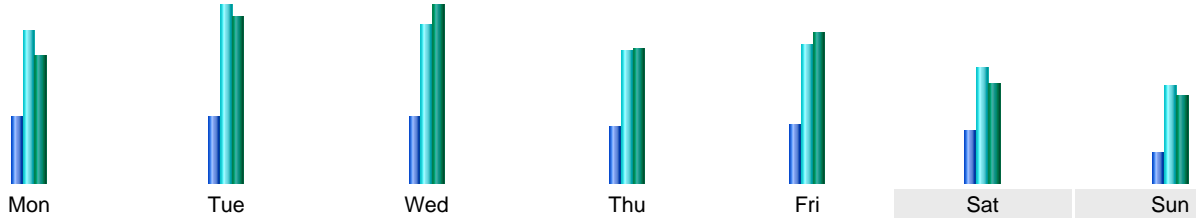

Statistics of visits of the VIVC - November 2018

Days of week

Day	Pages	Hits	Bandwidth
Mon	5,770	13,338	294.51 MB
Tue	5,710	15,423	384.52 MB
Wed	5,820	13,823	409.43 MB
Thu	4,853	11,481	312.45 MB
Fri	4,980	12,046	347.99 MB
Sat	4,497	9,998	228.68 MB
Sun	2,595	8,510	204.61 MB

Hours

Hours	Pages	Hits	Bandwidth	Hours	Pages	Hits	Bandwidth
00	3,639	7,800	170.54 MB	12	7,381	19,401	519.00 MB
01	3,593	7,599	170.80 MB	13	8,406	19,763	508.68 MB
02	1,721	5,518	118.33 MB	14	8,649	25,142	618.58 MB
03	2,598	8,192	184.47 MB	15	7,006	17,827	528.10 MB
04	2,166	5,624	133.50 MB	16	7,182	22,115	470.57 MB
05	1,723	5,245	124.96 MB	17	5,630	16,395	436.00 MB
06	2,582	6,908	123.74 MB	18	5,524	17,005	403.15 MB
07	5,421	11,989	275.38 MB	19	5,396	15,647	421.58 MB
08	12,090	23,811	663.31 MB	20	6,626	17,652	453.76 MB
09	14,581	26,715	796.98 MB	21	5,145	14,191	384.78 MB
10	12,284	24,379	739.24 MB	22	5,400	13,026	362.98 MB
11	7,956	21,174	597.54 MB	23	4,045	8,900	183.19 MB