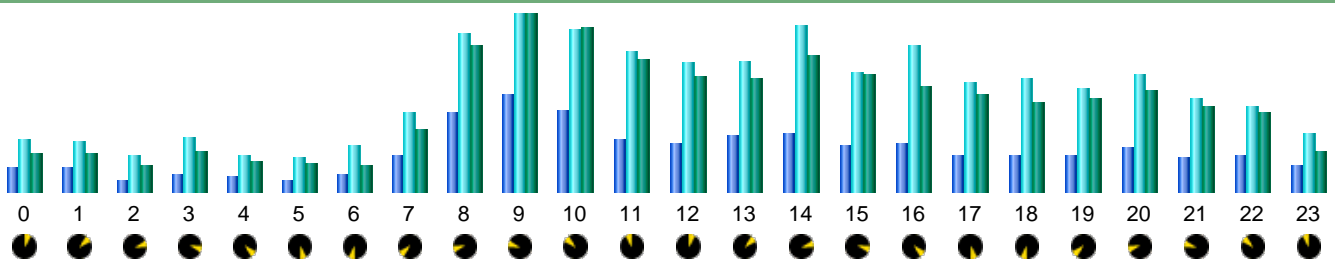

Statistics of visits of the VIVC - November 2018

Days of week

Day	Pages	Hits	Bandwidth
Mon	5,770	13,338	294.51 MB
Tue	5,710	15,423	384.52 MB
Wed	5,820	13,823	409.43 MB
Thu	4,853	11,481	312.45 MB
Fri	4,980	12,046	347.99 MB
Sat	4,497	9,998	228.68 MB
Sun	2,595	8,510	204.61 MB

Hours

Hours	Pages	Hits	Bandwidth	Hours	Pages	Hits	Bandwidth
00	3,639	7,800	170.54 MB	12	7,381	19,401	519.00 MB
01	3,593	7,599	170.80 MB	13	8,406	19,763	508.68 MB
02	1,721	5,518	118.33 MB	14	8,649	25,142	618.58 MB
03	2,598	8,192	184.47 MB	15	7,006	17,827	528.10 MB
04	2,166	5,624	133.50 MB	16	7,182	22,115	470.57 MB
05	1,723	5,245	124.96 MB	17	5,630	16,395	436.00 MB
06	2,582	6,908	123.74 MB	18	5,524	17,005	403.15 MB
07	5,421	11,989	275.38 MB	19	5,396	15,647	421.58 MB
08	12,090	23,811	663.31 MB	20	6,626	17,652	453.76 MB
09	14,581	26,715	796.98 MB	21	5,145	14,191	384.78 MB
10	12,284	24,379	739.24 MB	22	5,400	13,026	362.98 MB
11	7,956	21,174	597.54 MB	23	4,045	8,900	183.19 MB