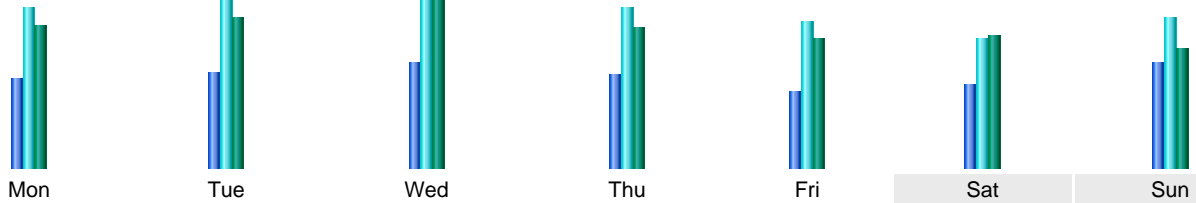

Statistics of visits of the VIVC - June 2017

Days of week

Day	Pages	Hits	Bandwidth
Mon	7,448	13,267	261.58 MB
Tue	7,912	14,192	274.81 MB
Wed	8,759	14,699	324.97 MB
Thu	7,808	13,256	256.67 MB
Fri	6,340	12,123	236.13 MB
Sat	6,973	10,623	244.66 MB
Sun	8,792	12,437	218.04 MB

Hours

Hours	Pages	Hits	Bandwidth	Hours	Pages	Hits	Bandwidth
00	7,285	12,590	234.08 MB	12	12,633	20,589	356.15 MB
01	7,233	10,824	225.92 MB	13	10,893	19,329	378.90 MB
02	7,272	11,477	189.87 MB	14	11,700	21,901	490.87 MB
03	6,896	9,464	128.45 MB	15	11,613	22,389	438.53 MB
04	6,323	9,808	150.97 MB	16	11,298	21,068	477.06 MB
05	6,608	8,706	133.48 MB	17	10,014	17,857	327.39 MB
06	8,299	11,902	213.82 MB	18	9,334	15,193	339.07 MB
07	7,832	12,899	244.04 MB	19	10,521	16,525	423.94 MB
08	9,532	15,490	284.18 MB	20	14,838	21,074	532.35 MB
09	10,195	17,867	322.74 MB	21	10,870	19,008	525.04 MB
10	10,619	21,286	378.00 MB	22	8,460	15,671	309.22 MB
11	11,652	20,819	400.20 MB	23	8,362	14,047	255.97 MB