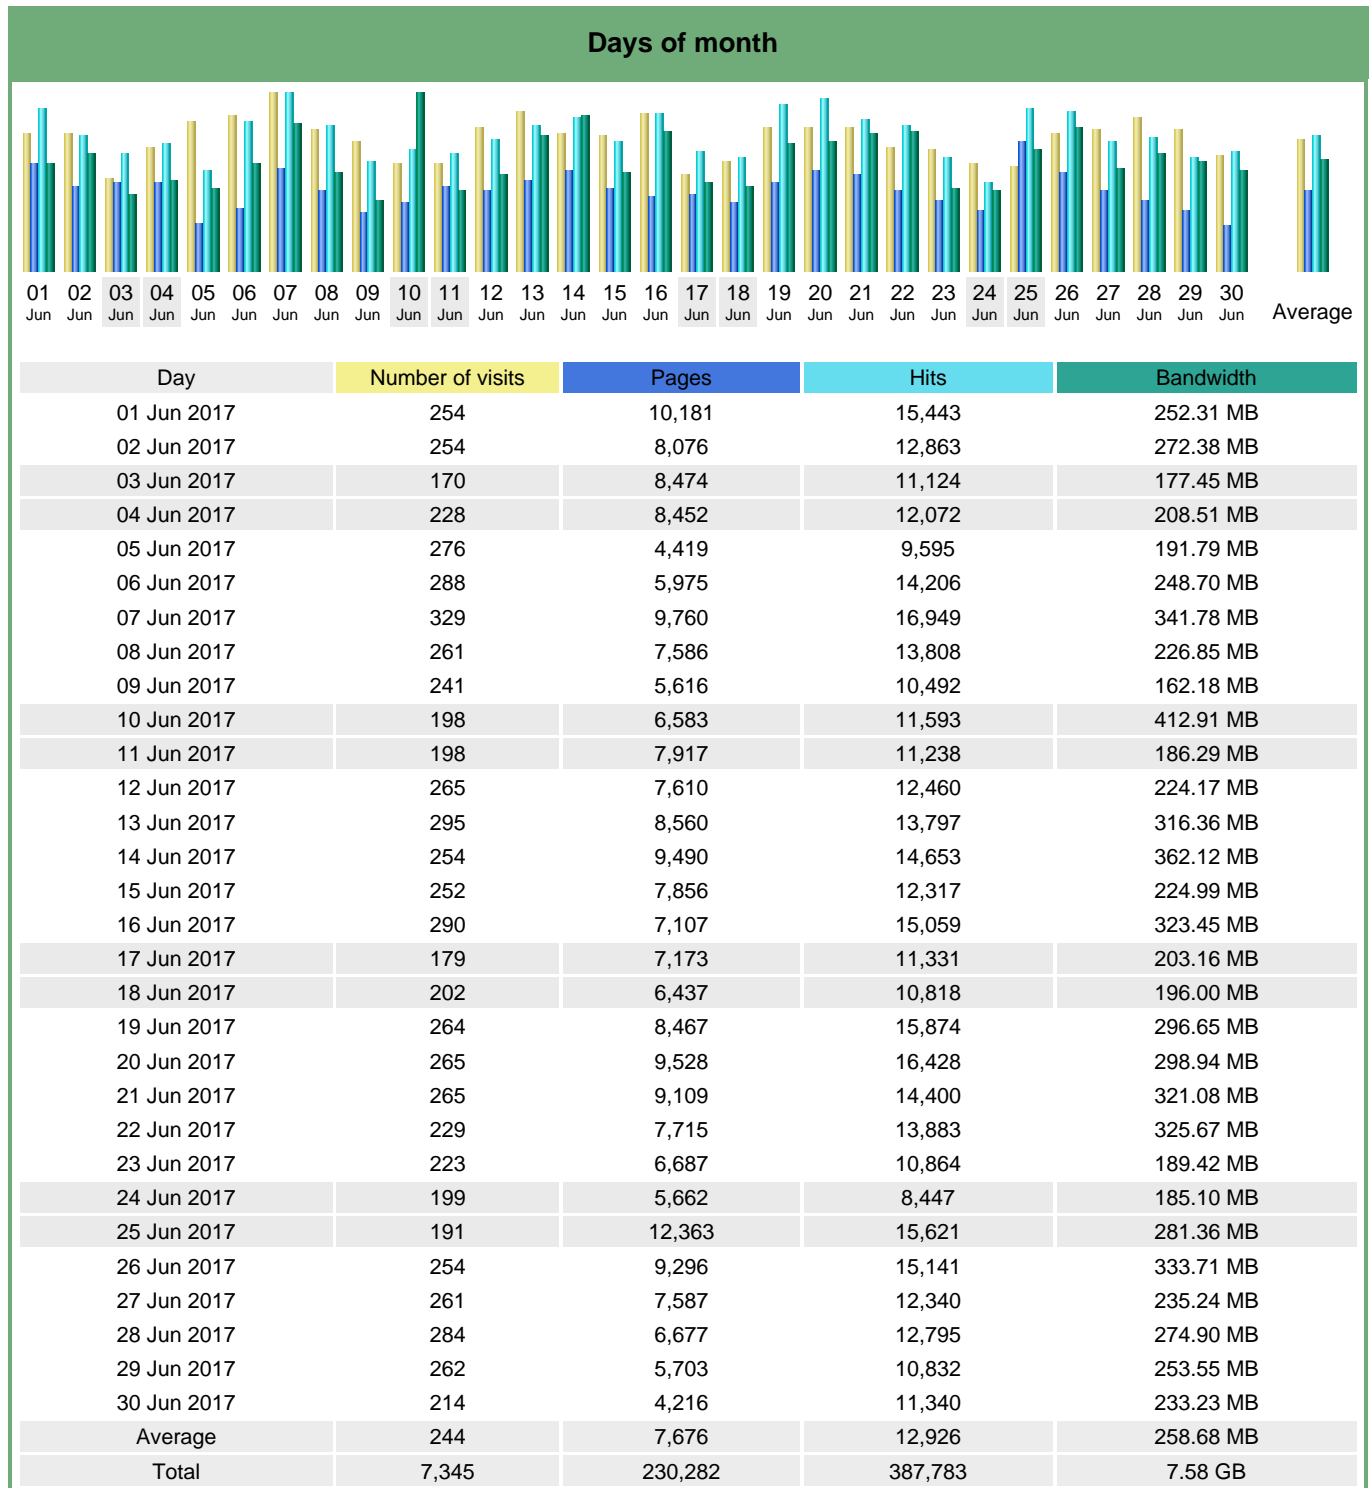

Statistics of visits of the VIVC - June 2017

Days of week

Day	Pages	Hits	Bandwidth
Mon	7,448	13,267	261.58 MB
Tue	7,912	14,192	274.81 MB
Wed	8,759	14,699	324.97 MB
Thu	7,808	13,256	256.67 MB
Fri	6,340	12,123	236.13 MB
Sat	6,973	10,623	244.66 MB
Sun	8,792	12,437	218.04 MB

Hours

Hours	Pages	Hits	Bandwidth	Hours	Pages	Hits	Bandwidth
00	7,285	12,590	234.08 MB	12	12,633	20,589	356.15 MB
01	7,233	10,824	225.92 MB	13	10,893	19,329	378.90 MB
02	7,272	11,477	189.87 MB	14	11,700	21,901	490.87 MB
03	6,896	9,464	128.45 MB	15	11,613	22,389	438.53 MB
04	6,323	9,808	150.97 MB	16	11,298	21,068	477.06 MB
05	6,608	8,706	133.48 MB	17	10,014	17,857	327.39 MB
06	8,299	11,902	213.82 MB	18	9,334	15,193	339.07 MB
07	7,832	12,899	244.04 MB	19	10,521	16,525	423.94 MB
08	9,532	15,490	284.18 MB	20	14,838	21,074	532.35 MB
09	10,195	17,867	322.74 MB	21	10,870	19,008	525.04 MB
10	10,619	21,286	378.00 MB	22	8,460	15,671	309.22 MB
11	11,652	20,819	400.20 MB	23	8,362	14,047	255.97 MB