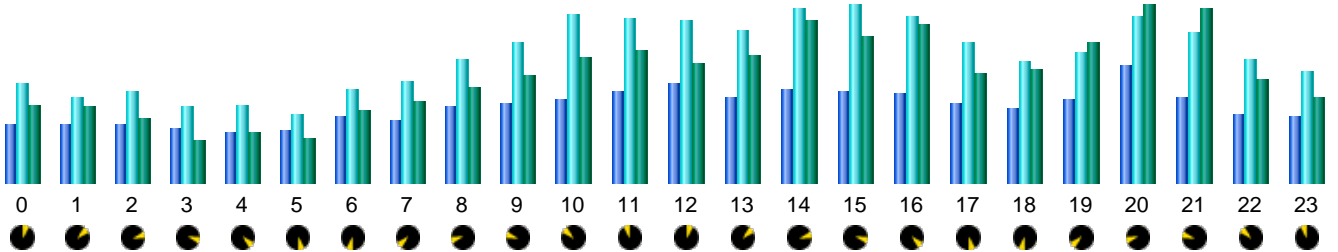

Statistics of visits of the VIVC - June 2017

Days of week

Day	Pages	Hits	Bandwidth
Mon	7,448	13,267	261.58 MB
Tue	7,912	14,192	274.81 MB
Wed	8,759	14,699	324.97 MB
Thu	7,808	13,256	256.67 MB
Fri	6,340	12,123	236.13 MB
Sat	6,973	10,623	244.66 MB
Sun	8,792	12,437	218.04 MB

Hours

Hours	Pages	Hits	Bandwidth	Hours	Pages	Hits	Bandwidth
00	7,285	12,590	234.08 MB	12	12,633	20,589	356.15 MB
01	7,233	10,824	225.92 MB	13	10,893	19,329	378.90 MB
02	7,272	11,477	189.87 MB	14	11,700	21,901	490.87 MB
03	6,896	9,464	128.45 MB	15	11,613	22,389	438.53 MB
04	6,323	9,808	150.97 MB	16	11,298	21,068	477.06 MB
05	6,608	8,706	133.48 MB	17	10,014	17,857	327.39 MB
06	8,299	11,902	213.82 MB	18	9,334	15,193	339.07 MB
07	7,832	12,899	244.04 MB	19	10,521	16,525	423.94 MB
08	9,532	15,490	284.18 MB	20	14,838	21,074	532.35 MB
09	10,195	17,867	322.74 MB	21	10,870	19,008	525.04 MB
10	10,619	21,286	378.00 MB	22	8,460	15,671	309.22 MB
11	11,652	20,819	400.20 MB	23	8,362	14,047	255.97 MB