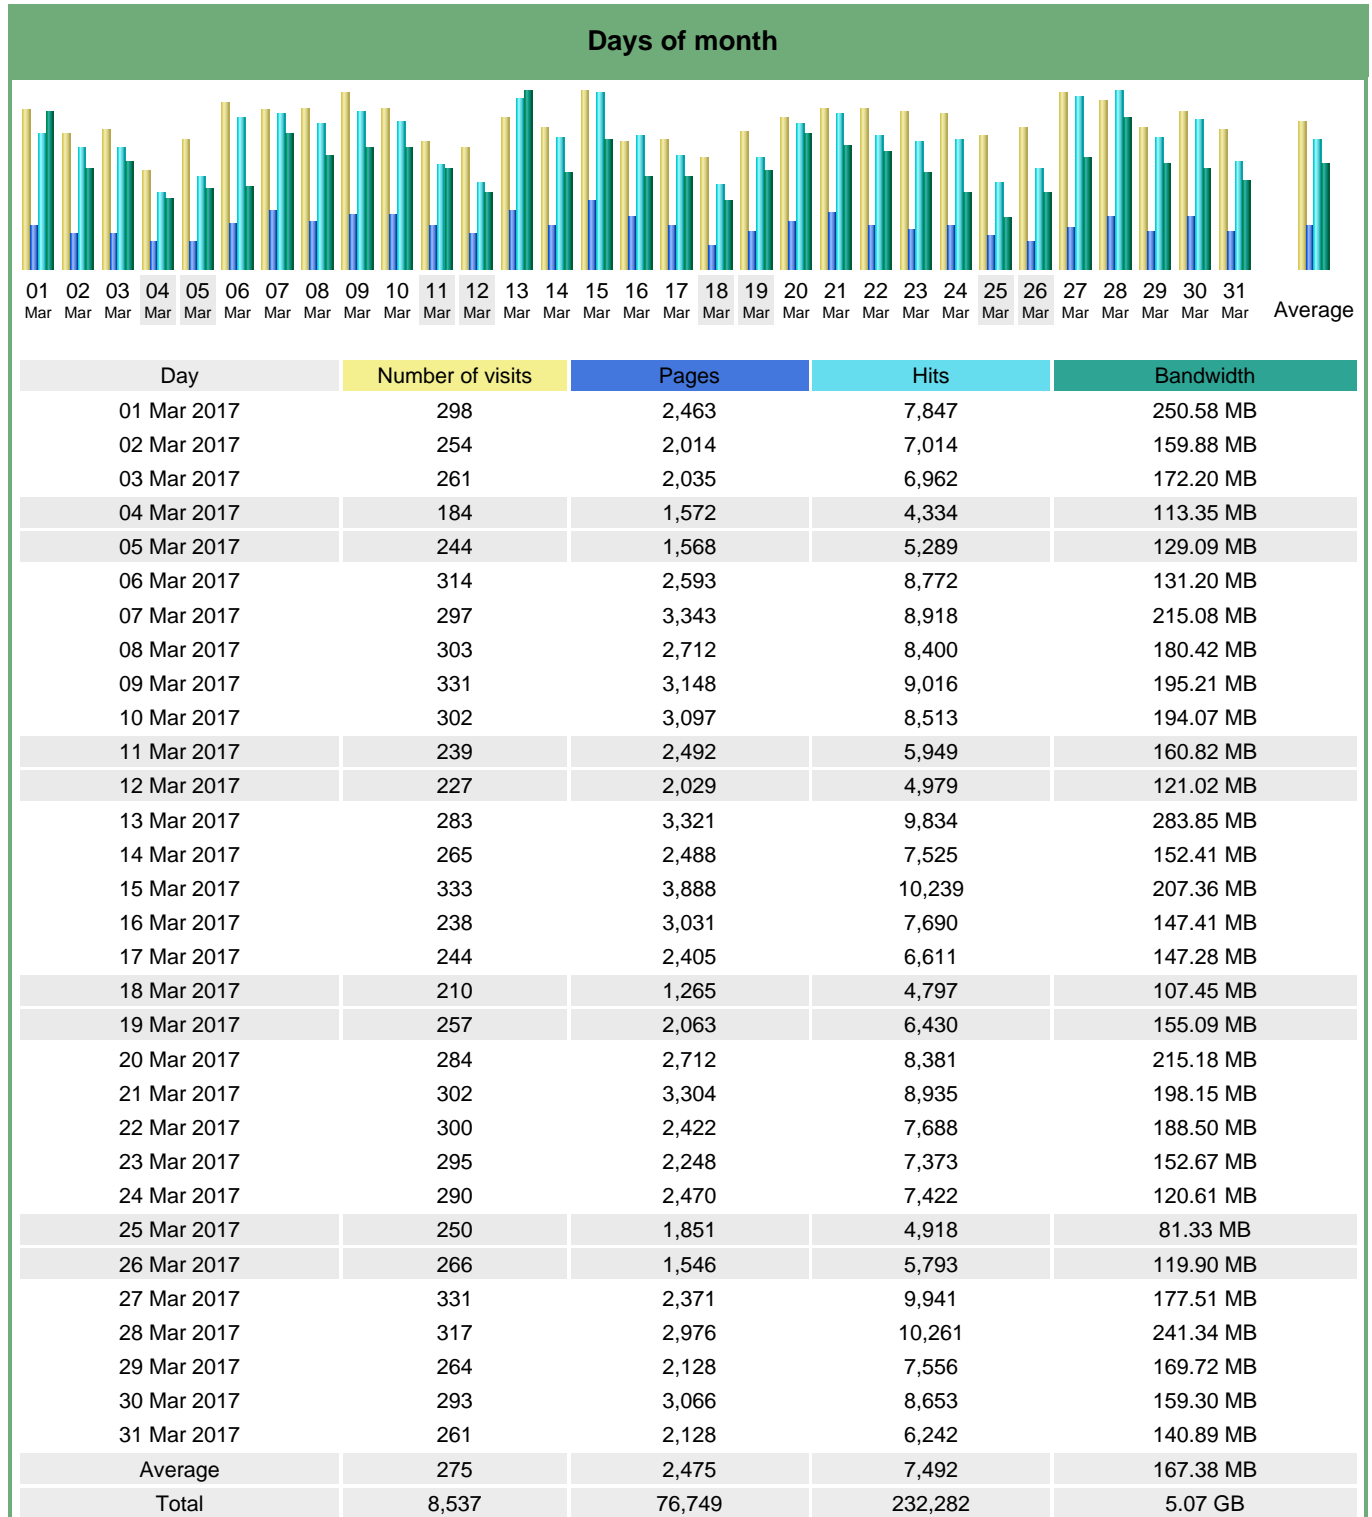

## Statistics of visits of the VIVC - March 2017

## Days of week

Day	Pages	Hits	Bandwidth
Mon	2,749	9,232	201.94 MB
Tue	3,027	8,909	201.74 MB
Wed	2,722	8,346	199.31 MB
Thu	2,701	7,949	162.89 MB
Fri	2,427	7,150	155.01 MB
Sat	1,795	4,999	115.74 MB
Sun	1,801	5,622	131.28 MB

## Hours

Hours	Pages	Hits	Bandwidth	Hours	Pages	Hits	Bandwidth
00	1,408	4,404	106.26 MB	12	6,129	16,178	328.65 MB
01	2,021	4,490	102.55 MB	13	4,903	14,865	350.73 MB
02	2,109	4,682	96.28 MB	14	4,374	13,036	313.05 MB
03	1,956	5,250	97.27 MB	15	5,228	13,403	314.50 MB
04	1,199	3,433	77.42 MB	16	5,160	15,840	306.53 MB
05	972	3,419	79.42 MB	17	3,936	11,544	304.26 MB
06	1,656	4,842	104.98 MB	18	3,807	11,392	270.68 MB
07	2,277	6,871	153.21 MB	19	3,290	11,863	333.62 MB
08	3,639	11,831	245.70 MB	20	2,776	9,686	276.15 MB
09	3,951	11,867	295.25 MB	21	2,367	9,527	182.84 MB
10	5,033	14,233	273.09 MB	22	2,141	9,691	188.12 MB
11	4,568	13,547	258.66 MB	23	1,849	6,388	129.64 MB