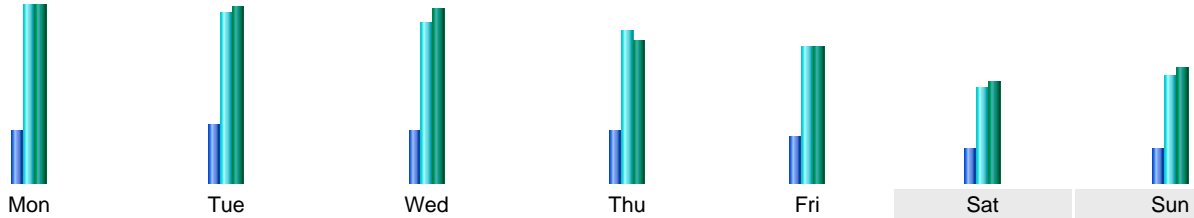

## Statistics of visits of the VIVC - March 2017

## Days of week

Day	Pages	Hits	Bandwidth
Mon	2,749	9,232	201.94 MB
Tue	3,027	8,909	201.74 MB
Wed	2,722	8,346	199.31 MB
Thu	2,701	7,949	162.89 MB
Fri	2,427	7,150	155.01 MB
Sat	1,795	4,999	115.74 MB
Sun	1,801	5,622	131.28 MB

## Hours

Hours	Pages	Hits	Bandwidth	Hours	Pages	Hits	Bandwidth
00	1,408	4,404	106.26 MB	12	6,129	16,178	328.65 MB
01	2,021	4,490	102.55 MB	13	4,903	14,865	350.73 MB
02	2,109	4,682	96.28 MB	14	4,374	13,036	313.05 MB
03	1,956	5,250	97.27 MB	15	5,228	13,403	314.50 MB
04	1,199	3,433	77.42 MB	16	5,160	15,840	306.53 MB
05	972	3,419	79.42 MB	17	3,936	11,544	304.26 MB
06	1,656	4,842	104.98 MB	18	3,807	11,392	270.68 MB
07	2,277	6,871	153.21 MB	19	3,290	11,863	333.62 MB
08	3,639	11,831	245.70 MB	20	2,776	9,686	276.15 MB
09	3,951	11,867	295.25 MB	21	2,367	9,527	182.84 MB
10	5,033	14,233	273.09 MB	22	2,141	9,691	188.12 MB
11	4,568	13,547	258.66 MB	23	1,849	6,388	129.64 MB