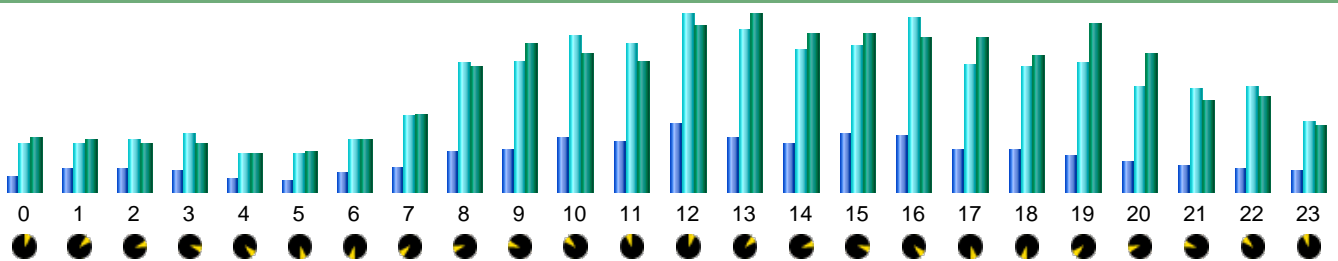

## Statistics of visits of the VIVC - March 2017

## Days of week

Day	Pages	Hits	Bandwidth
Mon	2,749	9,232	201.94 MB
Tue	3,027	8,909	201.74 MB
Wed	2,722	8,346	199.31 MB
Thu	2,701	7,949	162.89 MB
Fri	2,427	7,150	155.01 MB
Sat	1,795	4,999	115.74 MB
Sun	1,801	5,622	131.28 MB

## Hours

Hours	Pages	Hits	Bandwidth	Hours	Pages	Hits	Bandwidth
00	1,408	4,404	106.26 MB	12	6,129	16,178	328.65 MB
01	2,021	4,490	102.55 MB	13	4,903	14,865	350.73 MB
02	2,109	4,682	96.28 MB	14	4,374	13,036	313.05 MB
03	1,956	5,250	97.27 MB	15	5,228	13,403	314.50 MB
04	1,199	3,433	77.42 MB	16	5,160	15,840	306.53 MB
05	972	3,419	79.42 MB	17	3,936	11,544	304.26 MB
06	1,656	4,842	104.98 MB	18	3,807	11,392	270.68 MB
07	2,277	6,871	153.21 MB	19	3,290	11,863	333.62 MB
08	3,639	11,831	245.70 MB	20	2,776	9,686	276.15 MB
09	3,951	11,867	295.25 MB	21	2,367	9,527	182.84 MB
10	5,033	14,233	273.09 MB	22	2,141	9,691	188.12 MB
11	4,568	13,547	258.66 MB	23	1,849	6,388	129.64 MB