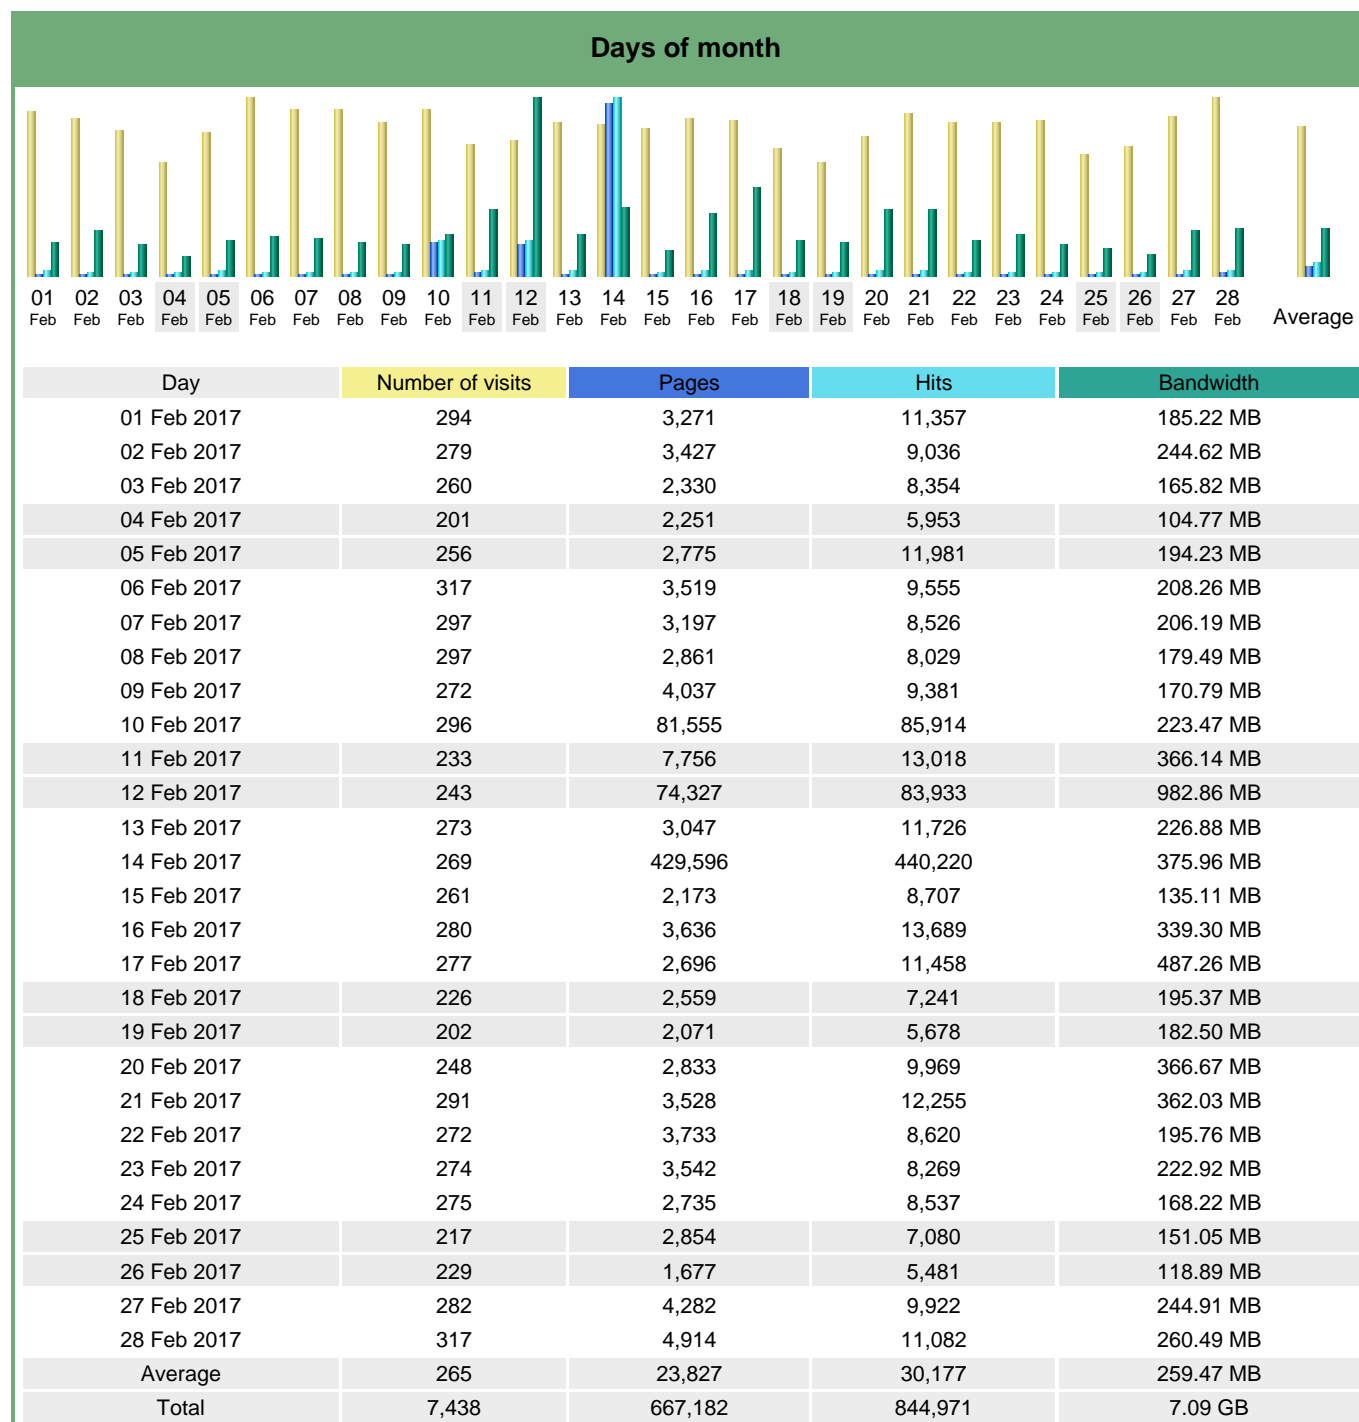

Statistics of visits of the VIVC - February 2017

Days of week

Day	Pages	Hits	Bandwidth
Mon	3,420	10,293	261.68 MB
Tue	110,308	118,020	301.17 MB
Wed	3,009	9,178	173.89 MB
Thu	3,660	10,093	244.41 MB
Fri	22,329	28,565	261.19 MB
Sat	3,855	8,323	204.33 MB
Sun	20,212	26,768	369.62 MB

Hours

Hours	Pages	Hits	Bandwidth	Hours	Pages	Hits	Bandwidth
00	1,524	4,850	82.94 MB	12	5,448	14,754	383.90 MB
01	1,852	6,537	93.83 MB	13	5,405	13,346	286.04 MB
02	3,160	7,432	210.67 MB	14	5,458	14,353	318.33 MB
03	2,160	6,447	226.84 MB	15	5,559	15,220	313.63 MB
04	5,523	9,192	243.91 MB	16	6,315	16,088	320.06 MB
05	2,493	6,786	120.69 MB	17	5,584	13,728	275.10 MB
06	2,290	5,549	140.39 MB	18	24,877	32,641	340.70 MB
07	2,880	7,585	185.08 MB	19	104,434	113,162	418.68 MB
08	4,314	21,240	535.08 MB	20	142,407	151,120	533.53 MB
09	4,598	17,241	455.07 MB	21	123,406	129,514	291.15 MB
10	5,696	17,635	633.16 MB	22	107,684	113,113	231.95 MB
11	4,850	14,252	449.94 MB	23	89,265	93,186	174.52 MB