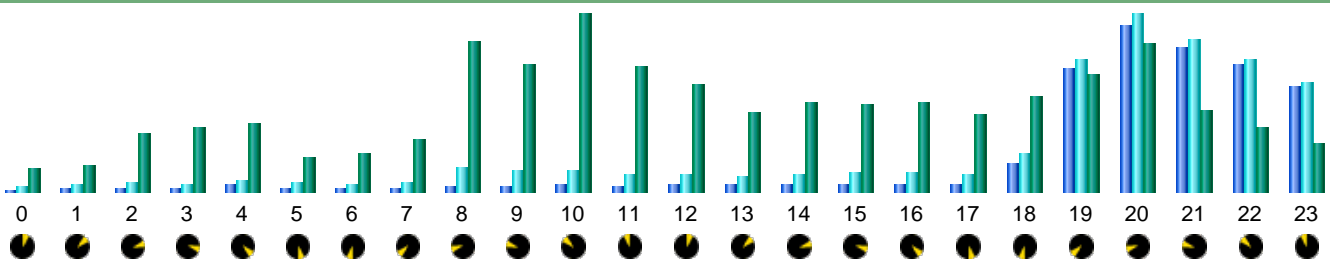

Statistics of visits of the VIVC - February 2017

Days of week

Day	Pages	Hits	Bandwidth
Mon	3,420	10,293	261.68 MB
Tue	110,308	118,020	301.17 MB
Wed	3,009	9,178	173.89 MB
Thu	3,660	10,093	244.41 MB
Fri	22,329	28,565	261.19 MB
Sat	3,855	8,323	204.33 MB
Sun	20,212	26,768	369.62 MB

Hours

Hours	Pages	Hits	Bandwidth	Hours	Pages	Hits	Bandwidth
00	1,524	4,850	82.94 MB	12	5,448	14,754	383.90 MB
01	1,852	6,537	93.83 MB	13	5,405	13,346	286.04 MB
02	3,160	7,432	210.67 MB	14	5,458	14,353	318.33 MB
03	2,160	6,447	226.84 MB	15	5,559	15,220	313.63 MB
04	5,523	9,192	243.91 MB	16	6,315	16,088	320.06 MB
05	2,493	6,786	120.69 MB	17	5,584	13,728	275.10 MB
06	2,290	5,549	140.39 MB	18	24,877	32,641	340.70 MB
07	2,880	7,585	185.08 MB	19	104,434	113,162	418.68 MB
08	4,314	21,240	535.08 MB	20	142,407	151,120	533.53 MB
09	4,598	17,241	455.07 MB	21	123,406	129,514	291.15 MB
10	5,696	17,635	633.16 MB	22	107,684	113,113	231.95 MB
11	4,850	14,252	449.94 MB	23	89,265	93,186	174.52 MB