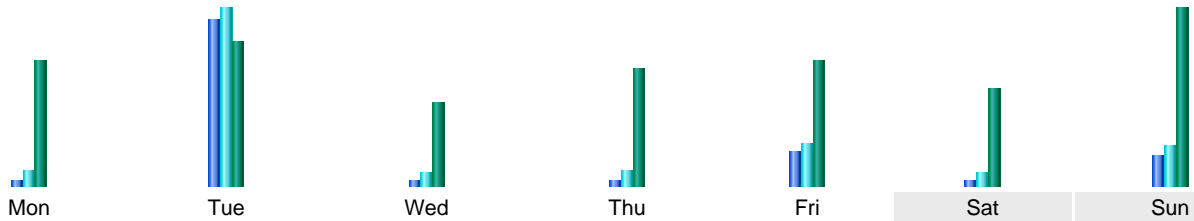

Statistics of visits of the VIVC - February 2017

Days of week

Day	Pages	Hits	Bandwidth
Mon	3,420	10,293	261.68 MB
Tue	110,308	118,020	301.17 MB
Wed	3,009	9,178	173.89 MB
Thu	3,660	10,093	244.41 MB
Fri	22,329	28,565	261.19 MB
Sat	3,855	8,323	204.33 MB
Sun	20,212	26,768	369.62 MB

Hours

Hours	Pages	Hits	Bandwidth	Hours	Pages	Hits	Bandwidth
00	1,524	4,850	82.94 MB	12	5,448	14,754	383.90 MB
01	1,852	6,537	93.83 MB	13	5,405	13,346	286.04 MB
02	3,160	7,432	210.67 MB	14	5,458	14,353	318.33 MB
03	2,160	6,447	226.84 MB	15	5,559	15,220	313.63 MB
04	5,523	9,192	243.91 MB	16	6,315	16,088	320.06 MB
05	2,493	6,786	120.69 MB	17	5,584	13,728	275.10 MB
06	2,290	5,549	140.39 MB	18	24,877	32,641	340.70 MB
07	2,880	7,585	185.08 MB	19	104,434	113,162	418.68 MB
08	4,314	21,240	535.08 MB	20	142,407	151,120	533.53 MB
09	4,598	17,241	455.07 MB	21	123,406	129,514	291.15 MB
10	5,696	17,635	633.16 MB	22	107,684	113,113	231.95 MB
11	4,850	14,252	449.94 MB	23	89,265	93,186	174.52 MB