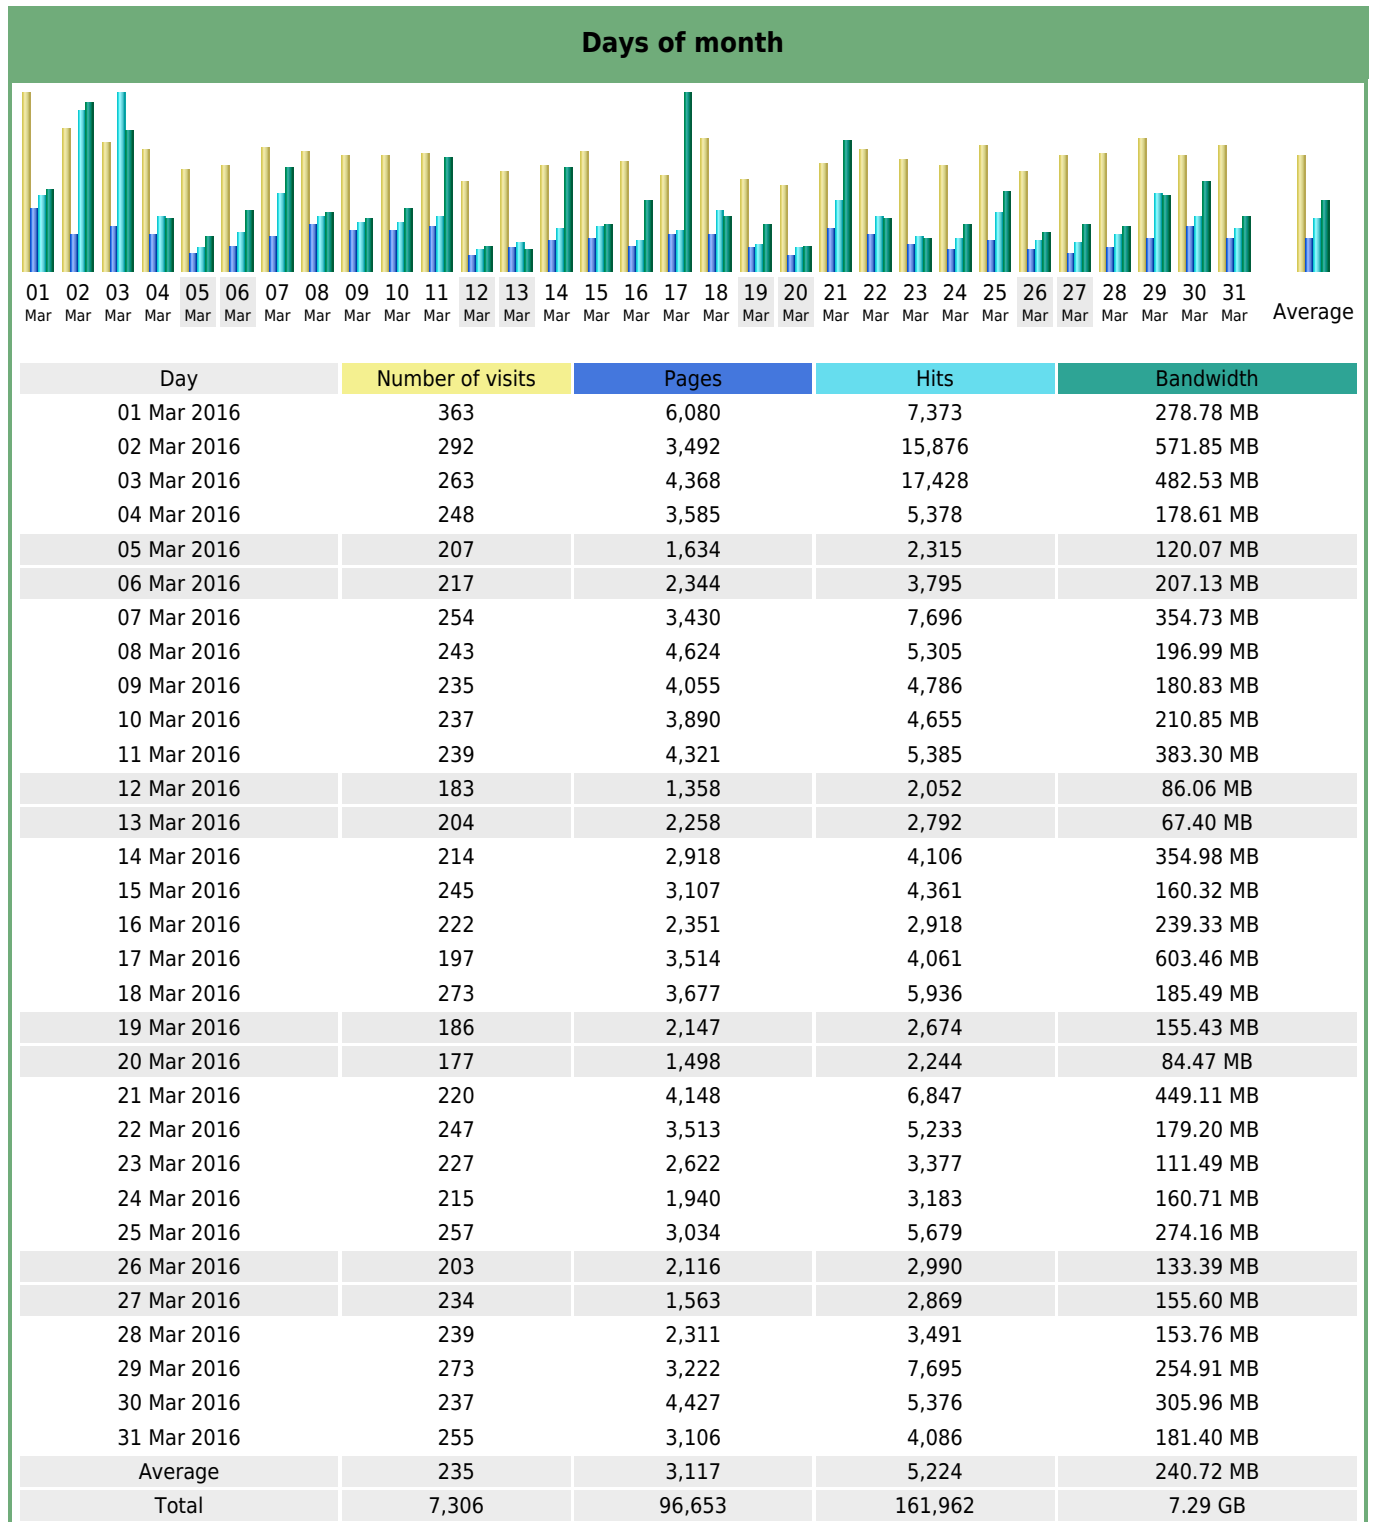

Statistics of visits of the VIVC - March 2016

Days of week

Day	Pages	Hits	Bandwidth
Mon	3,201	5,535	328.15 MB
Tue	4,109	5,993	214.04 MB
Wed	3,389	6,466	281.89 MB
Thu	3,363	6,682	327.79 MB
Fri	3,654	5,594	255.39 MB
Sat	1,813	2,507	123.74 MB
Sun	1,915	2,925	128.65 MB

Hours

Hours	Pages	Hits	Bandwidth	Hours	Pages	Hits	Bandwidth
00	3,601	4,461	190.95 MB	12	6,519	9,007	557.92 MB
01	1,750	2,403	94.62 MB	13	6,946	9,789	641.80 MB
02	1,125	1,632	69.34 MB	14	7,874	10,395	429.97 MB
03	1,190	1,590	83.19 MB	15	7,412	14,714	536.25 MB
04	1,215	1,765	74.39 MB	16	7,092	18,384	564.57 MB
05	1,044	1,296	47.35 MB	17	5,674	7,560	305.06 MB
06	1,653	1,998	56.35 MB	18	4,727	7,107	335.88 MB
07	2,037	2,505	132.12 MB	19	4,431	9,733	363.14 MB
08	3,337	4,372	225.90 MB	20	3,294	8,659	344.58 MB
09	4,474	6,315	414.03 MB	21	3,287	7,576	441.85 MB
10	6,198	10,533	602.29 MB	22	2,929	5,663	229.37 MB
11	6,339	8,366	367.48 MB	23	2,505	6,139	353.88 MB