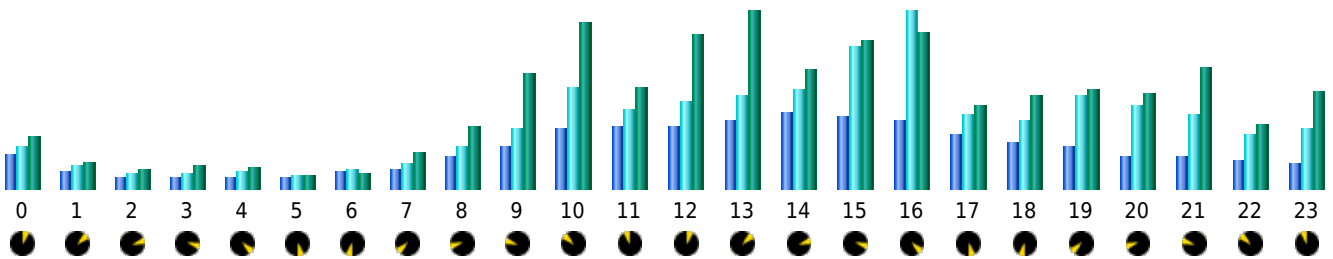

Statistics of visits of the VIVC - March 2016

Days of week

Day	Pages	Hits	Bandwidth
Mon	3,201	5,535	328.15 MB
Tue	4,109	5,993	214.04 MB
Wed	3,389	6,466	281.89 MB
Thu	3,363	6,682	327.79 MB
Fri	3,654	5,594	255.39 MB
Sat	1,813	2,507	123.74 MB
Sun	1,915	2,925	128.65 MB

Hours

Hours	Pages	Hits	Bandwidth	Hours	Pages	Hits	Bandwidth
00	3,601	4,461	190.95 MB	12	6,519	9,007	557.92 MB
01	1,750	2,403	94.62 MB	13	6,946	9,789	641.80 MB
02	1,125	1,632	69.34 MB	14	7,874	10,395	429.97 MB
03	1,190	1,590	83.19 MB	15	7,412	14,714	536.25 MB
04	1,215	1,765	74.39 MB	16	7,092	18,384	564.57 MB
05	1,044	1,296	47.35 MB	17	5,674	7,560	305.06 MB
06	1,653	1,998	56.35 MB	18	4,727	7,107	335.88 MB
07	2,037	2,505	132.12 MB	19	4,431	9,733	363.14 MB
08	3,337	4,372	225.90 MB	20	3,294	8,659	344.58 MB
09	4,474	6,315	414.03 MB	21	3,287	7,576	441.85 MB
10	6,198	10,533	602.29 MB	22	2,929	5,663	229.37 MB
11	6,339	8,366	367.48 MB	23	2,505	6,139	353.88 MB