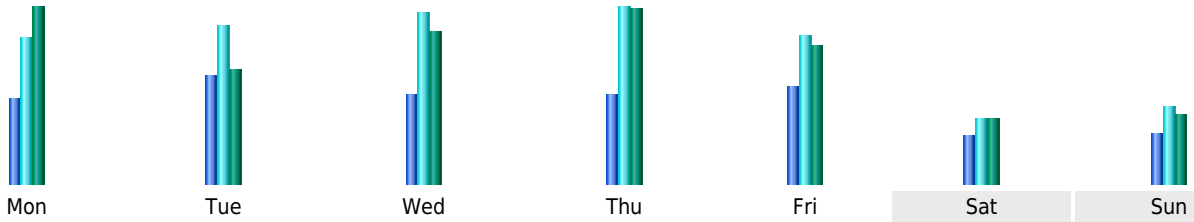

Statistics of visits of the VIVC - March 2016

Days of week

Day	Pages	Hits	Bandwidth
Mon	3,201	5,535	328.15 MB
Tue	4,109	5,993	214.04 MB
Wed	3,389	6,466	281.89 MB
Thu	3,363	6,682	327.79 MB
Fri	3,654	5,594	255.39 MB
Sat	1,813	2,507	123.74 MB
Sun	1,915	2,925	128.65 MB

Hours

Hours	Pages	Hits	Bandwidth	Hours	Pages	Hits	Bandwidth
00	3,601	4,461	190.95 MB	12	6,519	9,007	557.92 MB
01	1,750	2,403	94.62 MB	13	6,946	9,789	641.80 MB
02	1,125	1,632	69.34 MB	14	7,874	10,395	429.97 MB
03	1,190	1,590	83.19 MB	15	7,412	14,714	536.25 MB
04	1,215	1,765	74.39 MB	16	7,092	18,384	564.57 MB
05	1,044	1,296	47.35 MB	17	5,674	7,560	305.06 MB
06	1,653	1,998	56.35 MB	18	4,727	7,107	335.88 MB
07	2,037	2,505	132.12 MB	19	4,431	9,733	363.14 MB
08	3,337	4,372	225.90 MB	20	3,294	8,659	344.58 MB
09	4,474	6,315	414.03 MB	21	3,287	7,576	441.85 MB
10	6,198	10,533	602.29 MB	22	2,929	5,663	229.37 MB
11	6,339	8,366	367.48 MB	23	2,505	6,139	353.88 MB