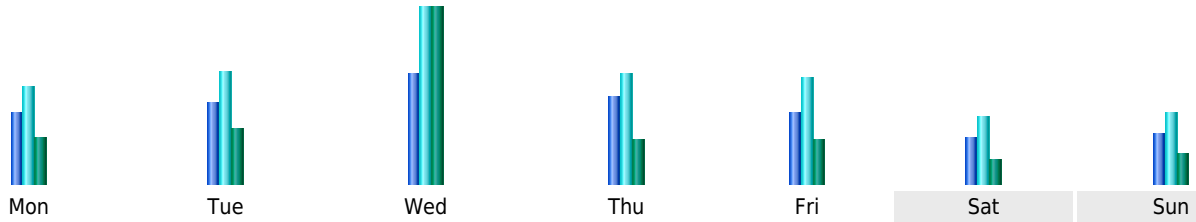

## Statistics of visits of the VIVC - May 2015

## Days of week

Day	Pages	Hits	Bandwidth
Mon	2,577	3,530	198.89 MB
Tue	2,957	4,101	243.93 MB
Wed	3,995	6,416	757.96 MB
Thu	3,203	4,020	188.49 MB
Fri	2,621	3,862	186.29 MB
Sat	1,648	2,479	102.71 MB
Sun	1,837	2,609	133.92 MB

## Hours

Hours	Pages	Hits	Bandwidth	Hours	Pages	Hits	Bandwidth
00	1,830	2,211	72.94 MB	12	4,912	6,777	345.41 MB
01	1,608	1,842	65.87 MB	13	4,166	7,556	437.59 MB
02	1,093	1,338	35.53 MB	14	4,992	6,168	211.44 MB
03	1,607	1,784	31.10 MB	15	5,871	7,848	350.98 MB
04	1,303	2,421	100.60 MB	16	4,490	6,259	352.77 MB
05	919	1,273	18.79 MB	17	3,707	6,279	274.58 MB
06	1,322	1,998	75.74 MB	18	3,709	4,667	217.74 MB
07	2,562	4,069	166.18 MB	19	3,739	5,283	210.46 MB
08	3,382	6,322	347.30 MB	20	3,874	5,495	402.17 MB
09	4,179	6,012	673.62 MB	21	3,750	5,513	355.42 MB
10	5,772	8,644	1.81 GB	22	3,493	4,938	159.69 MB
11	6,143	8,573	789.06 MB	23	3,047	3,759	127.47 MB