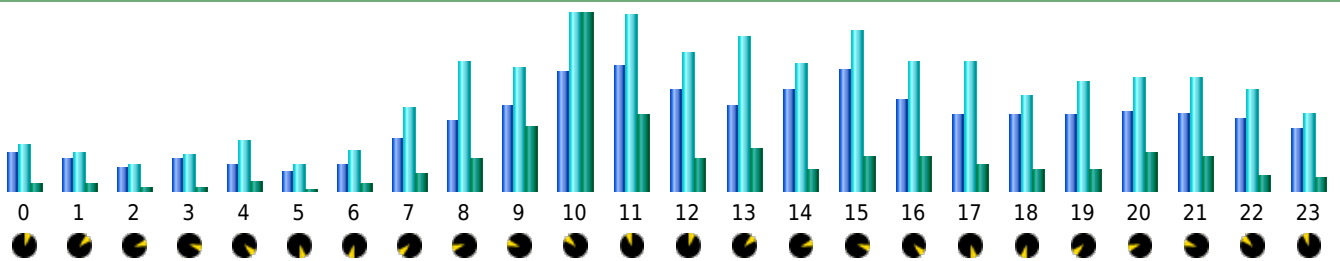

## Statistics of visits of the VIVC - May 2015

## Days of week

Day	Pages	Hits	Bandwidth
Mon	2,577	3,530	198.89 MB
Tue	2,957	4,101	243.93 MB
Wed	3,995	6,416	757.96 MB
Thu	3,203	4,020	188.49 MB
Fri	2,621	3,862	186.29 MB
Sat	1,648	2,479	102.71 MB
Sun	1,837	2,609	133.92 MB

## Hours

Hours	Pages	Hits	Bandwidth	Hours	Pages	Hits	Bandwidth
00	1,830	2,211	72.94 MB	12	4,912	6,777	345.41 MB
01	1,608	1,842	65.87 MB	13	4,166	7,556	437.59 MB
02	1,093	1,338	35.53 MB	14	4,992	6,168	211.44 MB
03	1,607	1,784	31.10 MB	15	5,871	7,848	350.98 MB
04	1,303	2,421	100.60 MB	16	4,490	6,259	352.77 MB
05	919	1,273	18.79 MB	17	3,707	6,279	274.58 MB
06	1,322	1,998	75.74 MB	18	3,709	4,667	217.74 MB
07	2,562	4,069	166.18 MB	19	3,739	5,283	210.46 MB
08	3,382	6,322	347.30 MB	20	3,874	5,495	402.17 MB
09	4,179	6,012	673.62 MB	21	3,750	5,513	355.42 MB
10	5,772	8,644	1.81 GB	22	3,493	4,938	159.69 MB
11	6,143	8,573	789.06 MB	23	3,047	3,759	127.47 MB