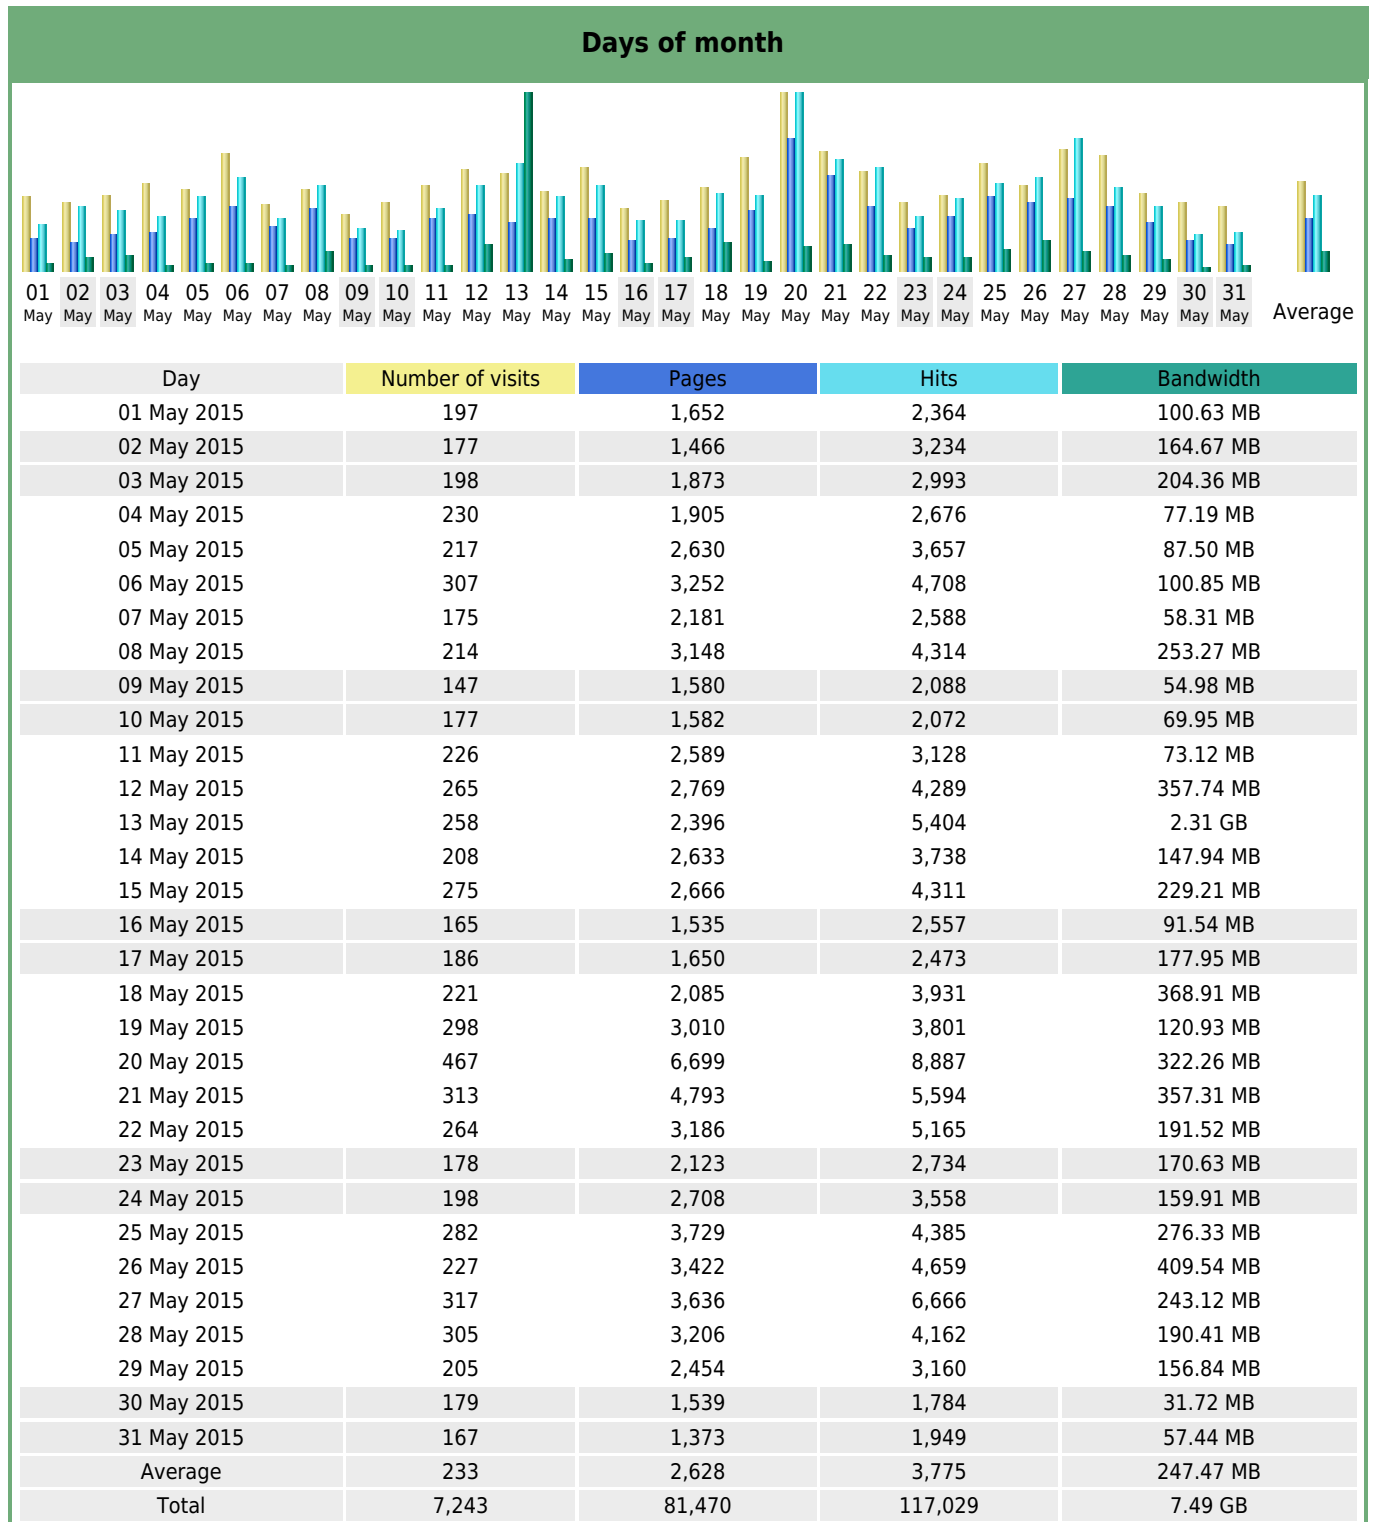

## Statistics of visits of the VIVC - May 2015

## Days of week

Day	Pages	Hits	Bandwidth
Mon	2,577	3,530	198.89 MB
Tue	2,957	4,101	243.93 MB
Wed	3,995	6,416	757.96 MB
Thu	3,203	4,020	188.49 MB
Fri	2,621	3,862	186.29 MB
Sat	1,648	2,479	102.71 MB
Sun	1,837	2,609	133.92 MB

## Hours

Hours	Pages	Hits	Bandwidth	Hours	Pages	Hits	Bandwidth
00	1,830	2,211	72.94 MB	12	4,912	6,777	345.41 MB
01	1,608	1,842	65.87 MB	13	4,166	7,556	437.59 MB
02	1,093	1,338	35.53 MB	14	4,992	6,168	211.44 MB
03	1,607	1,784	31.10 MB	15	5,871	7,848	350.98 MB
04	1,303	2,421	100.60 MB	16	4,490	6,259	352.77 MB
05	919	1,273	18.79 MB	17	3,707	6,279	274.58 MB
06	1,322	1,998	75.74 MB	18	3,709	4,667	217.74 MB
07	2,562	4,069	166.18 MB	19	3,739	5,283	210.46 MB
08	3,382	6,322	347.30 MB	20	3,874	5,495	402.17 MB
09	4,179	6,012	673.62 MB	21	3,750	5,513	355.42 MB
10	5,772	8,644	1.81 GB	22	3,493	4,938	159.69 MB
11	6,143	8,573	789.06 MB	23	3,047	3,759	127.47 MB