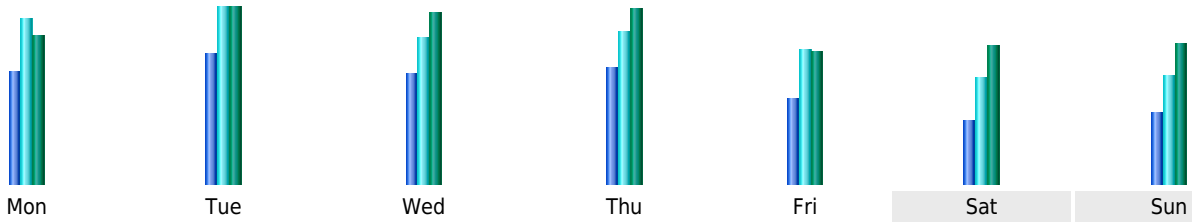

Statistics of visits of the VIVC - February 2014

Days of week

| Day | Pages | Hits | Bandwidth |
|-----|-------|-------|-----------|
| Mon | 4,279 | 6,344 | 146.86 MB |
| Tue | 4,953 | 6,719 | 174.33 MB |
| Wed | 4,227 | 5,590 | 169.94 MB |
| Thu | 4,469 | 5,774 | 172.99 MB |
| Fri | 3,251 | 5,082 | 131.57 MB |
| Sat | 2,429 | 4,048 | 136.39 MB |
| Sun | 2,703 | 4,134 | 137.68 MB |

Hours

| Hours | Pages | Hits | Bandwidth | Hours | Pages | Hits | Bandwidth |
|-------|-------|-------|-----------|-------|-------|--------|-----------|
| 00 | 2,589 | 3,202 | 110.91 MB | 12 | 4,289 | 6,210 | 136.87 MB |
| 01 | 2,030 | 2,599 | 57.56 MB | 13 | 6,424 | 8,599 | 164.53 MB |
| 02 | 2,314 | 2,621 | 39.21 MB | 14 | 6,607 | 8,825 | 217.12 MB |
| 03 | 2,461 | 4,052 | 74.81 MB | 15 | 5,209 | 7,062 | 177.43 MB |
| 04 | 1,188 | 2,932 | 96.38 MB | 16 | 5,288 | 6,797 | 169.17 MB |
| 05 | 978 | 2,284 | 40.55 MB | 17 | 5,773 | 11,327 | 367.65 MB |
| 06 | 1,354 | 2,267 | 53.77 MB | 18 | 4,939 | 6,947 | 177.73 MB |
| 07 | 3,405 | 4,368 | 93.25 MB | 19 | 5,178 | 8,953 | 320.45 MB |
| 08 | 5,382 | 7,605 | 230.41 MB | 20 | 7,899 | 9,405 | 309.62 MB |
| 09 | 5,698 | 7,436 | 188.24 MB | 21 | 4,257 | 6,765 | 227.32 MB |
| 10 | 6,802 | 9,066 | 287.56 MB | 22 | 4,049 | 5,782 | 278.45 MB |
| 11 | 6,958 | 9,466 | 220.30 MB | 23 | 4,186 | 6,200 | 239.68 MB |