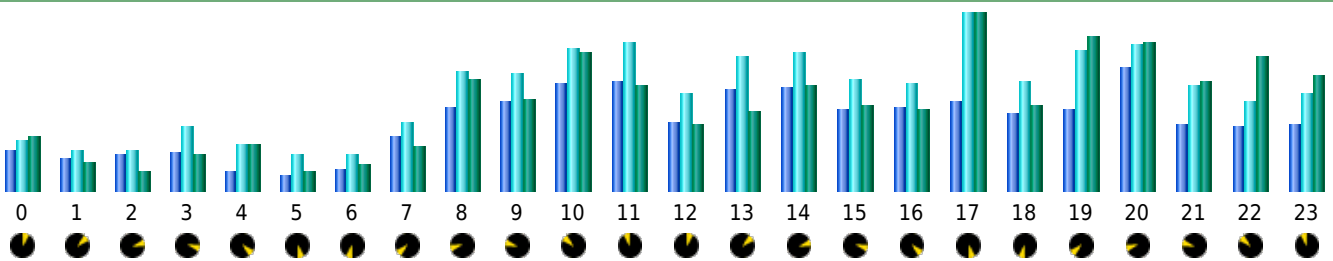

Statistics of visits of the VIVC - February 2014

Days of week

| Day | Pages | Hits | Bandwidth |
|-----|-------|-------|-----------|
| Mon | 4,279 | 6,344 | 146.86 MB |
| Tue | 4,953 | 6,719 | 174.33 MB |
| Wed | 4,227 | 5,590 | 169.94 MB |
| Thu | 4,469 | 5,774 | 172.99 MB |
| Fri | 3,251 | 5,082 | 131.57 MB |
| Sat | 2,429 | 4,048 | 136.39 MB |
| Sun | 2,703 | 4,134 | 137.68 MB |

Hours

| Hours | Pages | Hits | Bandwidth | Hours | Pages | Hits | Bandwidth |
|-------|-------|-------|-----------|-------|-------|--------|-----------|
| 00 | 2,589 | 3,202 | 110.91 MB | 12 | 4,289 | 6,210 | 136.87 MB |
| 01 | 2,030 | 2,599 | 57.56 MB | 13 | 6,424 | 8,599 | 164.53 MB |
| 02 | 2,314 | 2,621 | 39.21 MB | 14 | 6,607 | 8,825 | 217.12 MB |
| 03 | 2,461 | 4,052 | 74.81 MB | 15 | 5,209 | 7,062 | 177.43 MB |
| 04 | 1,188 | 2,932 | 96.38 MB | 16 | 5,288 | 6,797 | 169.17 MB |
| 05 | 978 | 2,284 | 40.55 MB | 17 | 5,773 | 11,327 | 367.65 MB |
| 06 | 1,354 | 2,267 | 53.77 MB | 18 | 4,939 | 6,947 | 177.73 MB |
| 07 | 3,405 | 4,368 | 93.25 MB | 19 | 5,178 | 8,953 | 320.45 MB |
| 08 | 5,382 | 7,605 | 230.41 MB | 20 | 7,899 | 9,405 | 309.62 MB |
| 09 | 5,698 | 7,436 | 188.24 MB | 21 | 4,257 | 6,765 | 227.32 MB |
| 10 | 6,802 | 9,066 | 287.56 MB | 22 | 4,049 | 5,782 | 278.45 MB |
| 11 | 6,958 | 9,466 | 220.30 MB | 23 | 4,186 | 6,200 | 239.68 MB |