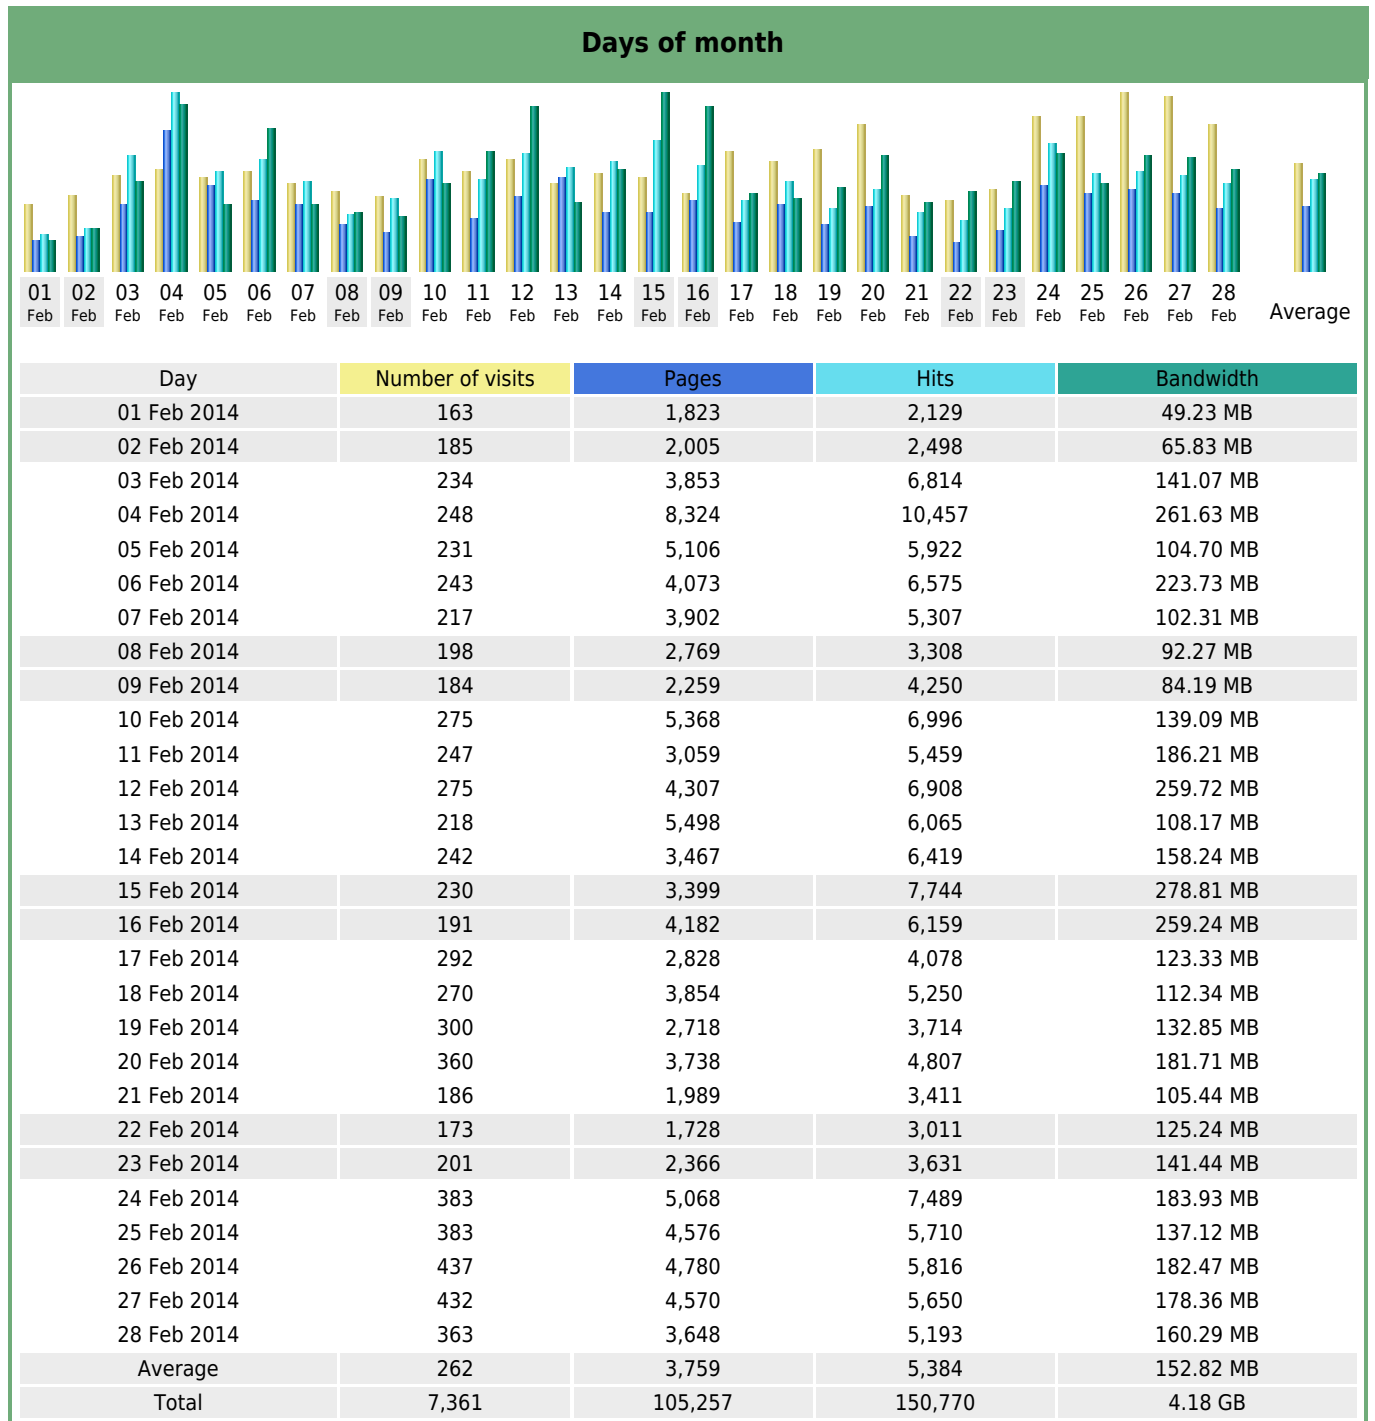

Statistics of visits of the VIVC - February 2014

Days of week

| Day | Pages | Hits | Bandwidth |
|-----|-------|-------|-----------|
| Mon | 4,279 | 6,344 | 146.86 MB |
| Tue | 4,953 | 6,719 | 174.33 MB |
| Wed | 4,227 | 5,590 | 169.94 MB |
| Thu | 4,469 | 5,774 | 172.99 MB |
| Fri | 3,251 | 5,082 | 131.57 MB |
| Sat | 2,429 | 4,048 | 136.39 MB |
| Sun | 2,703 | 4,134 | 137.68 MB |

Hours

| Hours | Pages | Hits | Bandwidth | Hours | Pages | Hits | Bandwidth |
|-------|-------|-------|-----------|-------|-------|--------|-----------|
| 00 | 2,589 | 3,202 | 110.91 MB | 12 | 4,289 | 6,210 | 136.87 MB |
| 01 | 2,030 | 2,599 | 57.56 MB | 13 | 6,424 | 8,599 | 164.53 MB |
| 02 | 2,314 | 2,621 | 39.21 MB | 14 | 6,607 | 8,825 | 217.12 MB |
| 03 | 2,461 | 4,052 | 74.81 MB | 15 | 5,209 | 7,062 | 177.43 MB |
| 04 | 1,188 | 2,932 | 96.38 MB | 16 | 5,288 | 6,797 | 169.17 MB |
| 05 | 978 | 2,284 | 40.55 MB | 17 | 5,773 | 11,327 | 367.65 MB |
| 06 | 1,354 | 2,267 | 53.77 MB | 18 | 4,939 | 6,947 | 177.73 MB |
| 07 | 3,405 | 4,368 | 93.25 MB | 19 | 5,178 | 8,953 | 320.45 MB |
| 08 | 5,382 | 7,605 | 230.41 MB | 20 | 7,899 | 9,405 | 309.62 MB |
| 09 | 5,698 | 7,436 | 188.24 MB | 21 | 4,257 | 6,765 | 227.32 MB |
| 10 | 6,802 | 9,066 | 287.56 MB | 22 | 4,049 | 5,782 | 278.45 MB |
| 11 | 6,958 | 9,466 | 220.30 MB | 23 | 4,186 | 6,200 | 239.68 MB |