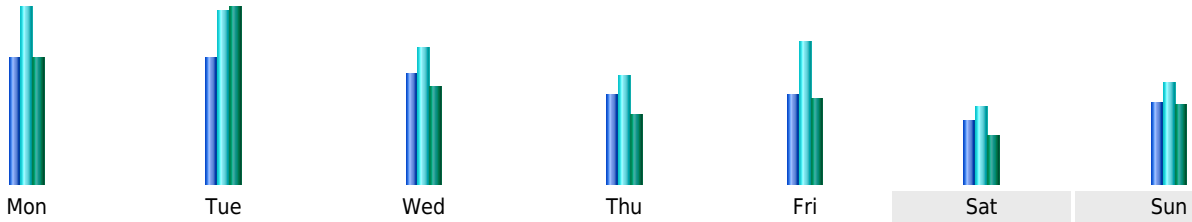

Statistics of visits of the VIVC - July 2013

Days of week

Day	Pages	Hits	Bandwidth
Mon	3,550	4,930	118.24 MB
Tue	3,527	4,845	164.53 MB
Wed	3,102	3,801	90.25 MB
Thu	2,484	3,048	64.55 MB
Fri	2,472	3,960	80.22 MB
Sat	1,764	2,153	44.78 MB
Sun	2,248	2,832	74.49 MB

Hours

Hours	Pages	Hits	Bandwidth	Hours	Pages	Hits	Bandwidth
00	2,007	2,446	51.56 MB	12	4,454	6,022	168.89 MB
01	1,804	2,886	37.77 MB	13	4,877	7,545	176.24 MB
02	1,492	1,700	24.60 MB	14	5,080	8,446	197.83 MB
03	2,191	2,483	69.66 MB	15	5,126	7,520	260.71 MB
04	2,643	2,860	30.03 MB	16	4,476	5,602	150.71 MB
05	3,061	3,939	56.19 MB	17	3,634	4,685	124.65 MB
06	4,518	5,662	258.48 MB	18	2,666	3,485	84.72 MB
07	5,250	6,055	114.25 MB	19	2,743	3,256	60.42 MB
08	5,334	6,505	122.09 MB	20	3,640	4,537	109.42 MB
09	4,388	5,882	101.80 MB	21	2,453	3,643	100.90 MB
10	4,882	6,614	128.63 MB	22	2,322	3,081	66.75 MB
11	5,446	7,771	367.40 MB	23	2,293	3,243	57.50 MB