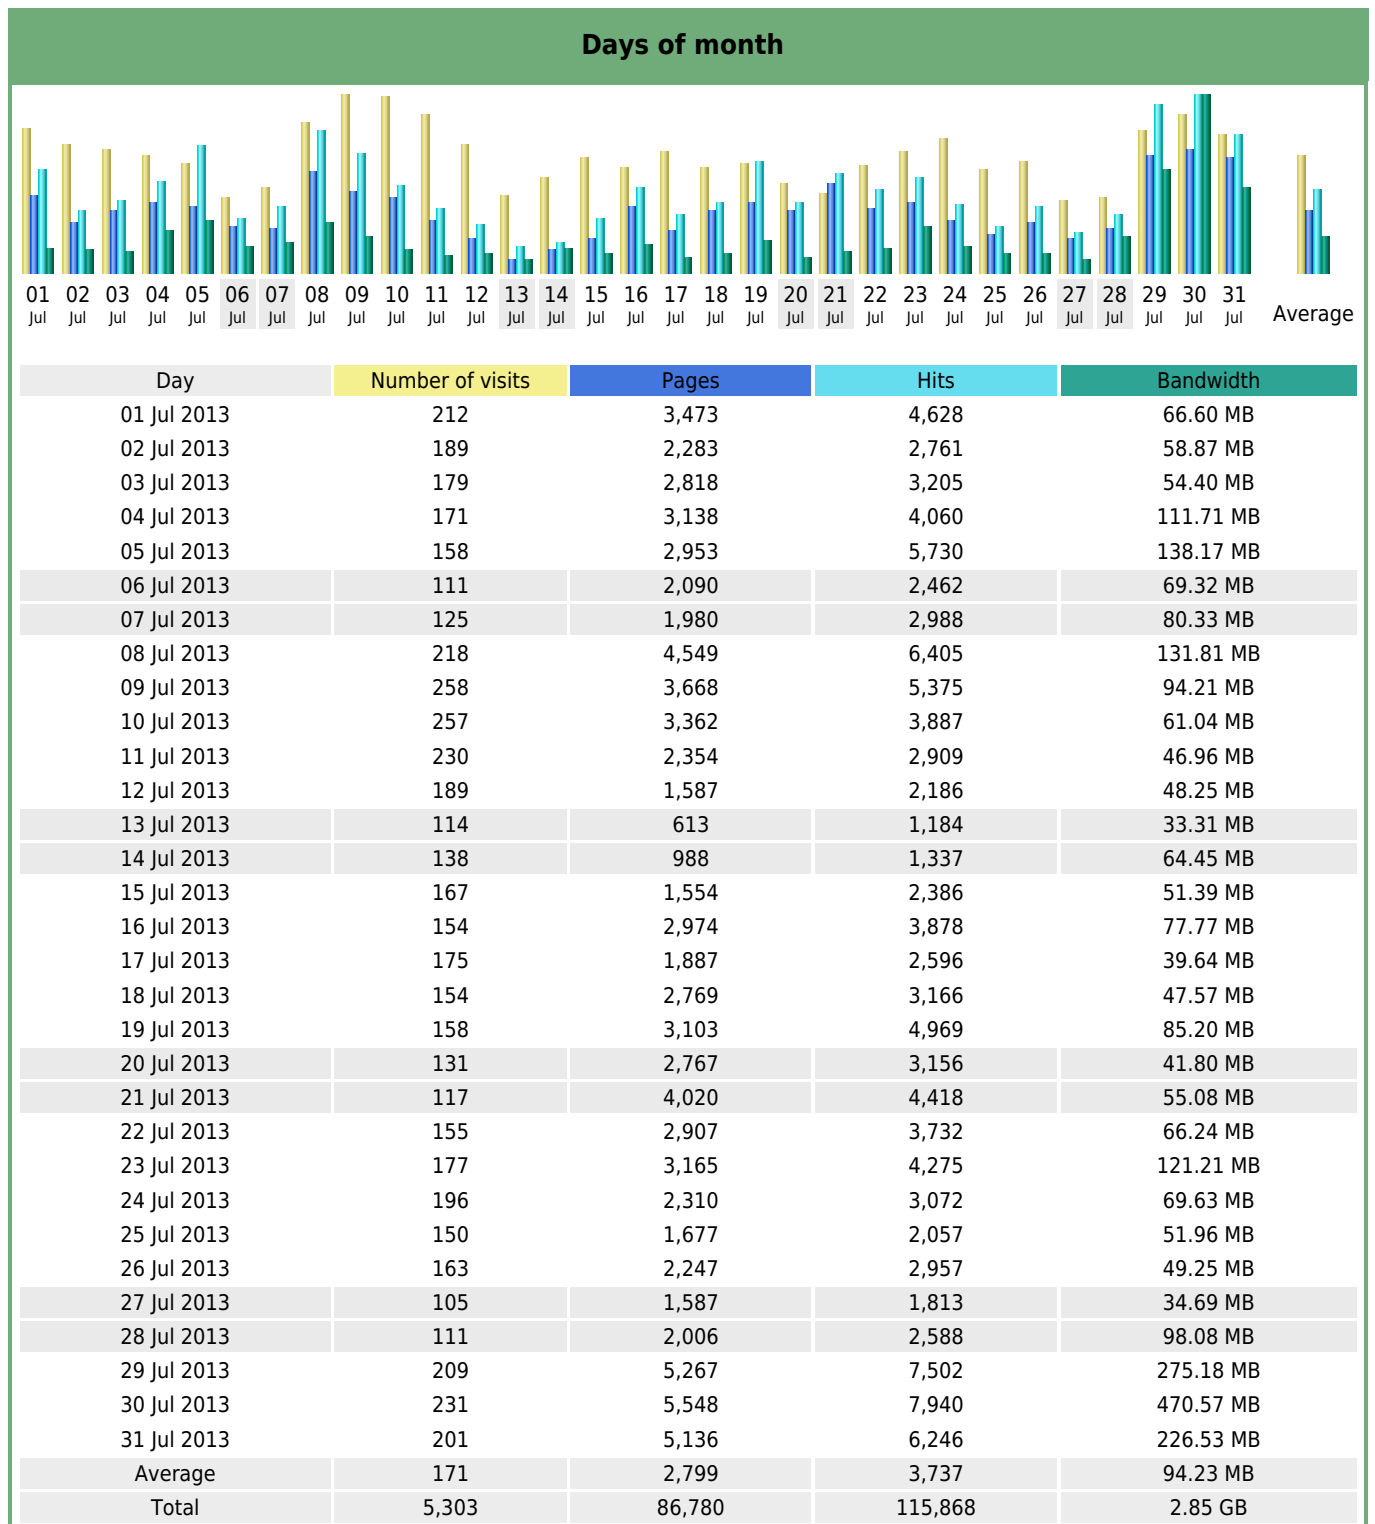

Statistics of visits of the VIVC - July 2013

Days of week

Day	Pages	Hits	Bandwidth
Mon	3,550	4,930	118.24 MB
Tue	3,527	4,845	164.53 MB
Wed	3,102	3,801	90.25 MB
Thu	2,484	3,048	64.55 MB
Fri	2,472	3,960	80.22 MB
Sat	1,764	2,153	44.78 MB
Sun	2,248	2,832	74.49 MB

Hours

Hours	Pages	Hits	Bandwidth	Hours	Pages	Hits	Bandwidth
00	2,007	2,446	51.56 MB	12	4,454	6,022	168.89 MB
01	1,804	2,886	37.77 MB	13	4,877	7,545	176.24 MB
02	1,492	1,700	24.60 MB	14	5,080	8,446	197.83 MB
03	2,191	2,483	69.66 MB	15	5,126	7,520	260.71 MB
04	2,643	2,860	30.03 MB	16	4,476	5,602	150.71 MB
05	3,061	3,939	56.19 MB	17	3,634	4,685	124.65 MB
06	4,518	5,662	258.48 MB	18	2,666	3,485	84.72 MB
07	5,250	6,055	114.25 MB	19	2,743	3,256	60.42 MB
08	5,334	6,505	122.09 MB	20	3,640	4,537	109.42 MB
09	4,388	5,882	101.80 MB	21	2,453	3,643	100.90 MB
10	4,882	6,614	128.63 MB	22	2,322	3,081	66.75 MB
11	5,446	7,771	367.40 MB	23	2,293	3,243	57.50 MB