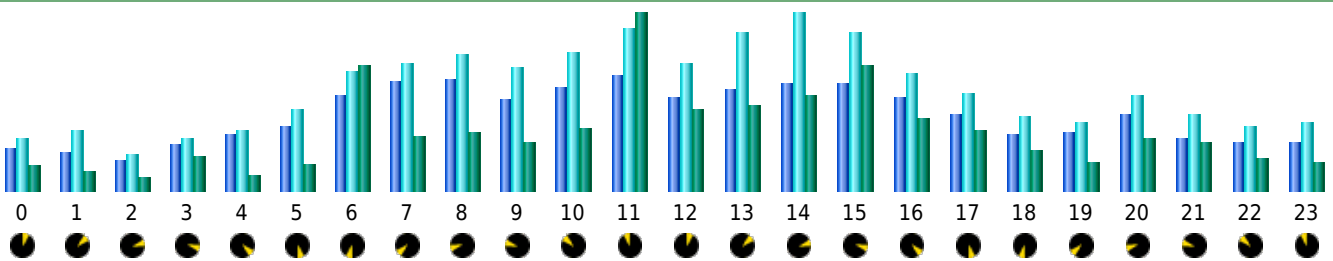

Statistics of visits of the VIVC - July 2013

Days of week

Day	Pages	Hits	Bandwidth
Mon	3,550	4,930	118.24 MB
Tue	3,527	4,845	164.53 MB
Wed	3,102	3,801	90.25 MB
Thu	2,484	3,048	64.55 MB
Fri	2,472	3,960	80.22 MB
Sat	1,764	2,153	44.78 MB
Sun	2,248	2,832	74.49 MB

Hours

Hours	Pages	Hits	Bandwidth	Hours	Pages	Hits	Bandwidth
00	2,007	2,446	51.56 MB	12	4,454	6,022	168.89 MB
01	1,804	2,886	37.77 MB	13	4,877	7,545	176.24 MB
02	1,492	1,700	24.60 MB	14	5,080	8,446	197.83 MB
03	2,191	2,483	69.66 MB	15	5,126	7,520	260.71 MB
04	2,643	2,860	30.03 MB	16	4,476	5,602	150.71 MB
05	3,061	3,939	56.19 MB	17	3,634	4,685	124.65 MB
06	4,518	5,662	258.48 MB	18	2,666	3,485	84.72 MB
07	5,250	6,055	114.25 MB	19	2,743	3,256	60.42 MB
08	5,334	6,505	122.09 MB	20	3,640	4,537	109.42 MB
09	4,388	5,882	101.80 MB	21	2,453	3,643	100.90 MB
10	4,882	6,614	128.63 MB	22	2,322	3,081	66.75 MB
11	5,446	7,771	367.40 MB	23	2,293	3,243	57.50 MB