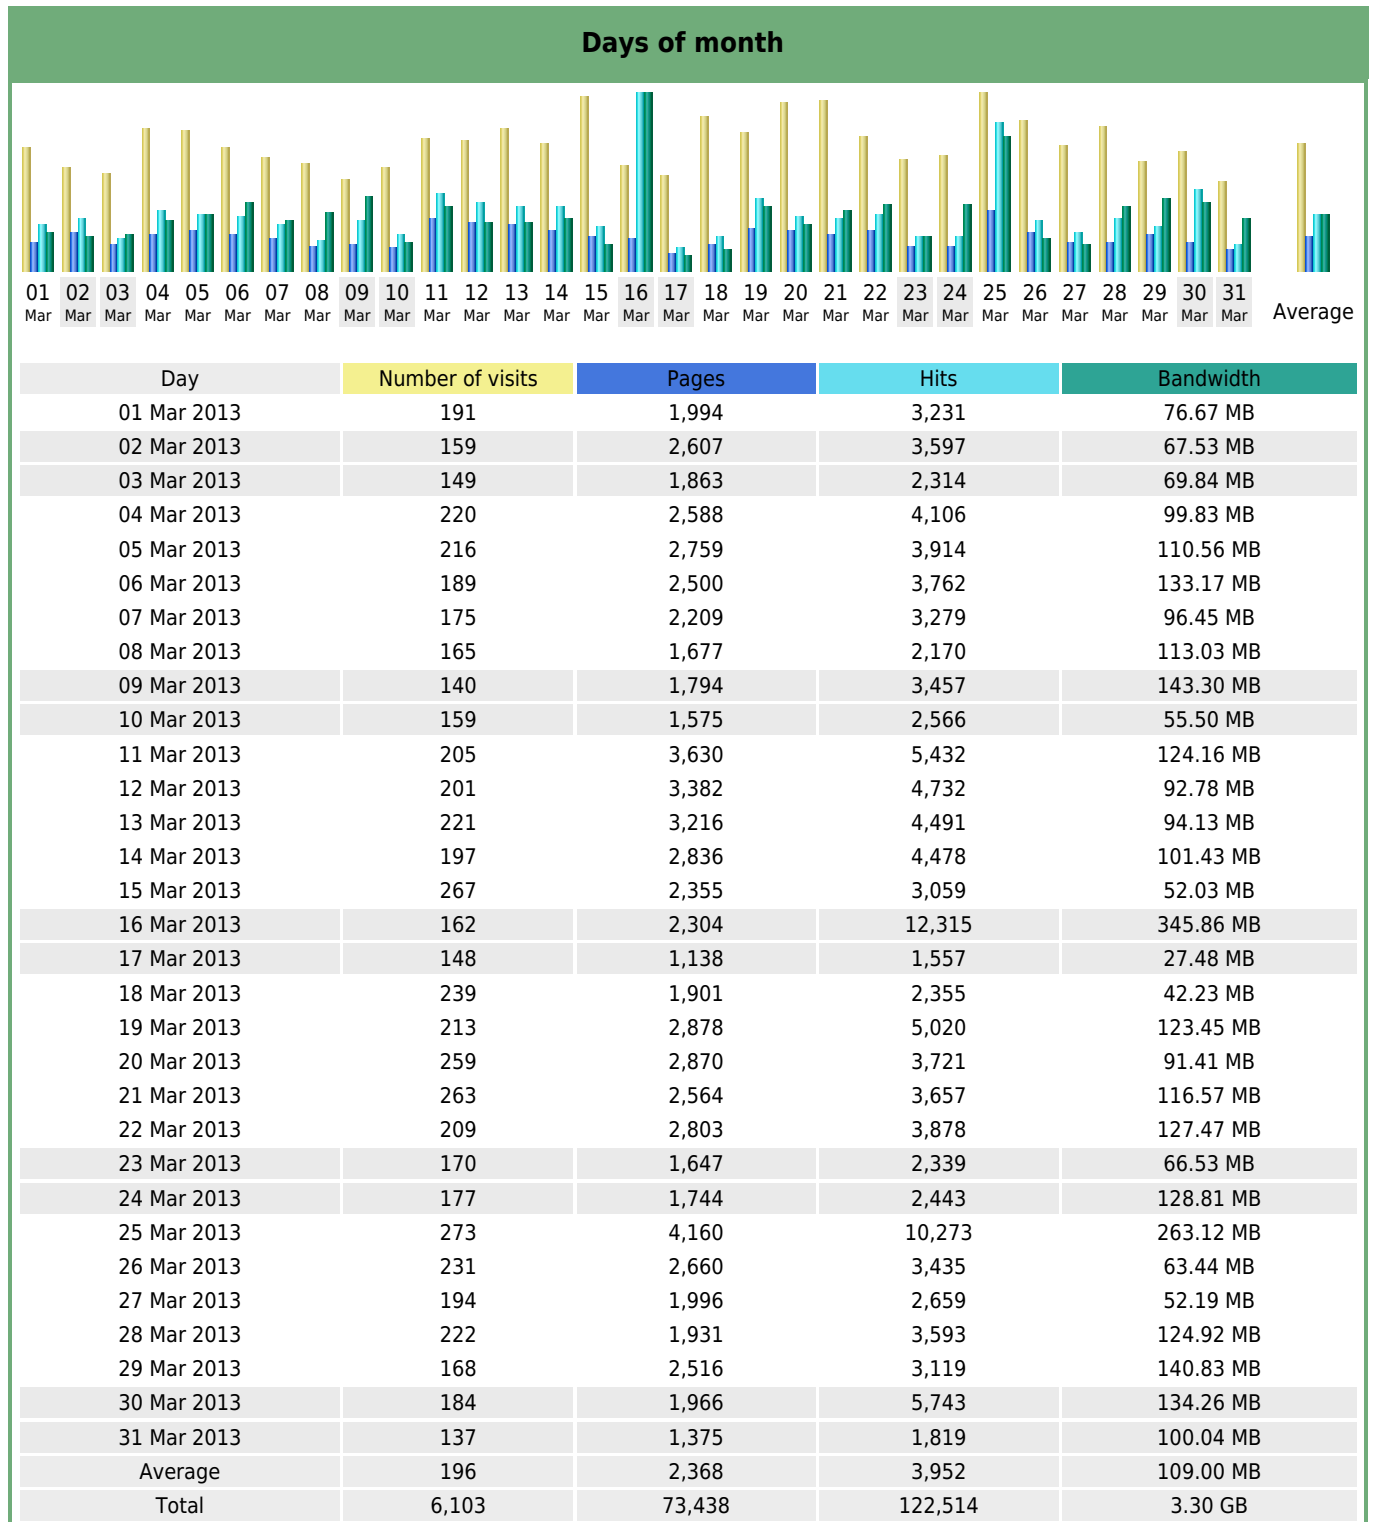

Statistics of visits of the VIVC - March 2013

Days of week

Day	Pages	Hits	Bandwidth
Mon	3,069	5,541	132.34 MB
Tue	2,919	4,275	97.56 MB
Wed	2,645	3,658	92.73 MB
Thu	2,385	3,751	109.84 MB
Fri	2,269	3,091	102.00 MB
Sat	2,063	5,490	151.50 MB
Sun	1,539	2,139	76.33 MB

Hours

Hours	Pages	Hits	Bandwidth	Hours	Pages	Hits	Bandwidth
00	1,454	2,447	112.19 MB	12	3,527	5,531	133.16 MB
01	1,284	2,162	74.08 MB	13	3,964	5,949	168.65 MB
02	1,209	1,593	69.76 MB	14	4,321	6,302	155.94 MB
03	1,314	1,742	29.60 MB	15	4,882	6,785	147.23 MB
04	1,225	1,561	41.88 MB	16	5,740	10,775	247.20 MB
05	1,610	2,376	41.41 MB	17	4,645	6,243	158.49 MB
06	2,332	6,753	175.72 MB	18	3,467	7,580	194.58 MB
07	3,024	4,357	104.42 MB	19	3,203	10,735	320.23 MB
08	3,473	5,344	150.93 MB	20	2,613	5,628	184.92 MB
09	3,658	5,343	116.31 MB	21	2,827	4,491	219.97 MB
10	4,648	5,842	151.66 MB	22	2,295	3,278	128.49 MB
11	4,963	6,657	126.43 MB	23	1,760	3,040	125.78 MB