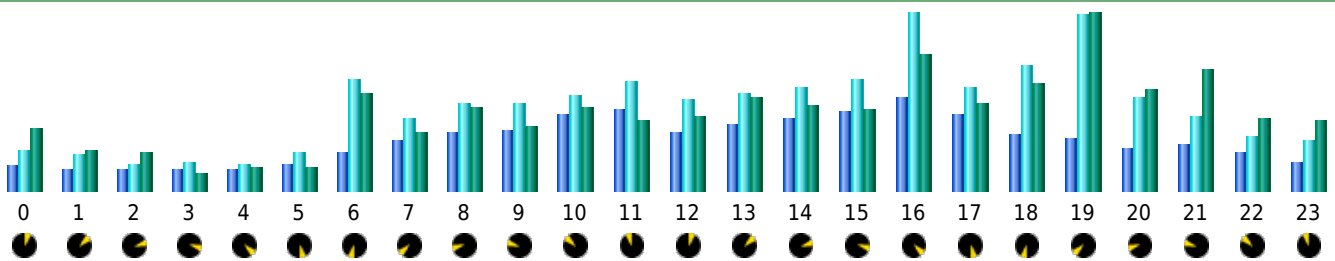

Statistics of visits of the VIVC - March 2013

Days of week

Day	Pages	Hits	Bandwidth
Mon	3,069	5,541	132.34 MB
Tue	2,919	4,275	97.56 MB
Wed	2,645	3,658	92.73 MB
Thu	2,385	3,751	109.84 MB
Fri	2,269	3,091	102.00 MB
Sat	2,063	5,490	151.50 MB
Sun	1,539	2,139	76.33 MB

Hours

Hours	Pages	Hits	Bandwidth	Hours	Pages	Hits	Bandwidth
00	1,454	2,447	112.19 MB	12	3,527	5,531	133.16 MB
01	1,284	2,162	74.08 MB	13	3,964	5,949	168.65 MB
02	1,209	1,593	69.76 MB	14	4,321	6,302	155.94 MB
03	1,314	1,742	29.60 MB	15	4,882	6,785	147.23 MB
04	1,225	1,561	41.88 MB	16	5,740	10,775	247.20 MB
05	1,610	2,376	41.41 MB	17	4,645	6,243	158.49 MB
06	2,332	6,753	175.72 MB	18	3,467	7,580	194.58 MB
07	3,024	4,357	104.42 MB	19	3,203	10,735	320.23 MB
08	3,473	5,344	150.93 MB	20	2,613	5,628	184.92 MB
09	3,658	5,343	116.31 MB	21	2,827	4,491	219.97 MB
10	4,648	5,842	151.66 MB	22	2,295	3,278	128.49 MB
11	4,963	6,657	126.43 MB	23	1,760	3,040	125.78 MB