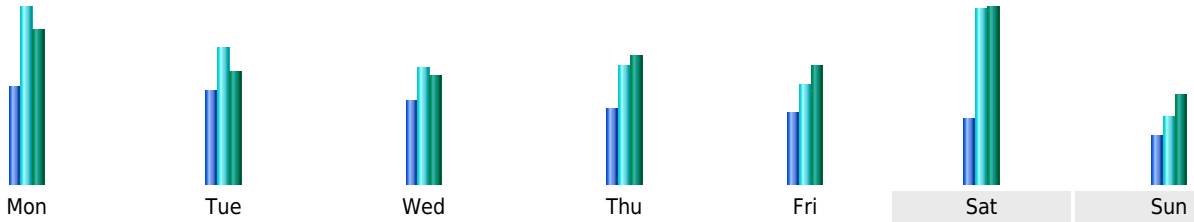

Statistics of visits of the VIVC - March 2013

Days of week

Day	Pages	Hits	Bandwidth
Mon	3,069	5,541	132.34 MB
Tue	2,919	4,275	97.56 MB
Wed	2,645	3,658	92.73 MB
Thu	2,385	3,751	109.84 MB
Fri	2,269	3,091	102.00 MB
Sat	2,063	5,490	151.50 MB
Sun	1,539	2,139	76.33 MB

Hours

Hours	Pages	Hits	Bandwidth	Hours	Pages	Hits	Bandwidth
00	1,454	2,447	112.19 MB	12	3,527	5,531	133.16 MB
01	1,284	2,162	74.08 MB	13	3,964	5,949	168.65 MB
02	1,209	1,593	69.76 MB	14	4,321	6,302	155.94 MB
03	1,314	1,742	29.60 MB	15	4,882	6,785	147.23 MB
04	1,225	1,561	41.88 MB	16	5,740	10,775	247.20 MB
05	1,610	2,376	41.41 MB	17	4,645	6,243	158.49 MB
06	2,332	6,753	175.72 MB	18	3,467	7,580	194.58 MB
07	3,024	4,357	104.42 MB	19	3,203	10,735	320.23 MB
08	3,473	5,344	150.93 MB	20	2,613	5,628	184.92 MB
09	3,658	5,343	116.31 MB	21	2,827	4,491	219.97 MB
10	4,648	5,842	151.66 MB	22	2,295	3,278	128.49 MB
11	4,963	6,657	126.43 MB	23	1,760	3,040	125.78 MB