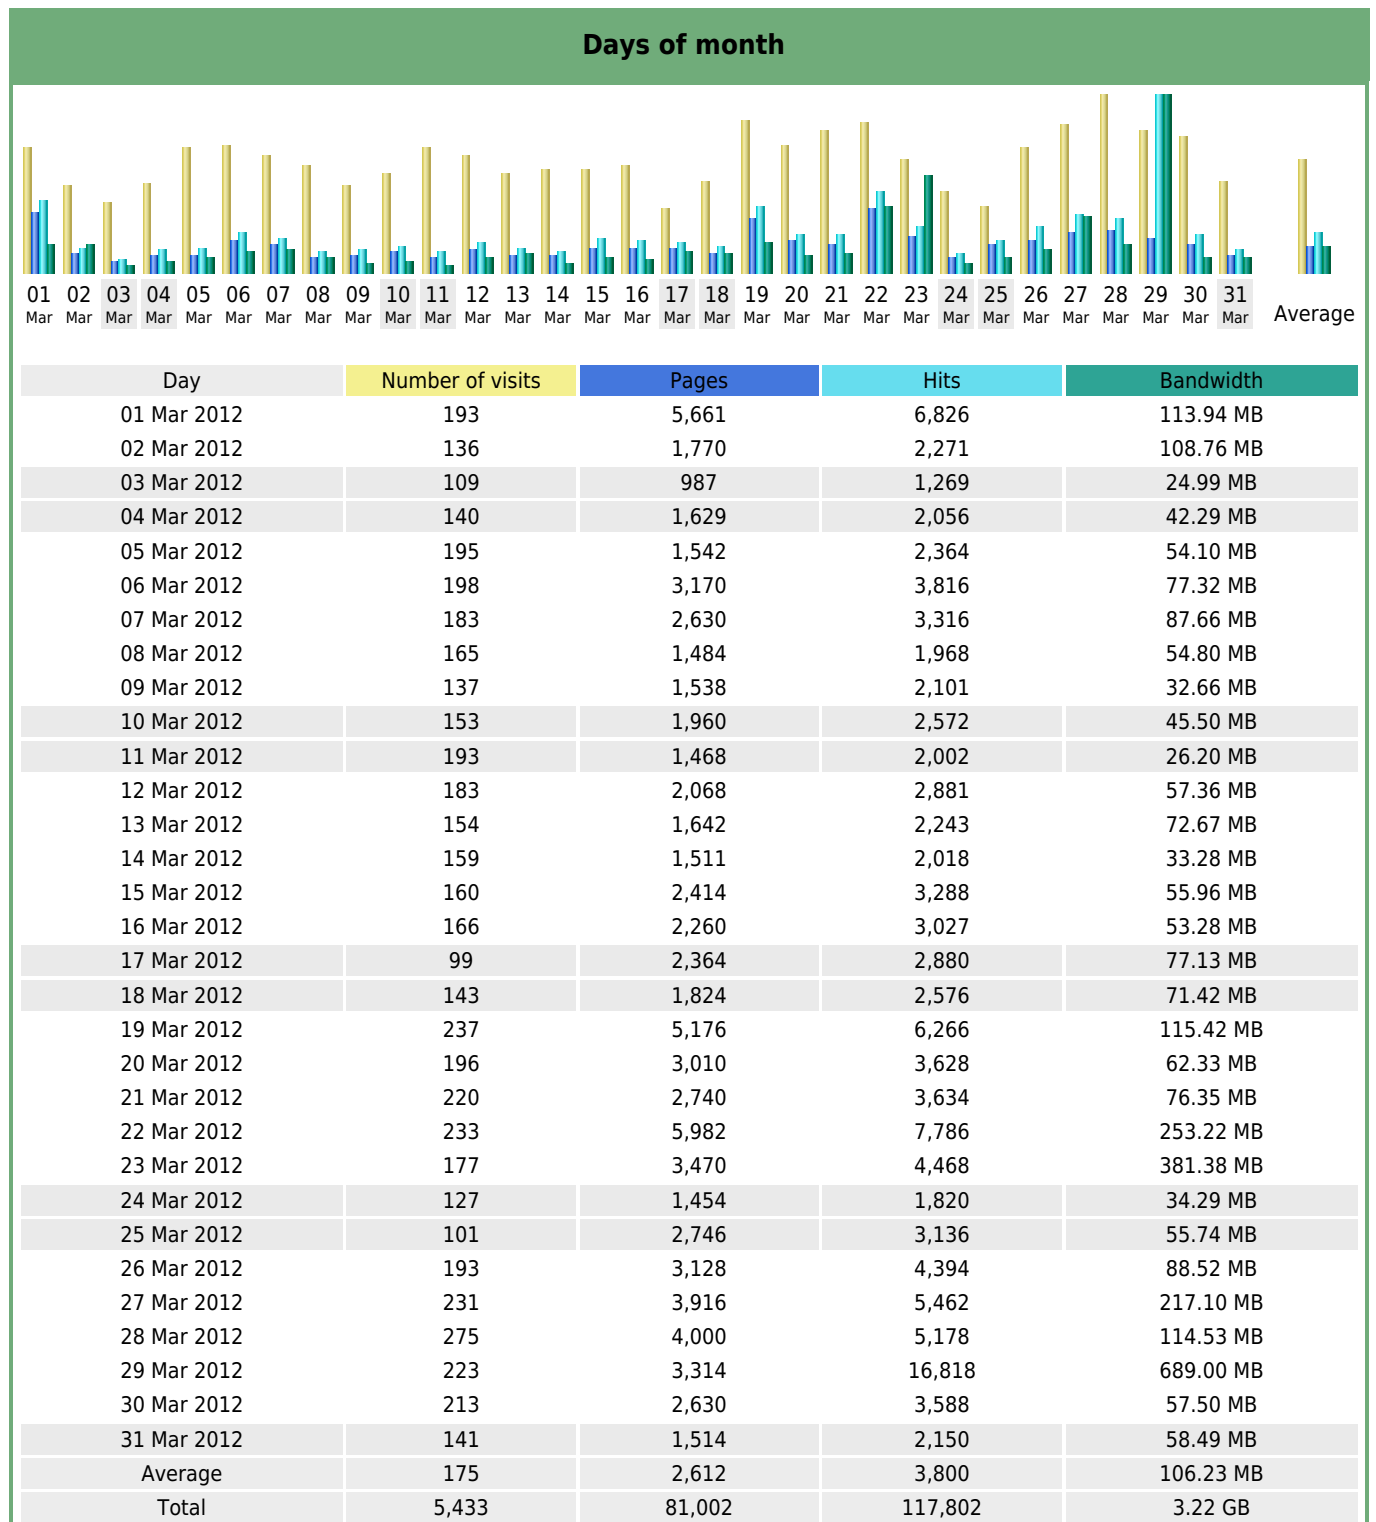

Statistics of visits of the VIVC - March 2012

Days of week

Day	Pages	Hits	Bandwidth
Mon	2,978	3,976	78.85 MB
Tue	2,934	3,787	107.36 MB
Wed	2,720	3,536	77.95 MB
Thu	3,771	7,337	233.38 MB
Fri	2,333	3,091	126.71 MB
Sat	1,655	2,138	48.08 MB
Sun	1,916	2,442	48.91 MB

Hours

Hours	Pages	Hits	Bandwidth	Hours	Pages	Hits	Bandwidth
00	2,089	2,897	52.20 MB	12	5,813	7,236	166.36 MB
01	1,746	2,330	96.06 MB	13	6,902	8,276	203.58 MB
02	1,712	2,343	95.85 MB	14	5,760	7,726	323.29 MB
03	786	1,171	29.21 MB	15	5,644	7,873	219.87 MB
04	1,193	1,566	58.00 MB	16	4,479	5,879	143.01 MB
05	830	1,123	17.01 MB	17	4,016	5,079	126.98 MB
06	912	1,473	37.80 MB	18	3,655	4,860	84.69 MB
07	1,385	2,251	40.50 MB	19	2,760	3,622	71.80 MB
08	2,388	4,820	122.94 MB	20	2,721	3,570	52.13 MB
09	4,171	11,327	474.12 MB	21	2,883	3,612	67.35 MB
10	6,197	11,345	298.39 MB	22	2,312	3,051	47.68 MB
11	8,491	11,255	349.63 MB	23	2,157	3,117	114.72 MB