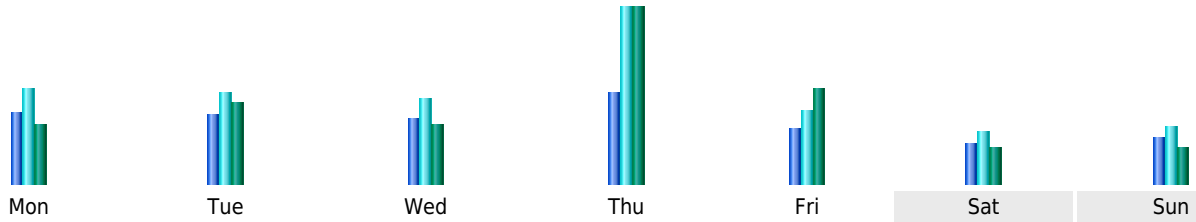

Statistics of visits of the VIVC - March 2012

Days of week

Day	Pages	Hits	Bandwidth
Mon	2,978	3,976	78.85 MB
Tue	2,934	3,787	107.36 MB
Wed	2,720	3,536	77.95 MB
Thu	3,771	7,337	233.38 MB
Fri	2,333	3,091	126.71 MB
Sat	1,655	2,138	48.08 MB
Sun	1,916	2,442	48.91 MB

Hours

Hours	Pages	Hits	Bandwidth	Hours	Pages	Hits	Bandwidth
00	2,089	2,897	52.20 MB	12	5,813	7,236	166.36 MB
01	1,746	2,330	96.06 MB	13	6,902	8,276	203.58 MB
02	1,712	2,343	95.85 MB	14	5,760	7,726	323.29 MB
03	786	1,171	29.21 MB	15	5,644	7,873	219.87 MB
04	1,193	1,566	58.00 MB	16	4,479	5,879	143.01 MB
05	830	1,123	17.01 MB	17	4,016	5,079	126.98 MB
06	912	1,473	37.80 MB	18	3,655	4,860	84.69 MB
07	1,385	2,251	40.50 MB	19	2,760	3,622	71.80 MB
08	2,388	4,820	122.94 MB	20	2,721	3,570	52.13 MB
09	4,171	11,327	474.12 MB	21	2,883	3,612	67.35 MB
10	6,197	11,345	298.39 MB	22	2,312	3,051	47.68 MB
11	8,491	11,255	349.63 MB	23	2,157	3,117	114.72 MB