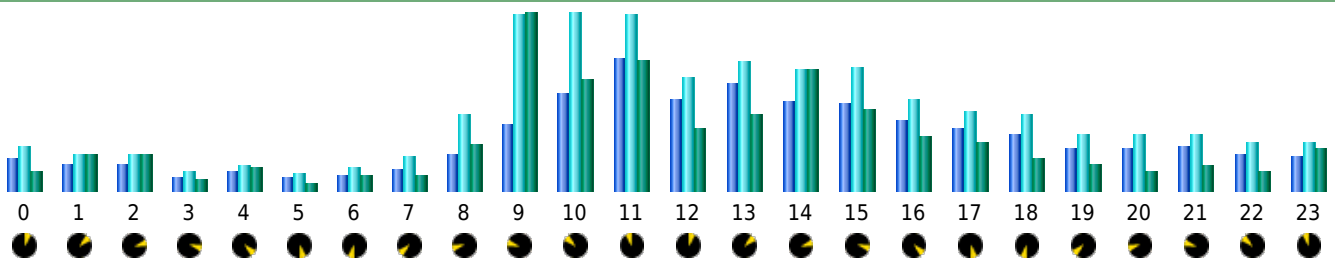

Statistics of visits of the VIVC - March 2012

Days of week

Day	Pages	Hits	Bandwidth
Mon	2,978	3,976	78.85 MB
Tue	2,934	3,787	107.36 MB
Wed	2,720	3,536	77.95 MB
Thu	3,771	7,337	233.38 MB
Fri	2,333	3,091	126.71 MB
Sat	1,655	2,138	48.08 MB
Sun	1,916	2,442	48.91 MB

Hours

Hours	Pages	Hits	Bandwidth	Hours	Pages	Hits	Bandwidth
00	2,089	2,897	52.20 MB	12	5,813	7,236	166.36 MB
01	1,746	2,330	96.06 MB	13	6,902	8,276	203.58 MB
02	1,712	2,343	95.85 MB	14	5,760	7,726	323.29 MB
03	786	1,171	29.21 MB	15	5,644	7,873	219.87 MB
04	1,193	1,566	58.00 MB	16	4,479	5,879	143.01 MB
05	830	1,123	17.01 MB	17	4,016	5,079	126.98 MB
06	912	1,473	37.80 MB	18	3,655	4,860	84.69 MB
07	1,385	2,251	40.50 MB	19	2,760	3,622	71.80 MB
08	2,388	4,820	122.94 MB	20	2,721	3,570	52.13 MB
09	4,171	11,327	474.12 MB	21	2,883	3,612	67.35 MB
10	6,197	11,345	298.39 MB	22	2,312	3,051	47.68 MB
11	8,491	11,255	349.63 MB	23	2,157	3,117	114.72 MB