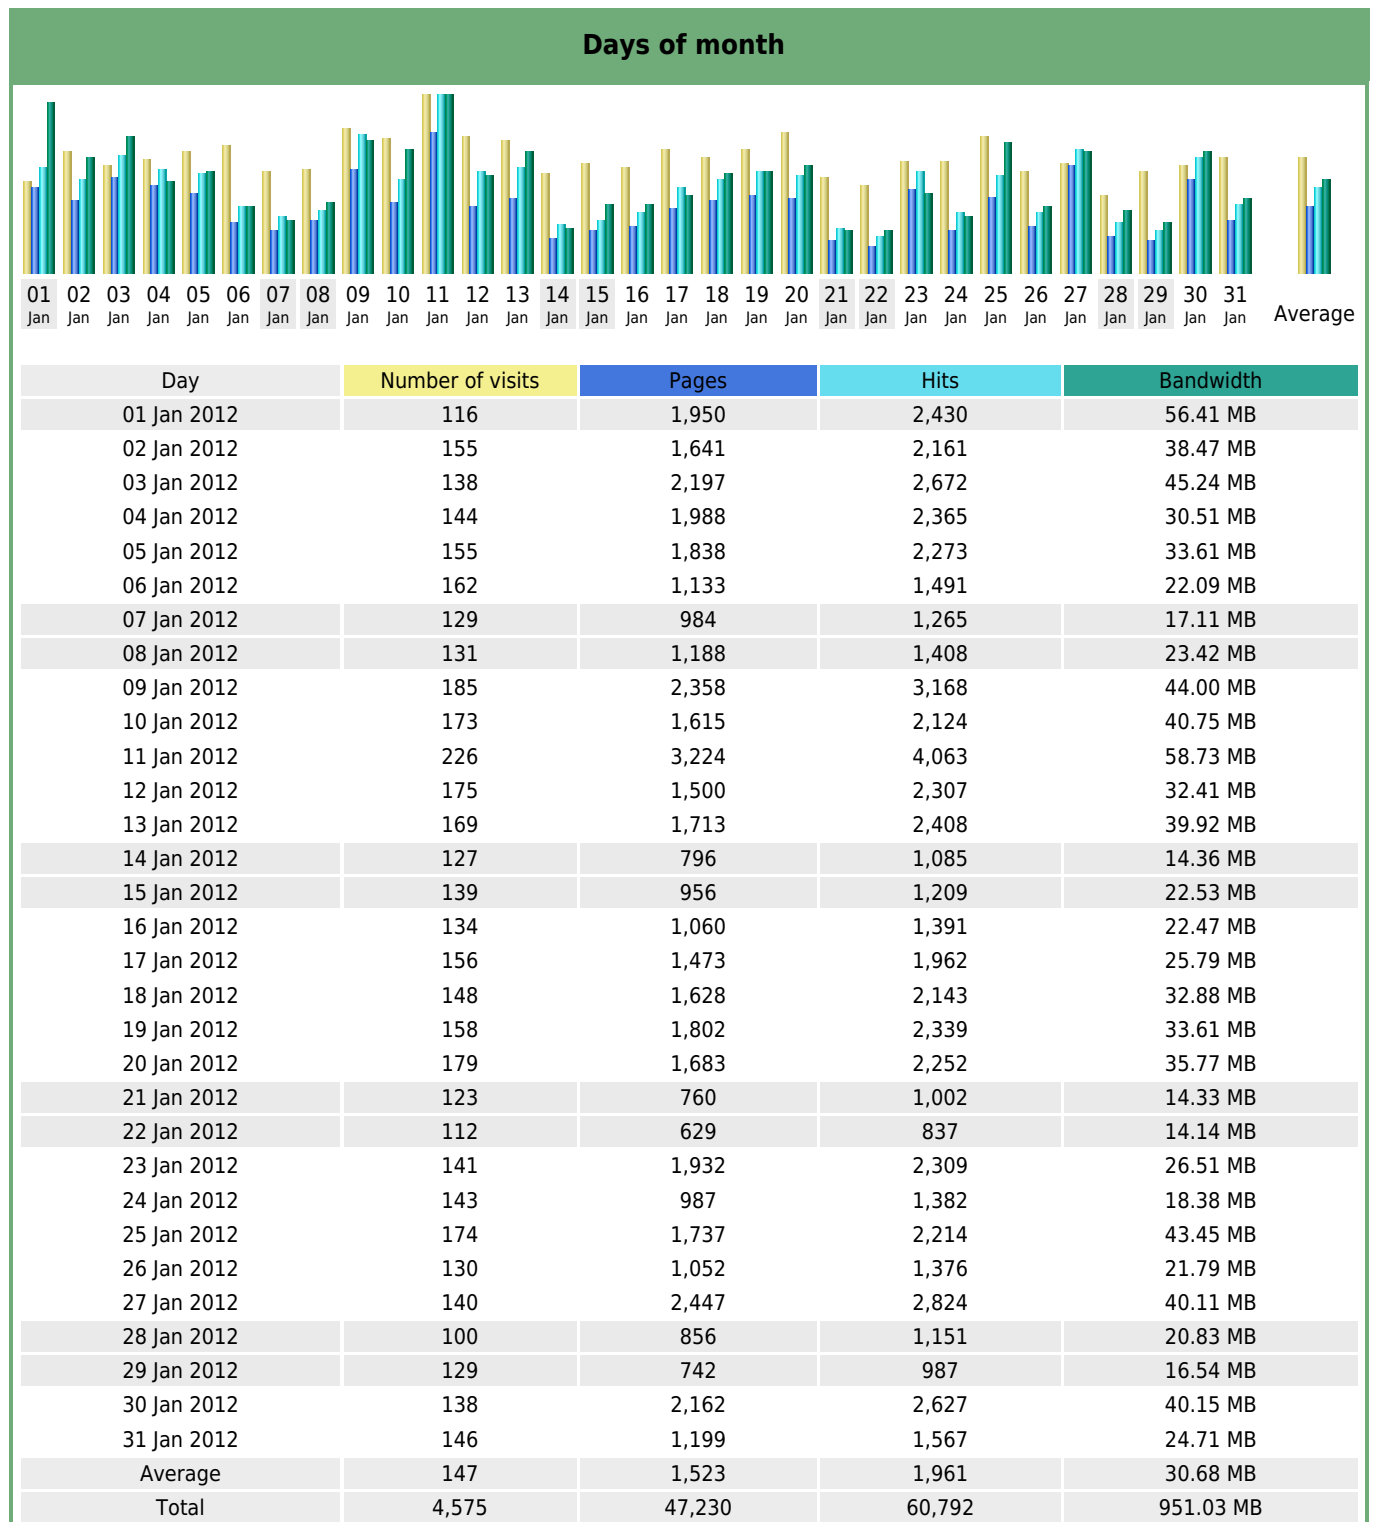

Statistics of visits of the VIVC - January 2012

Days of week

Day	Pages	Hits	Bandwidth
Mon	1,830	2,331	34.32 MB
Tue	1,494	1,941	30.97 MB
Wed	2,144	2,696	41.39 MB
Thu	1,548	2,073	30.36 MB
Fri	1,744	2,243	34.47 MB
Sat	849	1,125	16.66 MB
Sun	1,093	1,374	26.61 MB

Hours

Hours	Pages	Hits	Bandwidth	Hours	Pages	Hits	Bandwidth
00	1,696	2,131	48.55 MB	12	4,482	5,541	67.64 MB
01	847	1,119	23.80 MB	13	2,821	3,501	43.55 MB
02	571	764	11.92 MB	14	1,965	2,452	36.61 MB
03	589	860	11.04 MB	15	3,068	3,912	52.55 MB
04	872	1,181	18.51 MB	16	2,619	3,515	55.56 MB
05	565	768	11.20 MB	17	2,602	3,288	50.46 MB
06	659	853	12.84 MB	18	2,261	2,887	51.52 MB
07	1,036	1,508	22.68 MB	19	2,188	2,751	51.29 MB
08	1,394	1,966	30.33 MB	20	2,163	2,697	46.25 MB
09	2,122	2,789	38.58 MB	21	1,987	2,571	37.42 MB
10	3,264	4,188	67.61 MB	22	2,022	2,593	52.11 MB
11	3,886	4,952	69.75 MB	23	1,551	2,005	39.27 MB