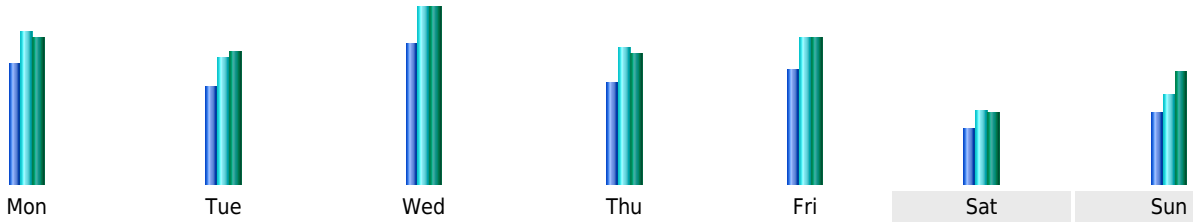

Statistics of visits of the VIVC - January 2012

Days of week

Day	Pages	Hits	Bandwidth
Mon	1,830	2,331	34.32 MB
Tue	1,494	1,941	30.97 MB
Wed	2,144	2,696	41.39 MB
Thu	1,548	2,073	30.36 MB
Fri	1,744	2,243	34.47 MB
Sat	849	1,125	16.66 MB
Sun	1,093	1,374	26.61 MB

Hours

Hours	Pages	Hits	Bandwidth	Hours	Pages	Hits	Bandwidth
00	1,696	2,131	48.55 MB	12	4,482	5,541	67.64 MB
01	847	1,119	23.80 MB	13	2,821	3,501	43.55 MB
02	571	764	11.92 MB	14	1,965	2,452	36.61 MB
03	589	860	11.04 MB	15	3,068	3,912	52.55 MB
04	872	1,181	18.51 MB	16	2,619	3,515	55.56 MB
05	565	768	11.20 MB	17	2,602	3,288	50.46 MB
06	659	853	12.84 MB	18	2,261	2,887	51.52 MB
07	1,036	1,508	22.68 MB	19	2,188	2,751	51.29 MB
08	1,394	1,966	30.33 MB	20	2,163	2,697	46.25 MB
09	2,122	2,789	38.58 MB	21	1,987	2,571	37.42 MB
10	3,264	4,188	67.61 MB	22	2,022	2,593	52.11 MB
11	3,886	4,952	69.75 MB	23	1,551	2,005	39.27 MB