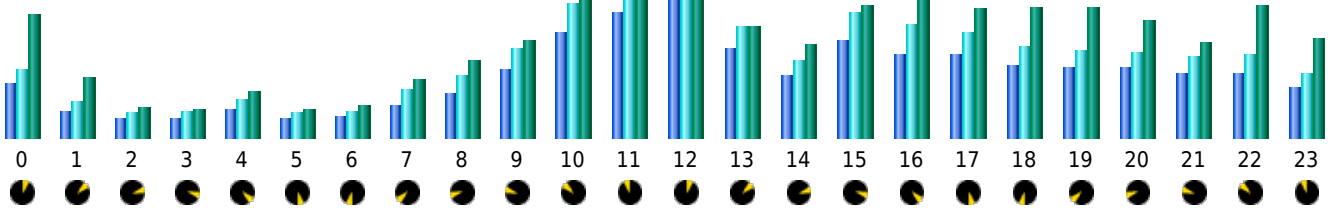

Statistics of visits of the VIVC - January 2012

Days of week

Day	Pages	Hits	Bandwidth
Mon	1,830	2,331	34.32 MB
Tue	1,494	1,941	30.97 MB
Wed	2,144	2,696	41.39 MB
Thu	1,548	2,073	30.36 MB
Fri	1,744	2,243	34.47 MB
Sat	849	1,125	16.66 MB
Sun	1,093	1,374	26.61 MB

Hours

Hours	Pages	Hits	Bandwidth	Hours	Pages	Hits	Bandwidth
00	1,696	2,131	48.55 MB	12	4,482	5,541	67.64 MB
01	847	1,119	23.80 MB	13	2,821	3,501	43.55 MB
02	571	764	11.92 MB	14	1,965	2,452	36.61 MB
03	589	860	11.04 MB	15	3,068	3,912	52.55 MB
04	872	1,181	18.51 MB	16	2,619	3,515	55.56 MB
05	565	768	11.20 MB	17	2,602	3,288	50.46 MB
06	659	853	12.84 MB	18	2,261	2,887	51.52 MB
07	1,036	1,508	22.68 MB	19	2,188	2,751	51.29 MB
08	1,394	1,966	30.33 MB	20	2,163	2,697	46.25 MB
09	2,122	2,789	38.58 MB	21	1,987	2,571	37.42 MB
10	3,264	4,188	67.61 MB	22	2,022	2,593	52.11 MB
11	3,886	4,952	69.75 MB	23	1,551	2,005	39.27 MB