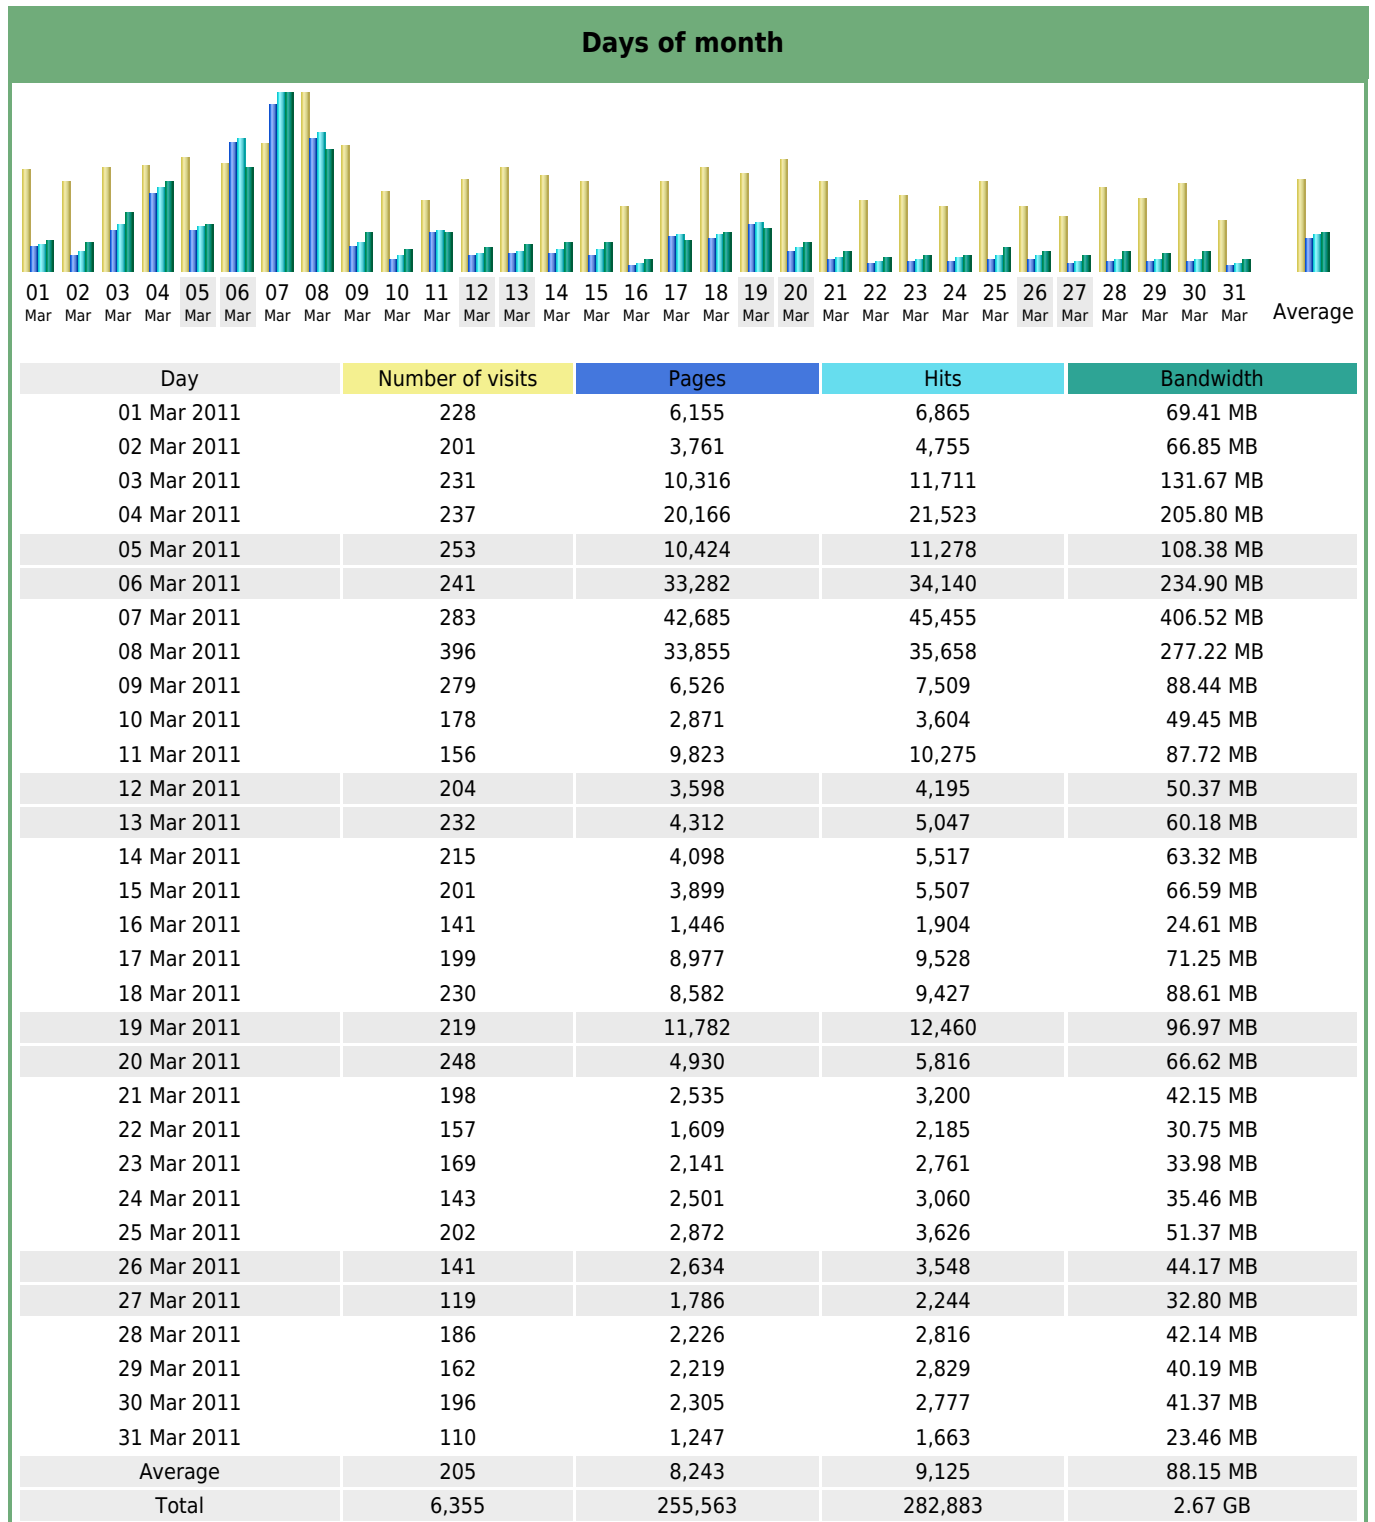

## Statistics of visits of the VIVC - March 2011

## Days of week

Day	Pages	Hits	Bandwidth
Mon	12,886	14,247	138.53 MB
Tue	9,547	10,608	96.83 MB
Wed	3,235	3,941	51.05 MB
Thu	5,182	5,913	62.26 MB
Fri	10,360	11,212	108.37 MB
Sat	7,109	7,870	74.97 MB
Sun	11,077	11,811	98.62 MB

## Hours

Hours	Pages	Hits	Bandwidth	Hours	Pages	Hits	Bandwidth
00	11,004	11,647	98.89 MB	12	10,967	12,682	112.68 MB
01	12,098	12,791	89.38 MB	13	7,070	8,802	92.22 MB
02	18,246	18,748	152.33 MB	14	9,199	11,469	107.47 MB
03	4,723	5,152	59.70 MB	15	13,090	14,628	135.89 MB
04	7,612	7,965	60.81 MB	16	10,231	11,583	122.48 MB
05	4,336	4,545	42.13 MB	17	13,689	15,255	153.04 MB
06	7,051	7,673	86.29 MB	18	16,211	17,571	169.80 MB
07	5,933	6,599	72.53 MB	19	13,713	15,093	177.33 MB
08	4,301	5,600	62.23 MB	20	18,703	19,715	180.13 MB
09	7,416	8,822	80.96 MB	21	17,259	18,652	189.03 MB
10	8,863	10,365	111.60 MB	22	17,989	18,948	166.46 MB
11	10,653	12,575	125.95 MB	23	5,206	6,003	83.35 MB