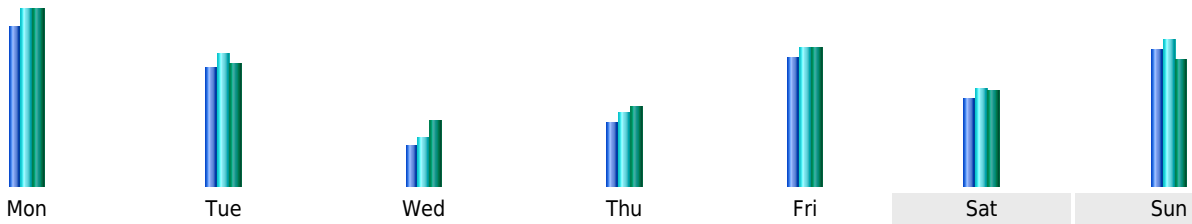

## Statistics of visits of the VIVC - March 2011

## Days of week

Day	Pages	Hits	Bandwidth
Mon	12,886	14,247	138.53 MB
Tue	9,547	10,608	96.83 MB
Wed	3,235	3,941	51.05 MB
Thu	5,182	5,913	62.26 MB
Fri	10,360	11,212	108.37 MB
Sat	7,109	7,870	74.97 MB
Sun	11,077	11,811	98.62 MB

## Hours

Hours	Pages	Hits	Bandwidth	Hours	Pages	Hits	Bandwidth
00	11,004	11,647	98.89 MB	12	10,967	12,682	112.68 MB
01	12,098	12,791	89.38 MB	13	7,070	8,802	92.22 MB
02	18,246	18,748	152.33 MB	14	9,199	11,469	107.47 MB
03	4,723	5,152	59.70 MB	15	13,090	14,628	135.89 MB
04	7,612	7,965	60.81 MB	16	10,231	11,583	122.48 MB
05	4,336	4,545	42.13 MB	17	13,689	15,255	153.04 MB
06	7,051	7,673	86.29 MB	18	16,211	17,571	169.80 MB
07	5,933	6,599	72.53 MB	19	13,713	15,093	177.33 MB
08	4,301	5,600	62.23 MB	20	18,703	19,715	180.13 MB
09	7,416	8,822	80.96 MB	21	17,259	18,652	189.03 MB
10	8,863	10,365	111.60 MB	22	17,989	18,948	166.46 MB
11	10,653	12,575	125.95 MB	23	5,206	6,003	83.35 MB