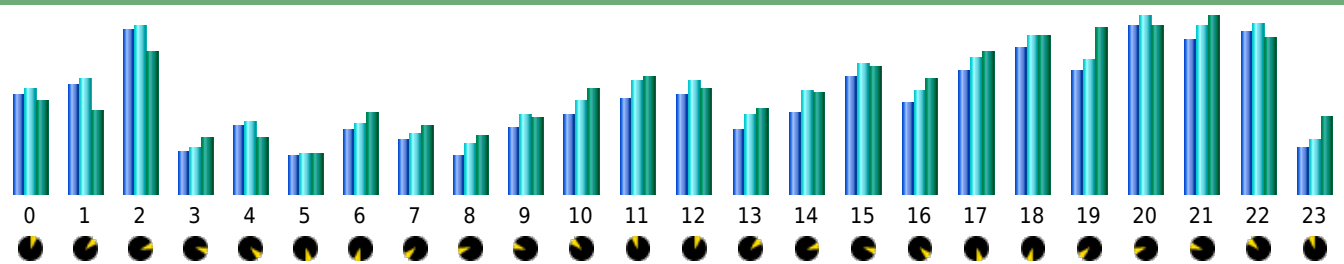

## Statistics of visits of the VIVC - March 2011

## Days of week

Day	Pages	Hits	Bandwidth
Mon	12,886	14,247	138.53 MB
Tue	9,547	10,608	96.83 MB
Wed	3,235	3,941	51.05 MB
Thu	5,182	5,913	62.26 MB
Fri	10,360	11,212	108.37 MB
Sat	7,109	7,870	74.97 MB
Sun	11,077	11,811	98.62 MB

## Hours

Hours	Pages	Hits	Bandwidth	Hours	Pages	Hits	Bandwidth
00	11,004	11,647	98.89 MB	12	10,967	12,682	112.68 MB
01	12,098	12,791	89.38 MB	13	7,070	8,802	92.22 MB
02	18,246	18,748	152.33 MB	14	9,199	11,469	107.47 MB
03	4,723	5,152	59.70 MB	15	13,090	14,628	135.89 MB
04	7,612	7,965	60.81 MB	16	10,231	11,583	122.48 MB
05	4,336	4,545	42.13 MB	17	13,689	15,255	153.04 MB
06	7,051	7,673	86.29 MB	18	16,211	17,571	169.80 MB
07	5,933	6,599	72.53 MB	19	13,713	15,093	177.33 MB
08	4,301	5,600	62.23 MB	20	18,703	19,715	180.13 MB
09	7,416	8,822	80.96 MB	21	17,259	18,652	189.03 MB
10	8,863	10,365	111.60 MB	22	17,989	18,948	166.46 MB
11	10,653	12,575	125.95 MB	23	5,206	6,003	83.35 MB