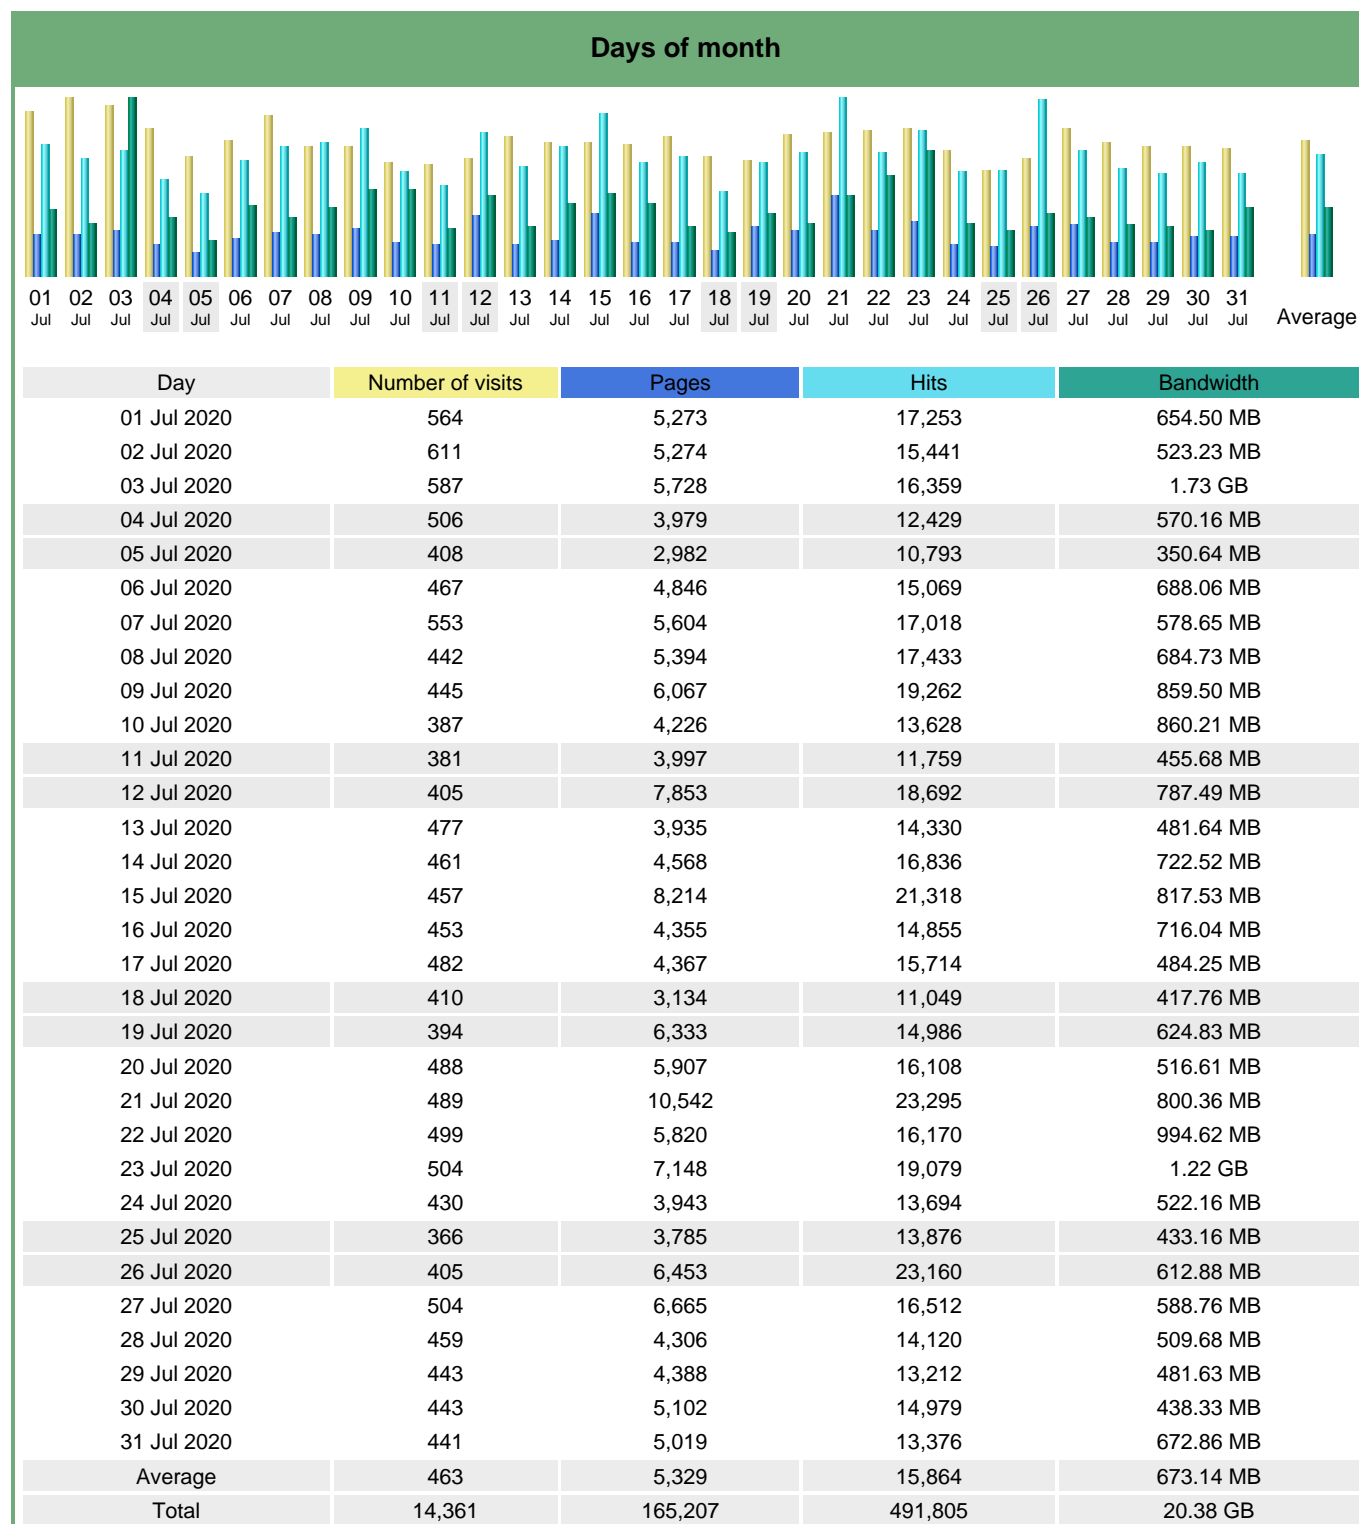

## Statistics of visits of the VIVC - July 2020

## Days of week

Day	Pages	Hits	Bandwidth
Mon	5,338	15,504	568.77 MB
Tue	6,255	17,817	652.80 MB
Wed	5,817	17,077	726.60 MB
Thu	5,589	16,723	757.55 MB
Fri	4,656	14,554	861.57 MB
Sat	3,723	12,278	469.19 MB
Sun	5,905	16,907	593.96 MB

## Hours

Hours	Pages	Hits	Bandwidth	Hours	Pages	Hits	Bandwidth
00	5,050	13,809	338.41 MB	12	8,504	26,091	949.66 MB
01	3,064	8,879	247.65 MB	13	7,861	24,855	962.60 MB
02	2,814	9,364	195.70 MB	14	8,767	28,774	1.33 GB
03	2,601	9,855	209.51 MB	15	9,759	29,505	1.71 GB
04	2,405	7,961	221.82 MB	16	9,725	30,055	1.82 GB
05	2,949	8,465	231.72 MB	17	8,656	29,202	907.76 MB
06	2,836	9,677	255.95 MB	18	9,833	27,335	1.06 GB
07	5,398	14,057	808.23 MB	19	11,064	27,692	1.29 GB
08	5,759	18,490	820.91 MB	20	8,952	26,423	1.04 GB
09	7,487	25,212	1005.31 MB	21	8,973	24,385	1.00 GB
10	8,485	24,451	1.05 GB	22	8,749	23,236	1.17 GB
11	7,813	25,261	1.18 GB	23	7,703	18,771	756.62 MB