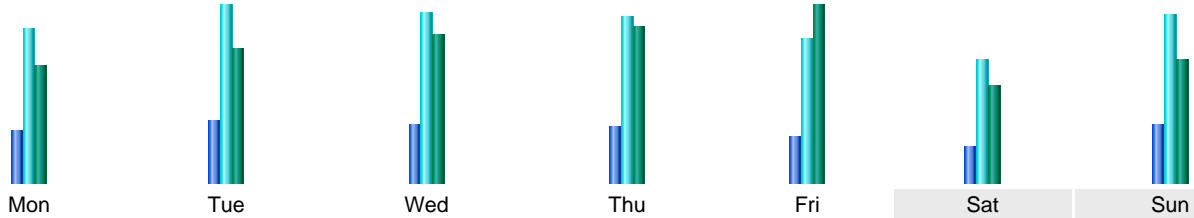

## Statistics of visits of the VIVC - July 2020

## Days of week

Day	Pages	Hits	Bandwidth
Mon	5,338	15,504	568.77 MB
Tue	6,255	17,817	652.80 MB
Wed	5,817	17,077	726.60 MB
Thu	5,589	16,723	757.55 MB
Fri	4,656	14,554	861.57 MB
Sat	3,723	12,278	469.19 MB
Sun	5,905	16,907	593.96 MB

## Hours

Hours	Pages	Hits	Bandwidth	Hours	Pages	Hits	Bandwidth
00	5,050	13,809	338.41 MB	12	8,504	26,091	949.66 MB
01	3,064	8,879	247.65 MB	13	7,861	24,855	962.60 MB
02	2,814	9,364	195.70 MB	14	8,767	28,774	1.33 GB
03	2,601	9,855	209.51 MB	15	9,759	29,505	1.71 GB
04	2,405	7,961	221.82 MB	16	9,725	30,055	1.82 GB
05	2,949	8,465	231.72 MB	17	8,656	29,202	907.76 MB
06	2,836	9,677	255.95 MB	18	9,833	27,335	1.06 GB
07	5,398	14,057	808.23 MB	19	11,064	27,692	1.29 GB
08	5,759	18,490	820.91 MB	20	8,952	26,423	1.04 GB
09	7,487	25,212	1005.31 MB	21	8,973	24,385	1.00 GB
10	8,485	24,451	1.05 GB	22	8,749	23,236	1.17 GB
11	7,813	25,261	1.18 GB	23	7,703	18,771	756.62 MB