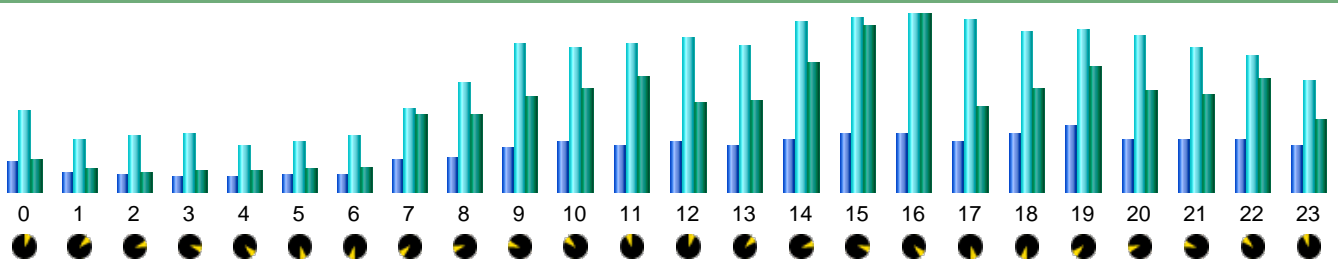

## Statistics of visits of the VIVC - July 2020

## Days of week

Day	Pages	Hits	Bandwidth
Mon	5,338	15,504	568.77 MB
Tue	6,255	17,817	652.80 MB
Wed	5,817	17,077	726.60 MB
Thu	5,589	16,723	757.55 MB
Fri	4,656	14,554	861.57 MB
Sat	3,723	12,278	469.19 MB
Sun	5,905	16,907	593.96 MB

## Hours

Hours	Pages	Hits	Bandwidth	Hours	Pages	Hits	Bandwidth
00	5,050	13,809	338.41 MB	12	8,504	26,091	949.66 MB
01	3,064	8,879	247.65 MB	13	7,861	24,855	962.60 MB
02	2,814	9,364	195.70 MB	14	8,767	28,774	1.33 GB
03	2,601	9,855	209.51 MB	15	9,759	29,505	1.71 GB
04	2,405	7,961	221.82 MB	16	9,725	30,055	1.82 GB
05	2,949	8,465	231.72 MB	17	8,656	29,202	907.76 MB
06	2,836	9,677	255.95 MB	18	9,833	27,335	1.06 GB
07	5,398	14,057	808.23 MB	19	11,064	27,692	1.29 GB
08	5,759	18,490	820.91 MB	20	8,952	26,423	1.04 GB
09	7,487	25,212	1005.31 MB	21	8,973	24,385	1.00 GB
10	8,485	24,451	1.05 GB	22	8,749	23,236	1.17 GB
11	7,813	25,261	1.18 GB	23	7,703	18,771	756.62 MB