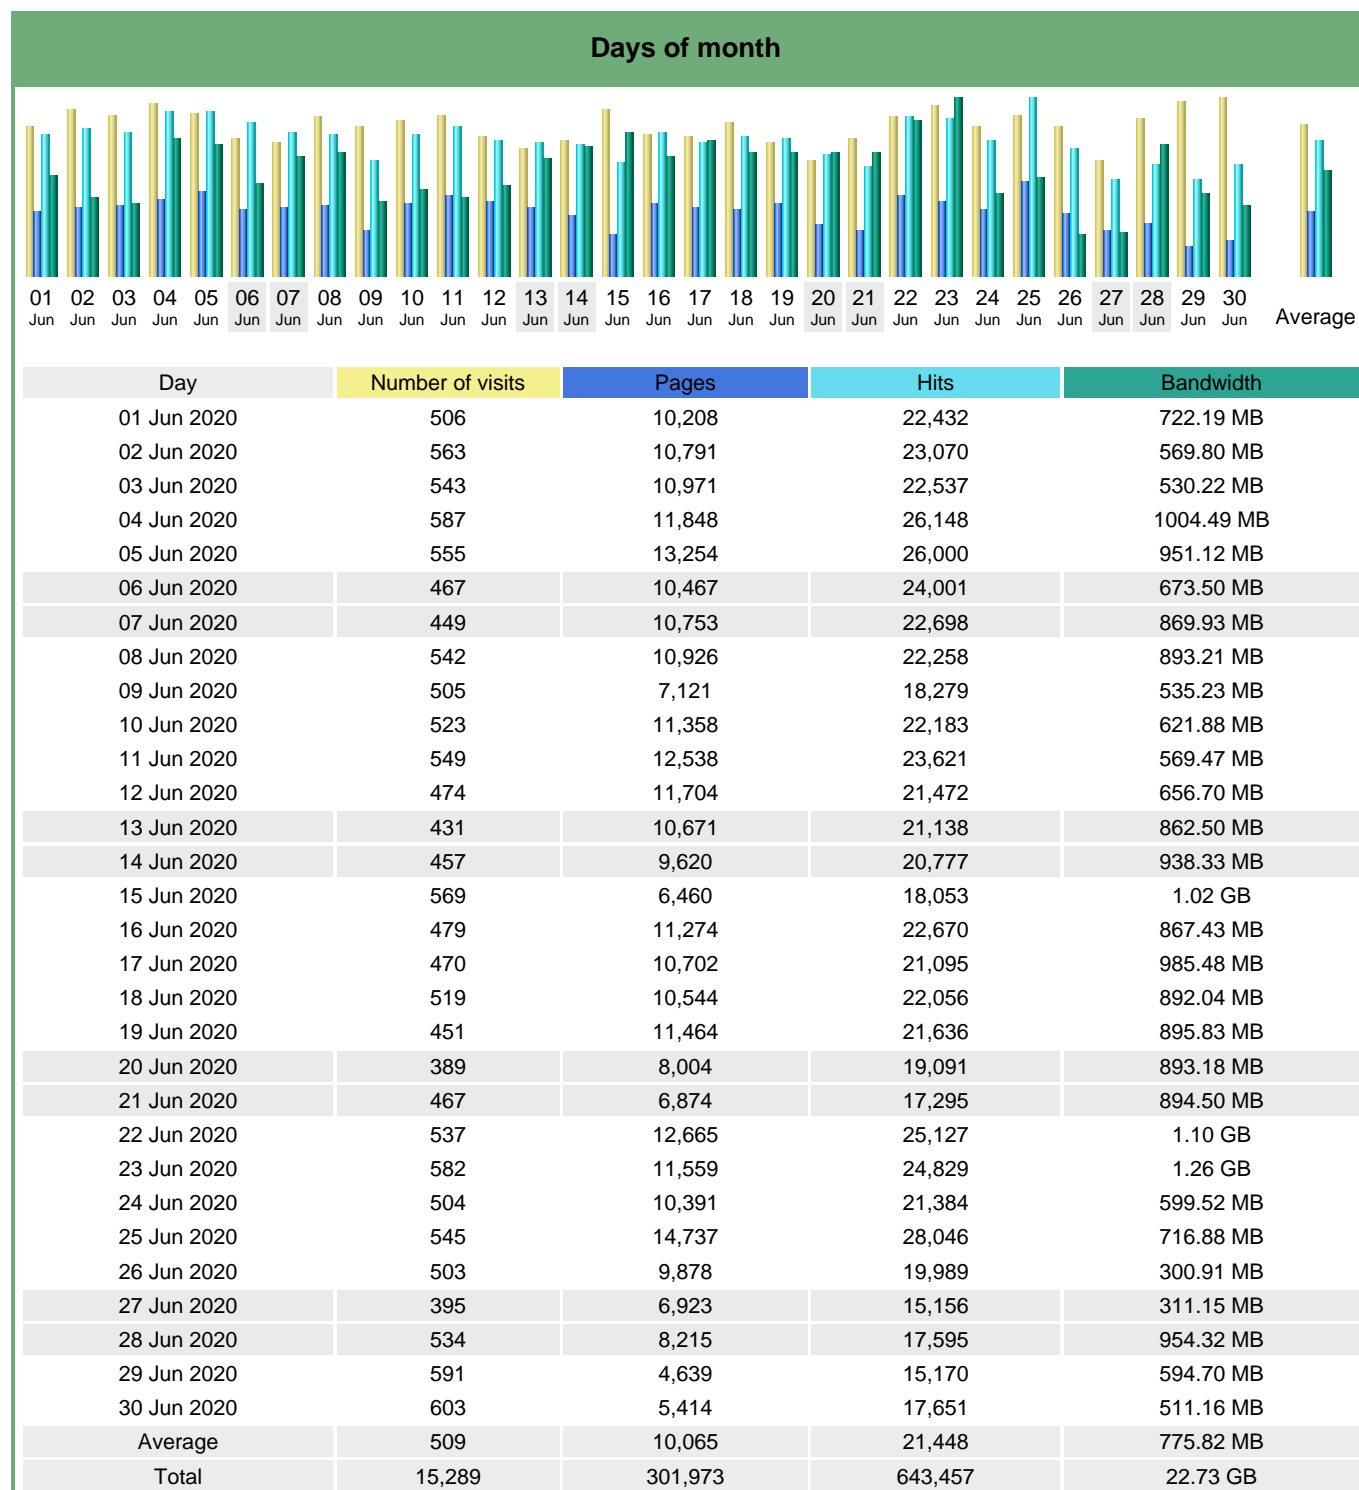

Statistics of visits of the VIVC - June 2020

Days of week

Day	Pages	Hits	Bandwidth
Mon	8,979	20,608	874.86 MB
Tue	9,231	21,299	755.69 MB
Wed	10,855	21,799	684.27 MB
Thu	12,416	24,967	795.72 MB
Fri	11,575	22,274	701.14 MB
Sat	9,016	19,846	685.08 MB
Sun	8,865	19,591	914.27 MB

Hours

Hours	Pages	Hits	Bandwidth	Hours	Pages	Hits	Bandwidth
00	8,828	18,898	346.37 MB	12	14,283	28,921	1000.63 MB
01	9,682	17,833	355.29 MB	13	14,583	32,183	1.40 GB
02	8,353	15,212	333.25 MB	14	14,875	33,990	1.76 GB
03	11,253	21,443	535.60 MB	15	14,716	35,424	1.56 GB
04	10,614	16,697	333.17 MB	16	14,264	32,574	1.41 GB
05	11,748	18,056	456.15 MB	17	14,210	34,850	1.54 GB
06	9,422	16,821	395.18 MB	18	14,892	31,969	1.35 GB
07	10,732	20,248	495.22 MB	19	16,233	37,305	1.64 GB
08	11,395	24,131	699.11 MB	20	14,640	32,672	1.30 GB
09	12,976	28,848	840.29 MB	21	12,509	29,936	904.41 MB
10	14,345	32,606	1.46 GB	22	11,835	27,634	989.39 MB
11	14,945	31,547	1.23 GB	23	10,640	23,659	590.61 MB