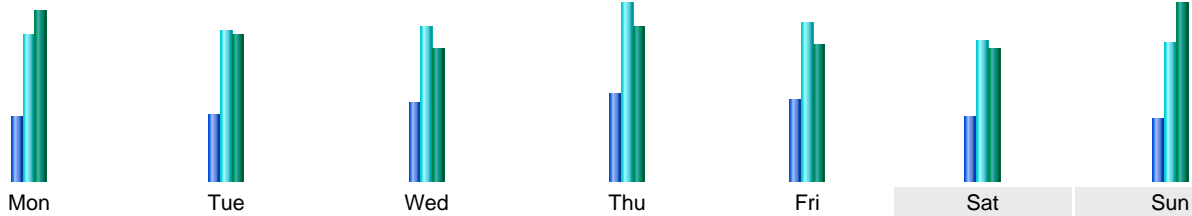

Statistics of visits of the VIVC - June 2020

Days of week

Day	Pages	Hits	Bandwidth
Mon	8,979	20,608	874.86 MB
Tue	9,231	21,299	755.69 MB
Wed	10,855	21,799	684.27 MB
Thu	12,416	24,967	795.72 MB
Fri	11,575	22,274	701.14 MB
Sat	9,016	19,846	685.08 MB
Sun	8,865	19,591	914.27 MB

Hours

Hours	Pages	Hits	Bandwidth	Hours	Pages	Hits	Bandwidth
00	8,828	18,898	346.37 MB	12	14,283	28,921	1000.63 MB
01	9,682	17,833	355.29 MB	13	14,583	32,183	1.40 GB
02	8,353	15,212	333.25 MB	14	14,875	33,990	1.76 GB
03	11,253	21,443	535.60 MB	15	14,716	35,424	1.56 GB
04	10,614	16,697	333.17 MB	16	14,264	32,574	1.41 GB
05	11,748	18,056	456.15 MB	17	14,210	34,850	1.54 GB
06	9,422	16,821	395.18 MB	18	14,892	31,969	1.35 GB
07	10,732	20,248	495.22 MB	19	16,233	37,305	1.64 GB
08	11,395	24,131	699.11 MB	20	14,640	32,672	1.30 GB
09	12,976	28,848	840.29 MB	21	12,509	29,936	904.41 MB
10	14,345	32,606	1.46 GB	22	11,835	27,634	989.39 MB
11	14,945	31,547	1.23 GB	23	10,640	23,659	590.61 MB