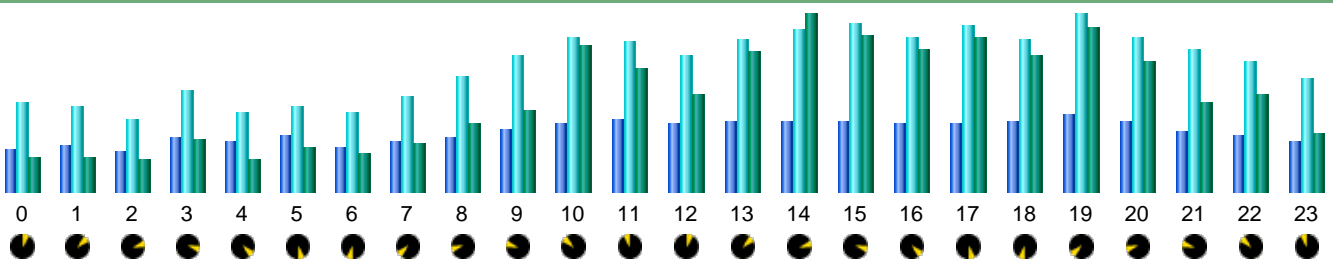

Statistics of visits of the VIVC - June 2020

Days of week

Day	Pages	Hits	Bandwidth
Mon	8,979	20,608	874.86 MB
Tue	9,231	21,299	755.69 MB
Wed	10,855	21,799	684.27 MB
Thu	12,416	24,967	795.72 MB
Fri	11,575	22,274	701.14 MB
Sat	9,016	19,846	685.08 MB
Sun	8,865	19,591	914.27 MB

Hours

Hours	Pages	Hits	Bandwidth	Hours	Pages	Hits	Bandwidth
00	8,828	18,898	346.37 MB	12	14,283	28,921	1000.63 MB
01	9,682	17,833	355.29 MB	13	14,583	32,183	1.40 GB
02	8,353	15,212	333.25 MB	14	14,875	33,990	1.76 GB
03	11,253	21,443	535.60 MB	15	14,716	35,424	1.56 GB
04	10,614	16,697	333.17 MB	16	14,264	32,574	1.41 GB
05	11,748	18,056	456.15 MB	17	14,210	34,850	1.54 GB
06	9,422	16,821	395.18 MB	18	14,892	31,969	1.35 GB
07	10,732	20,248	495.22 MB	19	16,233	37,305	1.64 GB
08	11,395	24,131	699.11 MB	20	14,640	32,672	1.30 GB
09	12,976	28,848	840.29 MB	21	12,509	29,936	904.41 MB
10	14,345	32,606	1.46 GB	22	11,835	27,634	989.39 MB
11	14,945	31,547	1.23 GB	23	10,640	23,659	590.61 MB