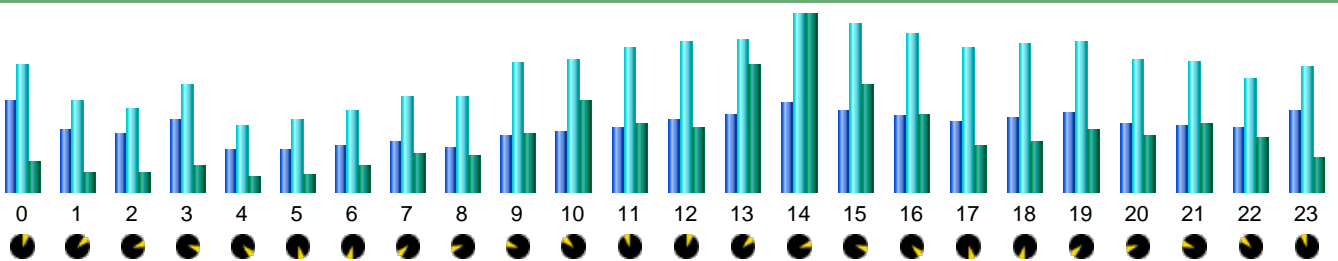

## Statistics of visits of the VIVC - March 2020

## Days of week

Day	Pages	Hits	Bandwidth
Mon	13,916	26,256	786.24 MB
Tue	14,706	27,720	789.84 MB
Wed	16,387	27,926	751.10 MB
Thu	13,073	24,617	618.99 MB
Fri	11,238	21,101	523.51 MB
Sat	10,773	20,802	754.23 MB
Sun	8,893	18,190	466.33 MB

## Hours

Hours	Pages	Hits	Bandwidth	Hours	Pages	Hits	Bandwidth
00	22,556	31,593	470.42 MB	12	17,579	37,144	968.61 MB
01	15,578	22,737	298.82 MB	13	19,045	37,777	1.89 GB
02	14,257	20,864	276.30 MB	14	21,993	43,941	2.63 GB
03	17,833	26,666	401.67 MB	15	20,308	41,764	1.60 GB
04	10,282	16,491	217.76 MB	16	19,016	39,242	1.15 GB
05	10,434	18,022	252.23 MB	17	17,454	35,773	709.62 MB
06	11,666	20,416	417.83 MB	18	18,148	36,856	767.24 MB
07	12,547	23,593	573.21 MB	19	20,010	37,448	950.67 MB
08	11,141	23,537	568.61 MB	20	16,794	33,051	863.59 MB
09	14,056	31,808	869.95 MB	21	16,401	32,395	1023.32 MB
10	14,752	32,769	1.35 GB	22	15,779	28,008	810.18 MB
11	15,695	35,676	1.00 GB	23	20,140	31,054	515.49 MB