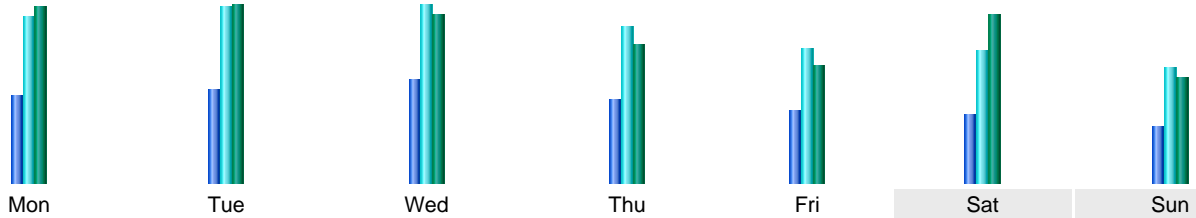

## Statistics of visits of the VIVC - March 2020

## Days of week

Day	Pages	Hits	Bandwidth
Mon	13,916	26,256	786.24 MB
Tue	14,706	27,720	789.84 MB
Wed	16,387	27,926	751.10 MB
Thu	13,073	24,617	618.99 MB
Fri	11,238	21,101	523.51 MB
Sat	10,773	20,802	754.23 MB
Sun	8,893	18,190	466.33 MB

## Hours

Hours	Pages	Hits	Bandwidth	Hours	Pages	Hits	Bandwidth
00	22,556	31,593	470.42 MB	12	17,579	37,144	968.61 MB
01	15,578	22,737	298.82 MB	13	19,045	37,777	1.89 GB
02	14,257	20,864	276.30 MB	14	21,993	43,941	2.63 GB
03	17,833	26,666	401.67 MB	15	20,308	41,764	1.60 GB
04	10,282	16,491	217.76 MB	16	19,016	39,242	1.15 GB
05	10,434	18,022	252.23 MB	17	17,454	35,773	709.62 MB
06	11,666	20,416	417.83 MB	18	18,148	36,856	767.24 MB
07	12,547	23,593	573.21 MB	19	20,010	37,448	950.67 MB
08	11,141	23,537	568.61 MB	20	16,794	33,051	863.59 MB
09	14,056	31,808	869.95 MB	21	16,401	32,395	1023.32 MB
10	14,752	32,769	1.35 GB	22	15,779	28,008	810.18 MB
11	15,695	35,676	1.00 GB	23	20,140	31,054	515.49 MB