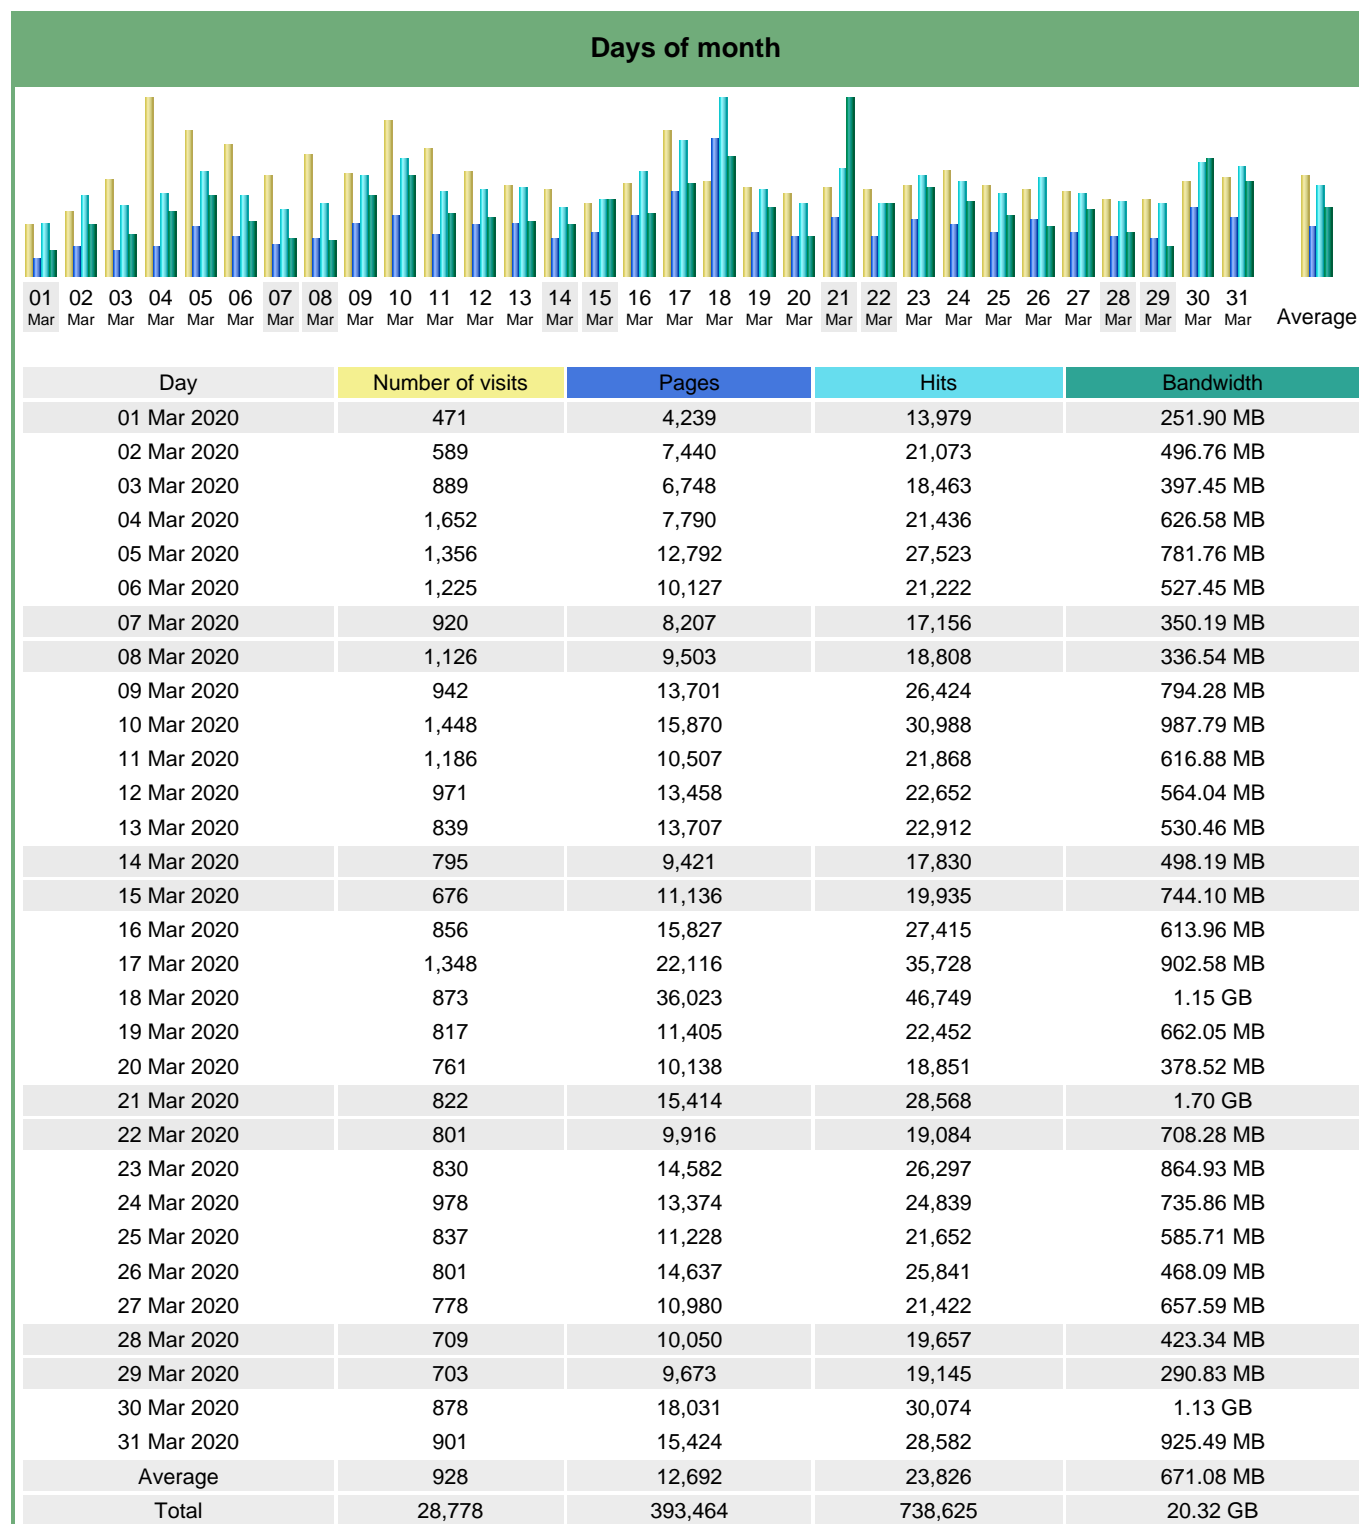

## Statistics of visits of the VIVC - March 2020

## Days of week

Day	Pages	Hits	Bandwidth
Mon	13,916	26,256	786.24 MB
Tue	14,706	27,720	789.84 MB
Wed	16,387	27,926	751.10 MB
Thu	13,073	24,617	618.99 MB
Fri	11,238	21,101	523.51 MB
Sat	10,773	20,802	754.23 MB
Sun	8,893	18,190	466.33 MB

## Hours

Hours	Pages	Hits	Bandwidth	Hours	Pages	Hits	Bandwidth
00	22,556	31,593	470.42 MB	12	17,579	37,144	968.61 MB
01	15,578	22,737	298.82 MB	13	19,045	37,777	1.89 GB
02	14,257	20,864	276.30 MB	14	21,993	43,941	2.63 GB
03	17,833	26,666	401.67 MB	15	20,308	41,764	1.60 GB
04	10,282	16,491	217.76 MB	16	19,016	39,242	1.15 GB
05	10,434	18,022	252.23 MB	17	17,454	35,773	709.62 MB
06	11,666	20,416	417.83 MB	18	18,148	36,856	767.24 MB
07	12,547	23,593	573.21 MB	19	20,010	37,448	950.67 MB
08	11,141	23,537	568.61 MB	20	16,794	33,051	863.59 MB
09	14,056	31,808	869.95 MB	21	16,401	32,395	1023.32 MB
10	14,752	32,769	1.35 GB	22	15,779	28,008	810.18 MB
11	15,695	35,676	1.00 GB	23	20,140	31,054	515.49 MB