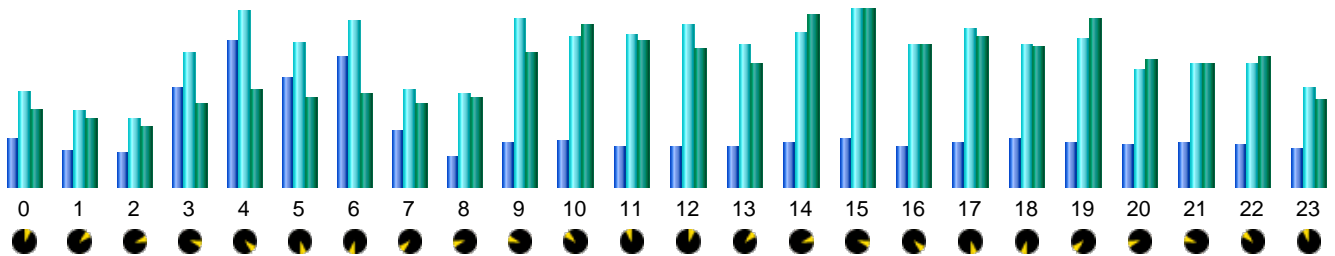

## Statistics of visits of the VIVC - December 2019

## Days of week

Day	Pages	Hits	Bandwidth
Mon	18,981	30,771	490.61 MB
Tue	4,264	15,304	272.85 MB
Wed	5,635	15,989	338.81 MB
Thu	9,035	23,240	417.37 MB
Fri	6,296	17,288	349.19 MB
Sat	4,236	12,896	283.47 MB
Sun	5,640	15,553	351.72 MB

## Hours

Hours	Pages	Hits	Bandwidth	Hours	Pages	Hits	Bandwidth
00	8,789	17,590	298.82 MB	12	7,418	29,606	540.55 MB
01	6,783	13,940	260.77 MB	13	7,258	26,016	477.94 MB
02	6,439	12,264	234.94 MB	14	8,213	28,189	667.40 MB
03	18,118	24,475	321.98 MB	15	8,791	32,311	688.32 MB
04	26,668	32,025	378.76 MB	16	7,342	25,931	550.93 MB
05	19,825	26,232	351.05 MB	17	8,206	28,843	582.07 MB
06	24,051	30,160	363.39 MB	18	8,728	26,080	546.21 MB
07	10,244	17,902	325.86 MB	19	8,226	26,955	651.91 MB
08	5,667	16,885	350.46 MB	20	7,800	21,406	492.86 MB
09	7,977	30,571	522.03 MB	21	8,058	22,422	479.48 MB
10	8,556	27,576	628.11 MB	22	7,798	22,412	506.77 MB
11	7,464	27,890	566.64 MB	23	6,825	18,121	344.06 MB