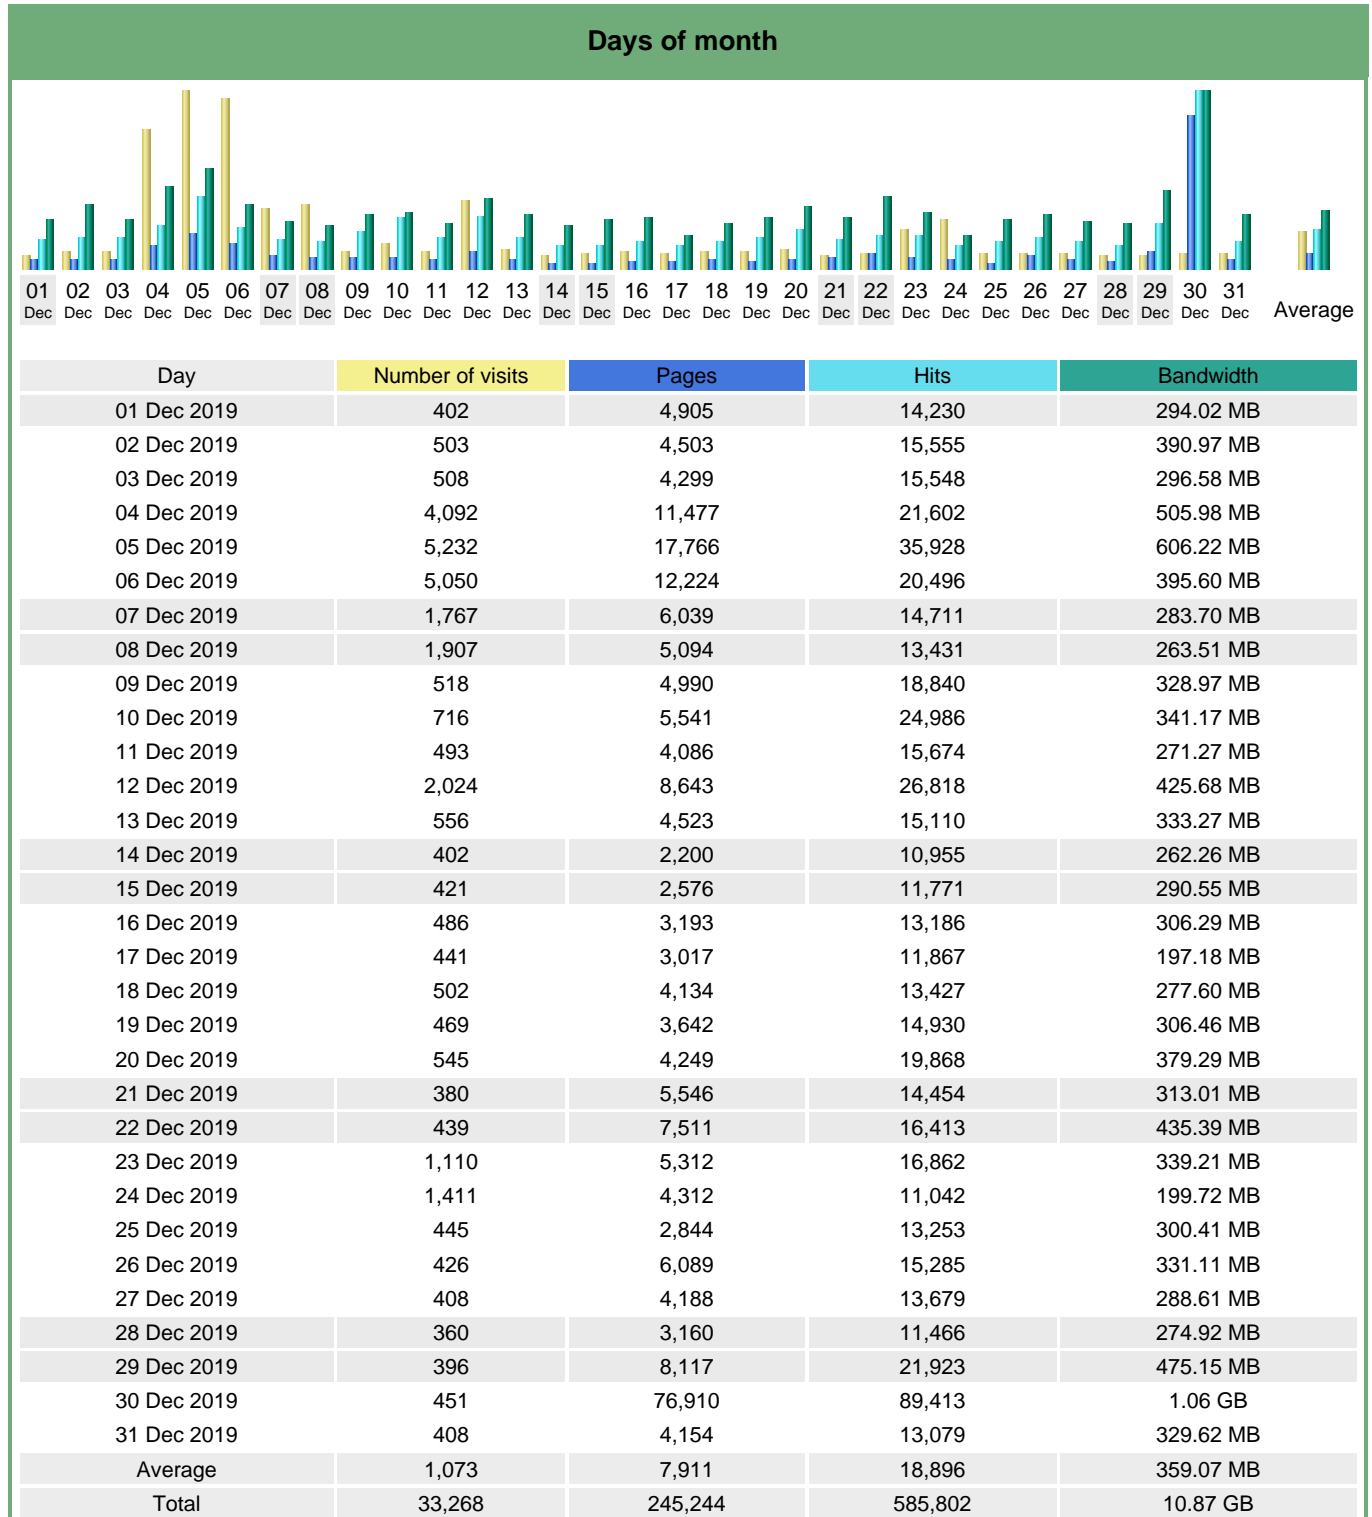

## Statistics of visits of the VIVC - December 2019

## Days of week

Day	Pages	Hits	Bandwidth
Mon	18,981	30,771	490.61 MB
Tue	4,264	15,304	272.85 MB
Wed	5,635	15,989	338.81 MB
Thu	9,035	23,240	417.37 MB
Fri	6,296	17,288	349.19 MB
Sat	4,236	12,896	283.47 MB
Sun	5,640	15,553	351.72 MB

## Hours

Hours	Pages	Hits	Bandwidth	Hours	Pages	Hits	Bandwidth
00	8,789	17,590	298.82 MB	12	7,418	29,606	540.55 MB
01	6,783	13,940	260.77 MB	13	7,258	26,016	477.94 MB
02	6,439	12,264	234.94 MB	14	8,213	28,189	667.40 MB
03	18,118	24,475	321.98 MB	15	8,791	32,311	688.32 MB
04	26,668	32,025	378.76 MB	16	7,342	25,931	550.93 MB
05	19,825	26,232	351.05 MB	17	8,206	28,843	582.07 MB
06	24,051	30,160	363.39 MB	18	8,728	26,080	546.21 MB
07	10,244	17,902	325.86 MB	19	8,226	26,955	651.91 MB
08	5,667	16,885	350.46 MB	20	7,800	21,406	492.86 MB
09	7,977	30,571	522.03 MB	21	8,058	22,422	479.48 MB
10	8,556	27,576	628.11 MB	22	7,798	22,412	506.77 MB
11	7,464	27,890	566.64 MB	23	6,825	18,121	344.06 MB