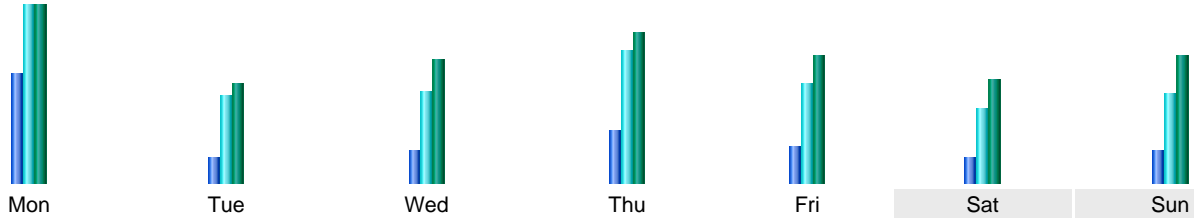

## Statistics of visits of the VIVC - December 2019

## Days of week

Day	Pages	Hits	Bandwidth
Mon	18,981	30,771	490.61 MB
Tue	4,264	15,304	272.85 MB
Wed	5,635	15,989	338.81 MB
Thu	9,035	23,240	417.37 MB
Fri	6,296	17,288	349.19 MB
Sat	4,236	12,896	283.47 MB
Sun	5,640	15,553	351.72 MB

## Hours

Hours	Pages	Hits	Bandwidth	Hours	Pages	Hits	Bandwidth
00	8,789	17,590	298.82 MB	12	7,418	29,606	540.55 MB
01	6,783	13,940	260.77 MB	13	7,258	26,016	477.94 MB
02	6,439	12,264	234.94 MB	14	8,213	28,189	667.40 MB
03	18,118	24,475	321.98 MB	15	8,791	32,311	688.32 MB
04	26,668	32,025	378.76 MB	16	7,342	25,931	550.93 MB
05	19,825	26,232	351.05 MB	17	8,206	28,843	582.07 MB
06	24,051	30,160	363.39 MB	18	8,728	26,080	546.21 MB
07	10,244	17,902	325.86 MB	19	8,226	26,955	651.91 MB
08	5,667	16,885	350.46 MB	20	7,800	21,406	492.86 MB
09	7,977	30,571	522.03 MB	21	8,058	22,422	479.48 MB
10	8,556	27,576	628.11 MB	22	7,798	22,412	506.77 MB
11	7,464	27,890	566.64 MB	23	6,825	18,121	344.06 MB