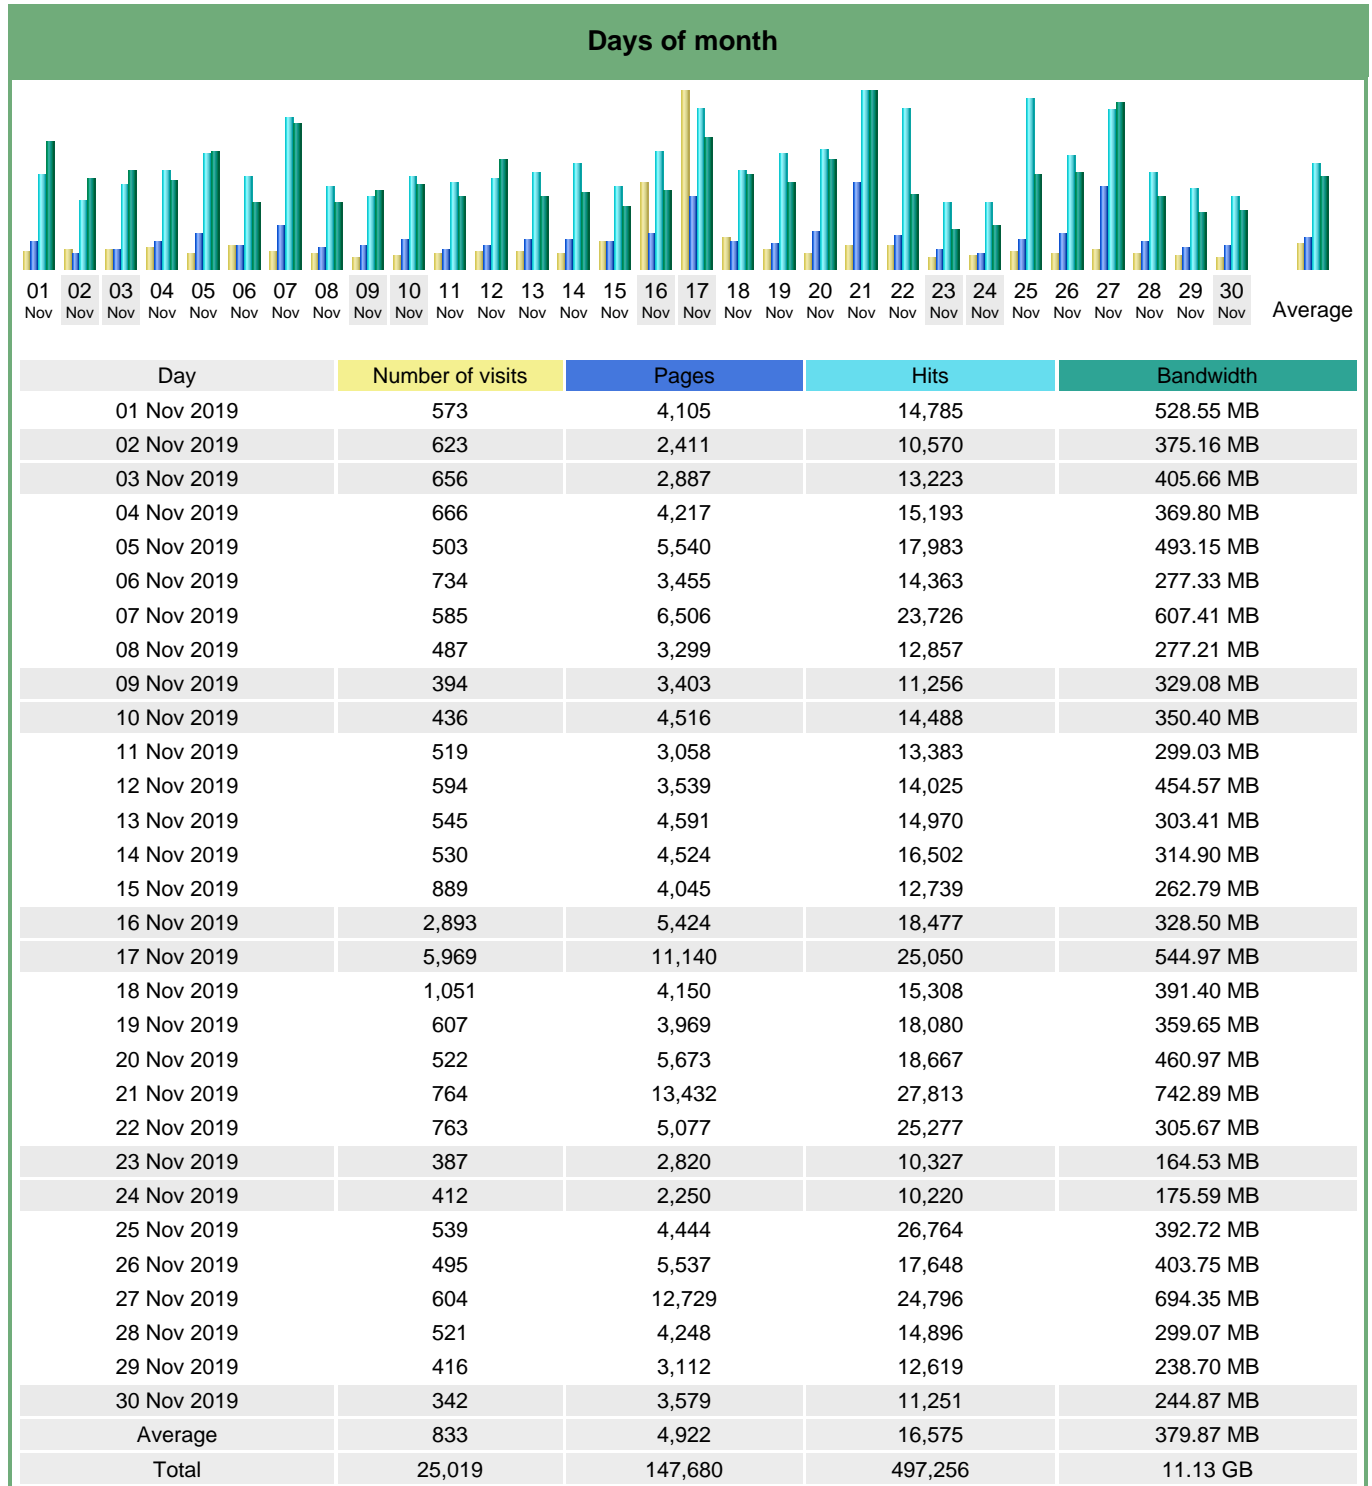

Statistics of visits of the VIVC - November 2019

Days of week

Day	Pages	Hits	Bandwidth
Mon	3,967	17,662	363.24 MB
Tue	4,646	16,934	427.78 MB
Wed	6,612	18,199	434.01 MB
Thu	7,177	20,734	491.07 MB
Fri	3,927	15,655	322.58 MB
Sat	3,527	12,376	288.43 MB
Sun	5,198	15,745	369.15 MB

Hours

Hours	Pages	Hits	Bandwidth	Hours	Pages	Hits	Bandwidth
00	5,164	13,779	376.45 MB	12	9,072	30,545	776.45 MB
01	3,887	10,560	246.35 MB	13	8,213	34,966	711.74 MB
02	4,585	11,191	240.38 MB	14	9,551	34,340	657.01 MB
03	3,256	8,019	186.77 MB	15	8,165	27,898	520.61 MB
04	3,766	9,491	210.64 MB	16	7,228	25,621	640.06 MB
05	3,635	10,335	232.76 MB	17	6,291	27,052	665.75 MB
06	3,809	9,775	212.18 MB	18	5,856	26,797	470.10 MB
07	5,146	14,159	365.38 MB	19	5,396	23,065	662.22 MB
08	6,658	20,808	518.25 MB	20	5,370	21,159	505.62 MB
09	7,822	24,613	715.32 MB	21	5,349	19,121	480.21 MB
10	9,336	32,169	575.54 MB	22	5,542	18,958	472.04 MB
11	7,716	25,814	559.01 MB	23	6,867	17,021	395.20 MB