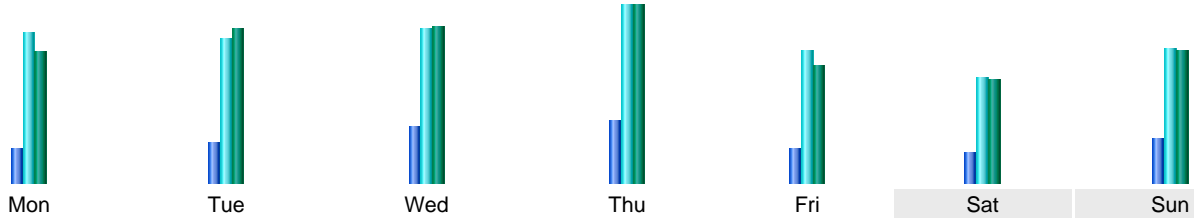

Statistics of visits of the VIVC - November 2019

Days of week

Day	Pages	Hits	Bandwidth
Mon	3,967	17,662	363.24 MB
Tue	4,646	16,934	427.78 MB
Wed	6,612	18,199	434.01 MB
Thu	7,177	20,734	491.07 MB
Fri	3,927	15,655	322.58 MB
Sat	3,527	12,376	288.43 MB
Sun	5,198	15,745	369.15 MB

Hours

Hours	Pages	Hits	Bandwidth	Hours	Pages	Hits	Bandwidth
00	5,164	13,779	376.45 MB	12	9,072	30,545	776.45 MB
01	3,887	10,560	246.35 MB	13	8,213	34,966	711.74 MB
02	4,585	11,191	240.38 MB	14	9,551	34,340	657.01 MB
03	3,256	8,019	186.77 MB	15	8,165	27,898	520.61 MB
04	3,766	9,491	210.64 MB	16	7,228	25,621	640.06 MB
05	3,635	10,335	232.76 MB	17	6,291	27,052	665.75 MB
06	3,809	9,775	212.18 MB	18	5,856	26,797	470.10 MB
07	5,146	14,159	365.38 MB	19	5,396	23,065	662.22 MB
08	6,658	20,808	518.25 MB	20	5,370	21,159	505.62 MB
09	7,822	24,613	715.32 MB	21	5,349	19,121	480.21 MB
10	9,336	32,169	575.54 MB	22	5,542	18,958	472.04 MB
11	7,716	25,814	559.01 MB	23	6,867	17,021	395.20 MB