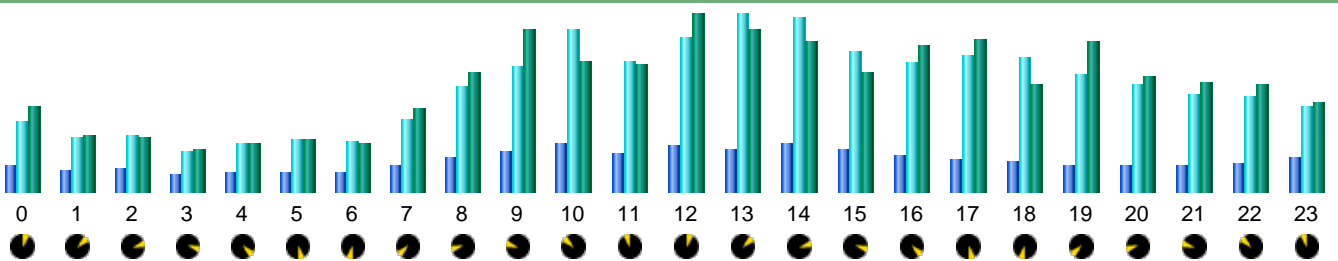

Statistics of visits of the VIVC - November 2019

Days of week

Day	Pages	Hits	Bandwidth
Mon	3,967	17,662	363.24 MB
Tue	4,646	16,934	427.78 MB
Wed	6,612	18,199	434.01 MB
Thu	7,177	20,734	491.07 MB
Fri	3,927	15,655	322.58 MB
Sat	3,527	12,376	288.43 MB
Sun	5,198	15,745	369.15 MB

Hours

Hours	Pages	Hits	Bandwidth	Hours	Pages	Hits	Bandwidth
00	5,164	13,779	376.45 MB	12	9,072	30,545	776.45 MB
01	3,887	10,560	246.35 MB	13	8,213	34,966	711.74 MB
02	4,585	11,191	240.38 MB	14	9,551	34,340	657.01 MB
03	3,256	8,019	186.77 MB	15	8,165	27,898	520.61 MB
04	3,766	9,491	210.64 MB	16	7,228	25,621	640.06 MB
05	3,635	10,335	232.76 MB	17	6,291	27,052	665.75 MB
06	3,809	9,775	212.18 MB	18	5,856	26,797	470.10 MB
07	5,146	14,159	365.38 MB	19	5,396	23,065	662.22 MB
08	6,658	20,808	518.25 MB	20	5,370	21,159	505.62 MB
09	7,822	24,613	715.32 MB	21	5,349	19,121	480.21 MB
10	9,336	32,169	575.54 MB	22	5,542	18,958	472.04 MB
11	7,716	25,814	559.01 MB	23	6,867	17,021	395.20 MB