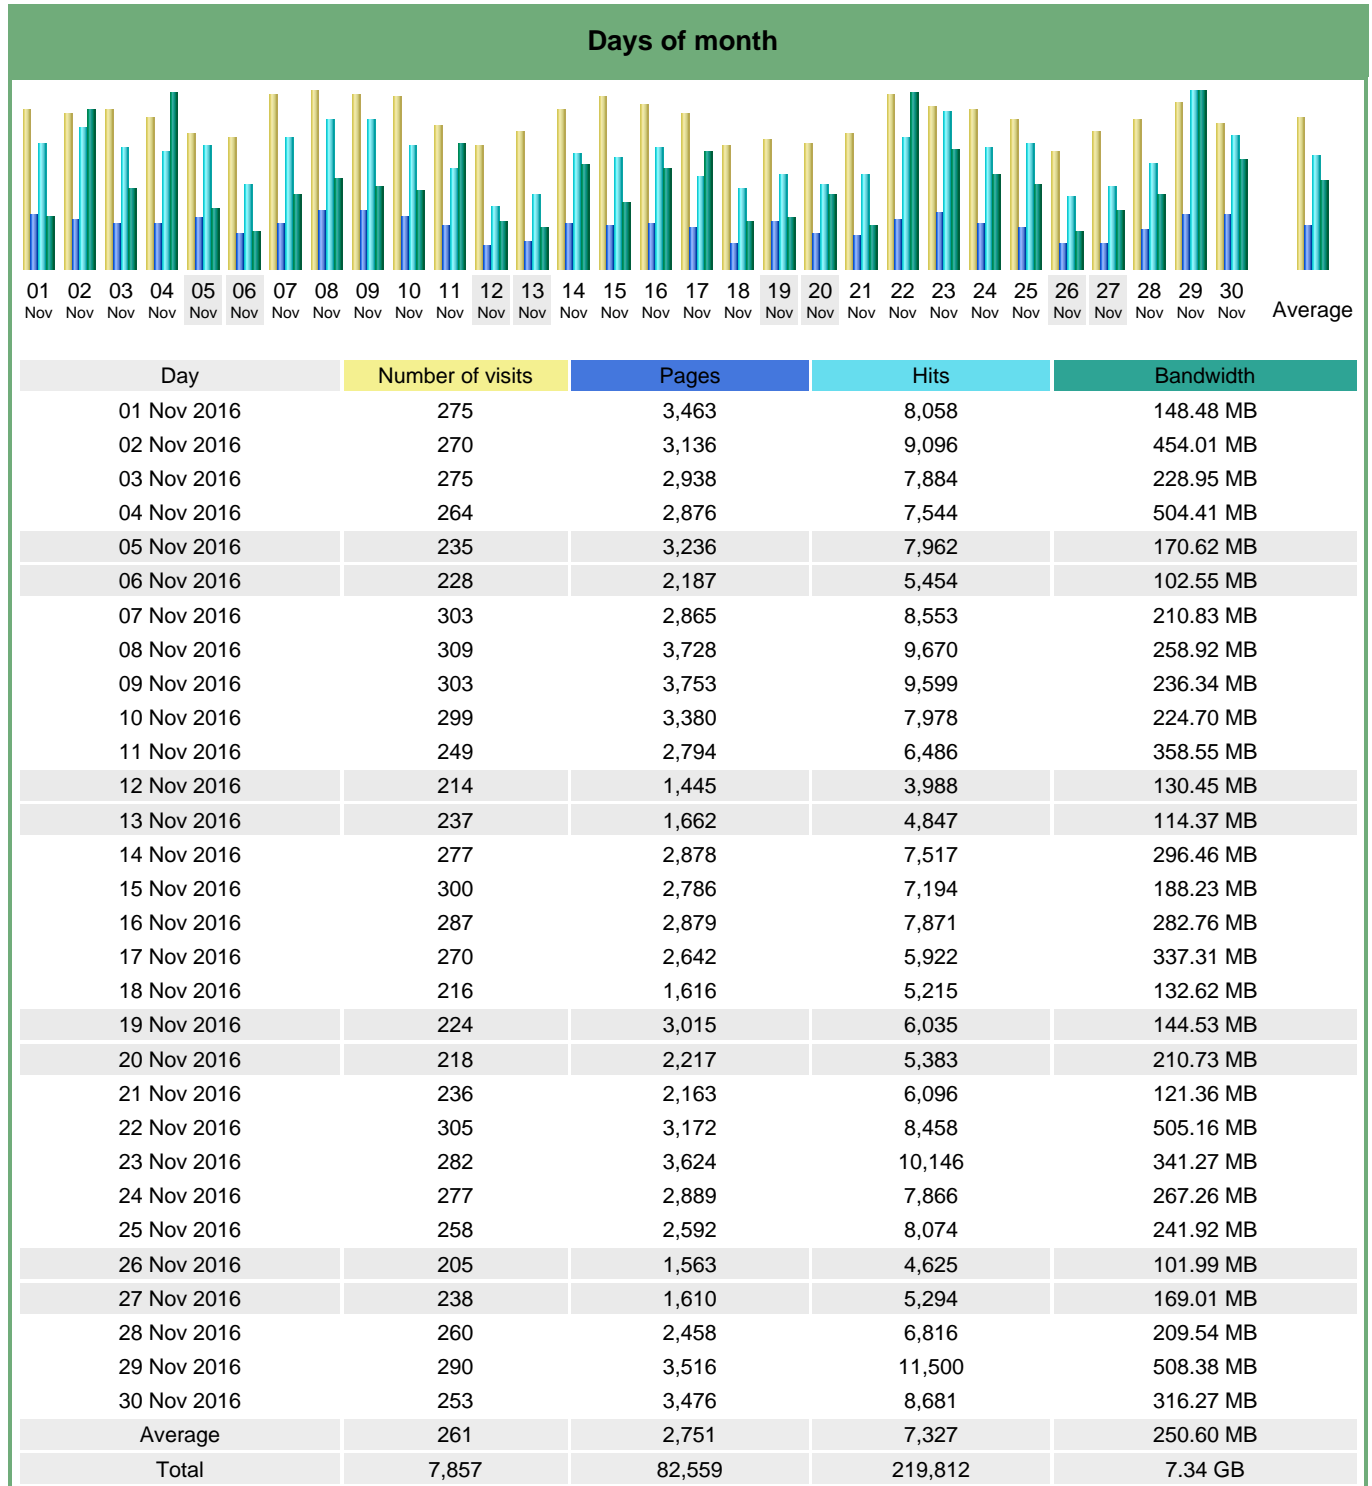

Statistics of visits of the VIVC - November 2016

Days of week

Day	Pages	Hits	Bandwidth
Mon	2,591	7,245	209.55 MB
Tue	3,333	8,976	321.83 MB
Wed	3,373	9,078	326.13 MB
Thu	2,962	7,412	264.56 MB
Fri	2,469	6,829	309.37 MB
Sat	2,314	5,652	136.90 MB
Sun	1,919	5,244	149.17 MB

Hours

Hours	Pages	Hits	Bandwidth	Hours	Pages	Hits	Bandwidth
00	1,214	4,451	84.53 MB	12	4,815	12,513	455.94 MB
01	1,441	3,142	82.58 MB	13	4,937	12,560	437.43 MB
02	1,185	3,794	94.80 MB	14	6,378	16,201	913.97 MB
03	1,653	3,434	62.02 MB	15	6,670	16,347	840.66 MB
04	555	2,320	55.73 MB	16	5,899	13,606	483.05 MB
05	705	3,435	53.47 MB	17	4,757	12,362	362.44 MB
06	1,500	3,625	78.18 MB	18	4,248	11,675	328.08 MB
07	2,543	5,812	128.37 MB	19	3,524	10,525	243.95 MB
08	3,045	7,856	194.33 MB	20	2,669	8,472	239.03 MB
09	4,833	12,745	524.14 MB	21	2,203	7,338	222.33 MB
10	6,387	17,265	654.12 MB	22	2,335	7,874	172.71 MB
11	6,212	14,962	631.66 MB	23	2,851	7,498	174.47 MB