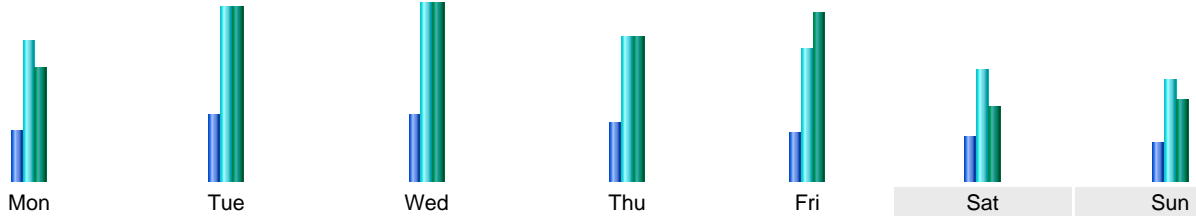

Statistics of visits of the VIVC - November 2016

Days of week

Day	Pages	Hits	Bandwidth
Mon	2,591	7,245	209.55 MB
Tue	3,333	8,976	321.83 MB
Wed	3,373	9,078	326.13 MB
Thu	2,962	7,412	264.56 MB
Fri	2,469	6,829	309.37 MB
Sat	2,314	5,652	136.90 MB
Sun	1,919	5,244	149.17 MB

Hours

Hours	Pages	Hits	Bandwidth	Hours	Pages	Hits	Bandwidth
00	1,214	4,451	84.53 MB	12	4,815	12,513	455.94 MB
01	1,441	3,142	82.58 MB	13	4,937	12,560	437.43 MB
02	1,185	3,794	94.80 MB	14	6,378	16,201	913.97 MB
03	1,653	3,434	62.02 MB	15	6,670	16,347	840.66 MB
04	555	2,320	55.73 MB	16	5,899	13,606	483.05 MB
05	705	3,435	53.47 MB	17	4,757	12,362	362.44 MB
06	1,500	3,625	78.18 MB	18	4,248	11,675	328.08 MB
07	2,543	5,812	128.37 MB	19	3,524	10,525	243.95 MB
08	3,045	7,856	194.33 MB	20	2,669	8,472	239.03 MB
09	4,833	12,745	524.14 MB	21	2,203	7,338	222.33 MB
10	6,387	17,265	654.12 MB	22	2,335	7,874	172.71 MB
11	6,212	14,962	631.66 MB	23	2,851	7,498	174.47 MB