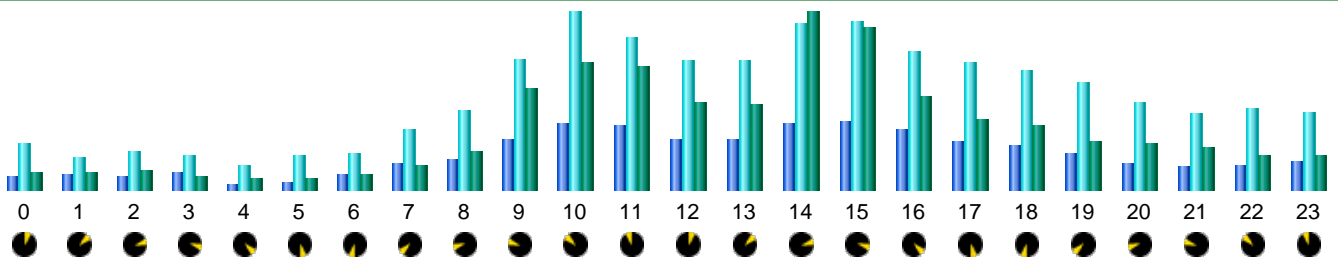

Statistics of visits of the VIVC - November 2016

Days of week

Day	Pages	Hits	Bandwidth
Mon	2,591	7,245	209.55 MB
Tue	3,333	8,976	321.83 MB
Wed	3,373	9,078	326.13 MB
Thu	2,962	7,412	264.56 MB
Fri	2,469	6,829	309.37 MB
Sat	2,314	5,652	136.90 MB
Sun	1,919	5,244	149.17 MB

Hours

Hours	Pages	Hits	Bandwidth	Hours	Pages	Hits	Bandwidth
00	1,214	4,451	84.53 MB	12	4,815	12,513	455.94 MB
01	1,441	3,142	82.58 MB	13	4,937	12,560	437.43 MB
02	1,185	3,794	94.80 MB	14	6,378	16,201	913.97 MB
03	1,653	3,434	62.02 MB	15	6,670	16,347	840.66 MB
04	555	2,320	55.73 MB	16	5,899	13,606	483.05 MB
05	705	3,435	53.47 MB	17	4,757	12,362	362.44 MB
06	1,500	3,625	78.18 MB	18	4,248	11,675	328.08 MB
07	2,543	5,812	128.37 MB	19	3,524	10,525	243.95 MB
08	3,045	7,856	194.33 MB	20	2,669	8,472	239.03 MB
09	4,833	12,745	524.14 MB	21	2,203	7,338	222.33 MB
10	6,387	17,265	654.12 MB	22	2,335	7,874	172.71 MB
11	6,212	14,962	631.66 MB	23	2,851	7,498	174.47 MB