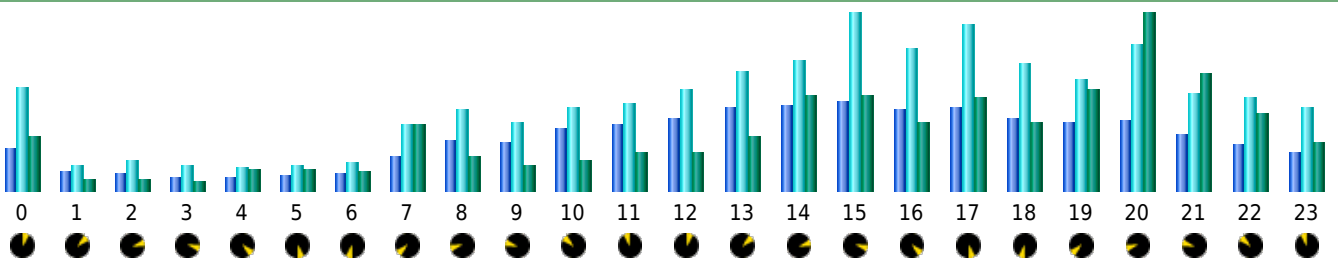

Statistics of visits of the VIVC - January 2013

Days of week

Day	Pages	Hits	Bandwidth
Mon	5,299	8,865	166.08 MB
Tue	4,767	10,682	490.28 MB
Wed	4,198	6,098	183.13 MB
Thu	3,801	5,789	116.55 MB
Fri	3,597	5,603	115.49 MB
Sat	3,100	5,044	108.86 MB
Sun	3,274	6,186	137.04 MB

Hours

Hours	Pages	Hits	Bandwidth	Hours	Pages	Hits	Bandwidth
00	4,206	10,334	236.98 MB	12	7,173	10,149	168.23 MB
01	1,828	2,492	44.88 MB	13	8,356	11,970	240.49 MB
02	1,701	3,135	51.26 MB	14	8,570	13,200	421.60 MB
03	1,312	2,419	35.64 MB	15	9,022	17,833	417.05 MB
04	1,331	2,375	91.04 MB	16	8,249	14,306	301.60 MB
05	1,484	2,459	91.64 MB	17	8,489	16,696	416.12 MB
06	1,690	2,784	82.74 MB	18	7,241	12,730	302.19 MB
07	3,455	6,609	289.24 MB	19	6,935	11,197	447.57 MB
08	5,014	8,306	148.99 MB	20	7,003	14,824	781.09 MB
09	4,775	6,817	110.44 MB	21	5,634	9,893	512.32 MB
10	6,256	8,329	136.69 MB	22	4,644	9,489	343.87 MB
11	6,735	8,874	171.29 MB	23	3,819	8,430	216.81 MB