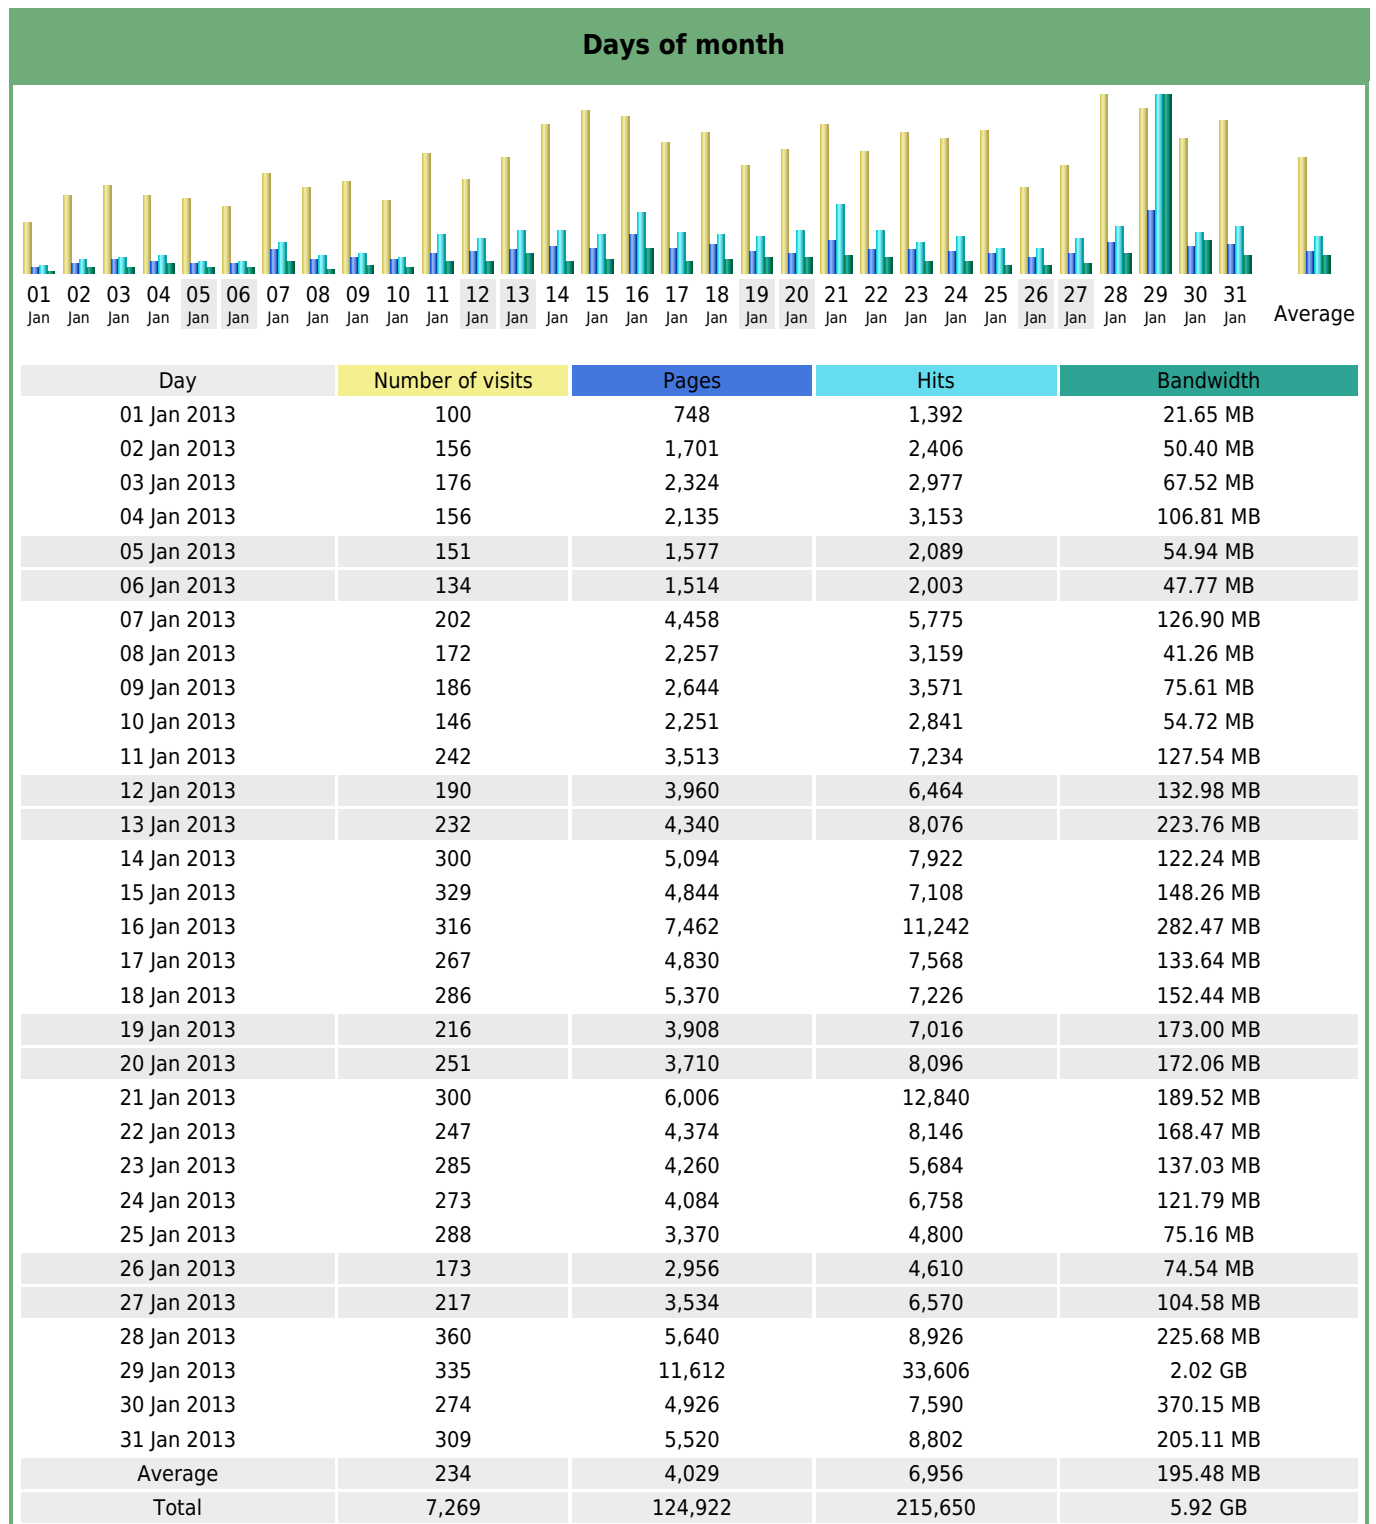

Statistics of visits of the VIVC - January 2013

Days of week

Day	Pages	Hits	Bandwidth
Mon	5,299	8,865	166.08 MB
Tue	4,767	10,682	490.28 MB
Wed	4,198	6,098	183.13 MB
Thu	3,801	5,789	116.55 MB
Fri	3,597	5,603	115.49 MB
Sat	3,100	5,044	108.86 MB
Sun	3,274	6,186	137.04 MB

Hours

Hours	Pages	Hits	Bandwidth	Hours	Pages	Hits	Bandwidth
00	4,206	10,334	236.98 MB	12	7,173	10,149	168.23 MB
01	1,828	2,492	44.88 MB	13	8,356	11,970	240.49 MB
02	1,701	3,135	51.26 MB	14	8,570	13,200	421.60 MB
03	1,312	2,419	35.64 MB	15	9,022	17,833	417.05 MB
04	1,331	2,375	91.04 MB	16	8,249	14,306	301.60 MB
05	1,484	2,459	91.64 MB	17	8,489	16,696	416.12 MB
06	1,690	2,784	82.74 MB	18	7,241	12,730	302.19 MB
07	3,455	6,609	289.24 MB	19	6,935	11,197	447.57 MB
08	5,014	8,306	148.99 MB	20	7,003	14,824	781.09 MB
09	4,775	6,817	110.44 MB	21	5,634	9,893	512.32 MB
10	6,256	8,329	136.69 MB	22	4,644	9,489	343.87 MB
11	6,735	8,874	171.29 MB	23	3,819	8,430	216.81 MB