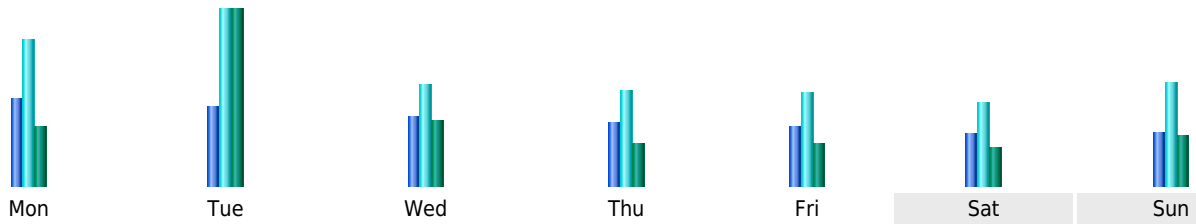

Statistics of visits of the VIVC - January 2013

Days of week

Day	Pages	Hits	Bandwidth
Mon	5,299	8,865	166.08 MB
Tue	4,767	10,682	490.28 MB
Wed	4,198	6,098	183.13 MB
Thu	3,801	5,789	116.55 MB
Fri	3,597	5,603	115.49 MB
Sat	3,100	5,044	108.86 MB
Sun	3,274	6,186	137.04 MB

Hours

Hours	Pages	Hits	Bandwidth	Hours	Pages	Hits	Bandwidth
00	4,206	10,334	236.98 MB	12	7,173	10,149	168.23 MB
01	1,828	2,492	44.88 MB	13	8,356	11,970	240.49 MB
02	1,701	3,135	51.26 MB	14	8,570	13,200	421.60 MB
03	1,312	2,419	35.64 MB	15	9,022	17,833	417.05 MB
04	1,331	2,375	91.04 MB	16	8,249	14,306	301.60 MB
05	1,484	2,459	91.64 MB	17	8,489	16,696	416.12 MB
06	1,690	2,784	82.74 MB	18	7,241	12,730	302.19 MB
07	3,455	6,609	289.24 MB	19	6,935	11,197	447.57 MB
08	5,014	8,306	148.99 MB	20	7,003	14,824	781.09 MB
09	4,775	6,817	110.44 MB	21	5,634	9,893	512.32 MB
10	6,256	8,329	136.69 MB	22	4,644	9,489	343.87 MB
11	6,735	8,874	171.29 MB	23	3,819	8,430	216.81 MB