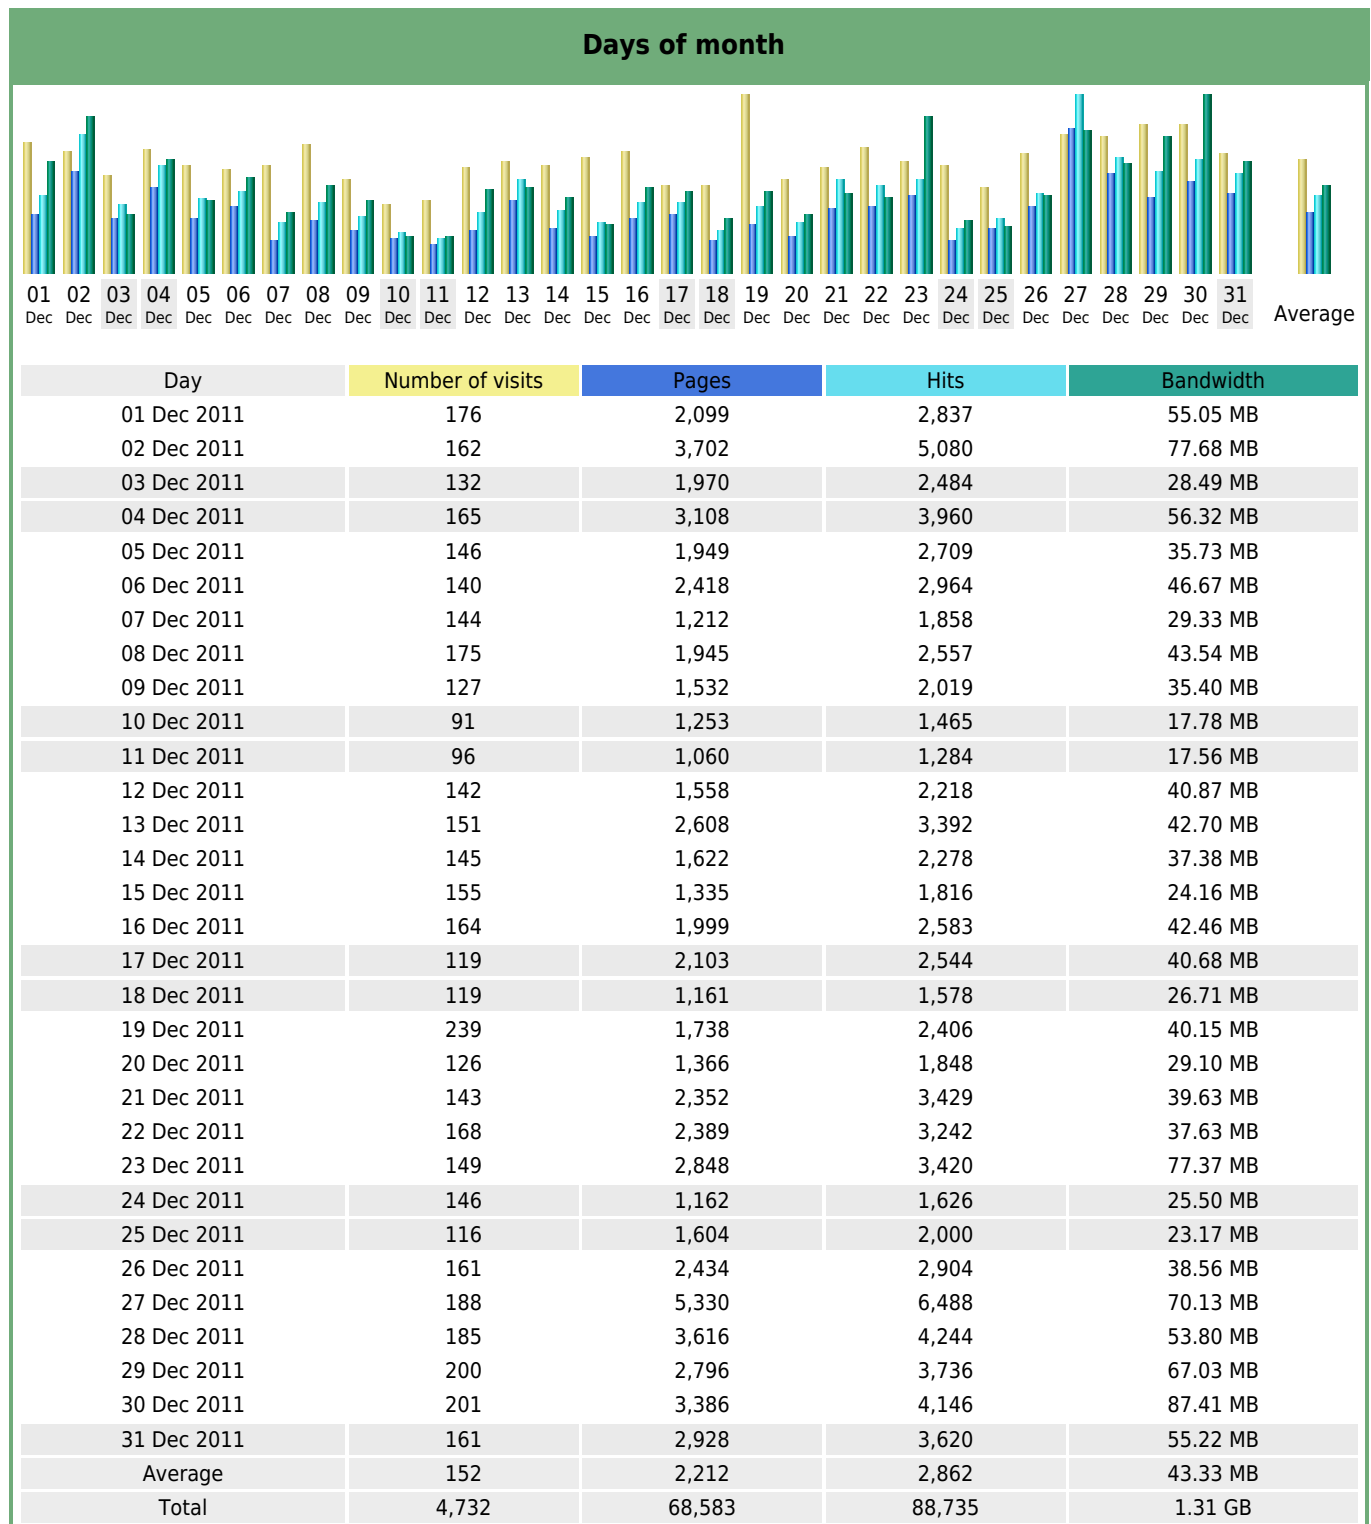

Statistics of visits of the VIVC - December 2011

Days of week

Day	Pages	Hits	Bandwidth
Mon	1,919	2,559	38.83 MB
Tue	2,930	3,673	47.15 MB
Wed	2,200	2,952	40.04 MB
Thu	2,112	2,837	45.48 MB
Fri	2,693	3,449	64.06 MB
Sat	1,883	2,347	33.53 MB
Sun	1,733	2,205	30.94 MB

Hours

Hours	Pages	Hits	Bandwidth	Hours	Pages	Hits	Bandwidth
00	2,207	2,786	39.75 MB	12	3,166	4,116	66.99 MB
01	1,155	1,491	30.53 MB	13	4,668	6,216	86.79 MB
02	1,323	1,605	23.81 MB	14	3,749	5,112	77.50 MB
03	777	1,137	15.65 MB	15	4,321	5,995	99.60 MB
04	941	1,216	20.31 MB	16	3,772	4,998	74.89 MB
05	771	1,046	15.61 MB	17	3,984	5,227	75.19 MB
06	1,539	2,476	36.27 MB	18	3,639	4,470	55.59 MB
07	1,019	1,539	41.59 MB	19	3,620	4,386	56.17 MB
08	2,014	2,618	42.92 MB	20	4,275	5,099	66.69 MB
09	3,792	4,753	67.94 MB	21	4,802	5,845	98.26 MB
10	3,771	4,799	69.25 MB	22	3,804	4,604	71.48 MB
11	3,226	4,354	60.97 MB	23	2,248	2,847	49.45 MB