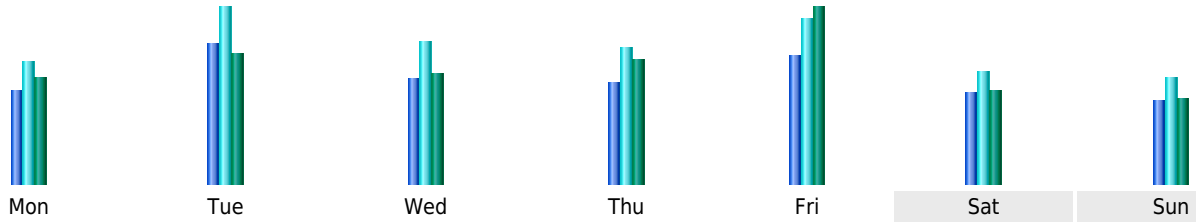

Statistics of visits of the VIVC - December 2011

Days of week

Day	Pages	Hits	Bandwidth
Mon	1,919	2,559	38.83 MB
Tue	2,930	3,673	47.15 MB
Wed	2,200	2,952	40.04 MB
Thu	2,112	2,837	45.48 MB
Fri	2,693	3,449	64.06 MB
Sat	1,883	2,347	33.53 MB
Sun	1,733	2,205	30.94 MB

Hours

Hours	Pages	Hits	Bandwidth	Hours	Pages	Hits	Bandwidth
00	2,207	2,786	39.75 MB	12	3,166	4,116	66.99 MB
01	1,155	1,491	30.53 MB	13	4,668	6,216	86.79 MB
02	1,323	1,605	23.81 MB	14	3,749	5,112	77.50 MB
03	777	1,137	15.65 MB	15	4,321	5,995	99.60 MB
04	941	1,216	20.31 MB	16	3,772	4,998	74.89 MB
05	771	1,046	15.61 MB	17	3,984	5,227	75.19 MB
06	1,539	2,476	36.27 MB	18	3,639	4,470	55.59 MB
07	1,019	1,539	41.59 MB	19	3,620	4,386	56.17 MB
08	2,014	2,618	42.92 MB	20	4,275	5,099	66.69 MB
09	3,792	4,753	67.94 MB	21	4,802	5,845	98.26 MB
10	3,771	4,799	69.25 MB	22	3,804	4,604	71.48 MB
11	3,226	4,354	60.97 MB	23	2,248	2,847	49.45 MB