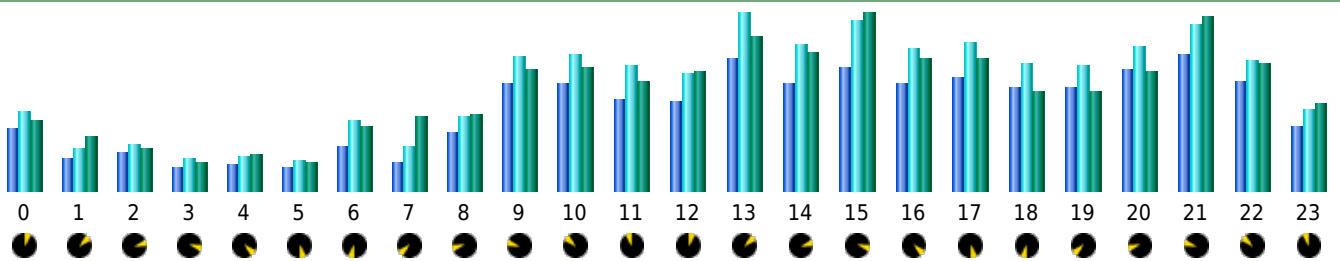

Statistics of visits of the VIVC - December 2011

Days of week

Day	Pages	Hits	Bandwidth
Mon	1,919	2,559	38.83 MB
Tue	2,930	3,673	47.15 MB
Wed	2,200	2,952	40.04 MB
Thu	2,112	2,837	45.48 MB
Fri	2,693	3,449	64.06 MB
Sat	1,883	2,347	33.53 MB
Sun	1,733	2,205	30.94 MB

Hours

Hours	Pages	Hits	Bandwidth	Hours	Pages	Hits	Bandwidth
00	2,207	2,786	39.75 MB	12	3,166	4,116	66.99 MB
01	1,155	1,491	30.53 MB	13	4,668	6,216	86.79 MB
02	1,323	1,605	23.81 MB	14	3,749	5,112	77.50 MB
03	777	1,137	15.65 MB	15	4,321	5,995	99.60 MB
04	941	1,216	20.31 MB	16	3,772	4,998	74.89 MB
05	771	1,046	15.61 MB	17	3,984	5,227	75.19 MB
06	1,539	2,476	36.27 MB	18	3,639	4,470	55.59 MB
07	1,019	1,539	41.59 MB	19	3,620	4,386	56.17 MB
08	2,014	2,618	42.92 MB	20	4,275	5,099	66.69 MB
09	3,792	4,753	67.94 MB	21	4,802	5,845	98.26 MB
10	3,771	4,799	69.25 MB	22	3,804	4,604	71.48 MB
11	3,226	4,354	60.97 MB	23	2,248	2,847	49.45 MB